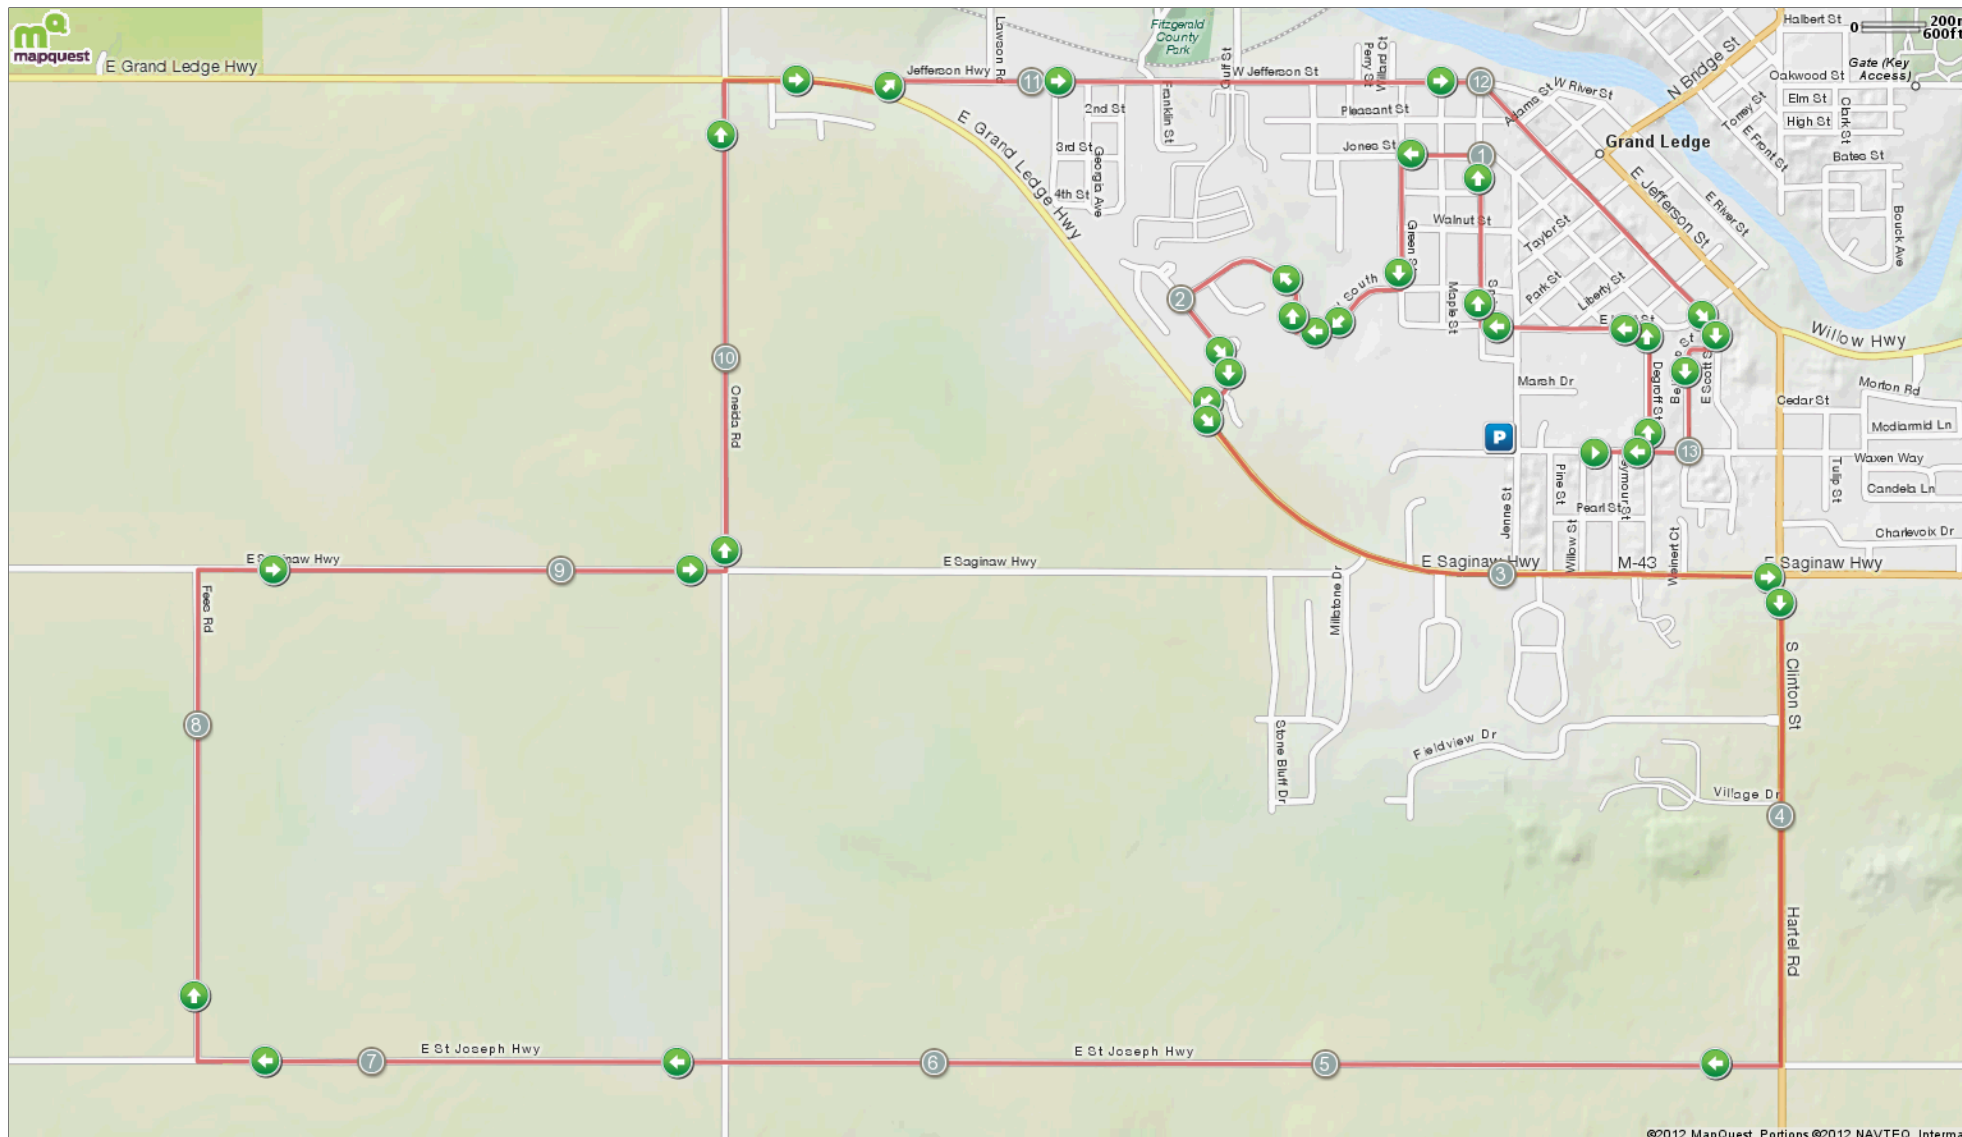

A run mapped on 05/15/2012

Starts In Grand Ledge, Michigan

13.10 miles

Elevation 912ft Max 833ft Min +85ft Ascent -89ft Descent Max Climb < 3 %

Description
Duo at the Ledge 1/2 maratho