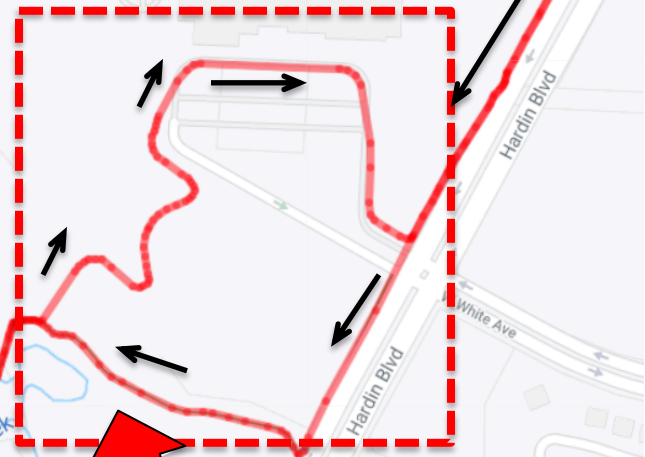

McKinney Half 5K (3.1 miles)

ELEVATION (FT)

START	MAX	GAIN
649 ft	649 ft	65 ft