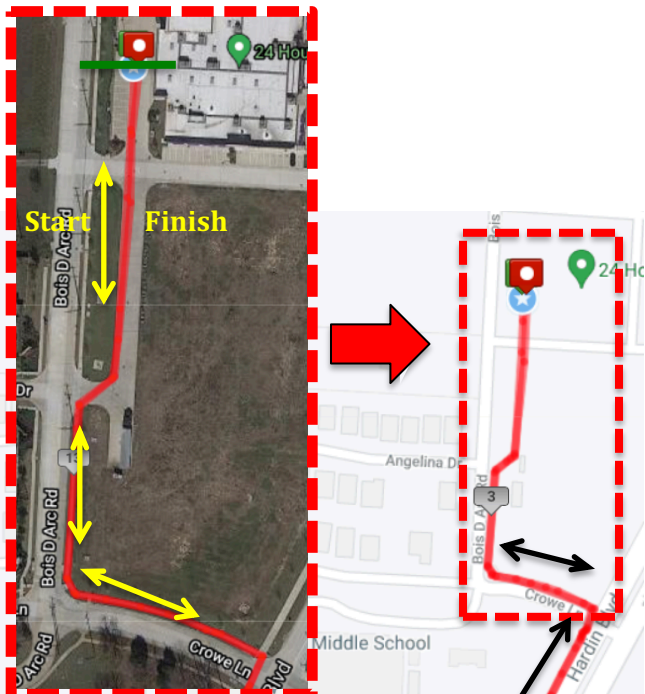

McKinney Half 5K (3.1 miles)

ELEVATION (FT)

START	MAX	GAIN
649 ft	649 ft	65 ft