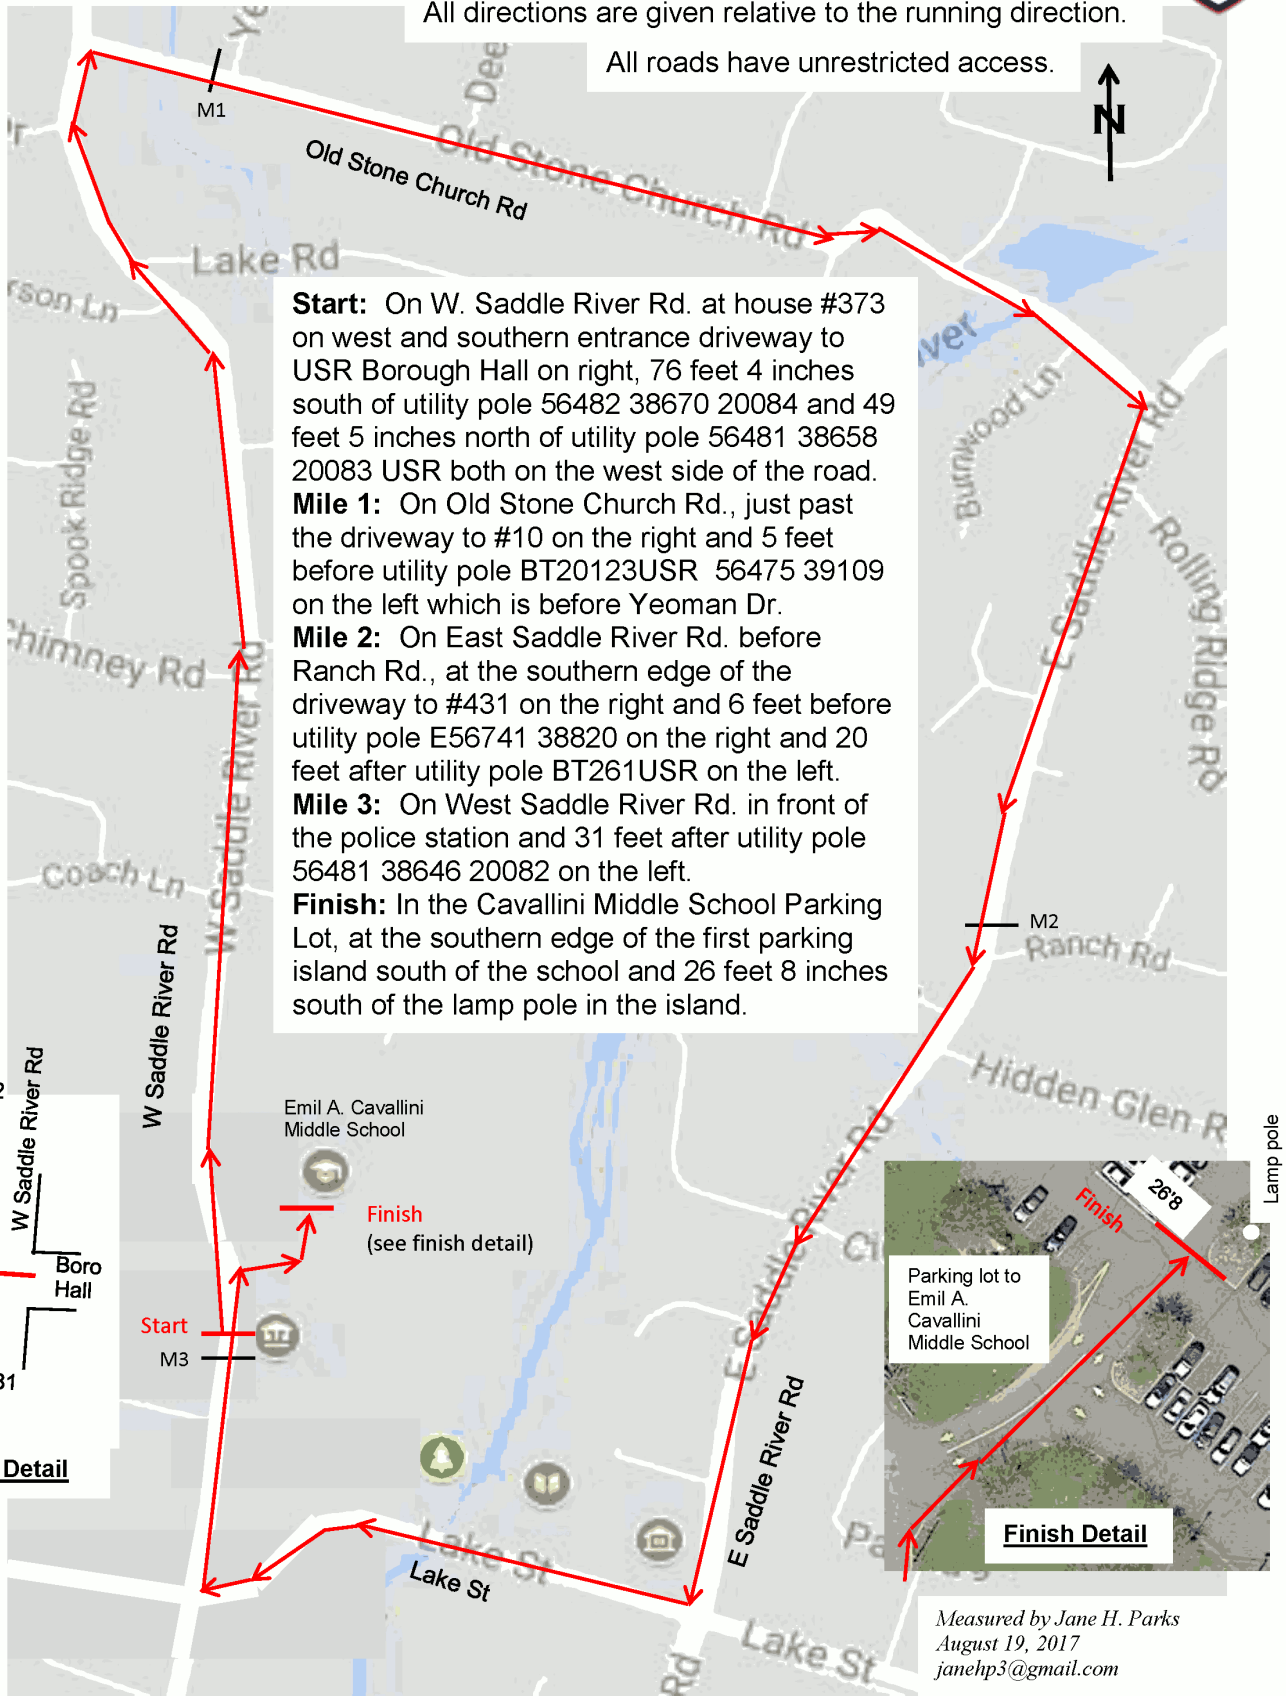

Upper Saddle River 5K Upper Saddle River, New Jersey

NJ17539JHP

Effective Aug 25, 2017 to Dec 31, 2027

All directions are given relative to the running direction.

All roads have unrestricted access.

Start: On W. Saddle River Rd. at house #373 on west and southern entrance driveway to USBorough Hall on right, 76 feet 4 inches south of utility pole 56482 38670 20084 and 49 feet 5 inches north of utility pole 56481 38658 20083 USBorough Hall on the west side of the road.

Mile 1: On Old Stone Church Rd., just past the driveway to #10 on the right and 5 feet before utility pole BT20123USBorough Hall 56475 39109 on the left which is before Yeoman Dr.

Mile 2: On East Saddle River Rd. before Ranch Rd., at the southern edge of the driveway to #431 on the right and 6 feet before utility pole E56741 38820 on the right and 20 feet after utility pole BT261USBorough Hall on the left.

Mile 3: On West Saddle River Rd. in front of the police station and 31 feet after utility pole 56481 38646 20082 on the left.

Finish: In the Cavallini Middle School Parking Lot, at the southern edge of the first parking island south of the school and 26 feet 8 inches south of the lamp pole in the island.

up 56482
38670
20084

76'4"

Start

49'5"

up 56481
38658
20083

Start Detail

Parking lot to Emil A. Cavallini Middle School

Finish