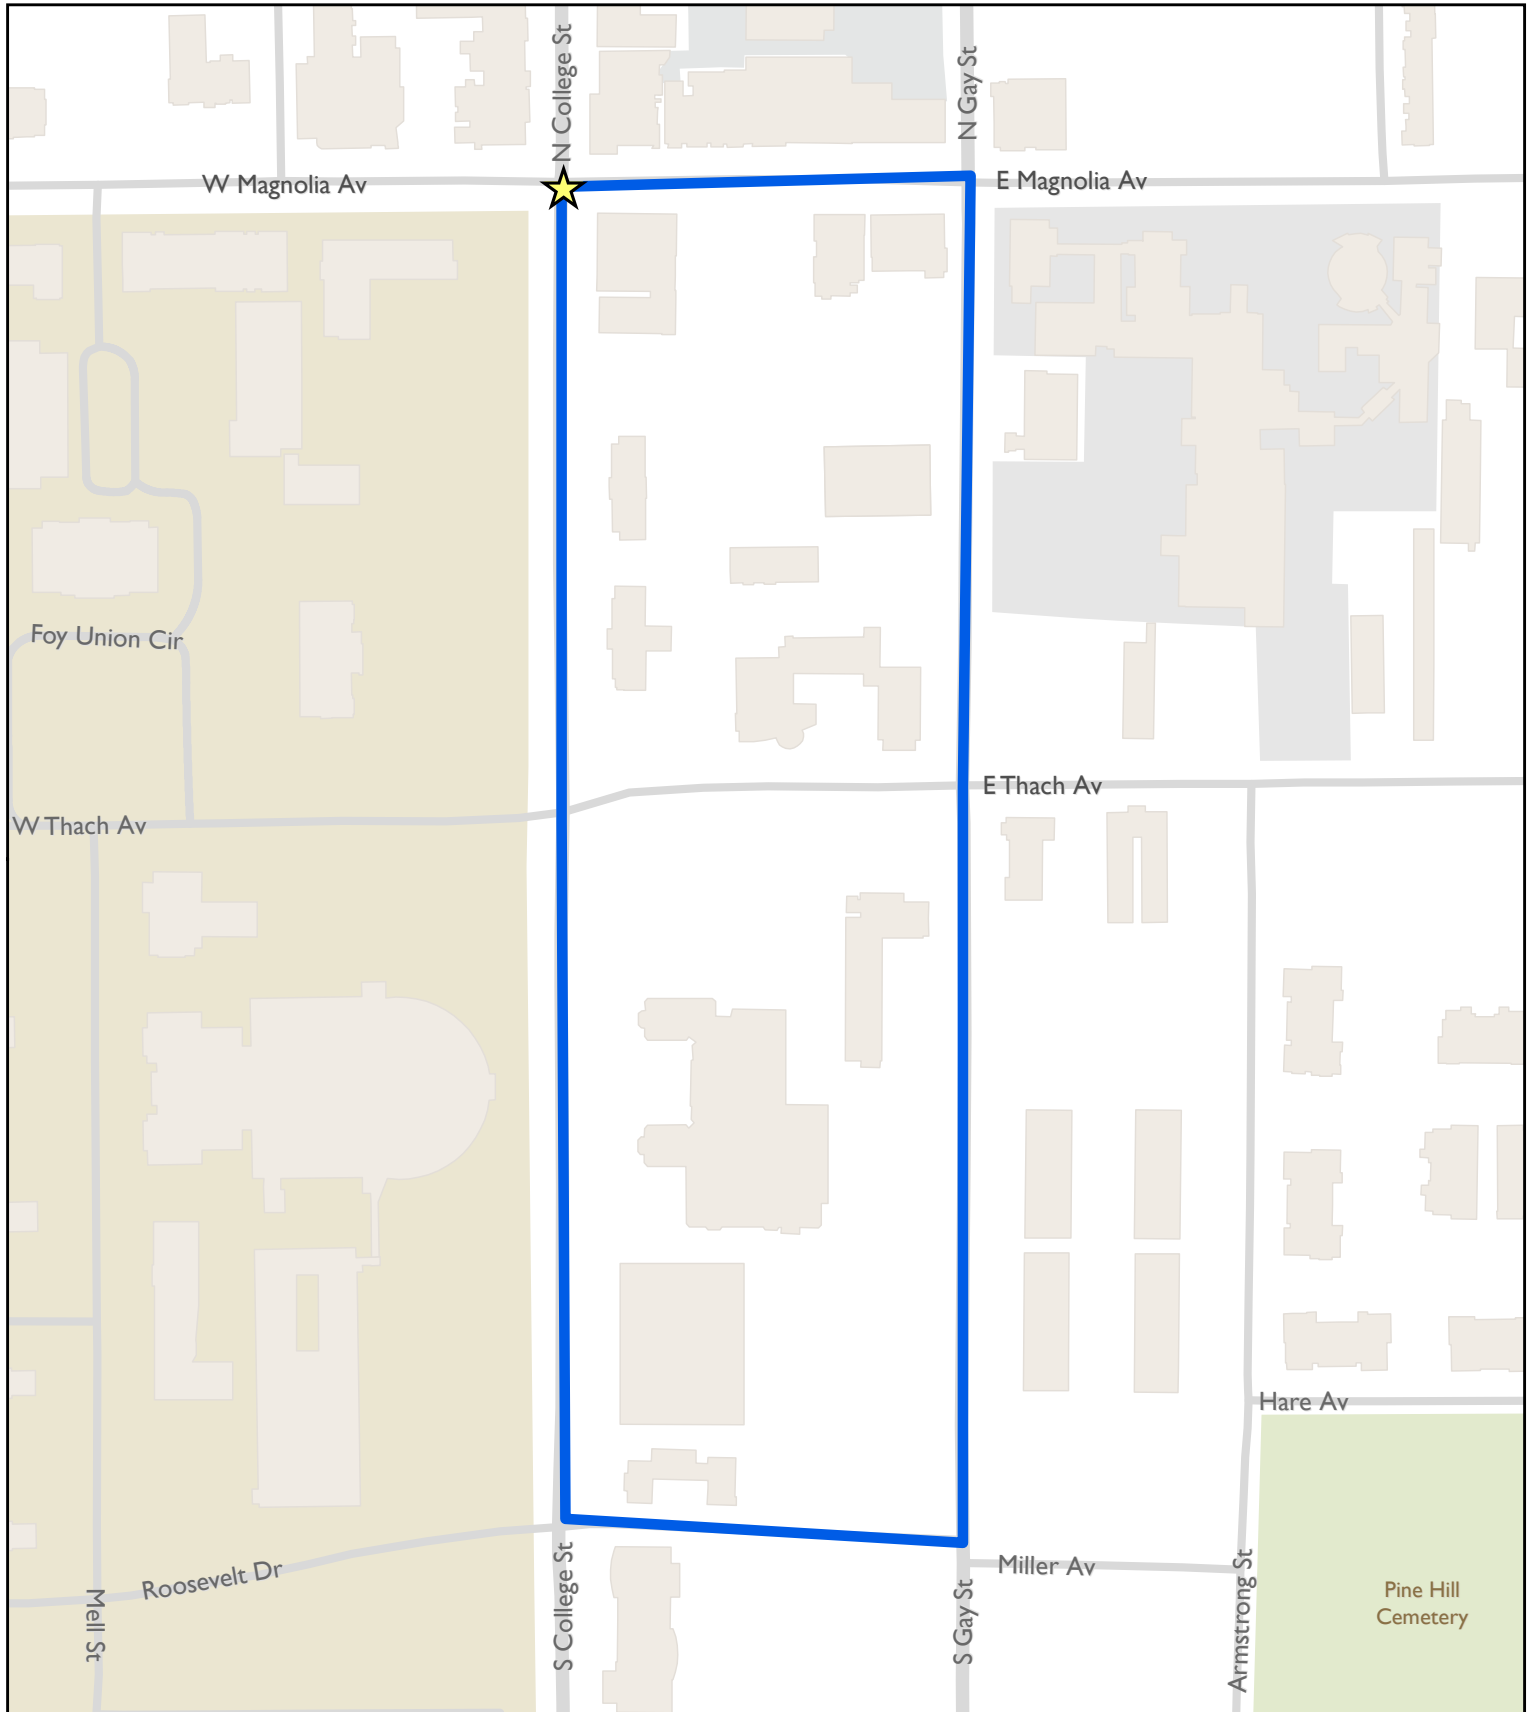

Santa Stroll Fun Run/Walk 2019

Active Auburn

- Mile marker
- ★ Race start
- Route

The City of Auburn, Alabama does not guarantee or warrant the accuracy of this map or any information contained herein. Information may contain errors and should be verified by an appropriately qualified, licensed and independent professional.