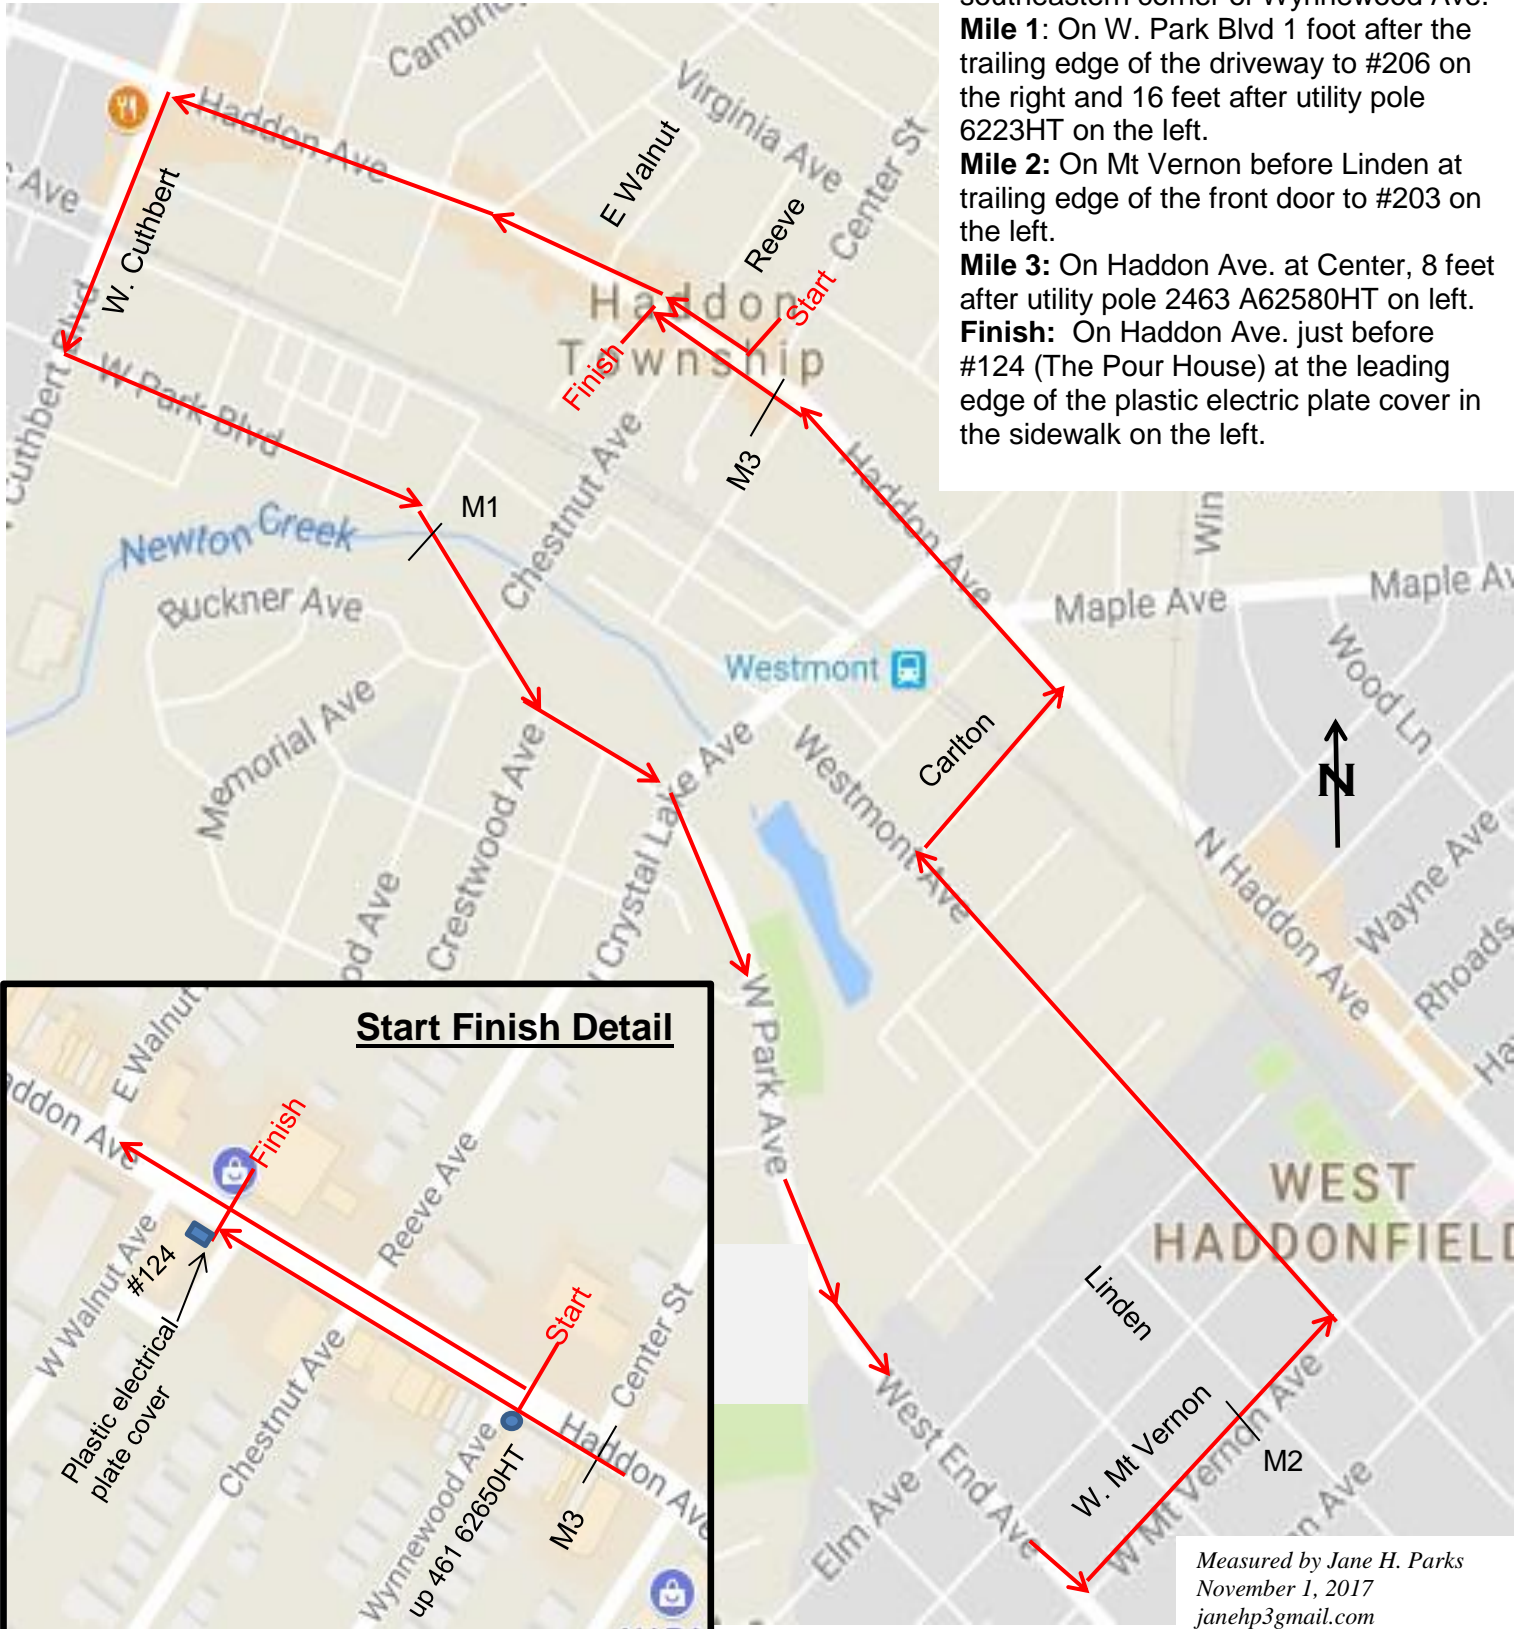

All directions are given relative to the running direction.

Start: On Haddon Ave., at center of utility pole 461 62650HT which is on the southeastern corner of Wynnewood Ave.
Mile 1: On W. Park Blvd 1 foot after the trailing edge of the driveway to #206 on the right and 16 feet after utility pole 6223HT on the left.
Mile 2: On Mt Vernon before Linden at trailing edge of the front door to #203 on the left.
Mile 3: On Haddon Ave. at Center, 8 feet after utility pole 2463 A62580HT on left.
Finish: On Haddon Ave. just before #124 (The Pour House) at the leading edge of the plastic electrical plate cover in the sidewalk on the left.