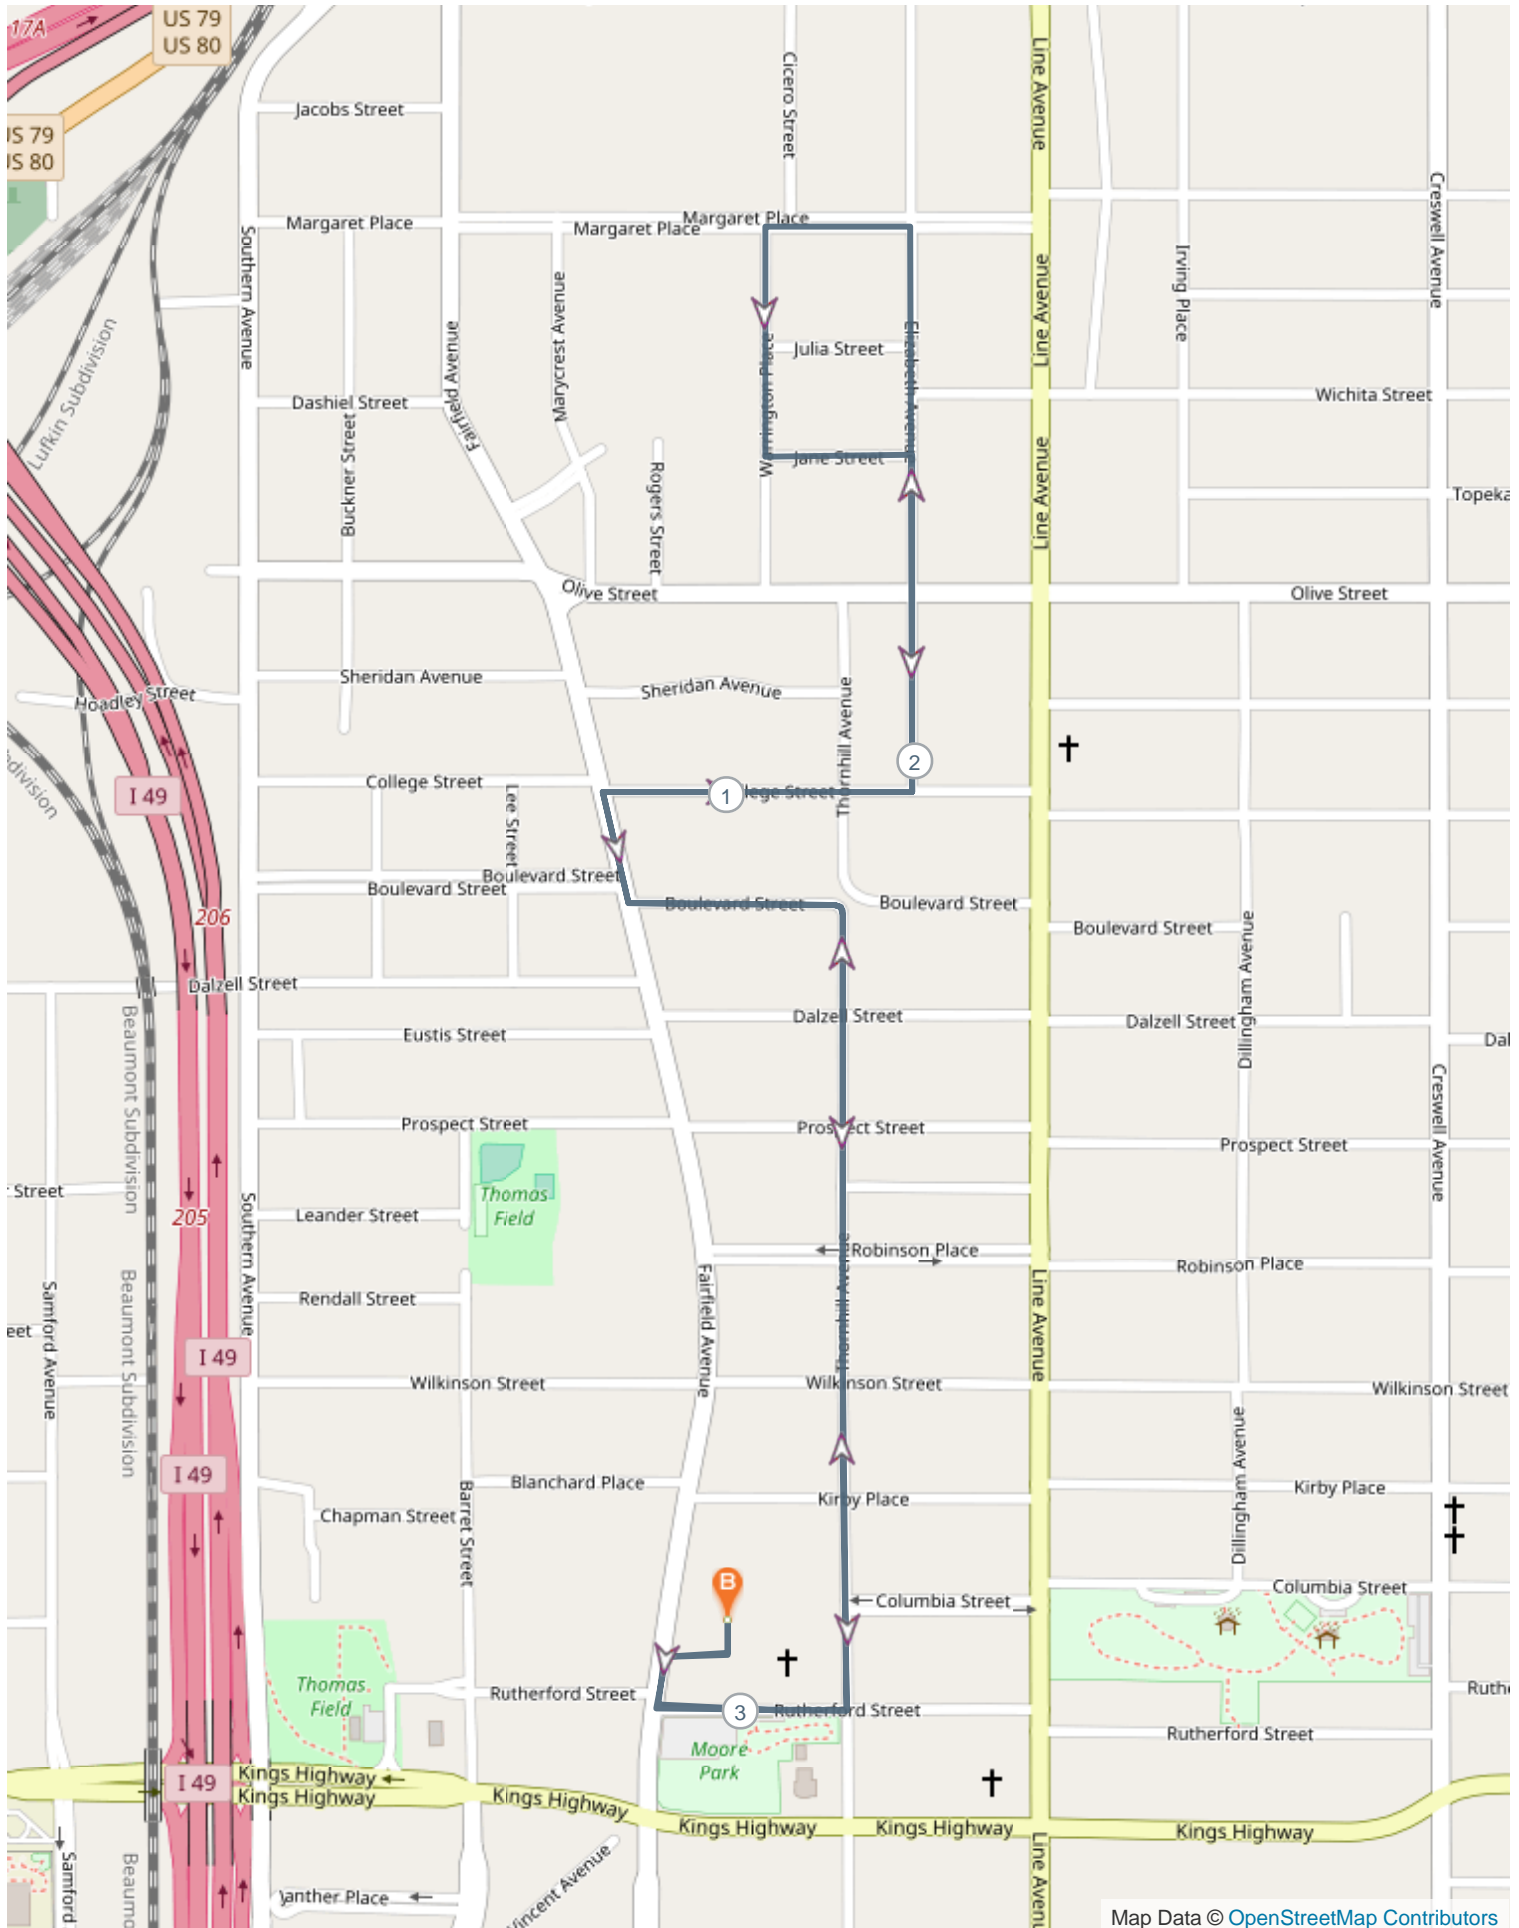

Paw Print Sprint 2018 (3.142 miles)

Map Data © OpenStreetMap Contributors

ROUTE DIRECTIONS

No	Miles	Turn	Directions
----	-------	------	------------

No	Miles	Turn	Directions
1	0.207	←	Turn left onto Thornhill Avenue
2	0.825	→	Turn right onto Fairfield Avenue
3	0.851	→	Turn sharp right onto College Street
4	0.963	←	Turn left onto Elizabeth Avenue
5	1.476	→	Turn right onto Margaret Place
6	1.477	←	Turn right onto Warrington Place
7	1.627	←	Turn left onto Jane Street
8	1.722	→	Turn right onto Elizabeth Avenue
9	1.827	→	Turn right onto College Street
10	2.052	←	Turn left onto Fairfield Avenue
11	2.256	←	Turn left onto Boulevard Street
12	3.123		