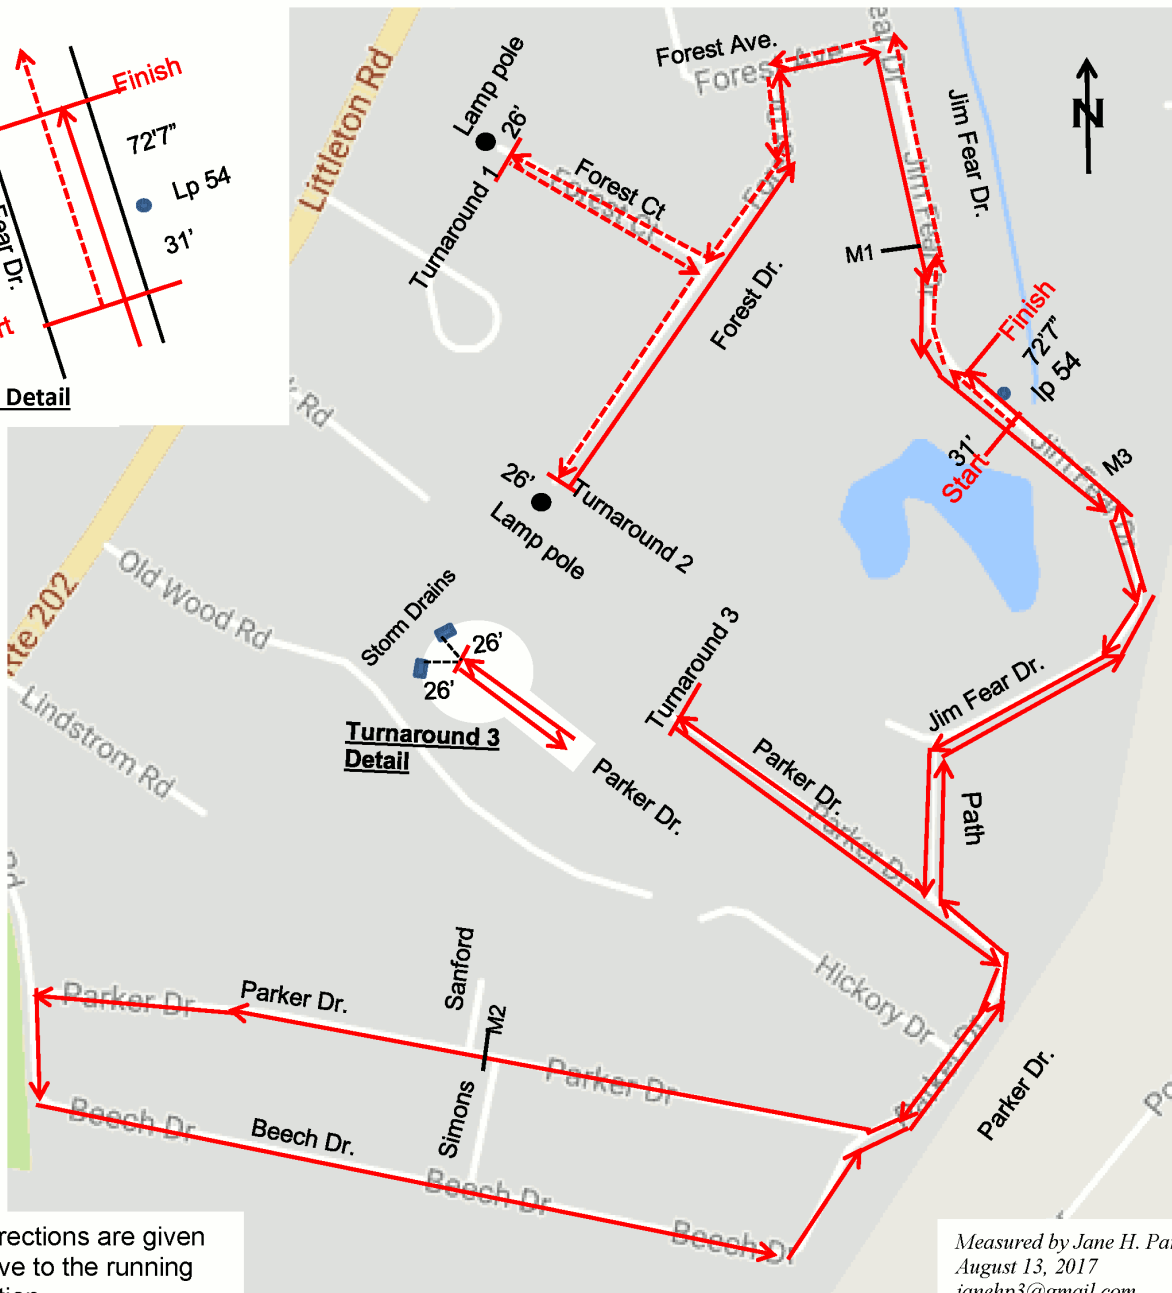

Strides for Education 5K
Morris Plains, New Jersey

NJ17536JHP

Effective Aug 20, 2017 to Dec 31, 2027

Start: On Jim Fear by the Community Park pavilion, 31 feet south of the center of Lamp Post 54 on the east side of the road.

Turnaround 1: On Forest Court, 26 feet before the wooden lamp pole at the end of the cul de sac.

Turnaround 2: On Forest Drive, 26 feet before the wooden lamp pole at the end of the cul de sac.

Mile 1: On Jim Fear before Welcome to Community Park sign, 11 feet 9 inches before utility pole 112 on left.

Turnaround 3: On Parker at a point 26 feet from the closest corners of the two storm drains at the end of the cul de sac.

Mile 2: On Parker at the trailing edge of storm drain on the right just after the intersection with Simons and before Sanford.

Mile 3: On Jim Fear, 247 feet before the fire hydrant on the left in the park.

Finish: On Jim Fear in line with the northern end of the chain link fence for the children's sand box and 72 feet 7 inches north of the center of Lamp Post 54.