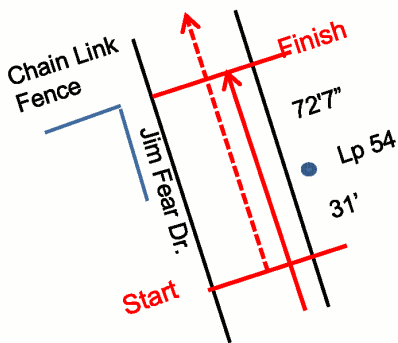

Turnaround 1: On Forest Court, 26 feet before the wooden lamp pole at the end of the cul de sac.

Turnaround 2: On Forest Drive, 26 feet before the wooden lamp pole at the end of the cul de sac.

Mile 1: On Jim Fear before Welcome to Community Park sign, 11 feet 9 inches before utility pole 112 on left.

Turnaround 3: On Parker at a point 26 feet from the closest corners of the two storm drains at the end of the cul de sac.

Mile 2: On Parker at the trailing edge of storm drain on the right just after the intersection with Simons and before Sanford.

Mile 3: On Jim Fear, 247 feet before the fire hydrant on the left in the park.

Finish: On Jim Fear in line with the northern end of the chain link fence for the children's sand box and 72 feet 7 inches north of the center of Lamp Post 54.

Turnaround 3 Detail

All directions are given relative to the running direction.

Measured by Jane H. Parks
August 13, 2017
janehp3@gmail.com