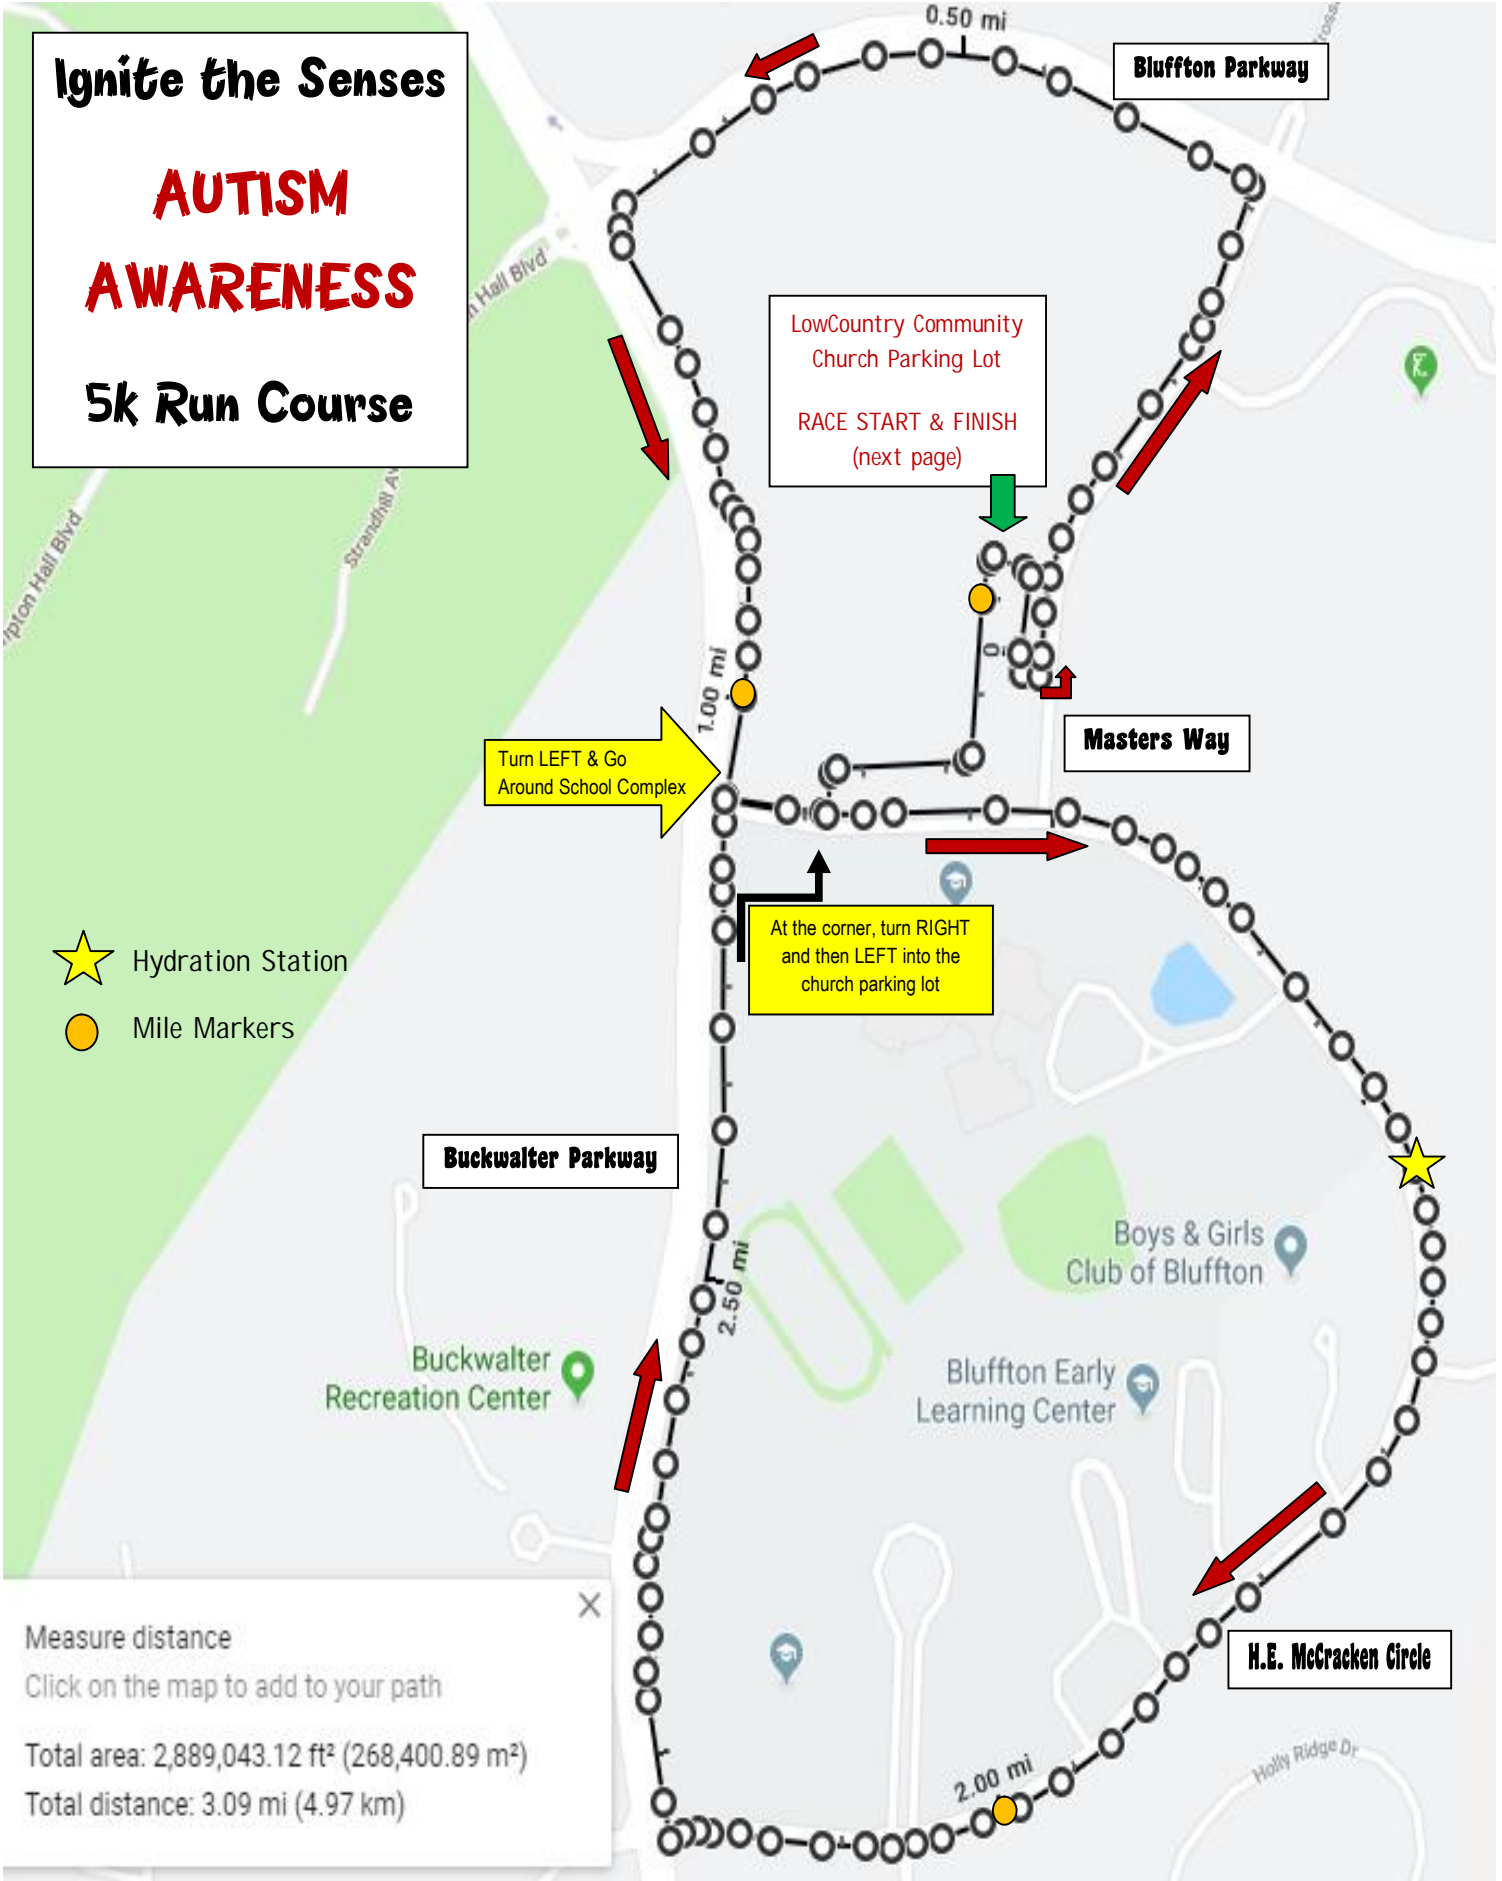

## AUTISM AWARENESS

### 5k Run Course

- ★ Hydration Station
- Mile Markers

LowCountry Community Church Parking Lot  
RACE START & FINISH  
(next page)

Turn LEFT & Go  
Around School Complex

At the corner, turn RIGHT  
and then LEFT into the  
church parking lot