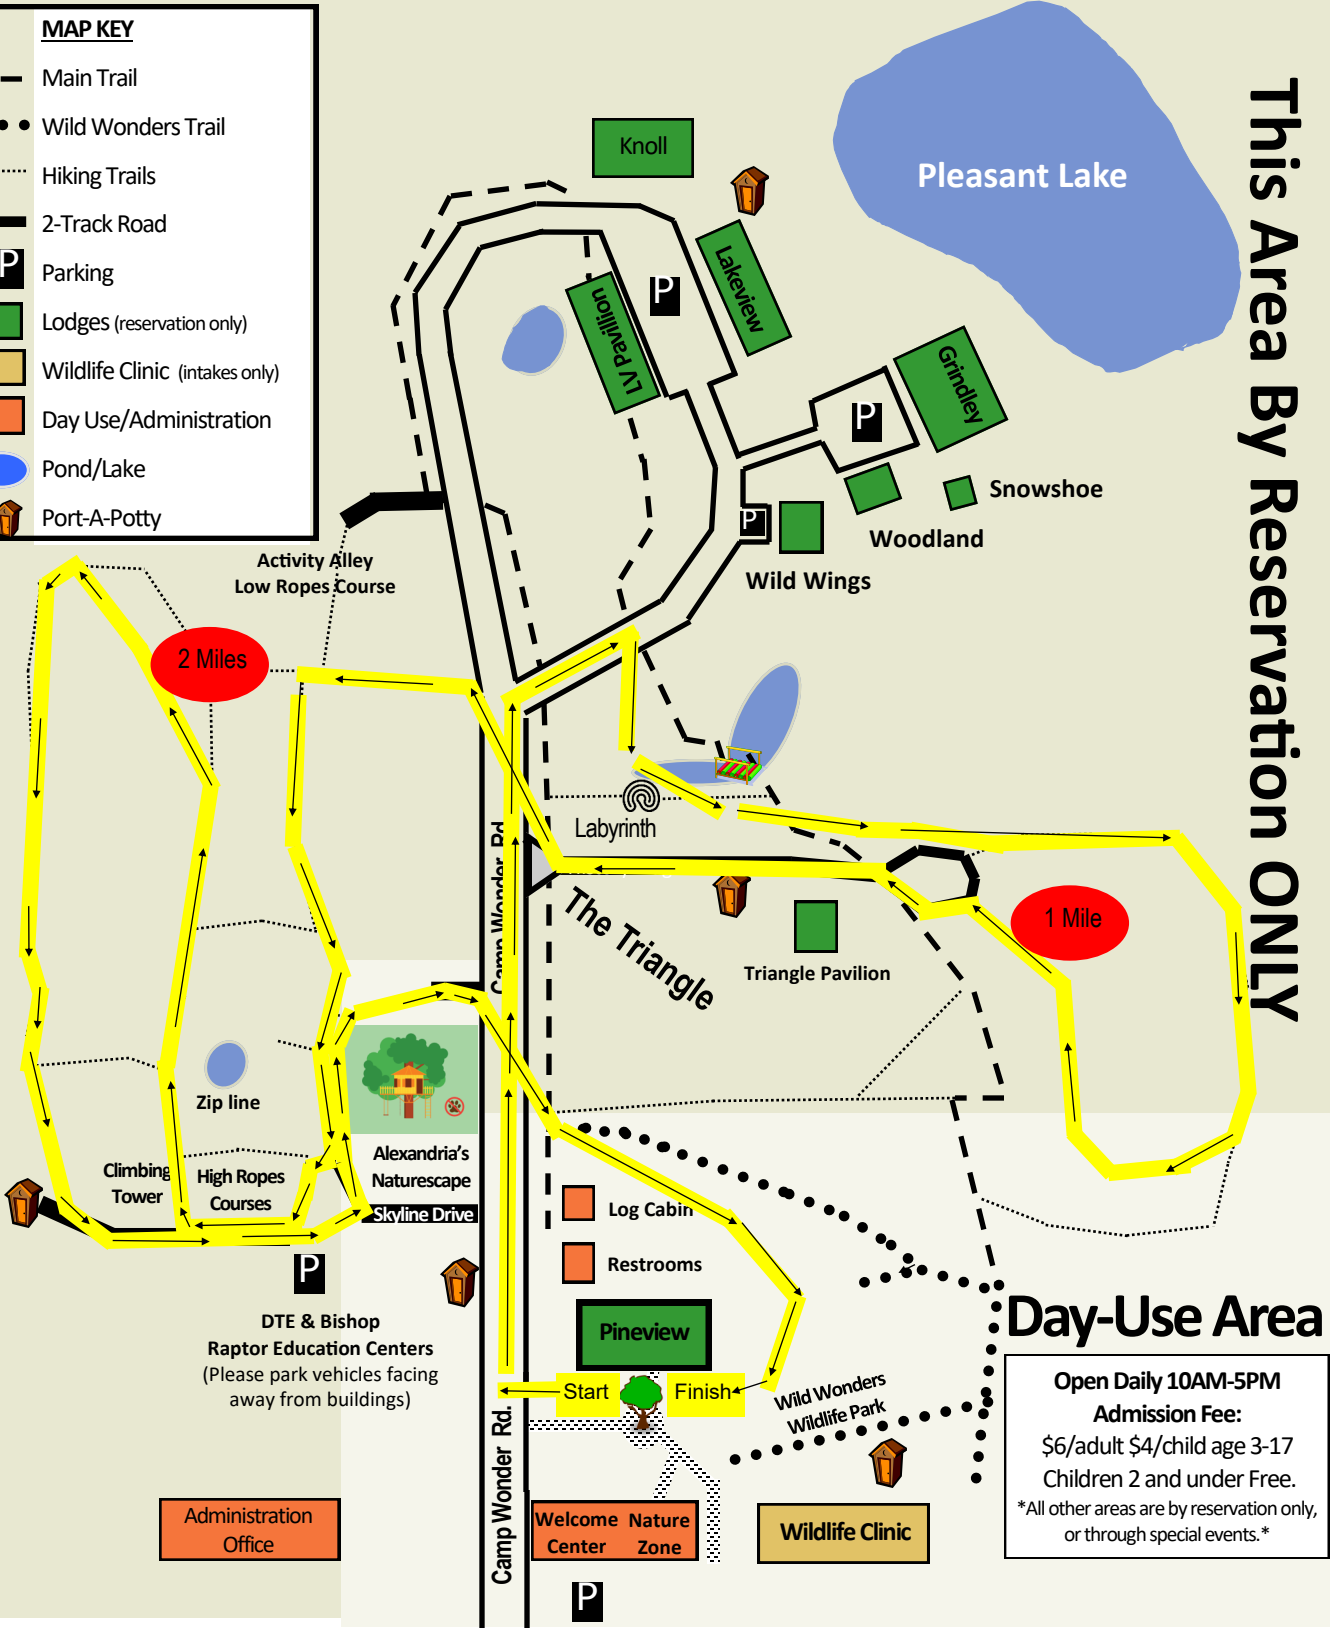

Save the Wildlife

5K Trail Map

Heal. Grow.
Be Wild.

Howell Nature Center

Connect to Nature with us!
@howellnaturecenter

www.HowellNatureCenter.org

This Area By Reservation ONLY

MAP KEY

- Main Trail
- Wild Wonders Trail
- Hiking Trails
- 2-Track Road
- Parking
- Lodges (reservation only)
- Wildlife Clinic (intakes only)
- Day Use/Administration
- Pond/Lake
- Port-A-Potty

Day-Use Area

Open Daily 10AM-5PM
Admission Fee:
 \$6/adult \$4/child age 3-17
 Children 2 and under Free.
 All other areas are by reservation only, or through special events.