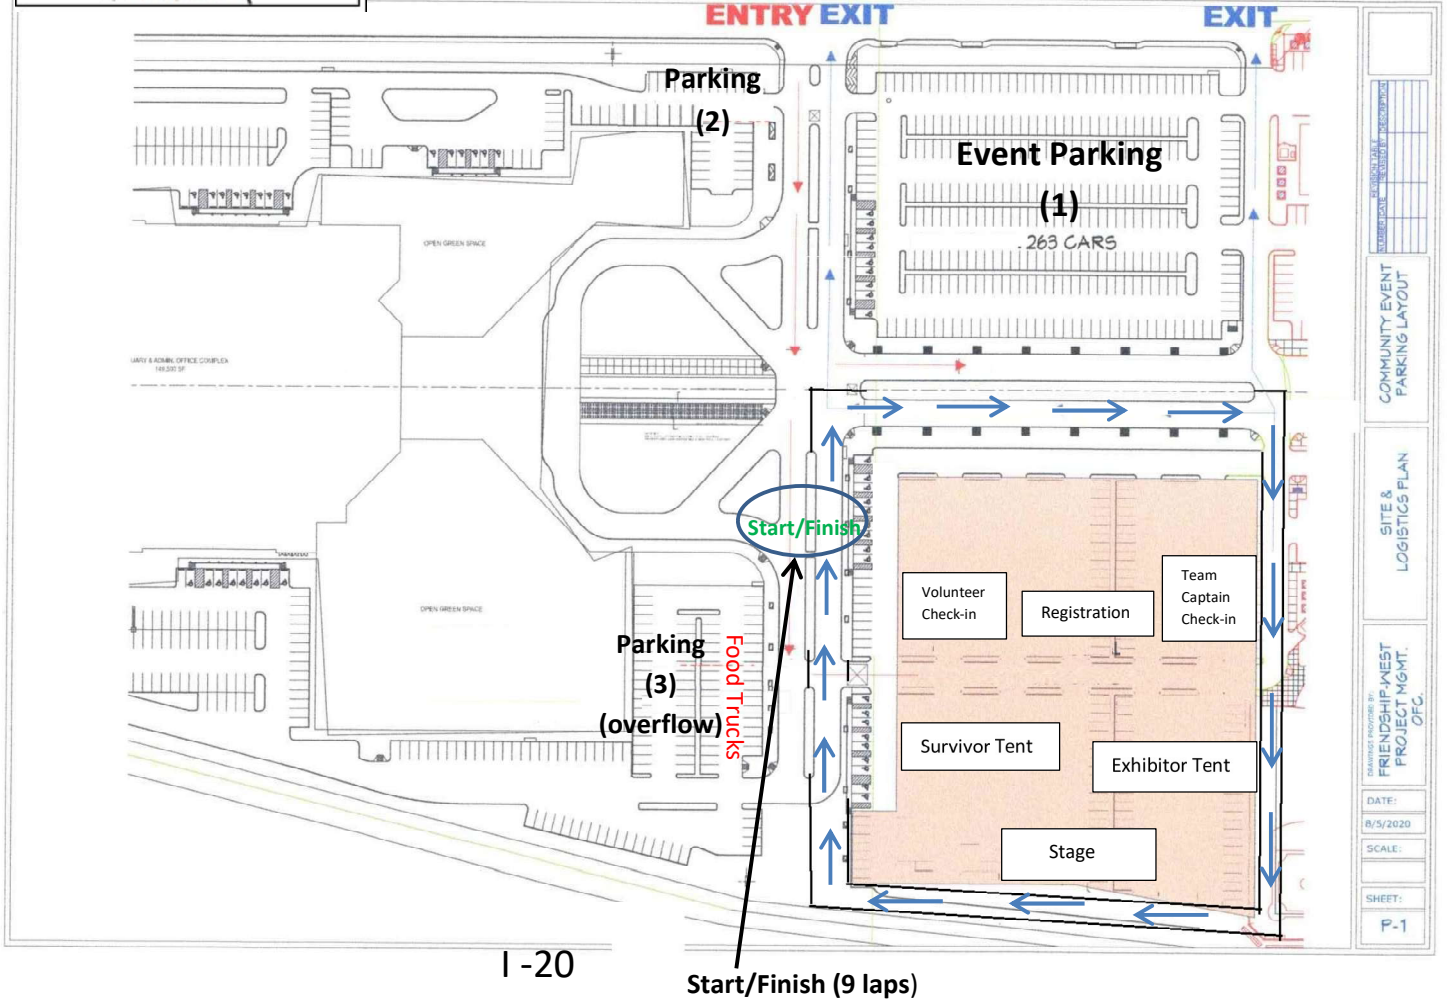

6000 Sisters, 6000 Steps for Hope Breast Cancer Walk & Health Expo Event Map

Friendship West Baptist Church
2020 W Wheatland Rd, Dallas, TX 75232

W Wheatland Rd

No Pets allowed at the event

Participants walk 3 miles (approximately 6000 steps) – 9 times around the designated course