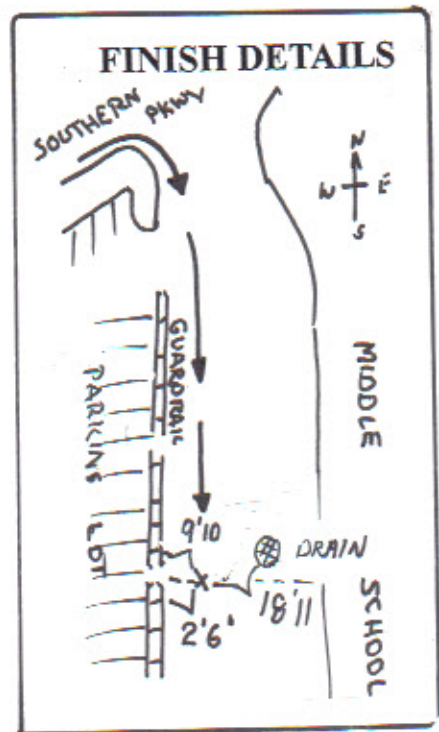

HEART AND SOLE 5K

Plainview, NY

Mile Mark Locations:

- 1 mi: South side of Radcliff Rd, 4 ft west of lite pole/street sign @ Radcliff & Amherst
- 2 mi: West side of Central Park, 47 ft north of stop sign @ Elaine Pl
- 3 mi: South side of Souther Pkwy midway between driveway and walkway to house # 42

Measured by G. Westerfield 7/12/2016
 631-834-9340 gwesterfield@verizon.net