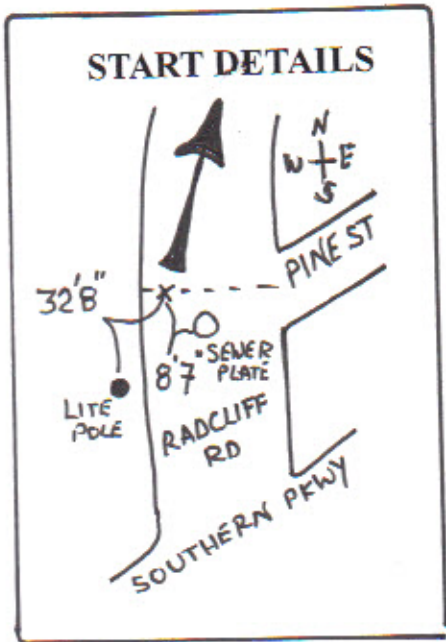

HEART AND SOLE 5K

Plainview, NY

Mile Mark Locations:

- 1 mi: South side of Radcliff Rd, 4 ft west of lite pole/street sign @ Radcliff & Amherst
- 2 mi: West side of Central Park, 47 ft north of stop sign @ Elaine Pl
- 3 mi: South side of Souther Pkwy midway between driveway and walkway to house # 42

Measured by G. Westerfield 7/12/2016
 631-834-9340 gwesterfield@verizon.net