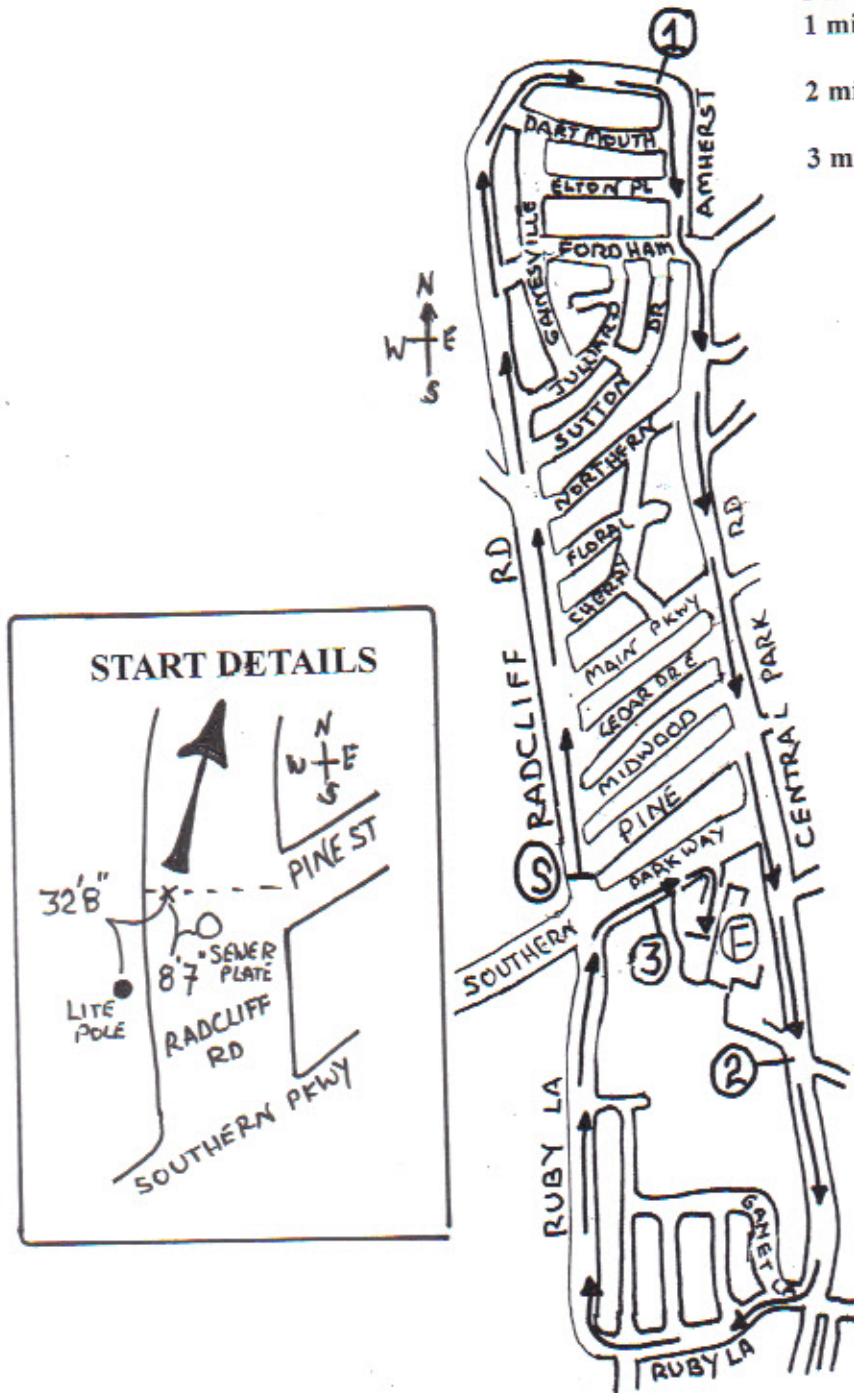

HEART AND SOLE 5K

Plainview, NY

Mile Mark Locations:

- 1 mi: South side of Radcliff Rd, 4 ft west of lite pole/street sign @ Radcliff & Amherst
- 2 mi: West side of Central Park, 47 ft north of stop sign @ Elaine Pl
- 3 mi: South side of Souther Pkwy midway between driveway and walkway to house # 42

Measured by G. Westerfield 7/12/2016
 631-834-9340 gwesterfield@verizon.net