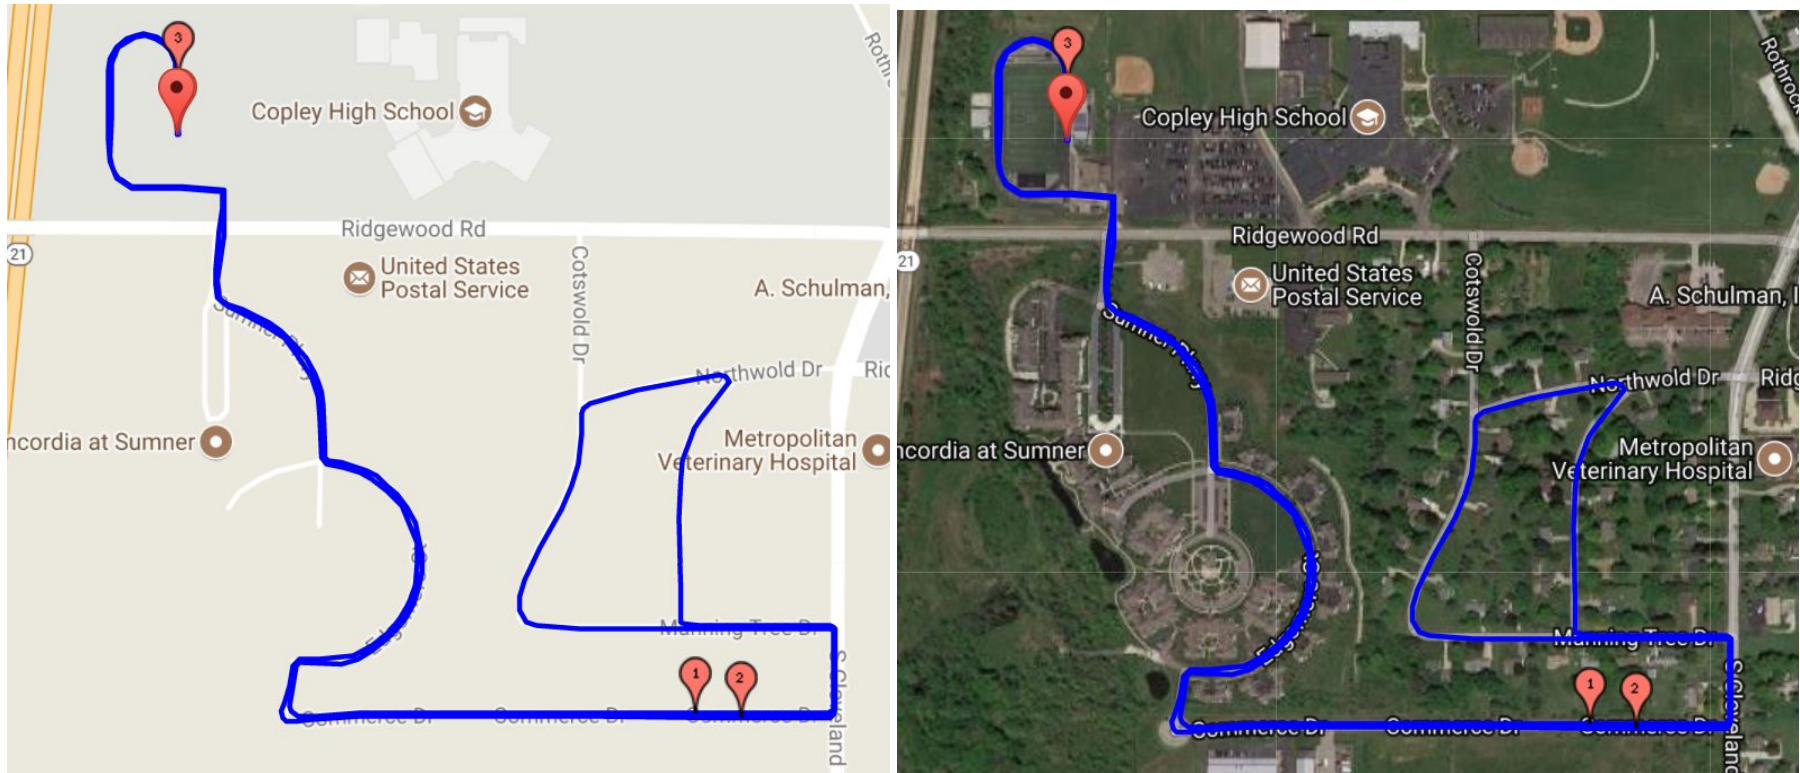

Grace Race 2018 Route

Notes:

- Start/finish at southern 25 yard line
- Runners keep to the left on all parts of the course
- Cross Ridgewood Rd at beginning (8:31-8:36am) and end (8:45-9:25am)
- On Cleveland-Massillon Rd for ~90 yards (8:35-9:10am)