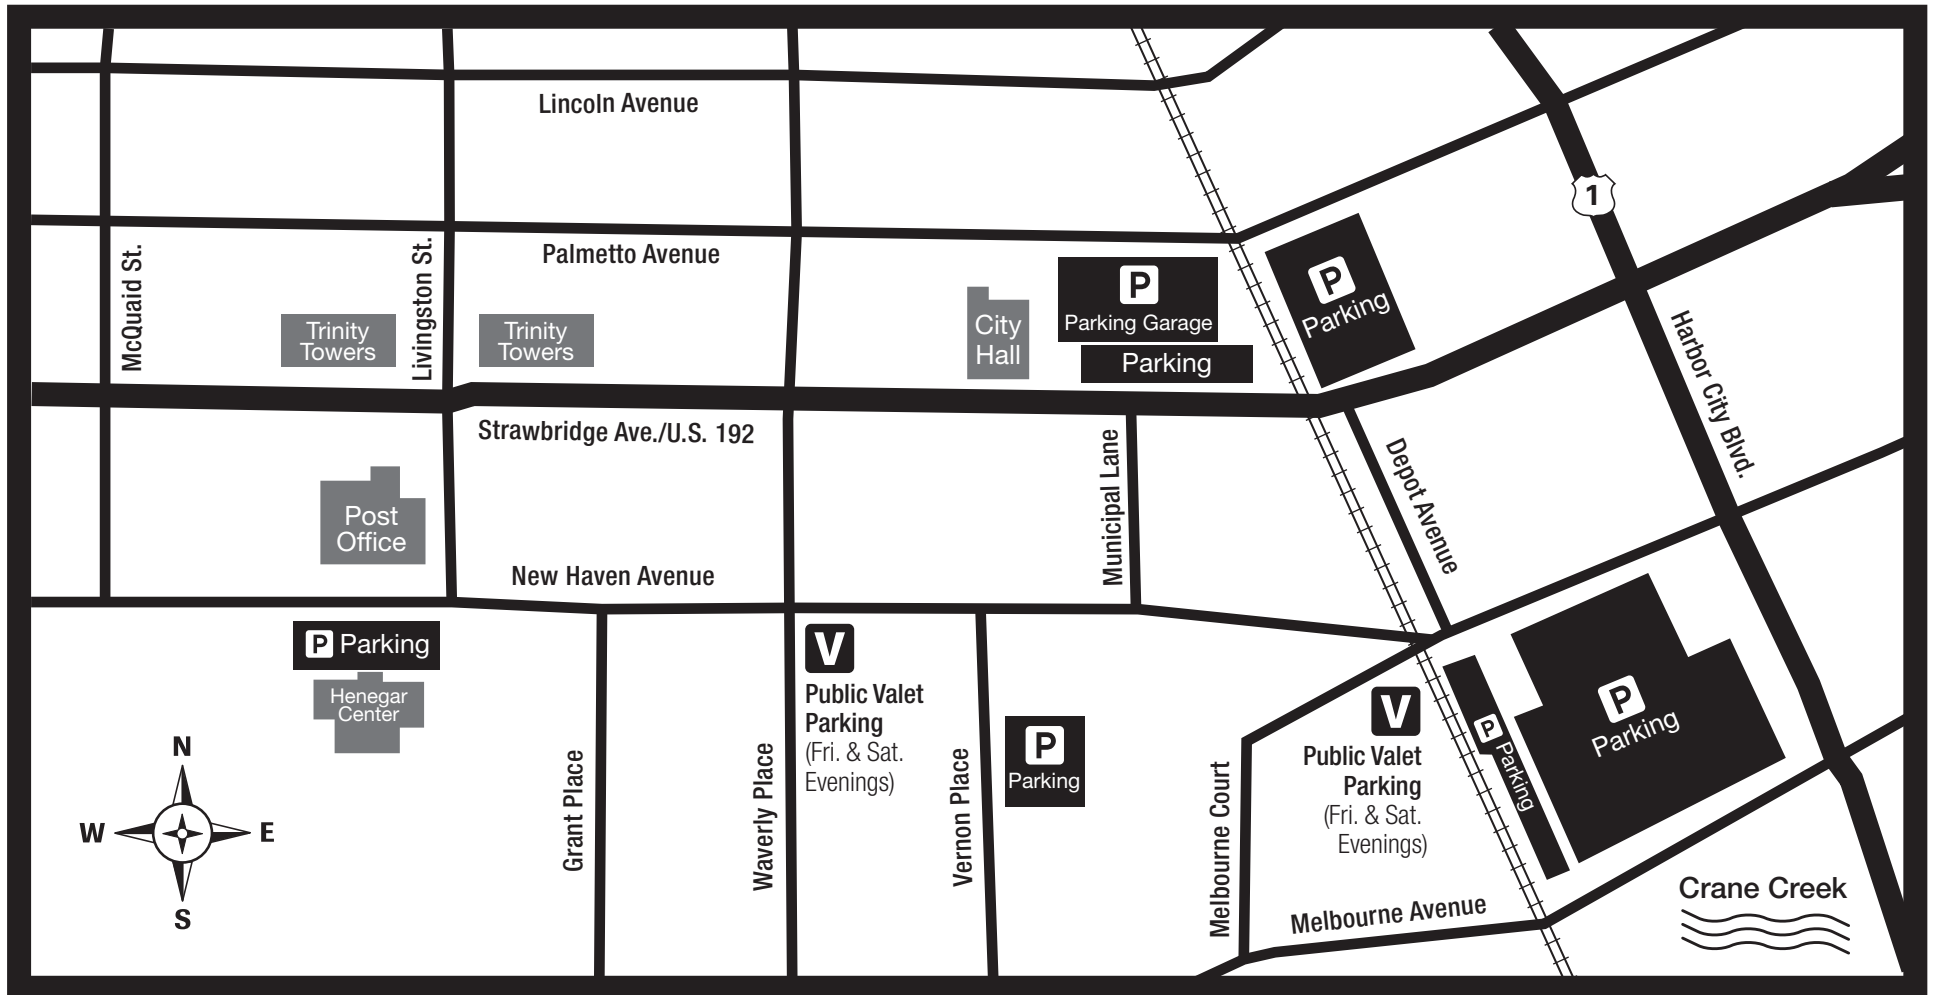

# Downtown Melbourne Public Parking

- Signs at each parking lot indicate time limits. All time limits end at 7 p.m.
- There is no time limit on floors 2-5 of the City Hall parking garage.
- Some on-street parking is subject to time limits, which only apply 8 a.m. – 7 p.m.
- All public parking is free except during special events