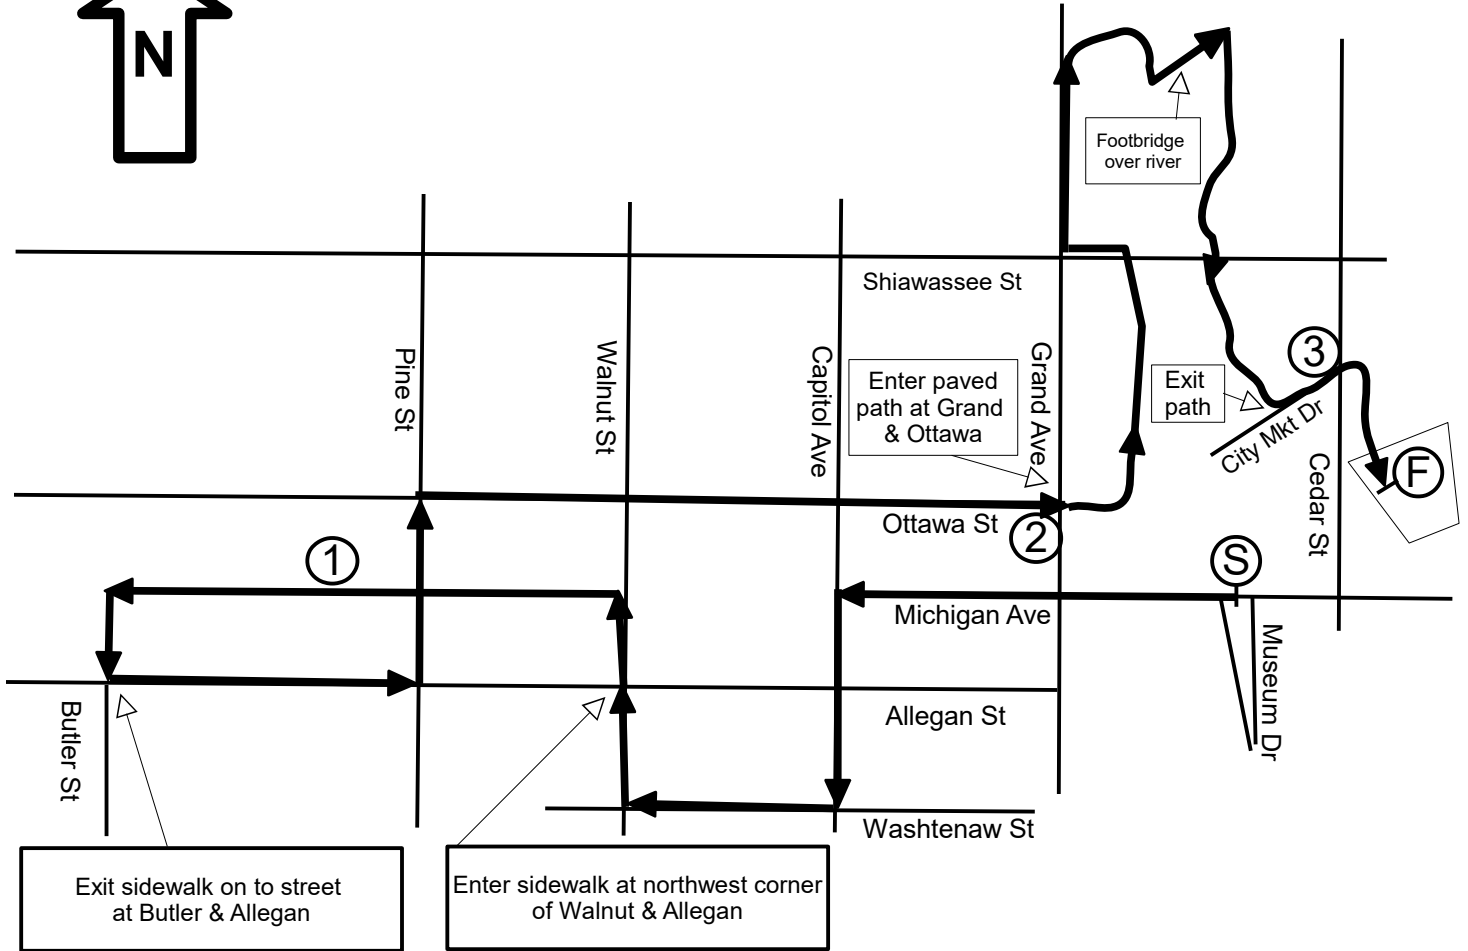

Capital City River Run 5K Lansing, Michigan

Start: 27 feet west of lightpost between north bound and southbound Museum Drive.
Mile 1: 15.5 feet east of blue security phone on the south side of plaza walkway.
Mile 2: West edge of storm drain on the corner of Ottawa and Grand Ave.
Mile 3: West edge of Market Place Apartment entry drive.
Finish: 300 feet from steel fence post at the top of the outfield ramp into Lansing Lugnuts baseball field. Measurement is a straight line, parallel to the concrete ramp wall, on to the outfield.