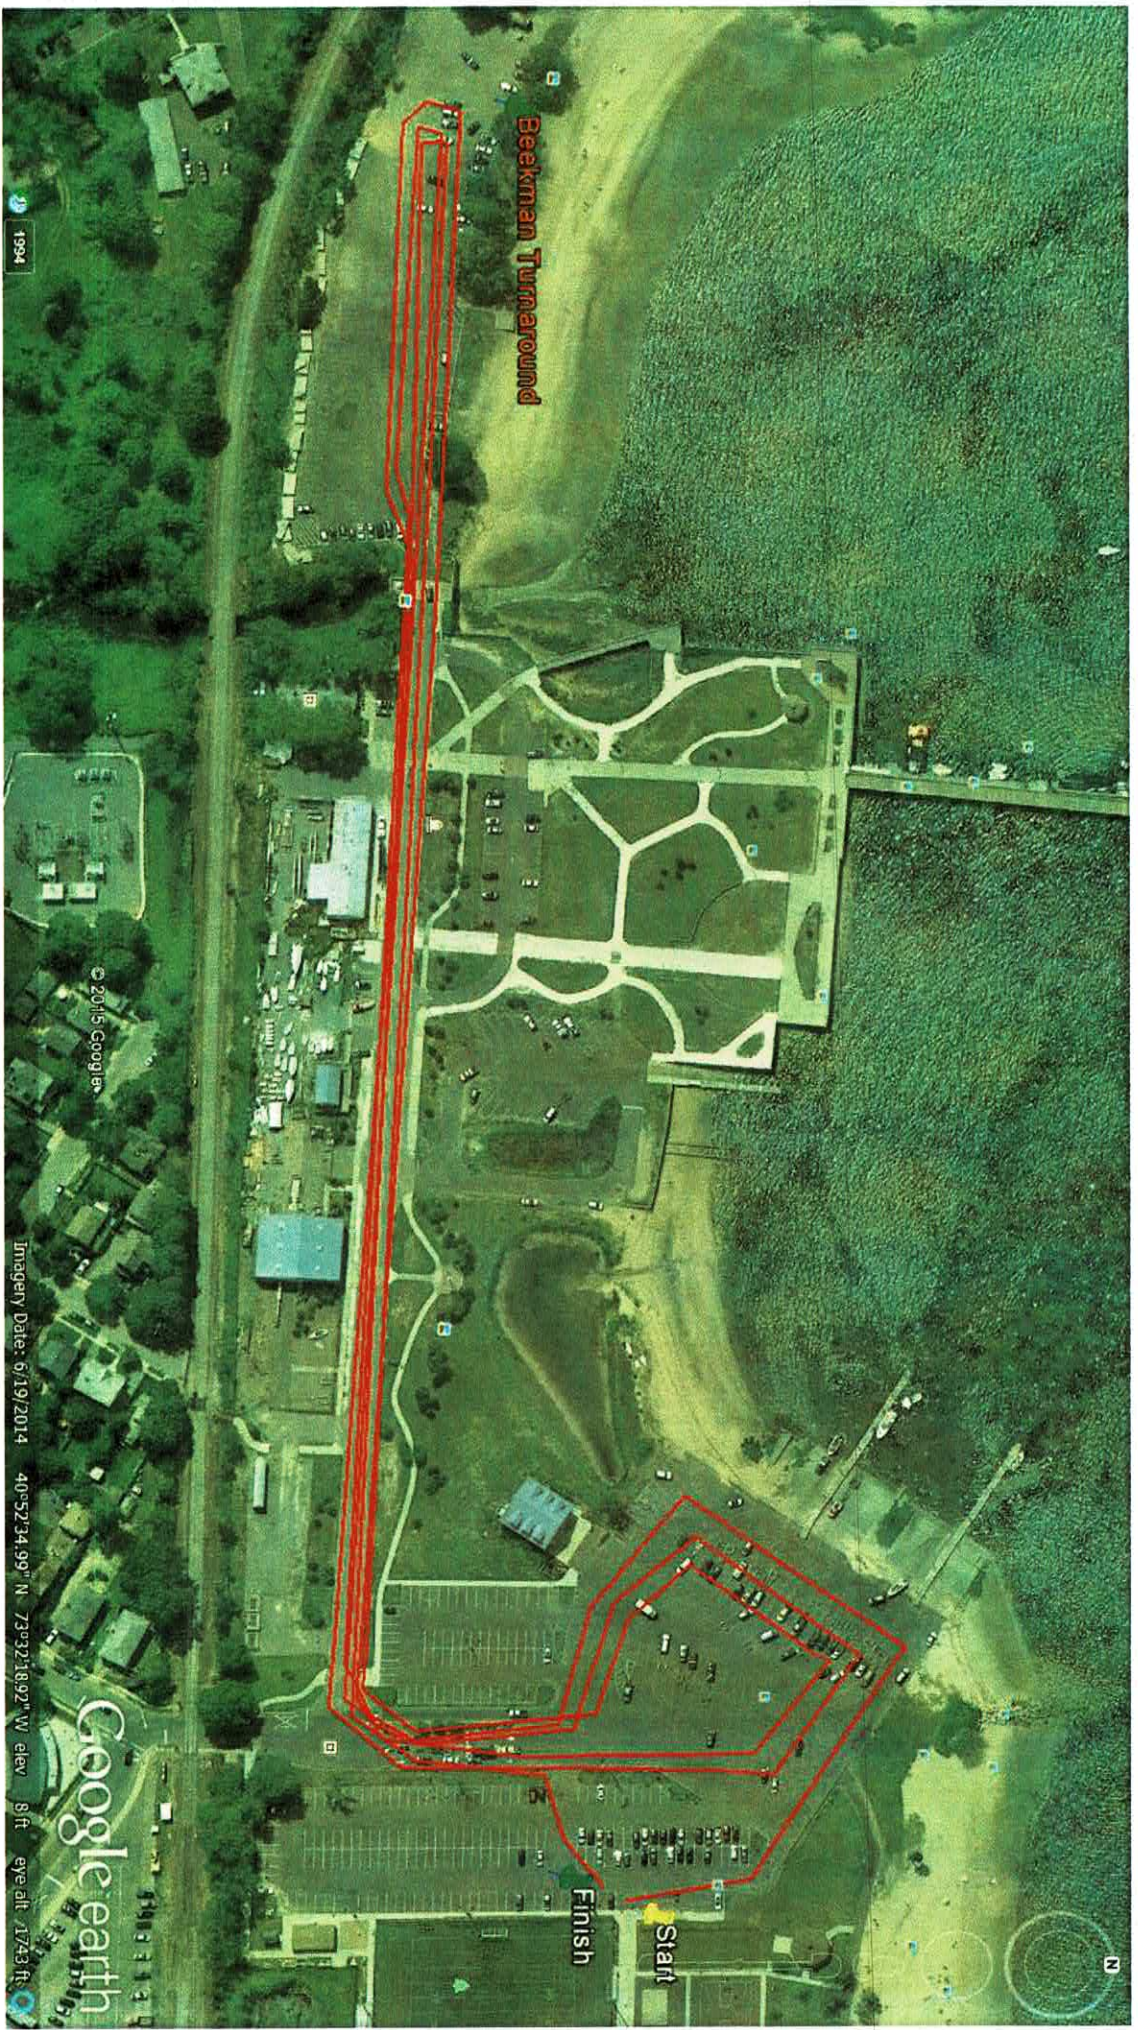

Junior Tri Bike

1994

© 2015 Google

Imagery Date: 6/19/2014

40°52'34.99" N 73°32'18.92" W elev 8 ft eye alt 1743 ft

Google earth