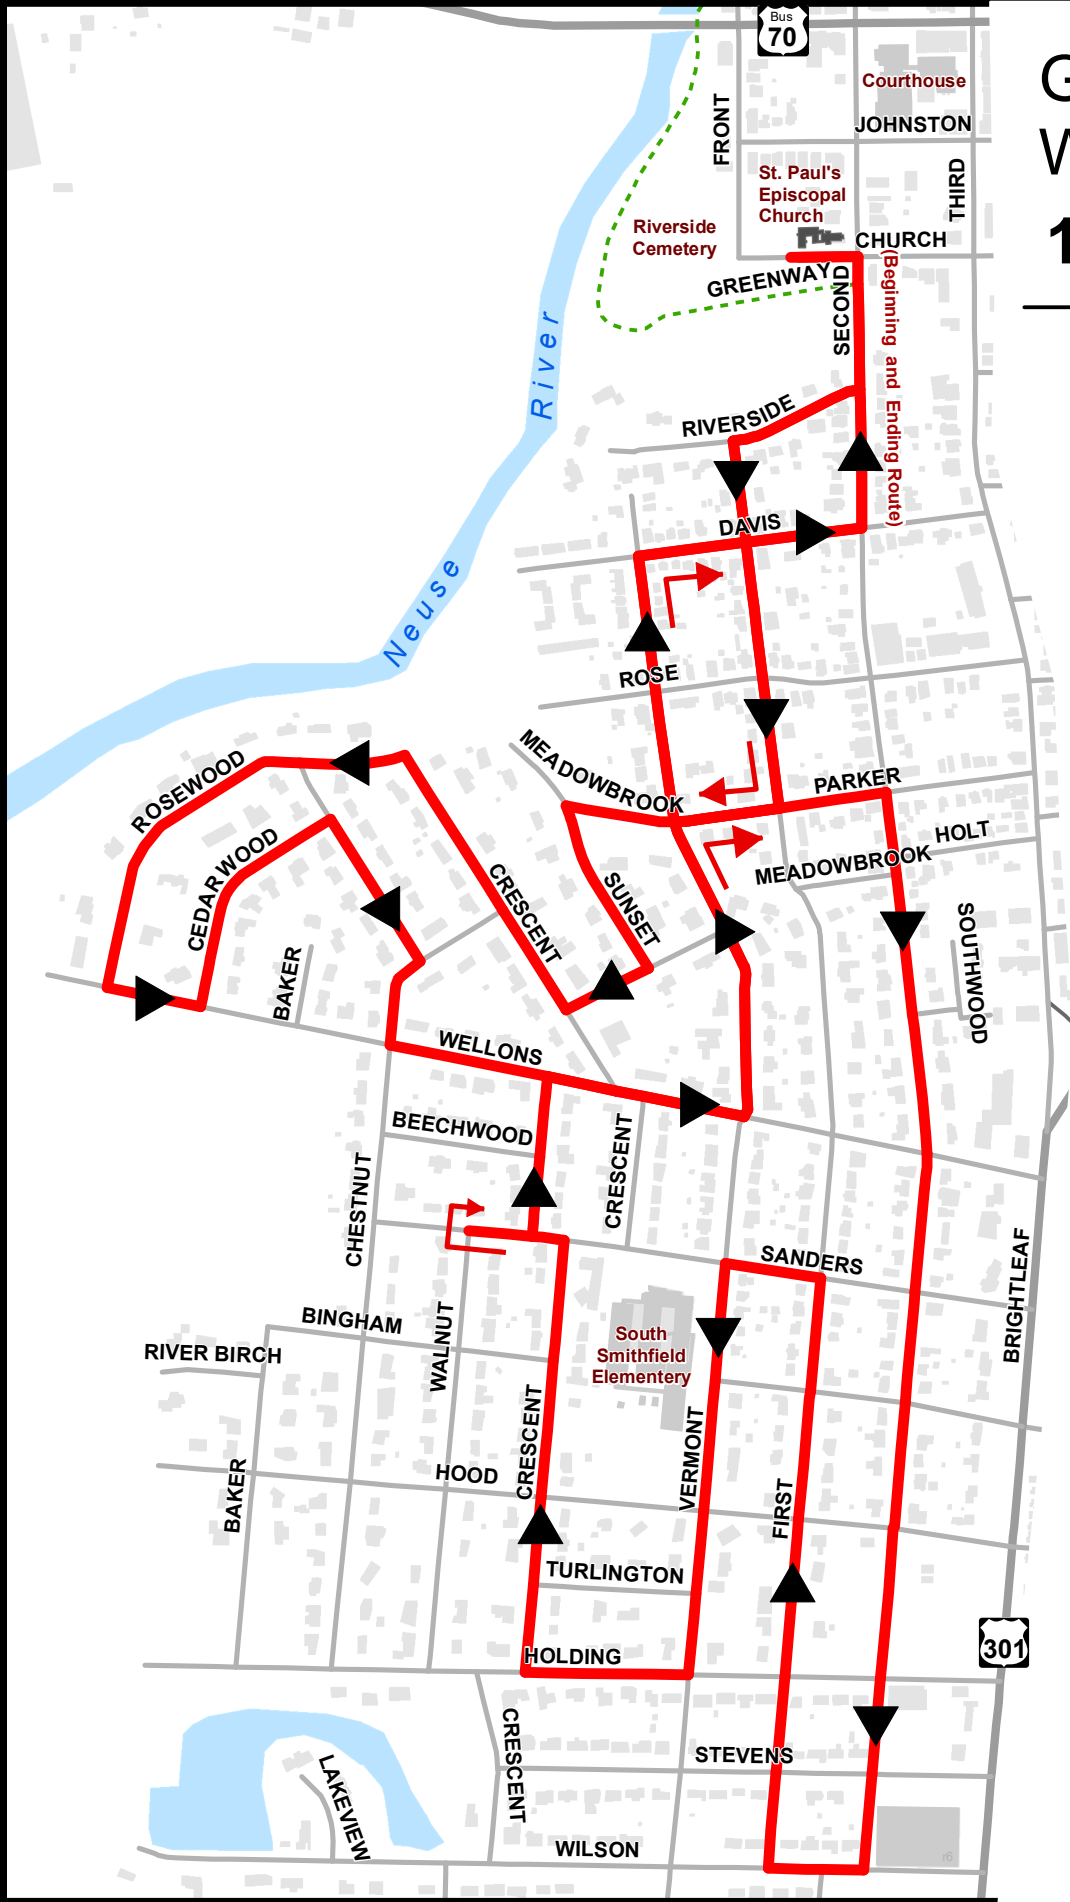

Gobble Waddle 10K Route

Approximate Scale:
one inch = 800 Feet
Date: September 6, 2019

Gobble Waddle 5K Route

Approximate Scale:
one inch = 500 Feet
Date: September 6, 2019

Bus 70

FRONT

JOHNSTON

SECOND

Courthouse

St. Paul's
Episcopal
Church

CHURCH

Riverside
Cemetery

GREENWAY

(Beginning and Ending Route)

River

Neuse

RIVERSIDE

DAVIS

VERMONT

FIRST

ROSE

ROSEWOOD

CEDARWOOD

BAKER