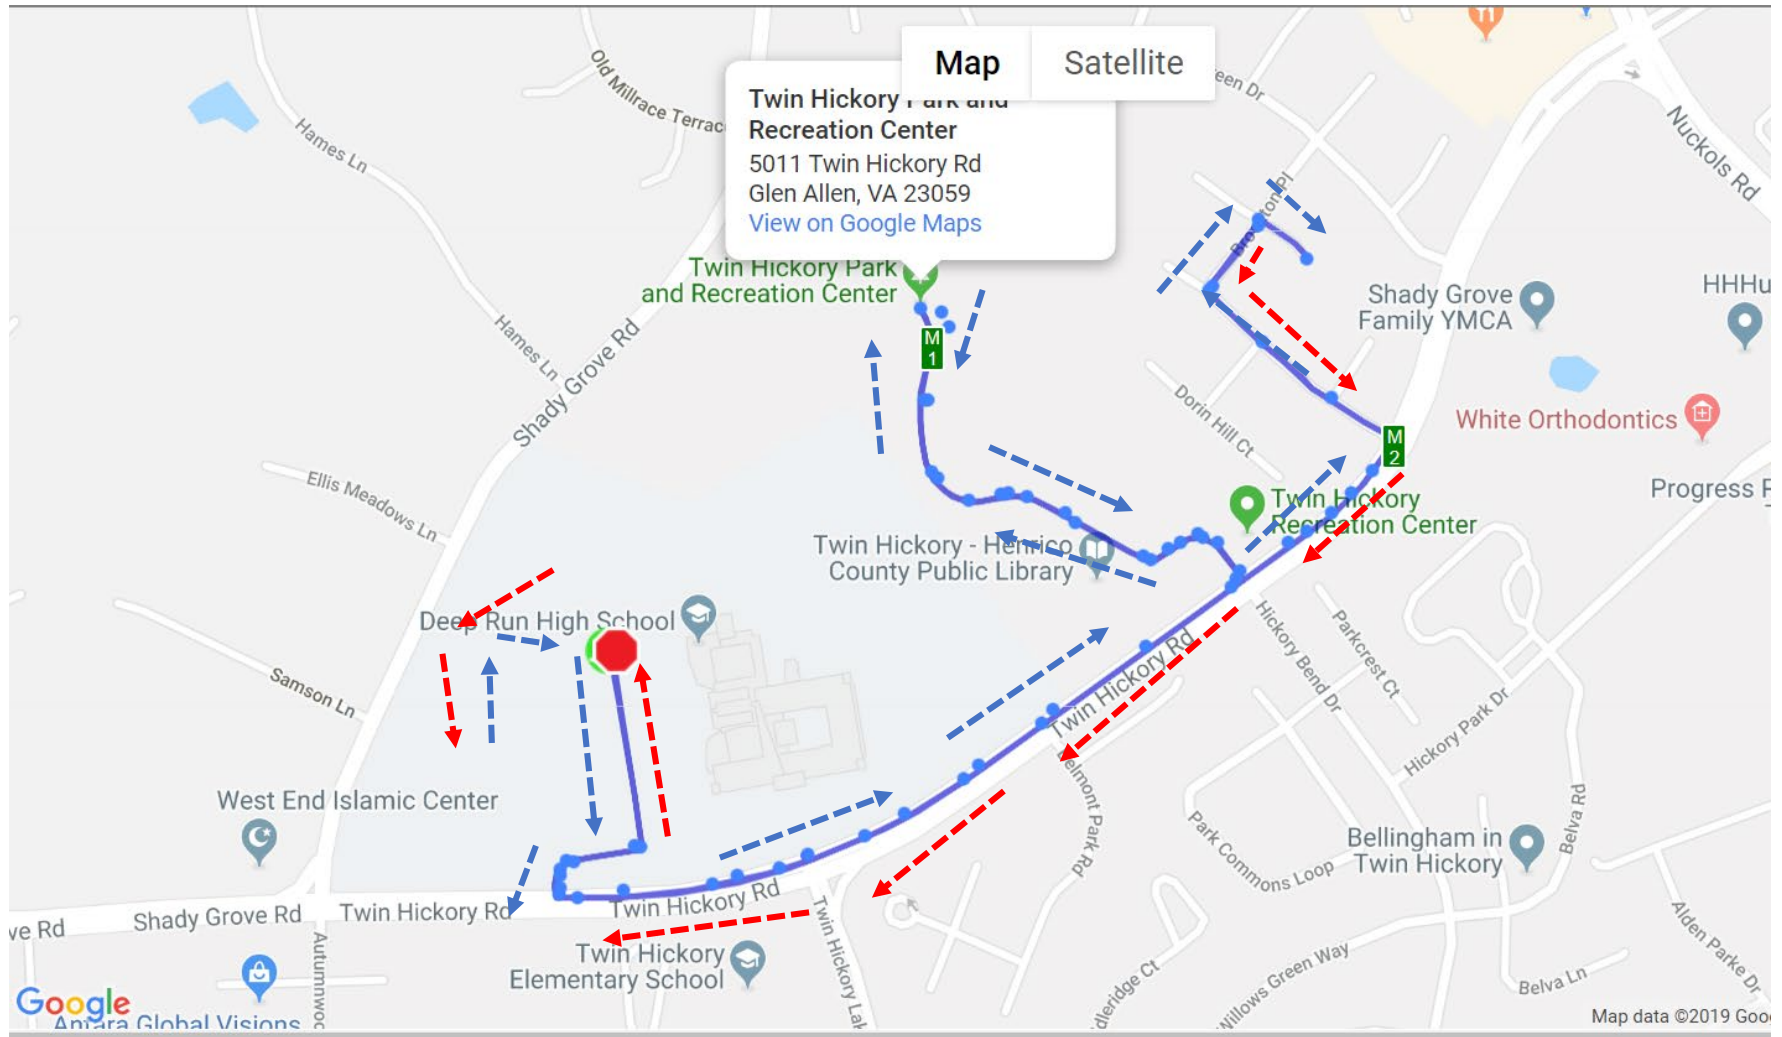

# 2019 The Sophie House 5K Deep Run HS Course Map

Inbound   
Outbound 