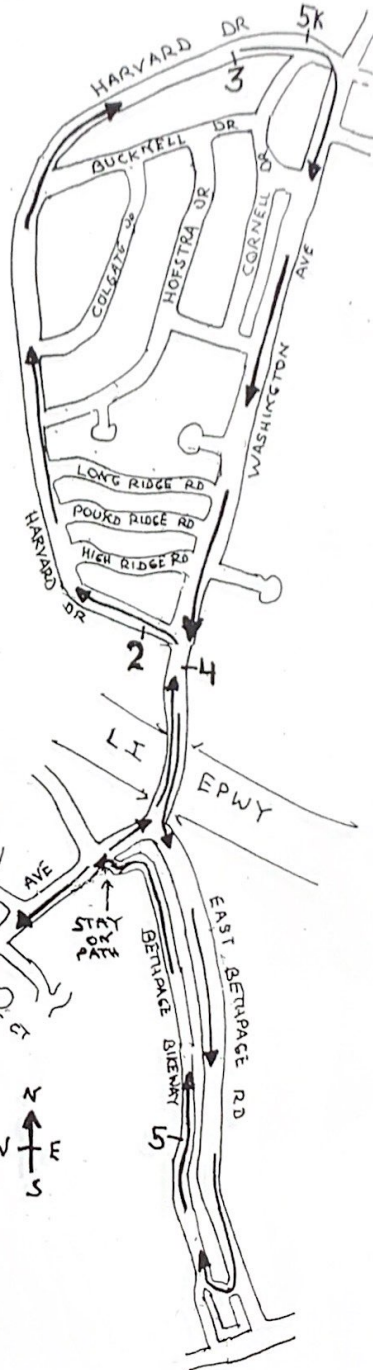

ASPIRE 10K -A- PLAINVIEW, NY

MILE MARK LOCATIONS

- 1 mi: Left side of road, after pole VZ-9 ½-X, 18 ft. past school crossing caution sign.
- 2 mi: Right side of road, 3 ft. past mail box #190 on left.
- 3 mi: Right side of road, opposite southeast corner of house #18.
- 5km: Right side of road in the intersection, opposite front door to house #6.
- 4 mi: Left side of the road, 33 ft. before pole #93.
- 5 mi: Left side of bike path, 191 meters after path from parking lot.
- 6 mi: Left side of the road, 4 ft after pole #13 in front of house #136.

START DETAILS

FINISH DETAILS

Measured by G. Westerfield 02/16/2019
garywesterfield@verizon.net AIMS B