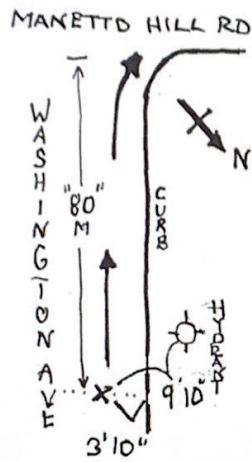

ASPIRE 10K -A- PLAINVIEW, NY

MILE MARK LOCATIONS

- 1 mi: Left side of road, after pole VZ-9 ½-X, 18 ft. past school crossing caution sign.
- 2 mi: Right side of road, 3 ft. past mail box #190 on left.
- 3 mi: Right side of road, opposite southeast corner of house #18.
- 5km: Right side of road in the intersection, opposite front door to house #6.
- 4 mi: Left side of the road, 33 ft. before pole #93.
- 5 mi: Left side of bike path, 191 meters after path from parking lot.
- 6 mi: Left side of the road, 4 ft after pole #13 in front of house #136.

START DETAILS

FINISH DETAILS

Measured by G. Westerfield 02/16/2019
garywesterfield@verizon.net AIMS B