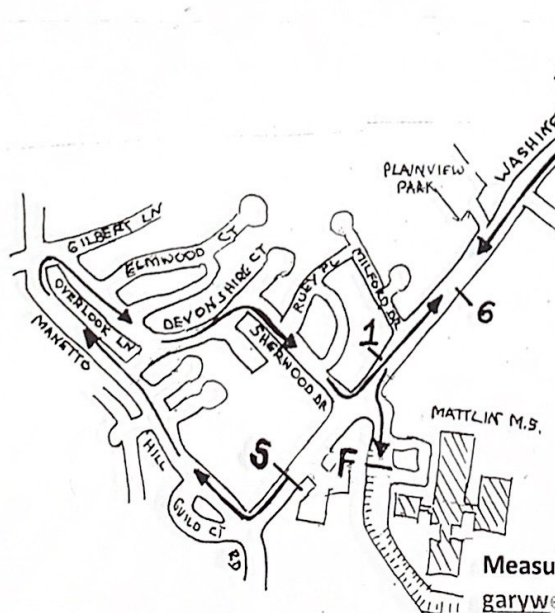

ASPIRE 10K -A- PLAINVIEW, NY

MILE MARK LOCATIONS

- 1 mi: Left side of road, after pole VZ-9 ½-X, 18 ft. past school crossing caution sign.
- 2 mi: Right side of road, 3 ft. past mail box #190 on left.
- 3 mi: Right side of road, opposite southeast corner of house #18.
- 5km: Right side of road in the intersection, opposite front door to house #6.
- 4 mi: Left side of the road, 33 ft. before pole #93.
- 5 mi: Left side of bike path, 191 meters after path from parking lot.
- 6 mi: Left side of the road, 4 ft after pole #13 in front of house #136.

START DETAILS

FINISH DETAILS

Measured by G. Westerfield 02/16/2019
garywesterfield@verizon.net AIMS B