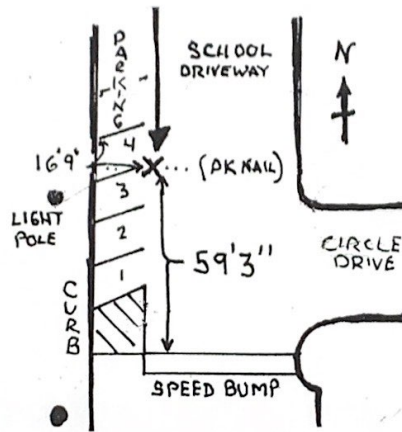

ASPIRE 10K -A- PLAINVIEW, NY

MILE MARK LOCATIONS

- 1 mi: Left side of road, after pole VZ-9 ½-X, 18 ft. past school crossing caution sign.
- 2 mi: Right side of road, 3 ft. past mail box #190 on left.
- 3 mi: Right side of road, opposite southeast corner of house #18.
- 5km: Right side of road in the intersection, opposite front door to house #6.
- 4 mi: Left side of the road, 33 ft. before pole #93.
- 5 mi: Left side of bike path, 191 meters after path from parking lot.
- 6 mi: Left side of the road, 4 ft after pole #13 in front of house #136.

START DETAILS

FINISH DETAILS

Measured by G. Westerfield 02/16/2019
garywesterfield@verizon.net AIMS B