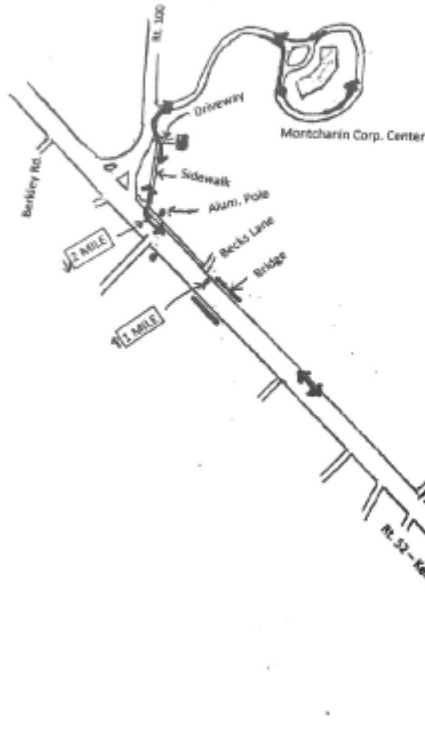

# ROCKFORD PARK 5K 2014C

**START/FINISH:** On Lookout Dr., 70 ft. 3 in. west of west of west end of stone bath house.

**1 MILE:** Going west on Rt. 52, 4 yds. west of northwest end of stone side rail of bridge.

**2 MILE:** Going south on Rt. 52, 2 yds. north of aluminum pole holding cable over Rt. 52 for red lights.

**3 MILE:** Going north on Park Dr., 2 yds. south of middle of speed bump.