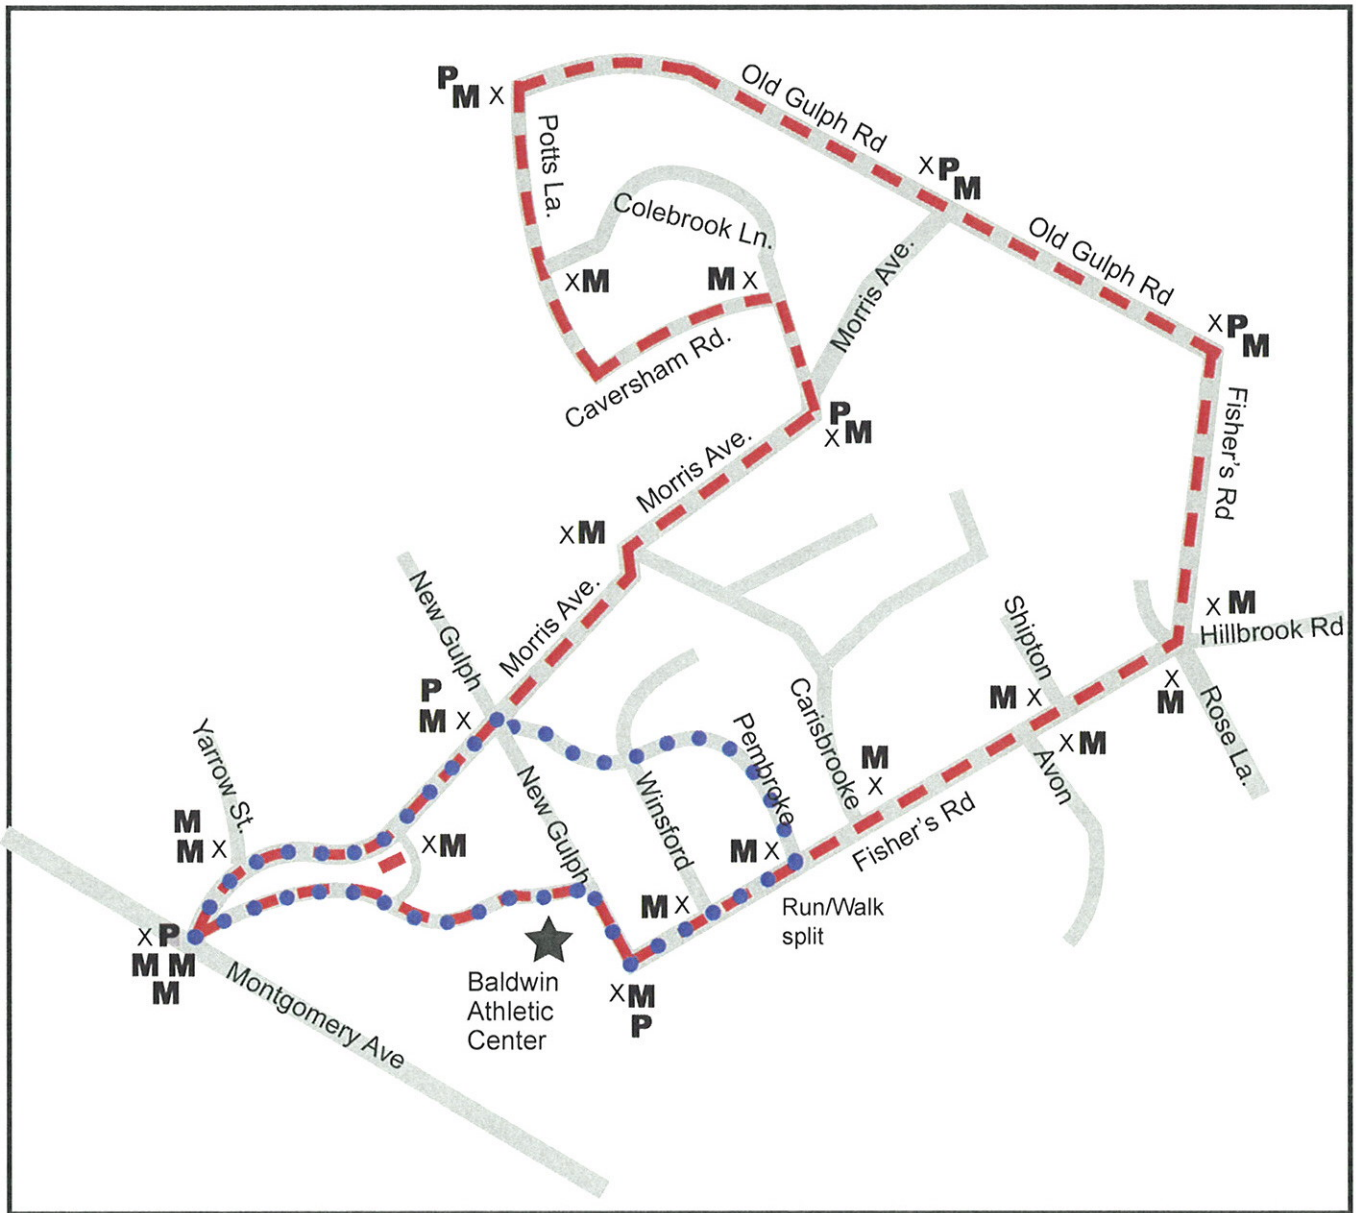

Alex Wake Memorial 5K Run

Course Marshall's Map

- Walking Course
- — — — — Runner's Course
- X Barricade
- M** Marshall
- P** Police