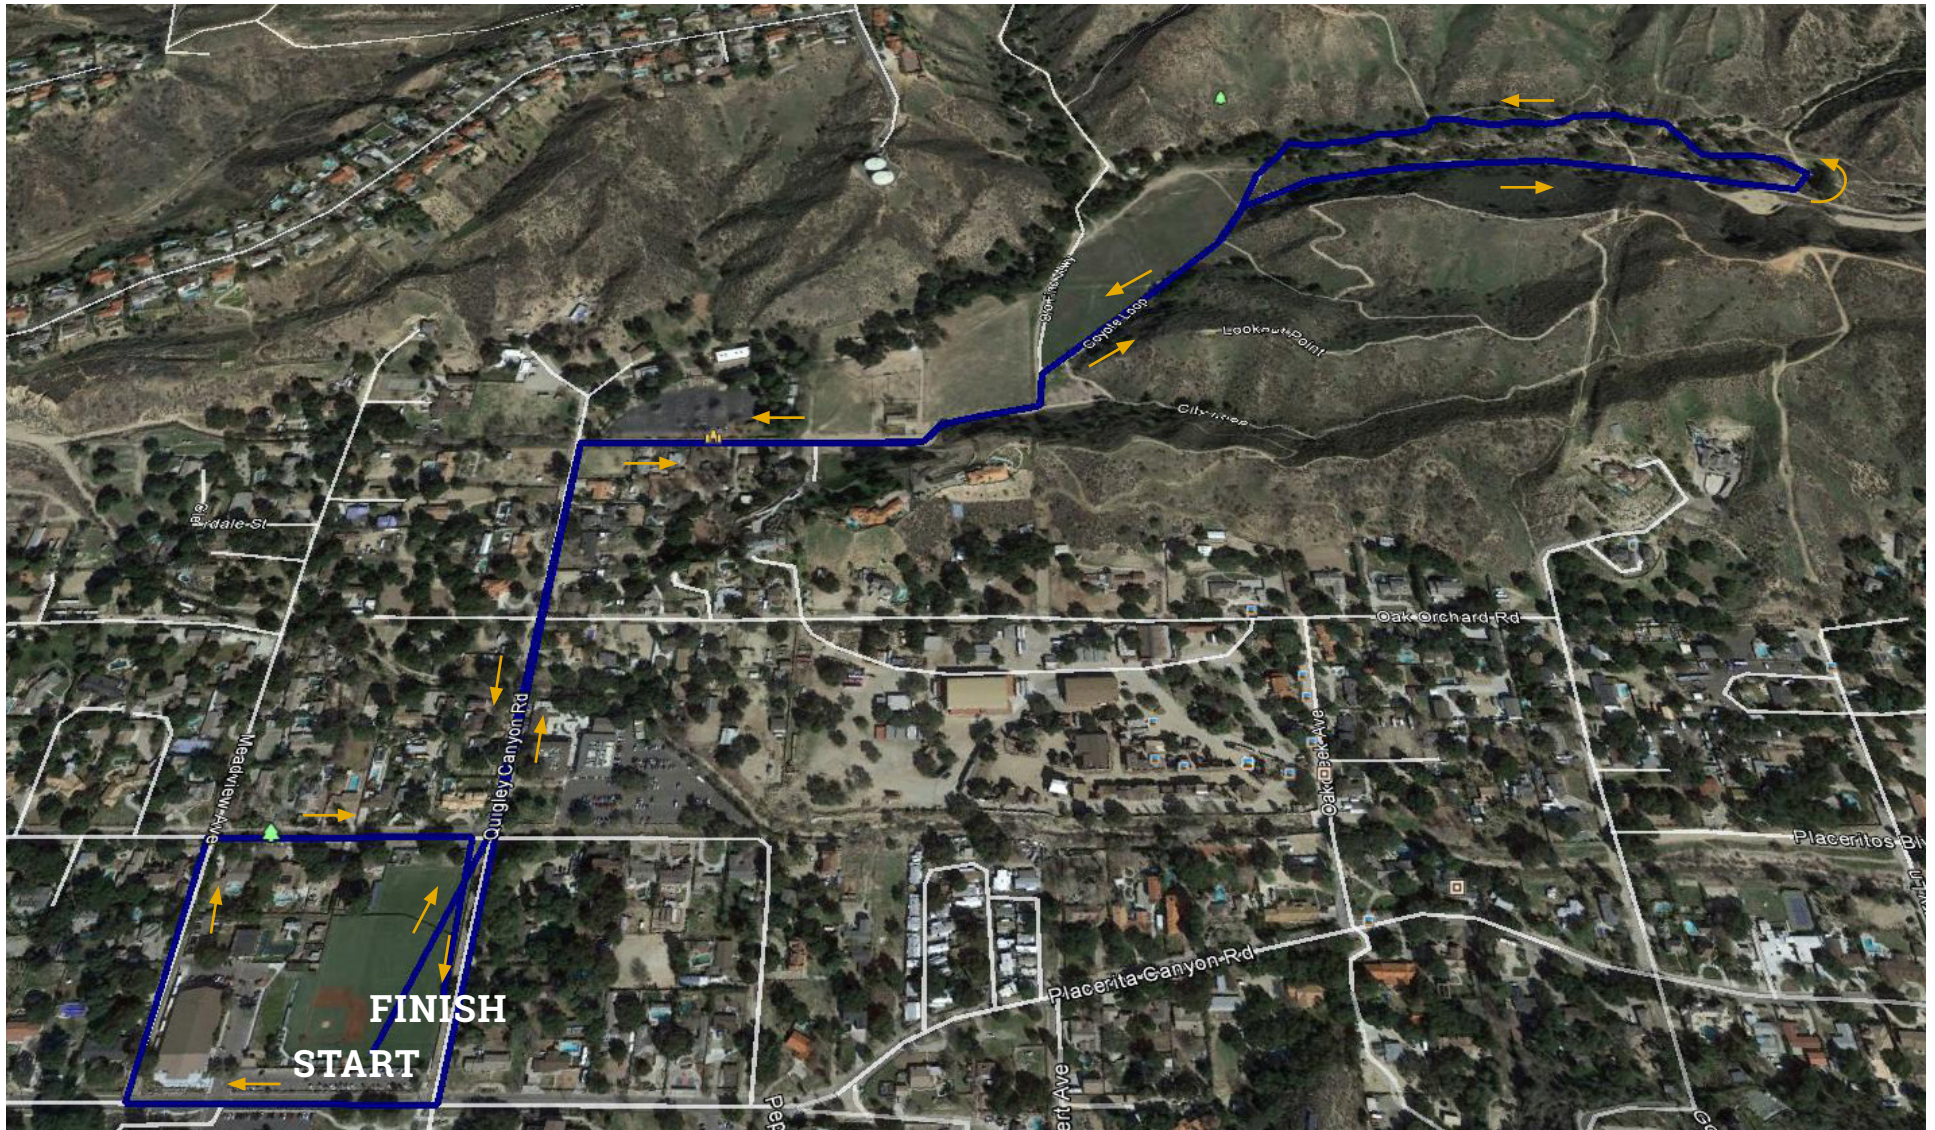

THE MASTER'S UNIVERSITY
WINTER 5K

The Master's University Winter 5k starts on Pete Reese Field, runs north on Quigley canyon road, turns right on Cleardale, then left onto the Quigley Canyon Open Space trail. The trail loop is run counter-clockwise; after the trail loop, runners retrace their steps back to the athletic field. The final 800 meters are run around the block surrounding the athletic field and The MacArthur Center/Bross Court, and finishes back on the athletic field.