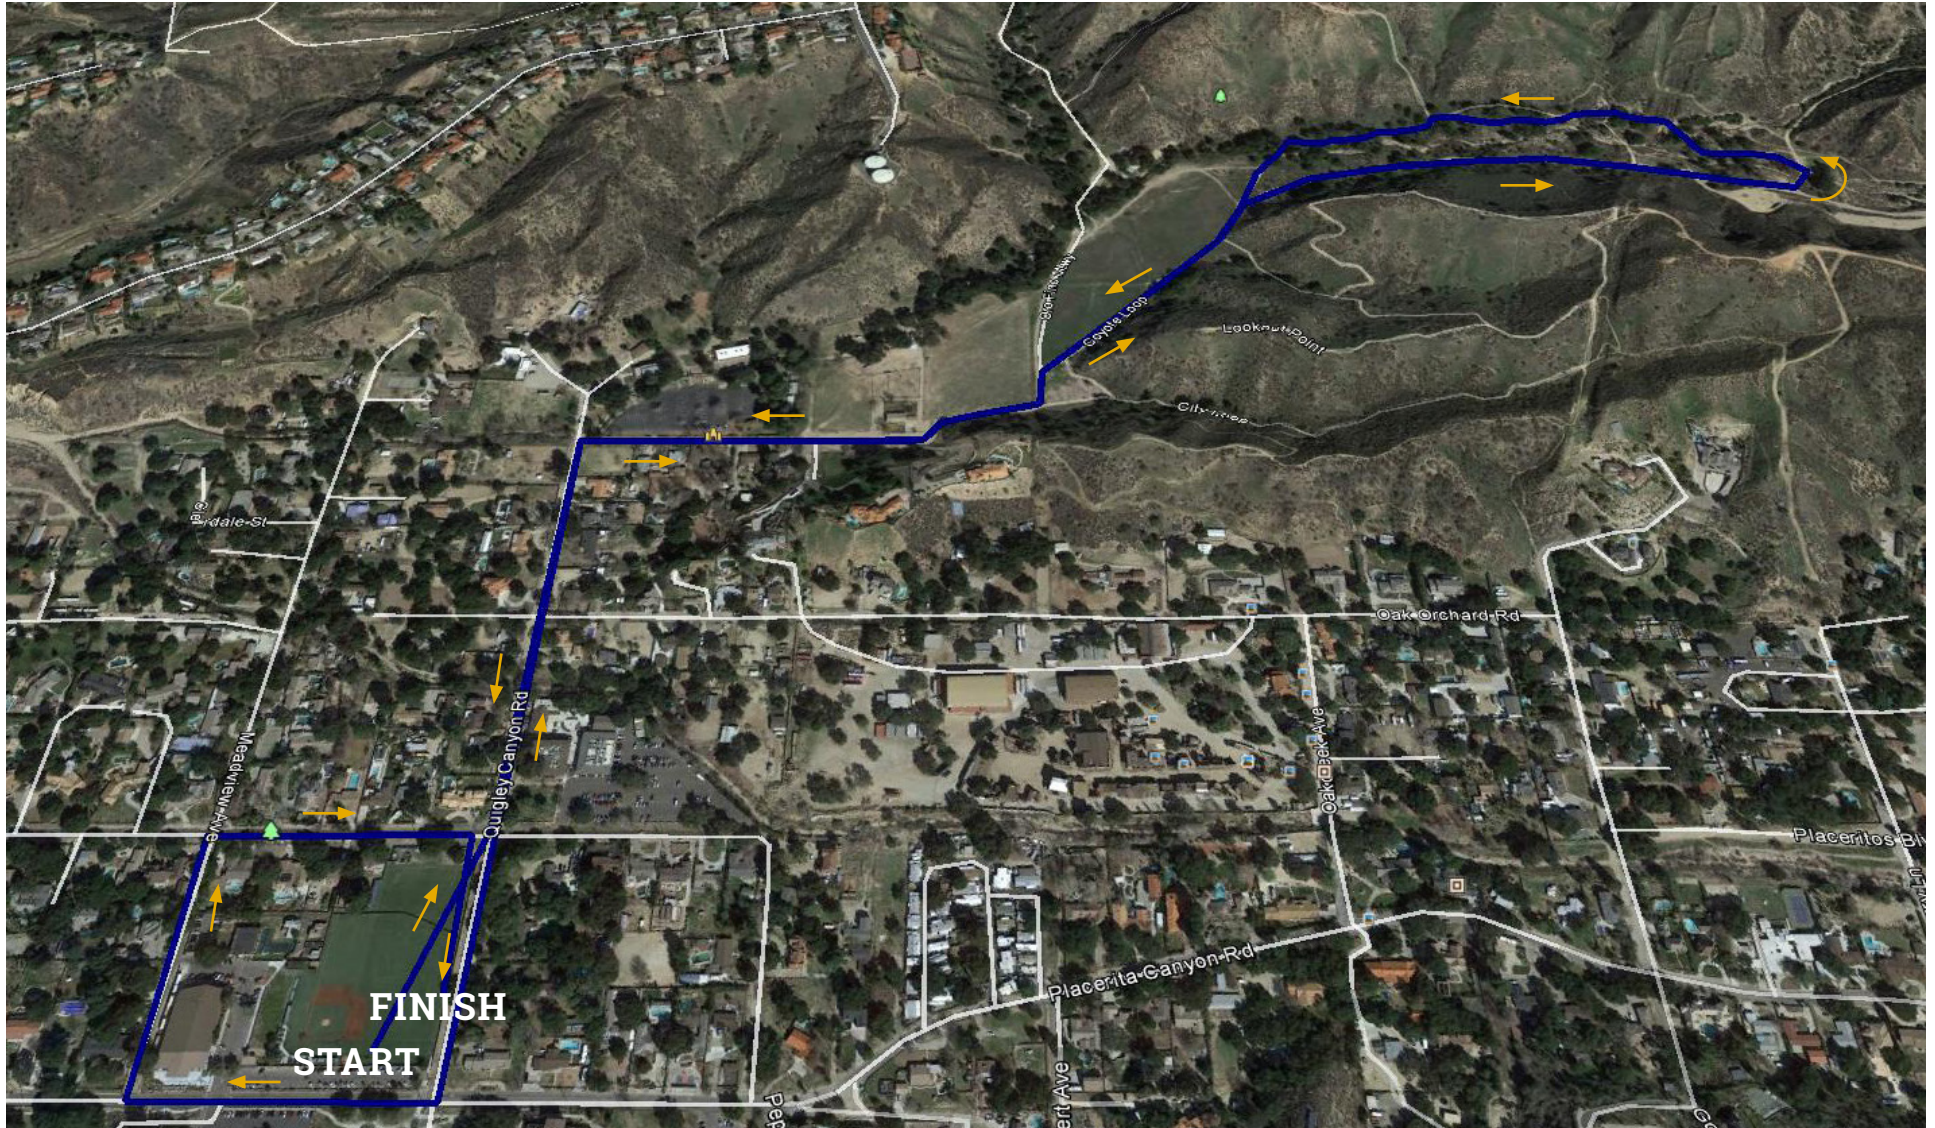

THE MASTER'S UNIVERSITY

WINTER 5K

The Master's University Winter 5k starts on Pete Reese Field, runs north on Quigley canyon road, turns right on Cleardale, then left onto the Quigley Canyon Open Space trail. The trail loop is run counter-clockwise; after the trail loop, runners retrace their steps back to the athletic field. The final 800 meters are run around the block surrounding the athletic field and The MacArthur Center/Bross Court, and finishes back on the athletic field.