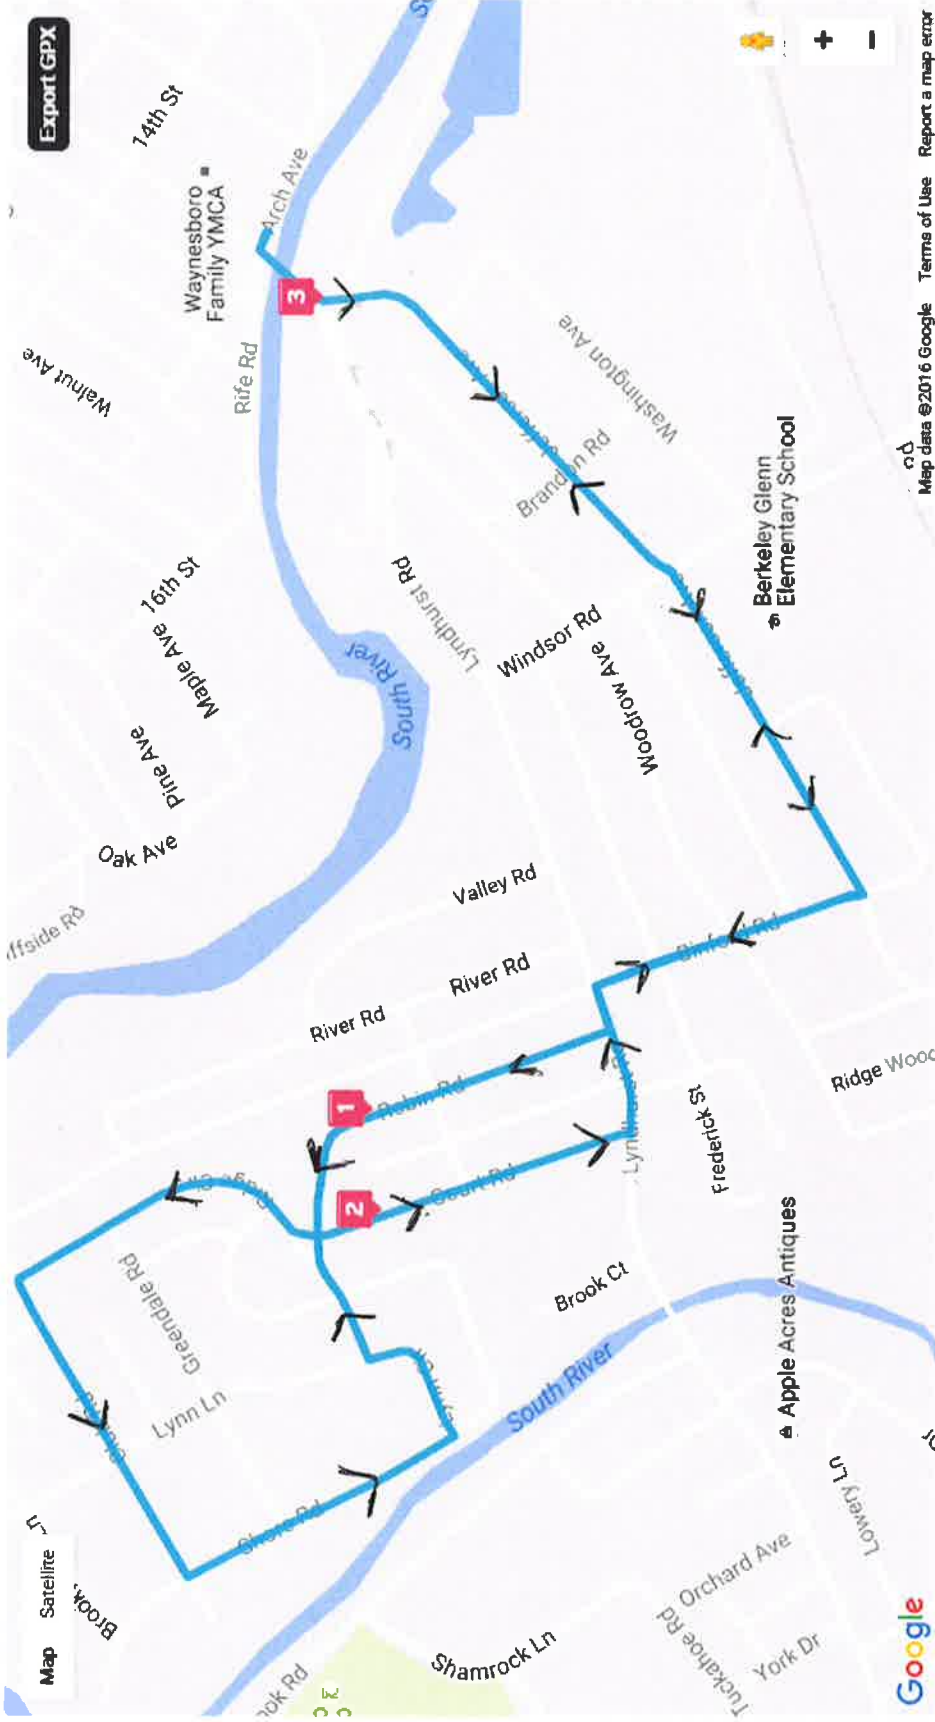

YMCA Turkey Trot - 3.07 mi

John G mapped running route, about 3 hours ago. [Remove](#)

Map data ©2016 Google Terms of Use Report a map error

Google Show elevation profile