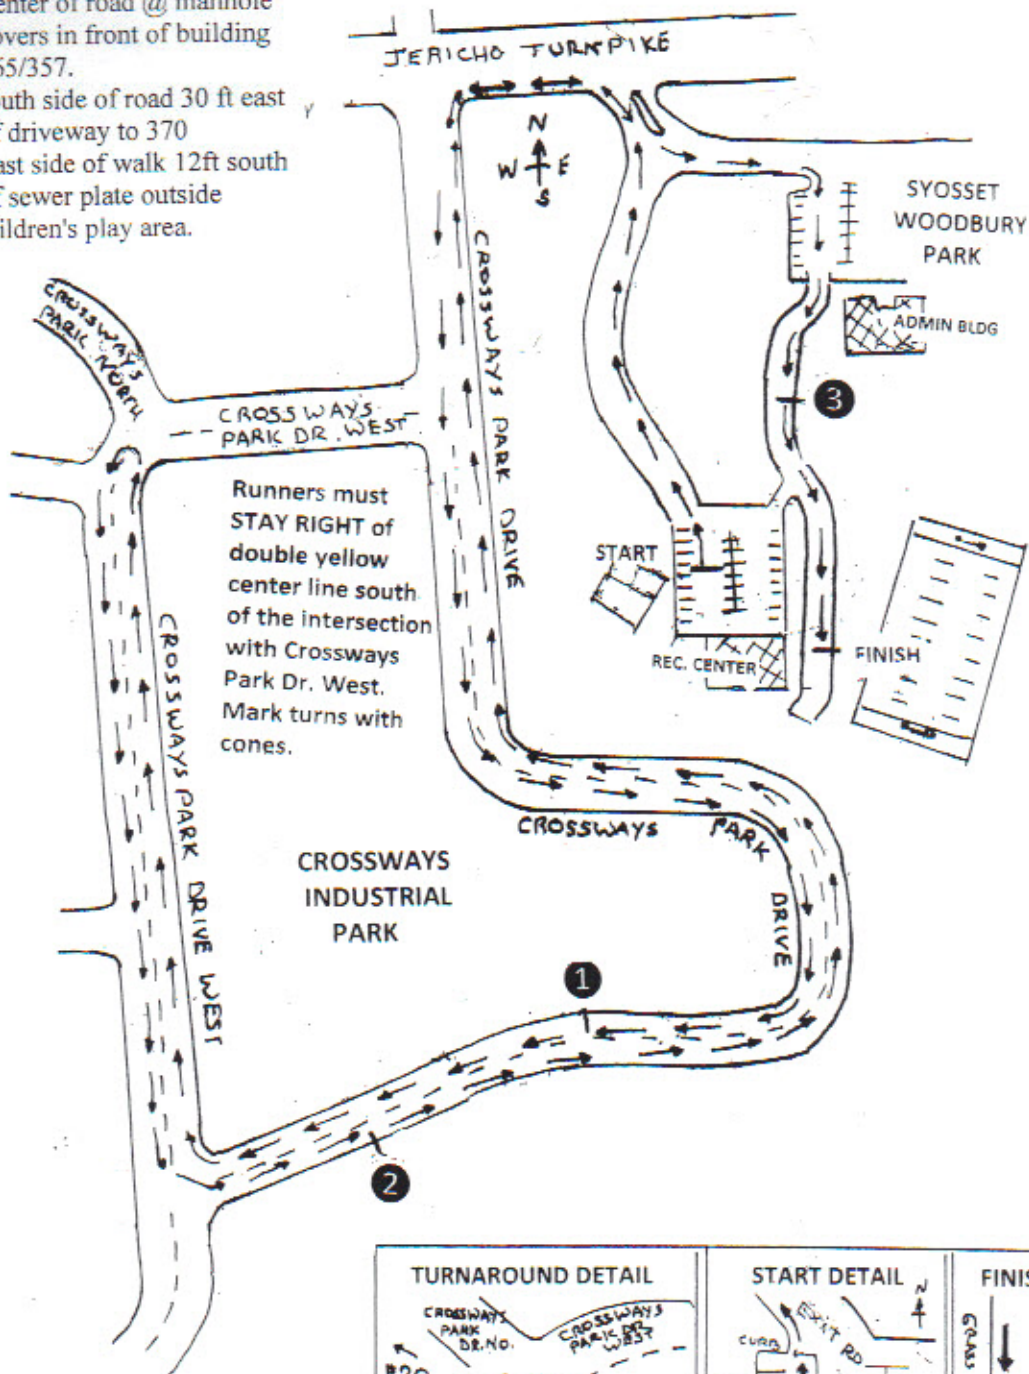

BLUE RIBBON 5k for Prostate Cancer

Woodbury, NY

Split Locations:

- 1mi: Center of road @ manhole covers in front of building 365/357.
- 2mi: south side of road 30 ft east of driveway to 370
- 3mi: East side of walk 12ft south of sewer plate outside children's play area.

Runners must STAY RIGHT of double yellow center line south of the intersection with Crossways Park Dr. West. Mark turns with cones.

Measured by:
 G. Westerfield 11/8/2014
garywesterfield@verizon.net
 631-834-9340