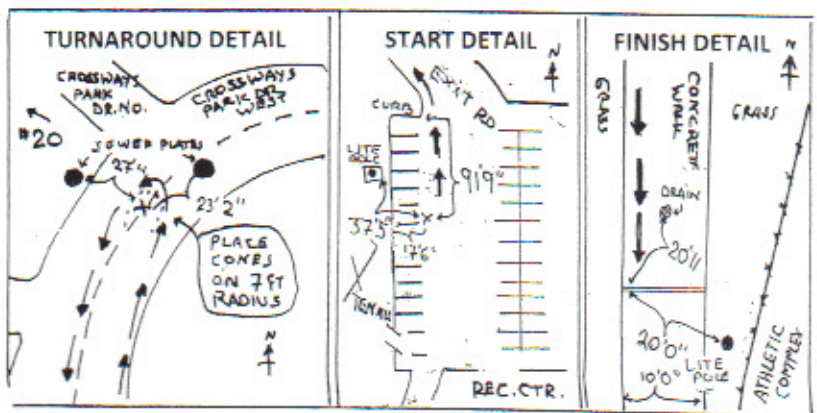

BLUE RIBBON 5k for Prostate Cancer

Woodbury, NY

Split Locations:

- 1mi: Center of road @ manhole covers in front of building 365/357.
- 2mi: south side of road 30 ft east of driveway to 370
- 3mi: East side of walk 12ft south of sewer plate outside children's play area.

Runners must STAY RIGHT of double yellow center line south of the intersection with Crossways Park Dr. West. Mark turns with cones.

Measured by:
 G. Westerfield 11/8/2014
garywesterfield@verizon.net
 631-834-9340