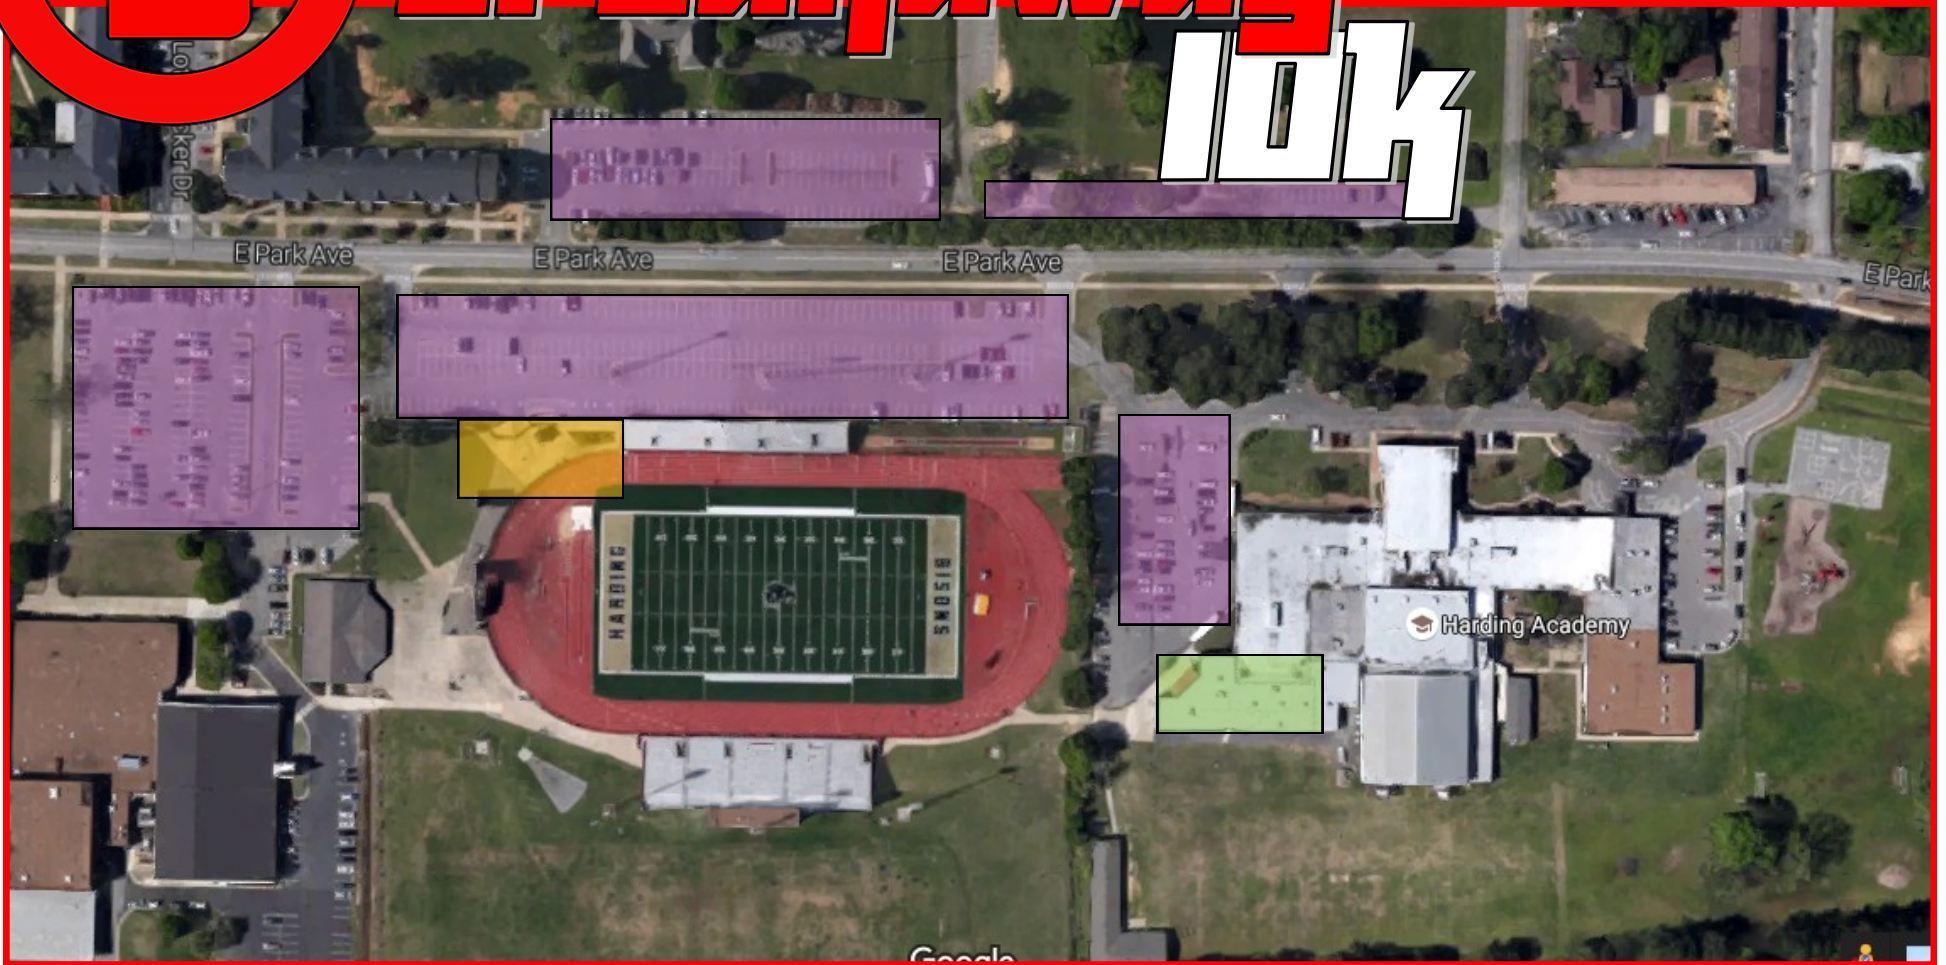

breakaway

10k

You can park anywhere in the area marked in purple. You will not be ticketed in any parking lots for the morning of the race. Race headquarters is located in the orange area. On race morning this will be the location of registration, the finish line, results, post race snacks, and the awards ceremony. Friday packet pickup will be located in Harding Academy on Friday, October 13th from 6:00 pm to 8:00 pm. You will be able to get your race bib, timing chip, and race tee. The physical address of Harding Academy is 1529 E. Park Ave, Searcy, AR, 72143.

 **public parking**

 **race headquarters**

 **Friday packet pickup**