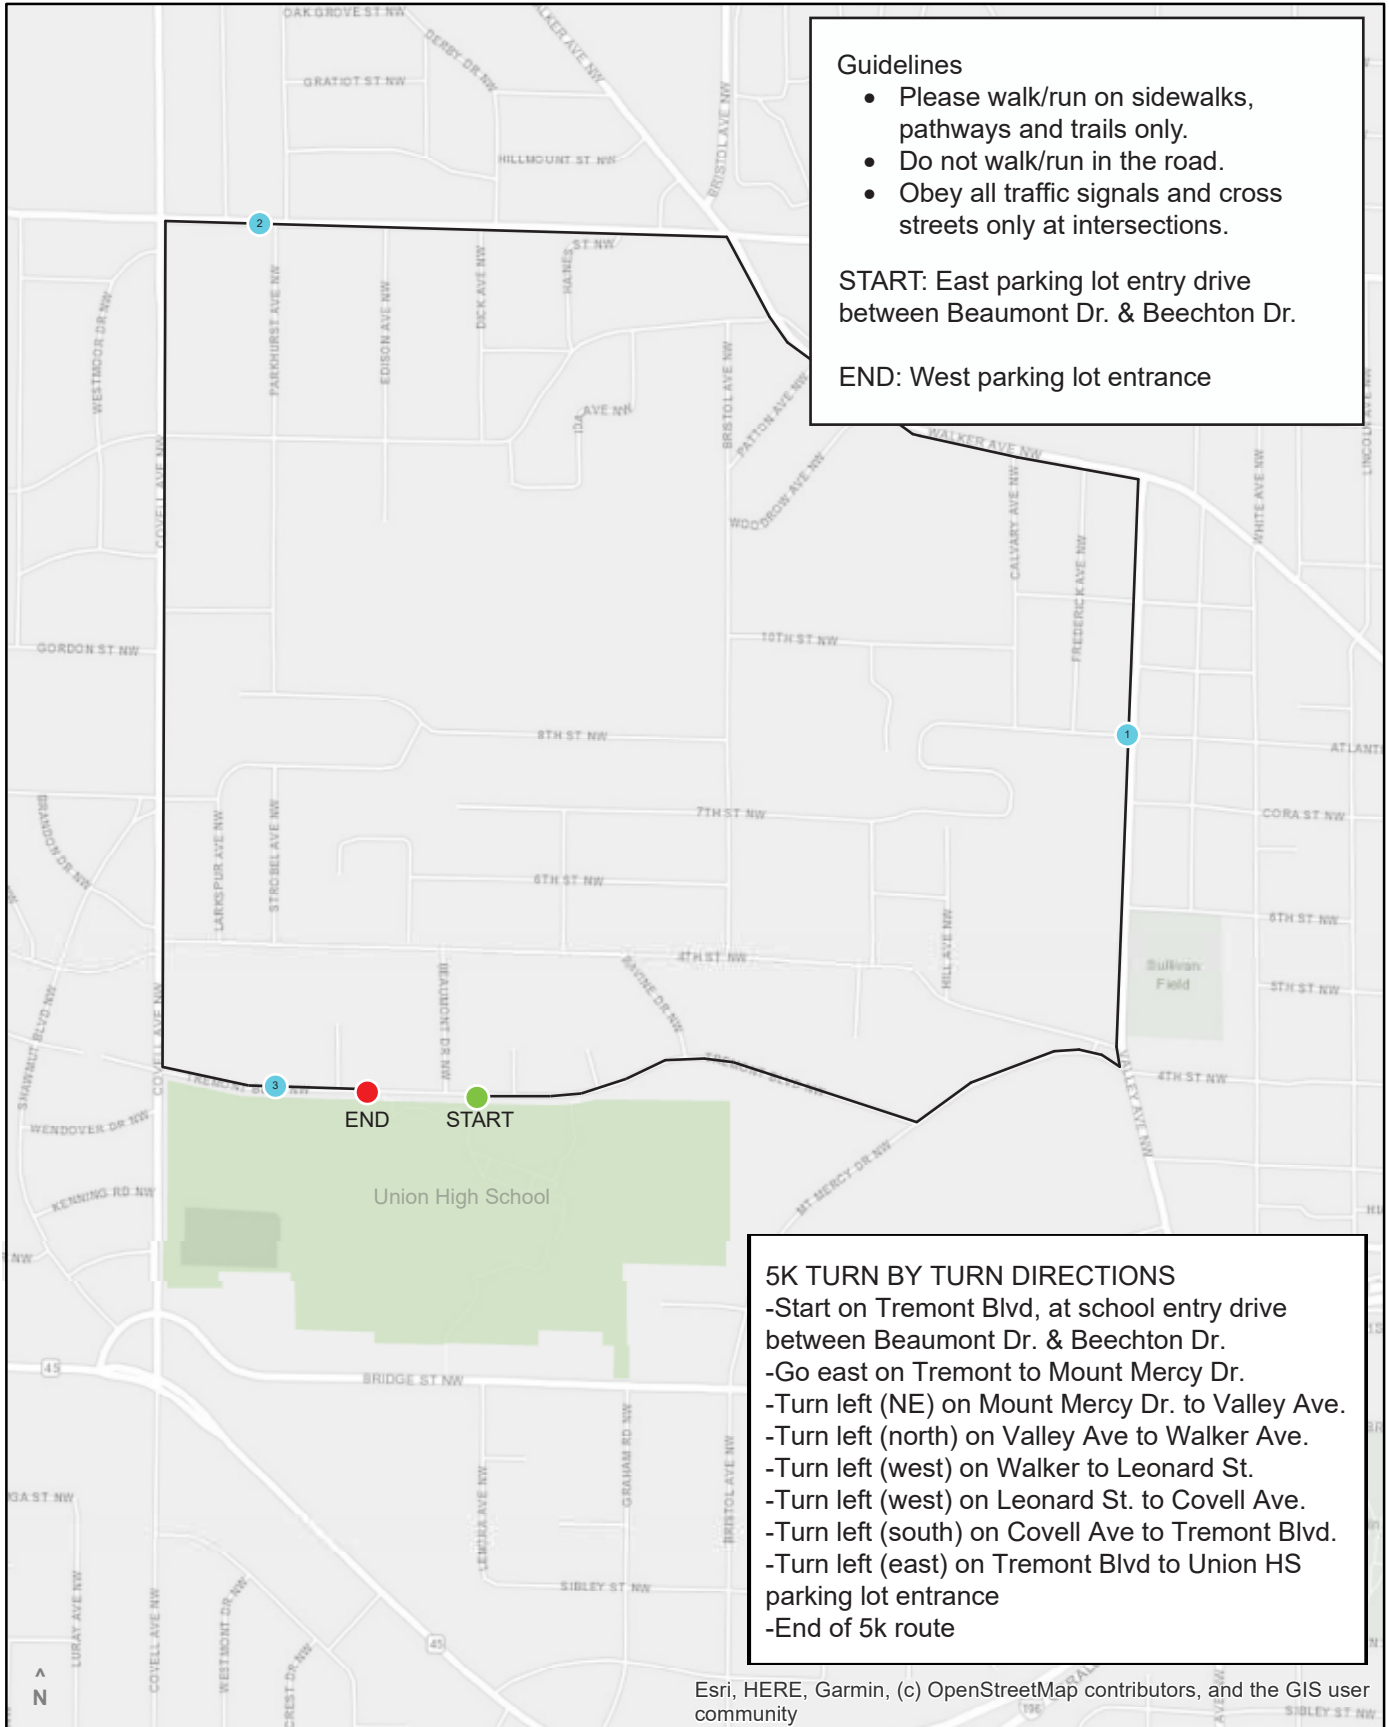

Union High School

1800 Tremont Blvd NW, Grand Rapids, MI 49504

Virtual 5k Route

Guidelines

- Please walk/run on sidewalks, pathways and trails only.
- Do not walk/run in the road.
- Obey all traffic signals and cross streets only at intersections.

START: East parking lot entry drive between Beaumont Dr. & Beechton Dr.

END: West parking lot entrance

5K TURN BY TURN DIRECTIONS
 -Start on Tremont Blvd, at school entry drive between Beaumont Dr. & Beechton Dr.
 -Go east on Tremont to Mount Mercy Dr.
 -Turn left (NE) on Mount Mercy Dr. to Valley Ave.
 -Turn left (north) on Valley Ave to Walker Ave.
 -Turn left (west) on Walker to Leonard St.
 -Turn left (west) on Leonard St. to Covell Ave.
 -Turn left (south) on Covell Ave to Tremont Blvd.
 -Turn left (east) on Tremont Blvd to Union HS parking lot entrance
 -End of 5k route