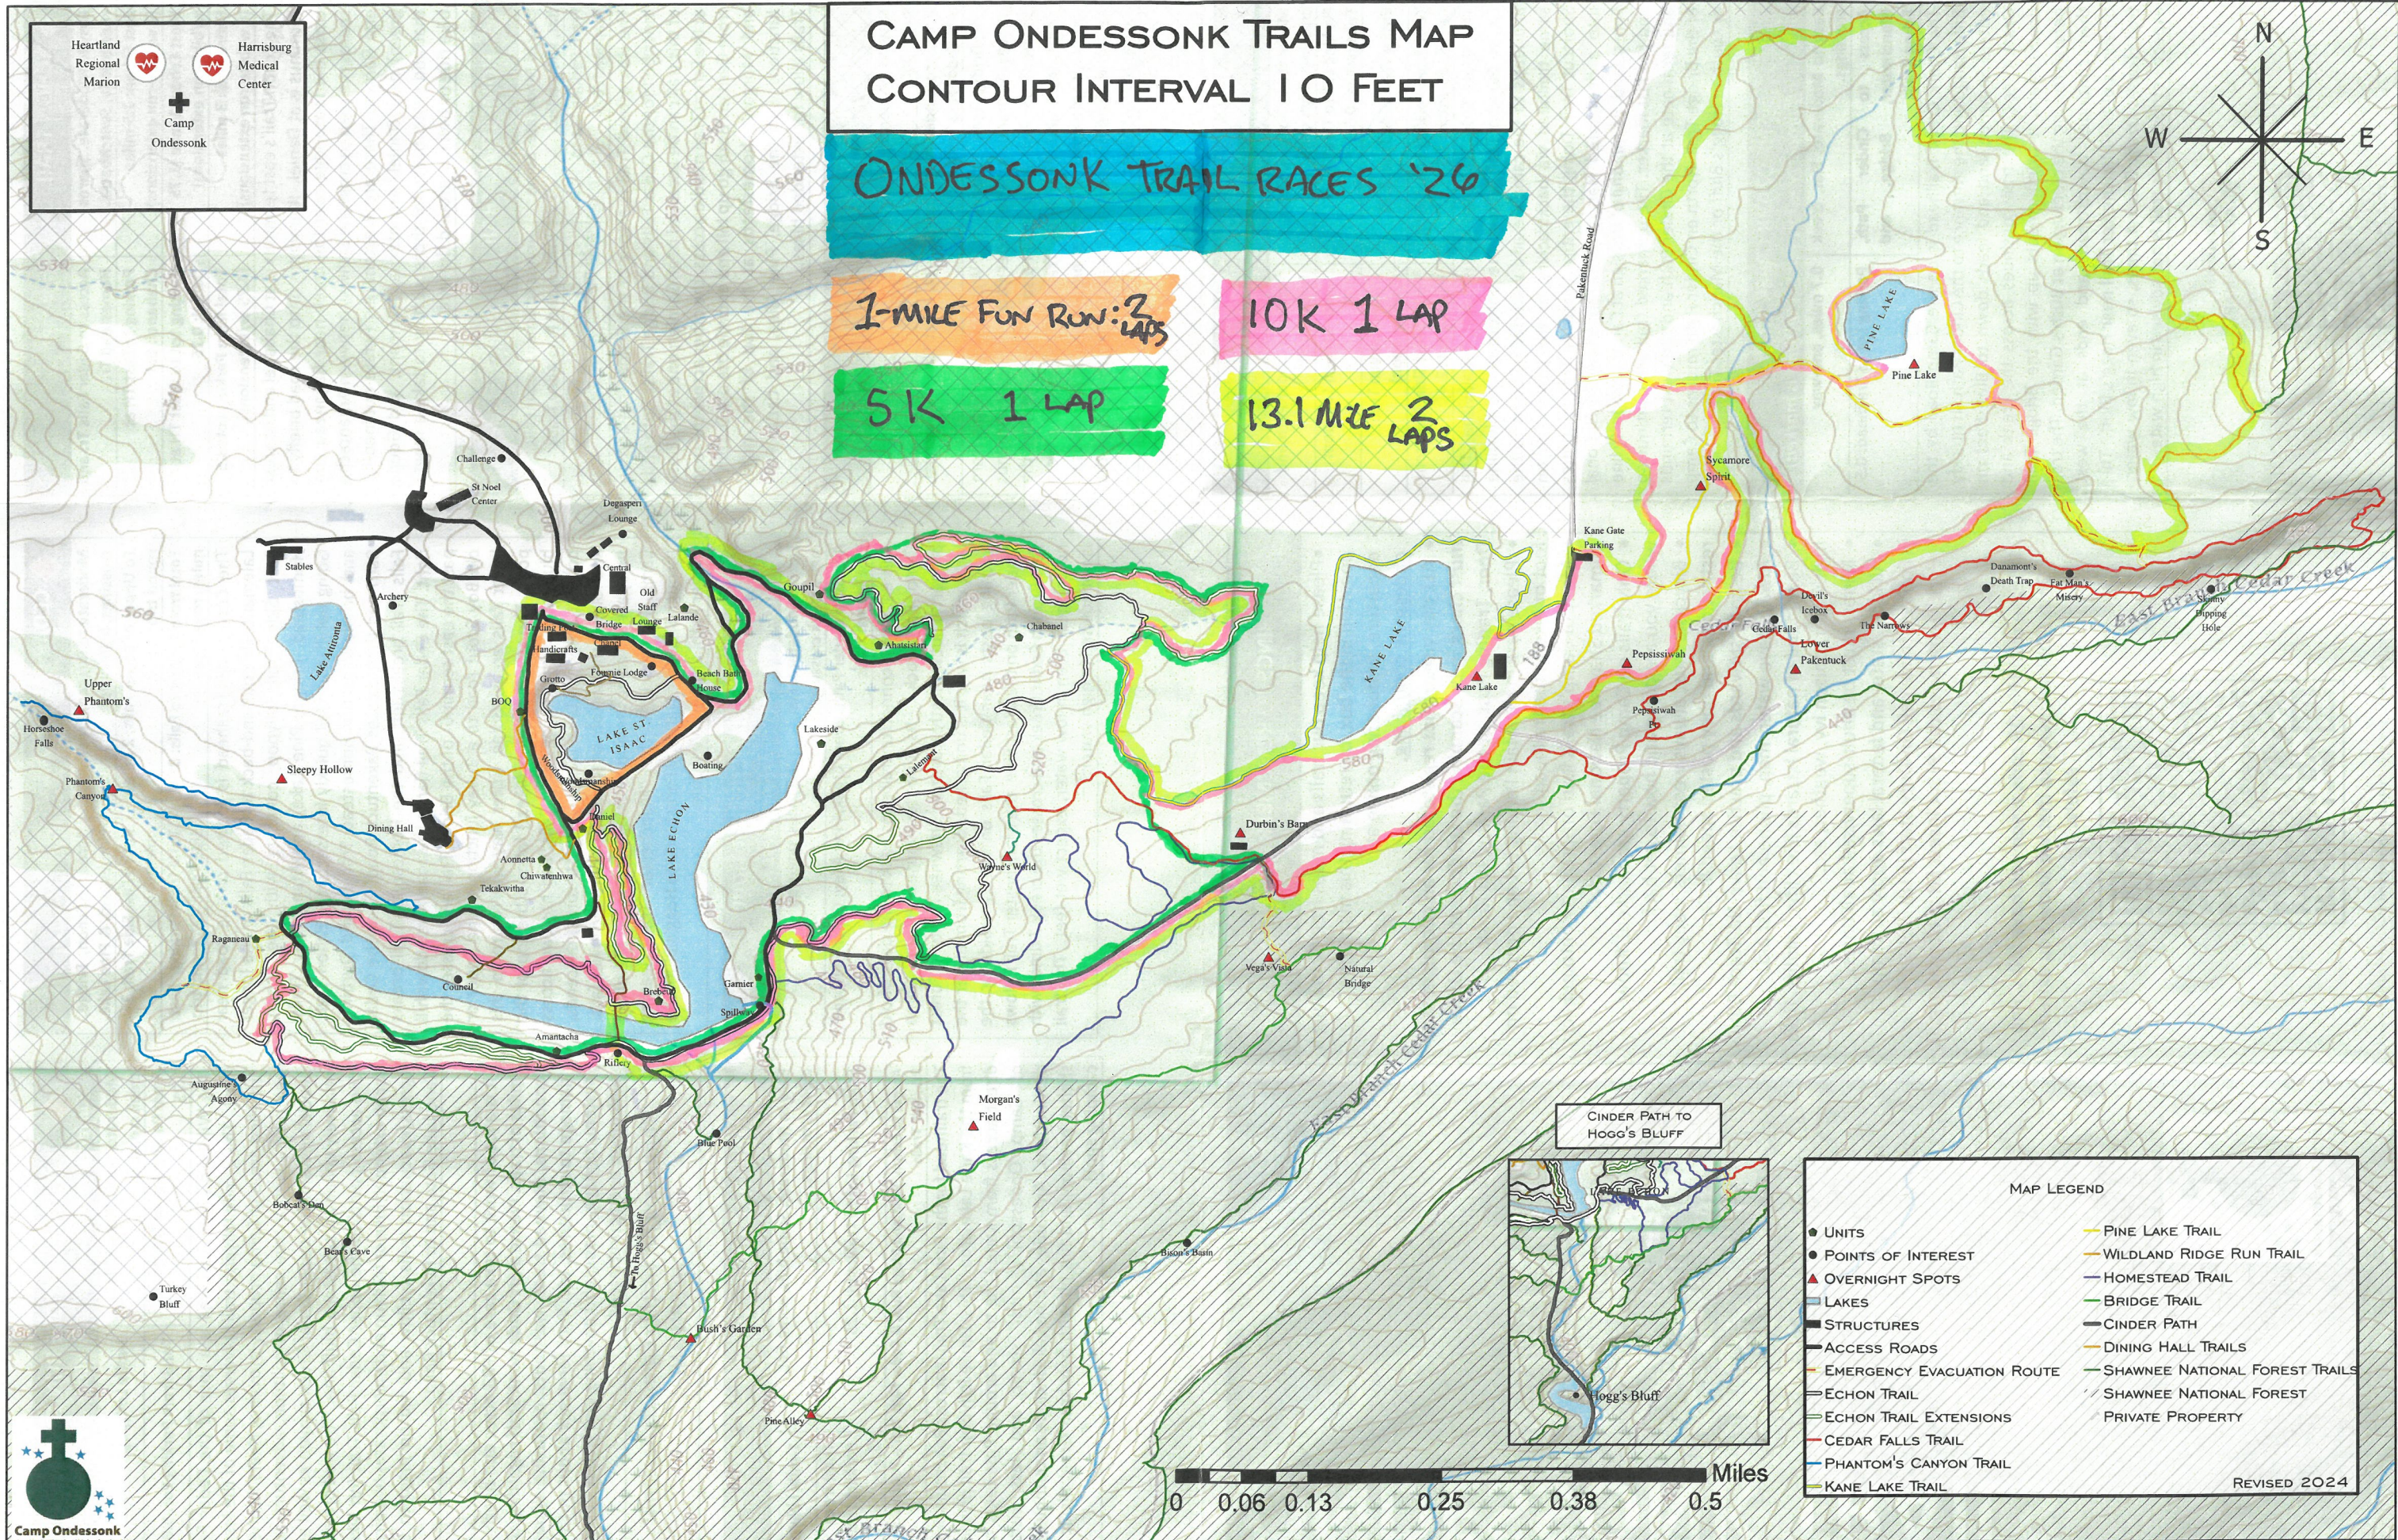

Heartland Regional Marion  Harrisburg Medical Center 
 Camp Ondessonk 

CAMP ONDESSONK TRAILS MAP

CONTOUR INTERVAL 10 FEET

ONDESSONK TRAIL RACES '26

1-MILE FUN RUN: 2 LAPS

10K 1 LAP

5K 1 LAP

13.1 MILE 2 LAPS

CINDER PATH TO HOGG'S BLUFF

MAP LEGEND

- UNITS
- POINTS OF INTEREST
- ▲ OVERNIGHT SPOTS
- LAKES
- STRUCTURES
- ACCESS ROADS
- EMERGENCY EVACUATION ROUTE
- ECHON TRAIL
- ECHON TRAIL EXTENSIONS
- CEDAR FALLS TRAIL
- PHANTOM'S CANYON TRAIL
- KANE LAKE TRAIL
- PINE LAKE TRAIL
- WILDLAND RIDGE RUN TRAIL
- HOMESTEAD TRAIL
- BRIDGE TRAIL
- CINDER PATH
- DINING HALL TRAILS
- SHAWNEE NATIONAL FOREST TRAILS
- SHAWNEE NATIONAL FOREST
- PRIVATE PROPERTY