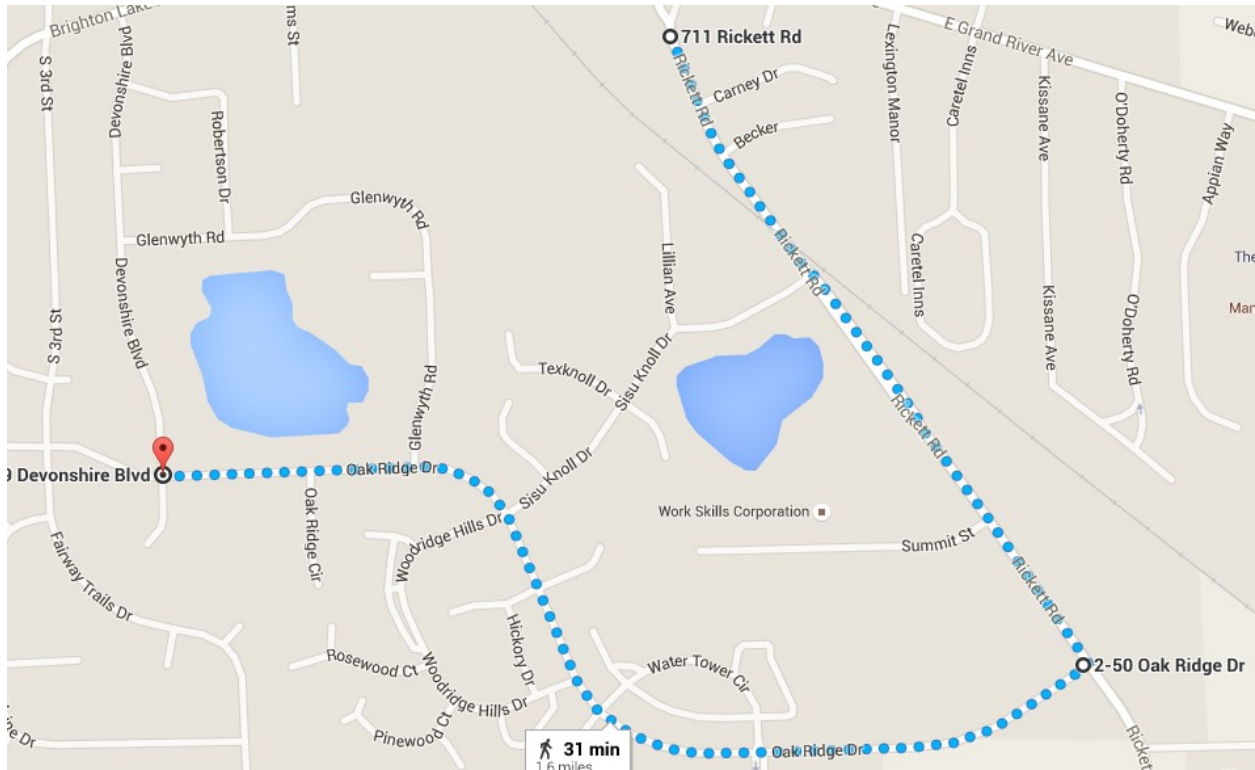

St. Patrick Shamrock Festival 5k Race Course

- **Start is at Church Entrance @ 8:00**
- **South on Rickett Road to Oak Ridge Drive – KEEP RIGHT!**
- **Right / West on Oak Ridge Drive – KEEP RIGHT!**
- **Water Station on Oak Ridge at Water Tower Circle – Hydrate!**
- **Turnaround at Devonshire Blvd – HALF WAY!**
- **Return on Oak Ridge Drive – follow orange cones, left side of street**
- **Left / North on Rickett Road – Stay Left! Watch Traffic! Stay Left!**
- **Left into PLC parking lot & finish chute – 5km, 3.1 miles!**
- **Be alert & listen to marshals. There will be auto traffic on course!**
- **In event of train, stop - train has right of way! We will try to adjust finish times 😊**