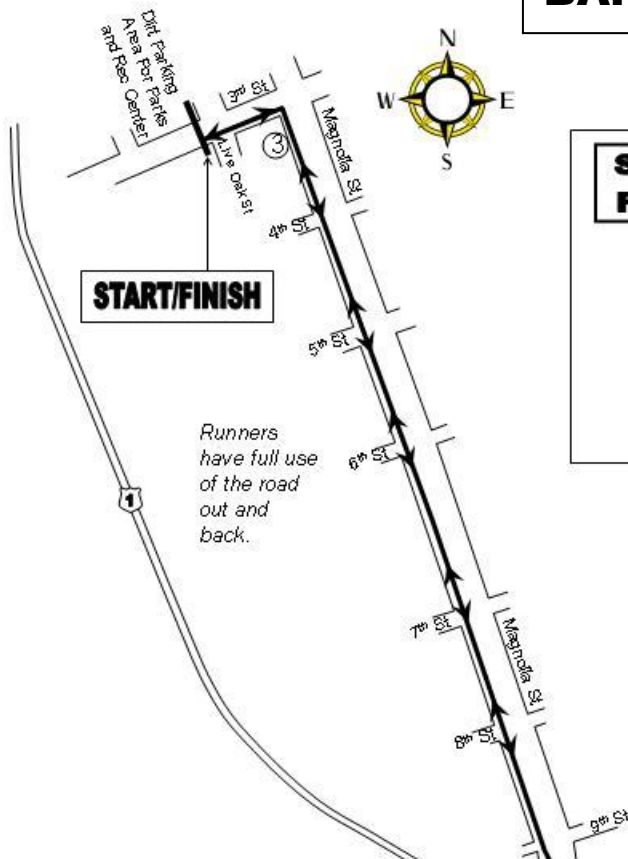

BAND ON THE RUN 5K

New Smyrna Beach

KEY POINTS

START IS ON THE SOUTH SIDE OF 3RD ST, FACING NORTHEAST. POINT IS 94 FEET WEST OF LINE WITH STREET SIGN 3RD ST/LIVE OAK ST.

FINISH IS THE SAME AS THE START, FACING SOUTHWEST.

1 MILE IS ON THE NORTH SIDE OF HAMILTON RD, FACING EAST. POINT IS 17 FEET 3 INCHES EAST OF (AFTER) LP 4 6589 6156.

TURNAROUND IS IN THE CENTER OF N RIVERSIDE DR, STARTING IN THE SOUTHBOUND LANES AND ROLLING TO THE NORTHBOUND LANES. POINT IS 64 FEET 4 INCHES SOUTH OF (AFTER) STREET SIGN "RIVERVIEW DR/RIVERSIDE DR".

KEY POINTS CONTINUED

2 MILE IS ON THE WEST SIDE OF RIVERSIDE DR, FACING NORTH. POINT IS 25 FEET SOUTH OF THE SOUTH EDGE OF THE SOUTH PAVED ENTRANCE TO 607 N RIVERSIDE DR.

3 MILE IS ON THE WEST SIDE OF MAGNOLIA ST, FACING NORTH. POINT IS IN LINE WITH AND WEST OF NORTH EDGE OF DRIVEWAY TO 1105 MAGNOLIA ST.

Runners have full use of the road out and back.

Cones to guide runners to turnaround

BAND ON THE RUN 5K

START / FINISH MAP

TURNAROUND MAP