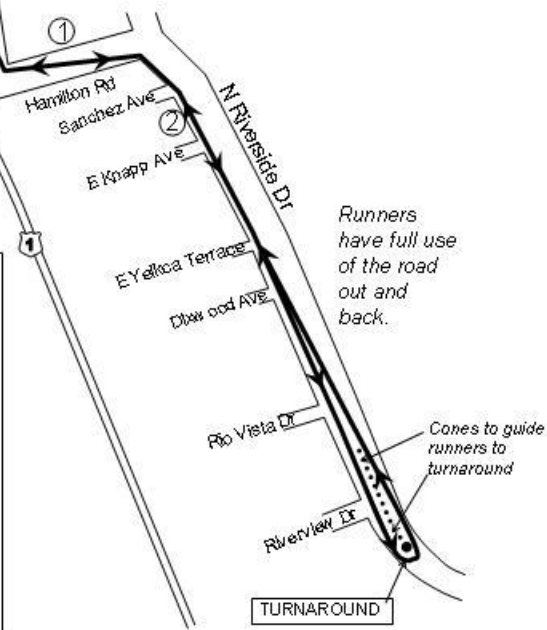

BAND ON THE RUN 5K

New Smyrna Beach

KEY POINTS

START IS ON THE SOUTH SIDE OF 3RD ST, FACING NORTHEAST. POINT IS 94 FEET WEST OF LINE WITH STREET SIGN 3RD ST/LIVE OAK ST.

FINISH IS THE SAME AS THE START, FACING SOUTHWEST.

1 MILE IS ON THE NORTH SIDE OF HAMILTON RD, FACING EAST. POINT IS 17 FEET 3 INCHES EAST OF (AFTER) LP 4 6589 6156.

TURNAROUND IS IN THE CENTER OF N RIVERSIDE DR, STARTING IN THE SOUTHBOUND LANES AND ROLLING TO THE NORTHBOUND LANES. POINT IS 64 FEET 4 INCHES SOUTH OF (AFTER) STREET SIGN "RIVERVIEW DR/RIVERSIDE DR".

KEY POINTS CONTINUED

2 MILE IS ON THE WEST SIDE OF RIVERSIDE DR, FACING NORTH. POINT IS 25 FEET SOUTH OF THE SOUTH EDGE OF THE SOUTH PAVED ENTRANCE TO 607 N RIVERSIDE DR.

3 MILE IS ON THE WEST SIDE OF MAGNOLIA ST, FACING NORTH. POINT IS IN LINE WITH AND WEST OF NORTH EDGE OF DRIVEWAY TO 1105 MAGNOLIA ST.

Runners have full use of the road out and back.

Cones to guide runners to turnaround

BAND ON THE RUN 5K

START / FINISH MAP

TURNAROUND MAP