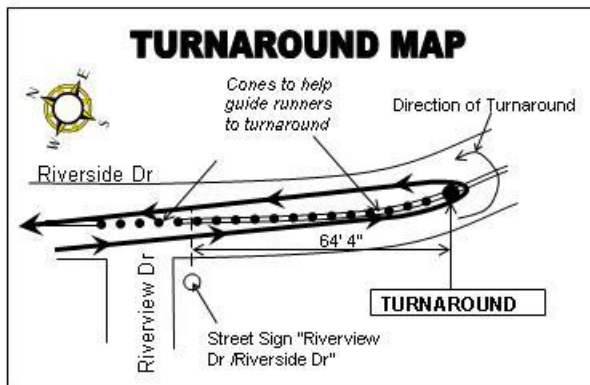

BAND ON THE RUN 5K

New Smyrna Beach

KEY POINTS

START IS ON THE SOUTH SIDE OF 3RD ST, FACING NORTHEAST. POINT IS 94 FEET WEST OF LINE WITH STREET SIGN 3RD ST/LIVE OAK ST.

FINISH IS THE SAME AS THE START, FACING SOUTHWEST.

1 MILE IS ON THE NORTH SIDE OF HAMILTON RD, FACING EAST. POINT IS 17 FEET 3 INCHES EAST OF (AFTER) LP 4 6589 6156.

TURNAROUND IS IN THE CENTER OF N RIVERSIDE DR, STARTING IN THE SOUTHBOUND LANES AND ROLLING TO THE NORTHBOUND LANES. POINT IS 64 FEET 4 INCHES SOUTH OF (AFTER) STREET SIGN "RIVERVIEW DR/RIVERSIDE DR".

KEY POINTS CONTINUED

2 MILE IS ON THE WEST SIDE OF RIVERSIDE DR, FACING NORTH. POINT IS 25 FEET SOUTH OF THE SOUTH EDGE OF THE SOUTH PAVED ENTRANCE TO 607 N RIVERSIDE DR.

3 MILE IS ON THE WEST SIDE OF MAGNOLIA ST, FACING NORTH. POINT IS IN LINE WITH AND WEST OF NORTH EDGE OF DRIVEWAY TO 1105 MAGNOLIA ST.

Runners have full use of the road out and back.

Cones to guide runners to turnaround

BAND ON THE RUN 5K

START / FINISH MAP

TURNAROUND MAP