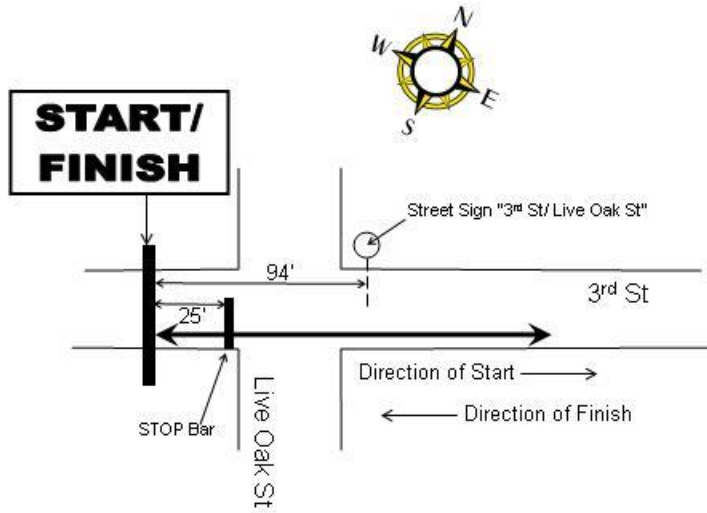

BAND ON THE RUN 5K

New Smyrna Beach

KEY POINTS

START IS ON THE SOUTH SIDE OF 3RD ST, FACING NORTHEAST. POINT IS 94 FEET WEST OF LINE WITH STREET SIGN 3RD ST/LIVE OAK ST.

FINISH IS THE SAME AS THE START, FACING SOUTHWEST.

1 MILE IS ON THE NORTH SIDE OF HAMILTON RD, FACING EAST. POINT IS 17 FEET 3 INCHES EAST OF (AFTER) LP 4 6589 6156.

TURNAROUND IS IN THE CENTER OF N RIVERSIDE DR, STARTING IN THE SOUTHBOUND LANES AND ROLLING TO THE NORTHBOUND LANES. POINT IS 64 FEET 4 INCHES SOUTH OF (AFTER) STREET SIGN "RIVERVIEW DR/RIVERSIDE DR".

KEY POINTS CONTINUED

2 MILE IS ON THE WEST SIDE OF RIVERSIDE DR, FACING NORTH. POINT IS 25 FEET SOUTH OF THE SOUTH EDGE OF THE SOUTH PAVED ENTRANCE TO 607 N RIVERSIDE DR.

3 MILE IS ON THE WEST SIDE OF MAGNOLIA ST, FACING NORTH. POINT IS IN LINE WITH AND WEST OF NORTH EDGE OF DRIVEWAY TO 1105 MAGNOLIA ST.

Runners have full use of the road out and back.

Cones to guide runners to turnaround

BAND ON THE RUN 5K

START / FINISH MAP

TURNAROUND MAP