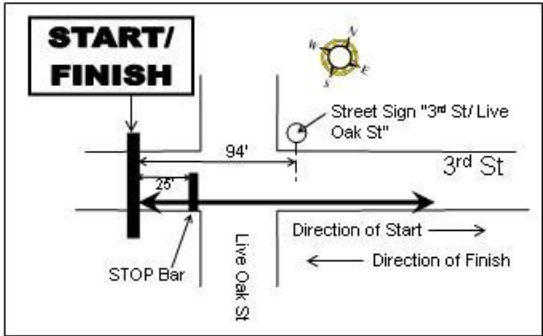

BAND ON THE RUN 5K

New Smyrna Beach

KEY POINTS

START IS ON THE SOUTH SIDE OF 3RD ST, FACING NORTHEAST. POINT IS 94 FEET WEST OF LINE WITH STREET SIGN 3RD ST/LIVE OAK ST.

FINISH IS THE SAME AS THE START, FACING SOUTHWEST.

1 MILE IS ON THE NORTH SIDE OF HAMILTON RD, FACING EAST. POINT IS 17 FEET 3 INCHES EAST OF (AFTER) LP 4 6589 6156.

TURNAROUND IS IN THE CENTER OF N RIVERSIDE DR, STARTING IN THE SOUTHBOUND LANES AND ROLLING TO THE NORTHBOUND LANES. POINT IS 64 FEET 4 INCHES SOUTH OF (AFTER) STREET SIGN "RIVERVIEW DR/RIVERSIDE DR".

KEY POINTS CONTINUED

2 MILE IS ON THE WEST SIDE OF RIVERSIDE DR, FACING NORTH. POINT IS 25 FEET SOUTH OF THE SOUTH EDGE OF THE SOUTH PAVED ENTRANCE TO 607 N RIVERSIDE DR.

3 MILE IS ON THE WEST SIDE OF MAGNOLIA ST, FACING NORTH. POINT IS IN LINE WITH AND WEST OF NORTH EDGE OF DRIVEWAY TO 1105 MAGNOLIA ST.

Runners have full use of the road out and back.

Cones to guide runners to turnaround

BAND ON THE RUN 5K

START / FINISH MAP

TURNAROUND MAP