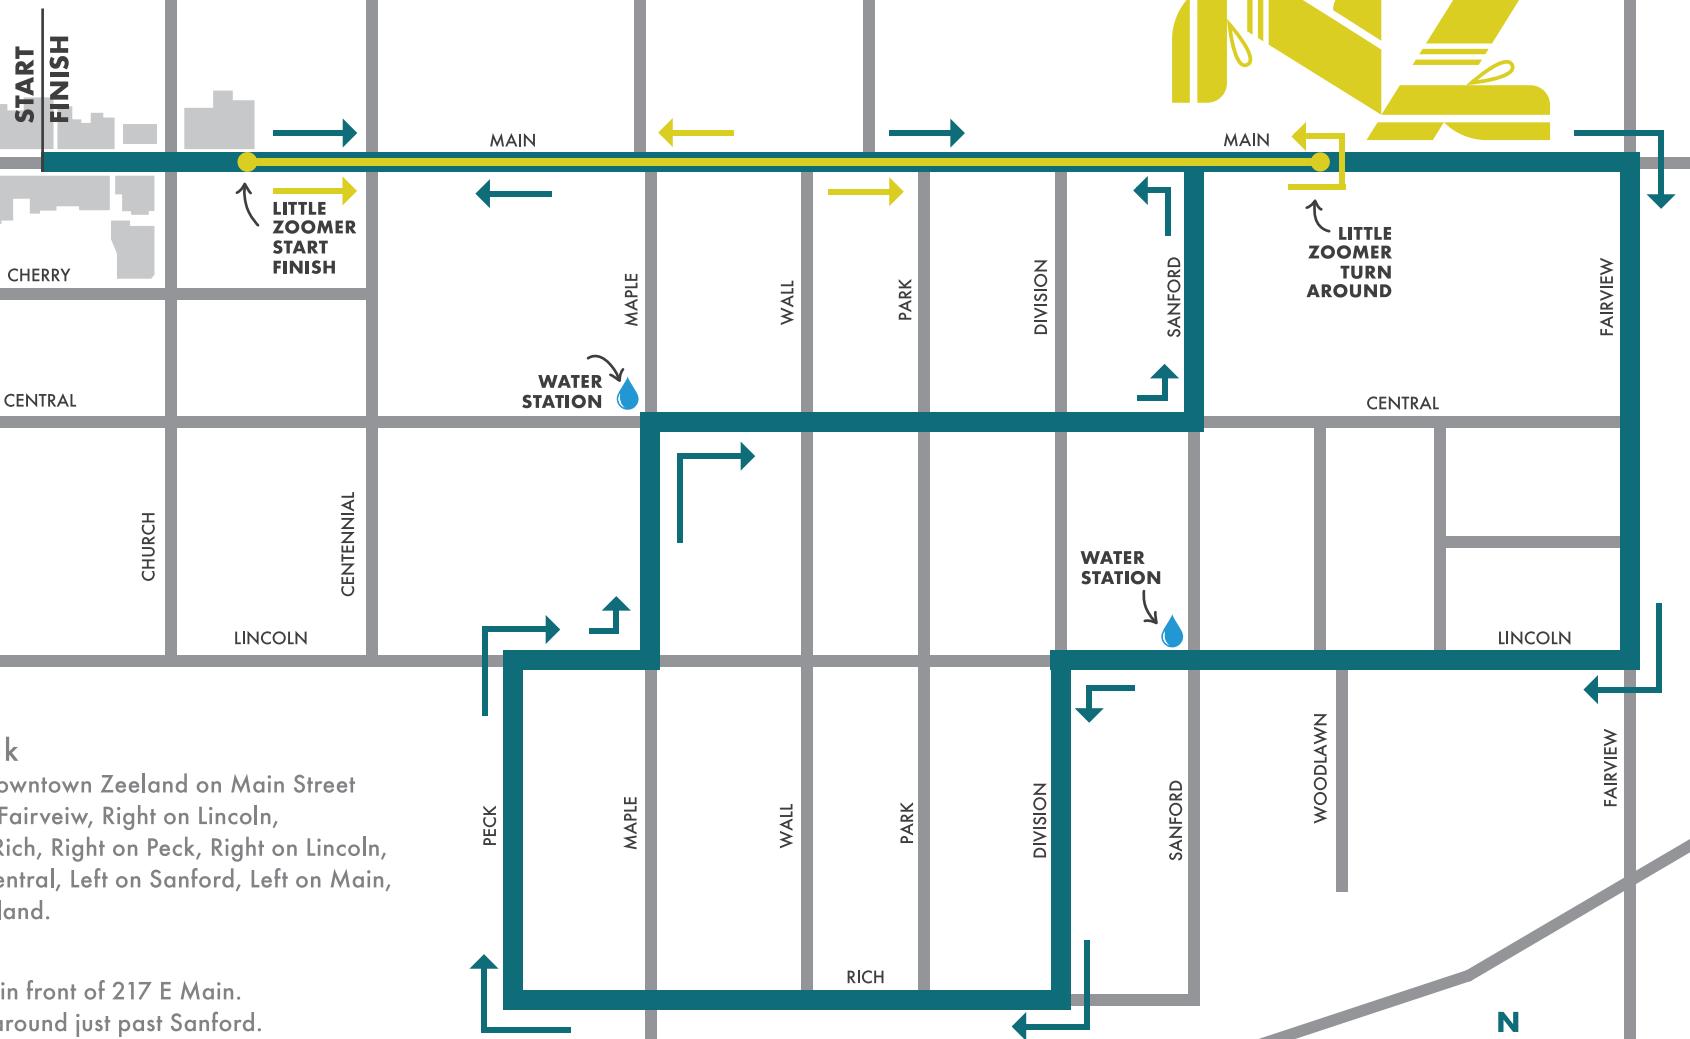

2026 ZEELAND ZOOM

ZEELAND ZOOM 5k

Start/Finish: Race starts Downtown Zeeland on Main Street facing East, Turn Right on Fairview, Right on Lincoln, Left on Division, Right on Rich, Right on Peck, Right on Lincoln, Left on Maple, Right on Central, Left on Sanford, Left on Main, Race Ends Downtown Zeeland.

LITTLE ZOOMERS

Start/Finish Church Street in front of 217 E Main. Head East on Main. Turn around just past Sanford. Head West on Main to Finish.