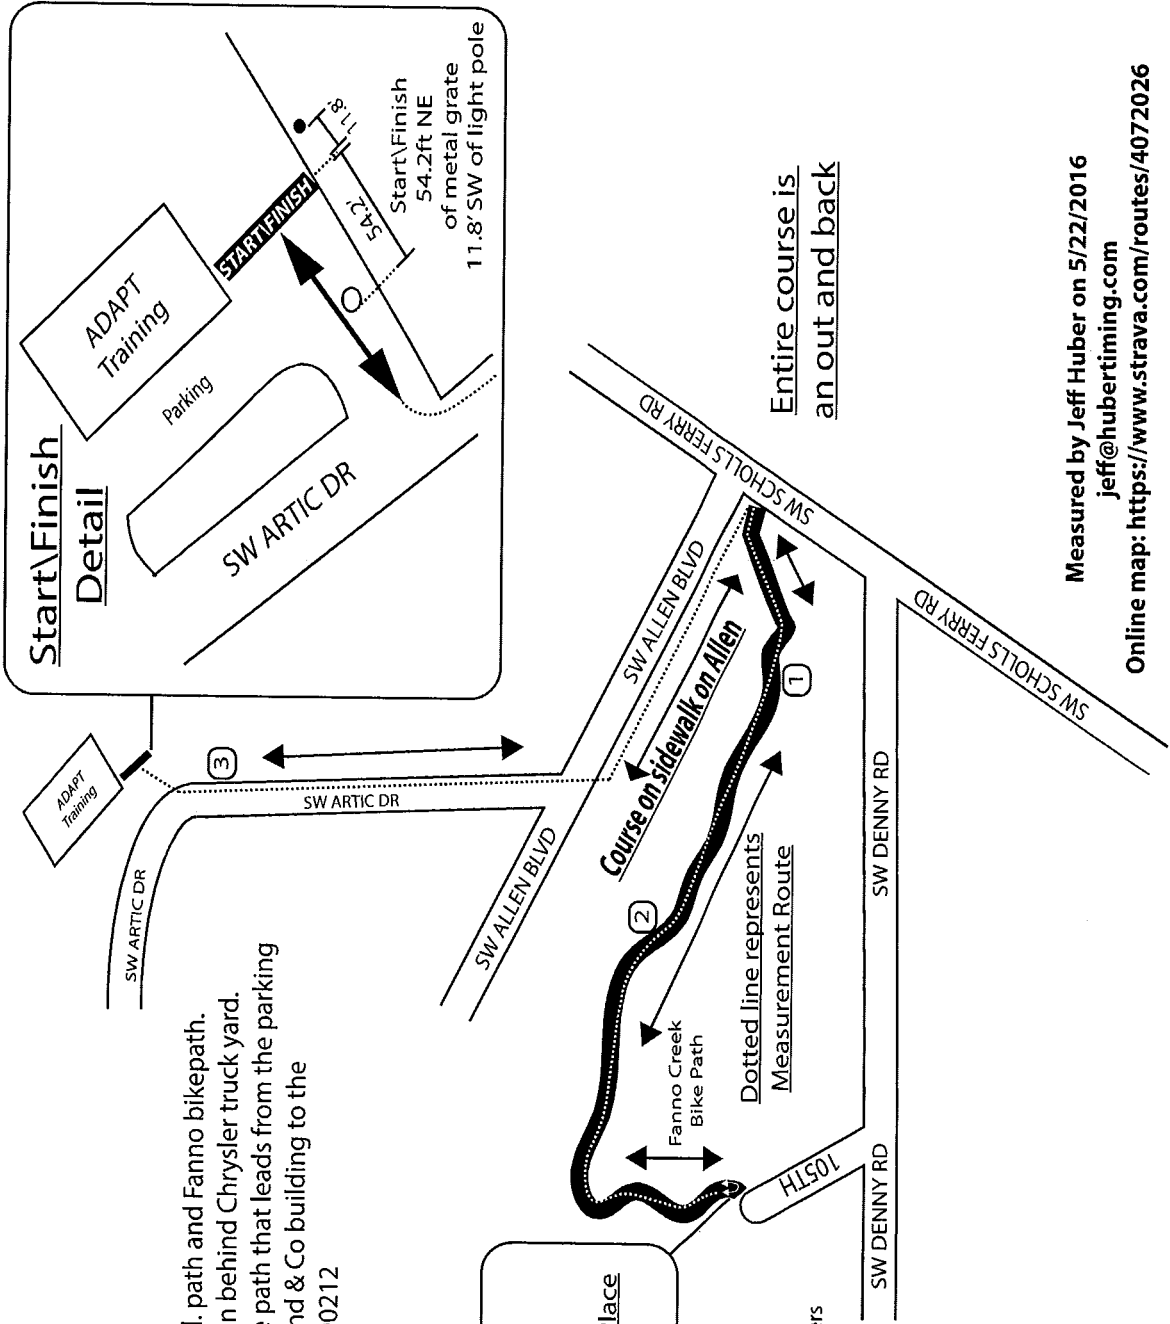

Beaverton Sun Run 5K - Beaverton OR USATF Certification # OR 16013LB

Certification effective from 7/21/2016 to 7/21/2026

Splits

- Mile 1** - 24' W of intersection of Fallbrook Pl. path and Fanno bikepath.
- Mile 2** - 70' W of E most Private Property sign behind Chrysler truck yard.
- Mile 3** - Directly in-front of the center of the path that leads from the parking lot for 5600 SW Arctic Dr \ David H Sutherland & Co building to the Artic Way sidewalk. 173.8' N of light pole # 90212

5K Turn Around
On Fanno Creek Path
19.7' N of N stair rail
leading from Corporate Place
office park to Fanno Path

Split GPS Coordinates NAD83

GPS coordinates given only to get close to described location. Use description to set mile markers

- Mile 1** - N45° 28.309' W 122° 46.713'
- Mile 2** - N45° 28.352' W 122° 46.826'
- Mile 3** - N45° 28.764' W 122° 46.720'

Entire course is
an out and back

Measured by Jeff Huber on 5/22/2016
jeff@hubertiming.com
Online map: <https://www.strava.com/routes/4072026>