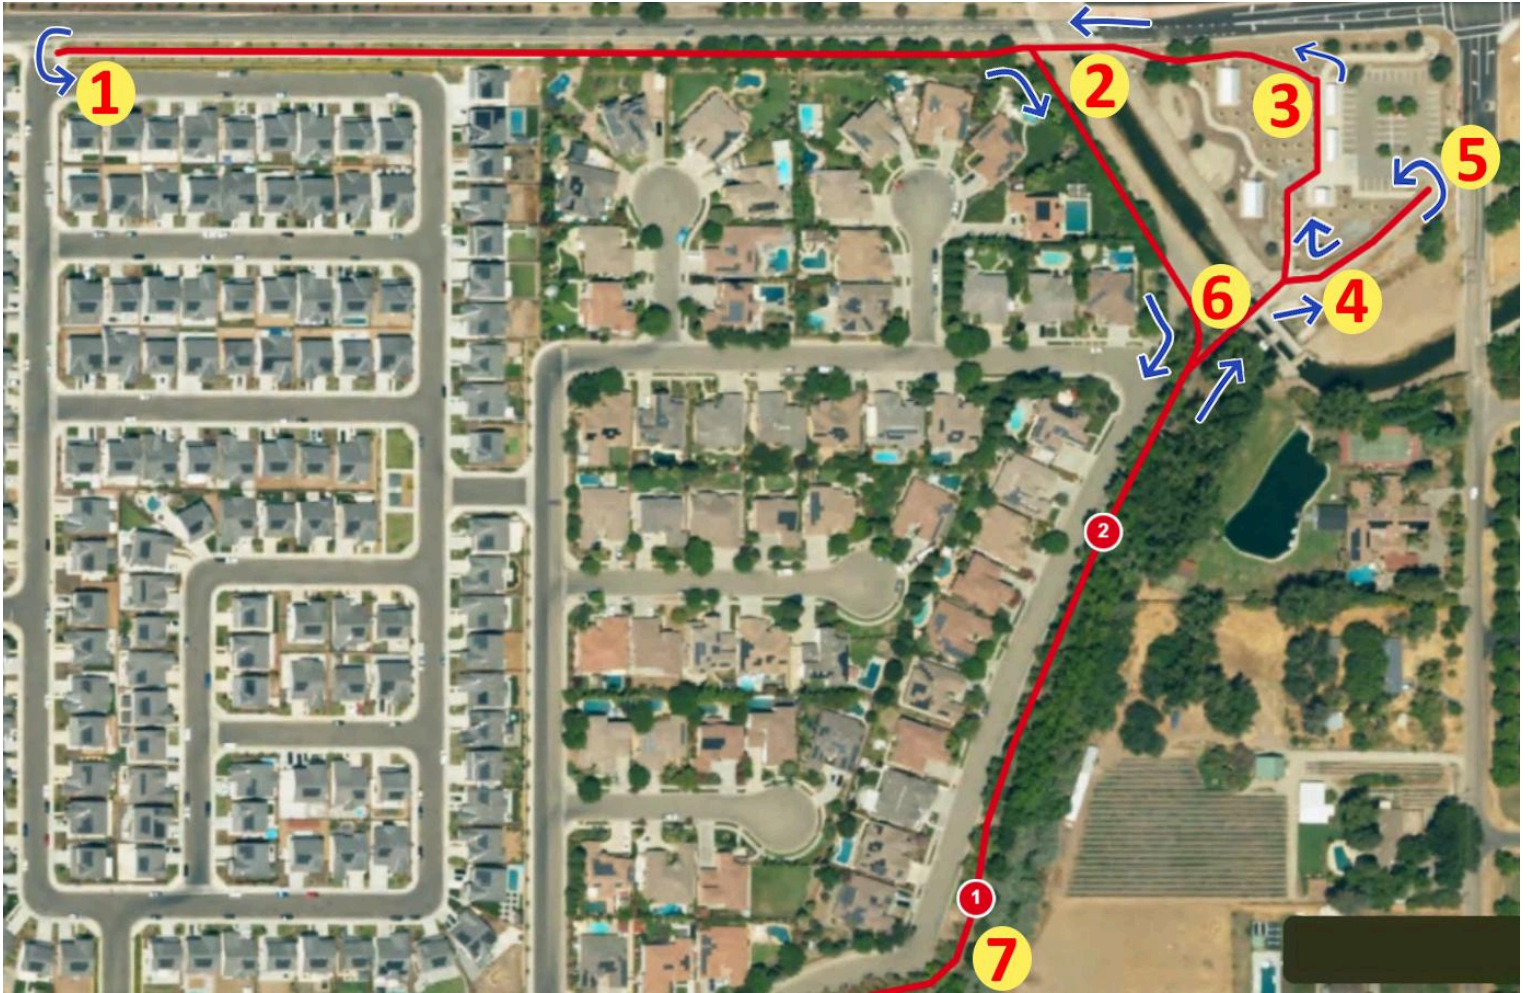

Dry Creek Trail Head Volunteers

POS	Location	#	Description
1	Course Monitor 1 924 Serena Ave	1	5k Turn Around All Runners turn around
2	Course Monitor 2 Dry Creek Trail Head 2	1	Runners coming from start go straight Runners returning turn right
3	Course Monitor 3 Dry Creek Trail Head 3	1	Runners turn left
4	Course Monitor 4 Dry Creek Trail Head 4	1	Runners coming from start turn left Runners returning go straight
5	Course Monitor 5 Dry Creek Trail Head 5	1	All Runners turn around
6	Course Monitor 6 1299 Everglade Ave	1	Runners coming from start turn left Runners returning go straight
7	2 Mile Turn & Aid Station 1134 Riordan	2	2 Mile Turn Around Hand out waters to runners