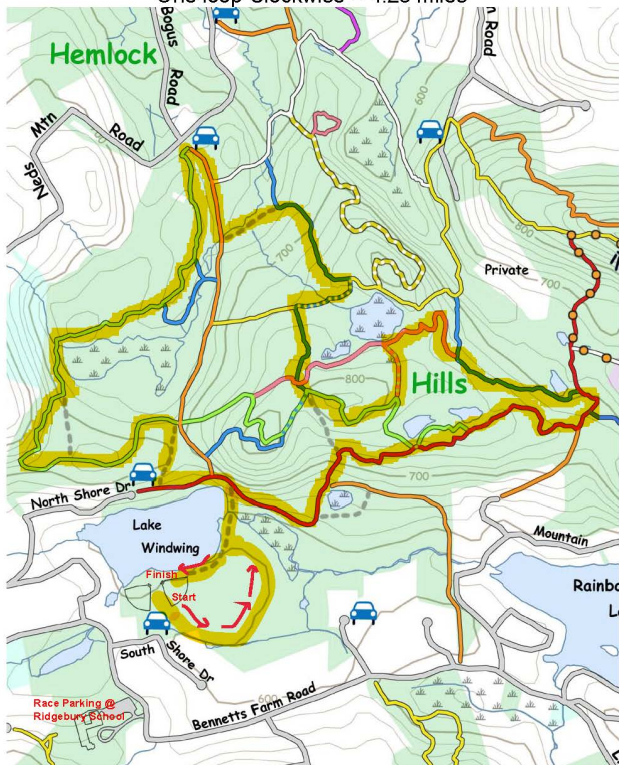

Where the Pavement Ends Trail Race Course  
One loop Clockwise = 4.25 miles

Updated 9/2019