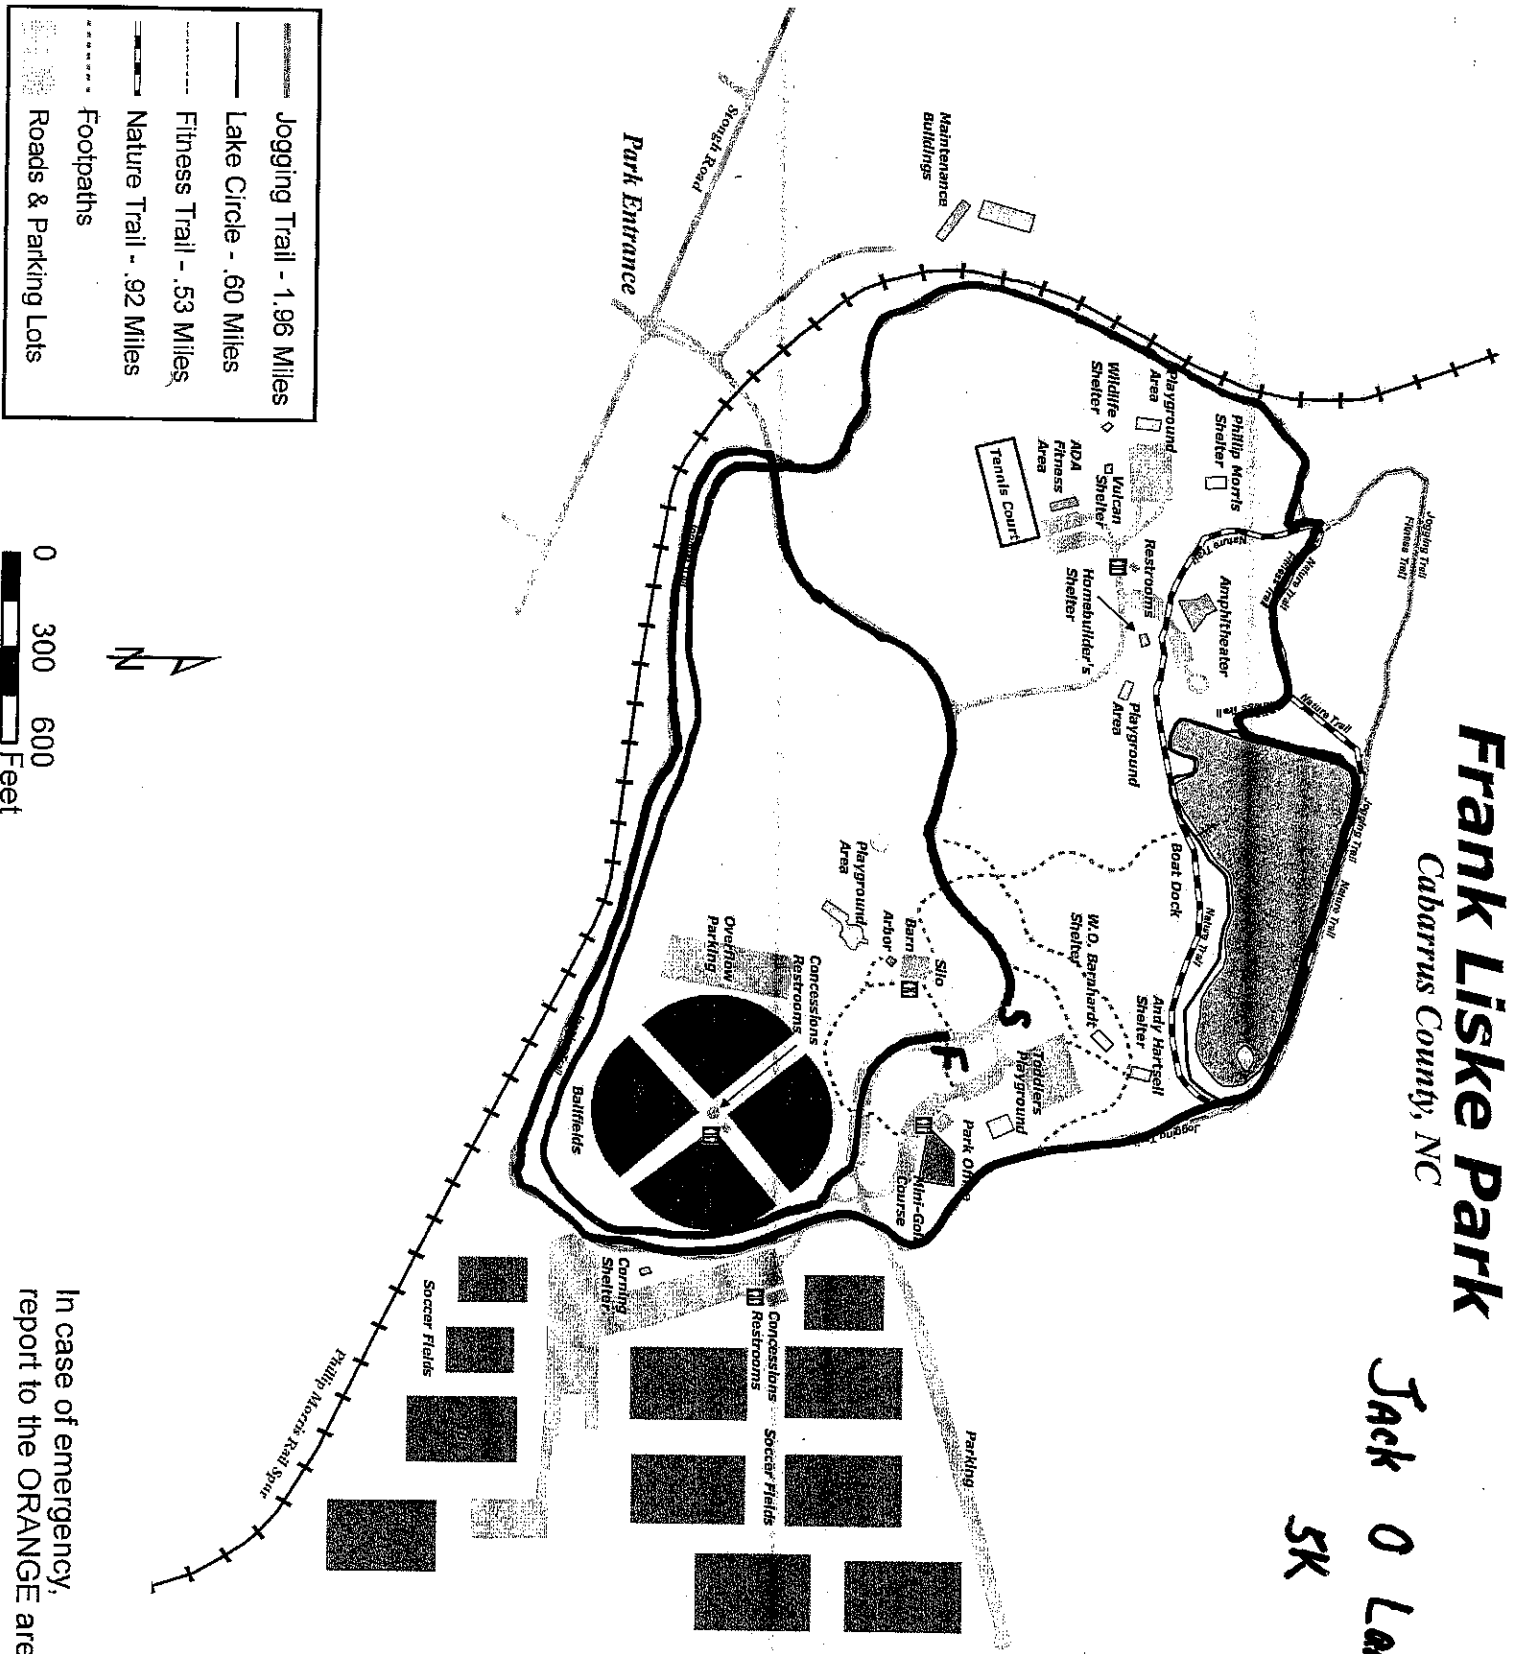

# Frank Liske Park

Cabarrus County, NC

Jack O Lantern Tent  
5K

Barn Area Includes:  
Upper Level  
Lower Level  
Shed 1  
Shed 2  
Group Sites 2, 3, 4

In case of emergency,  
report to the ORANGE area nearest your location.