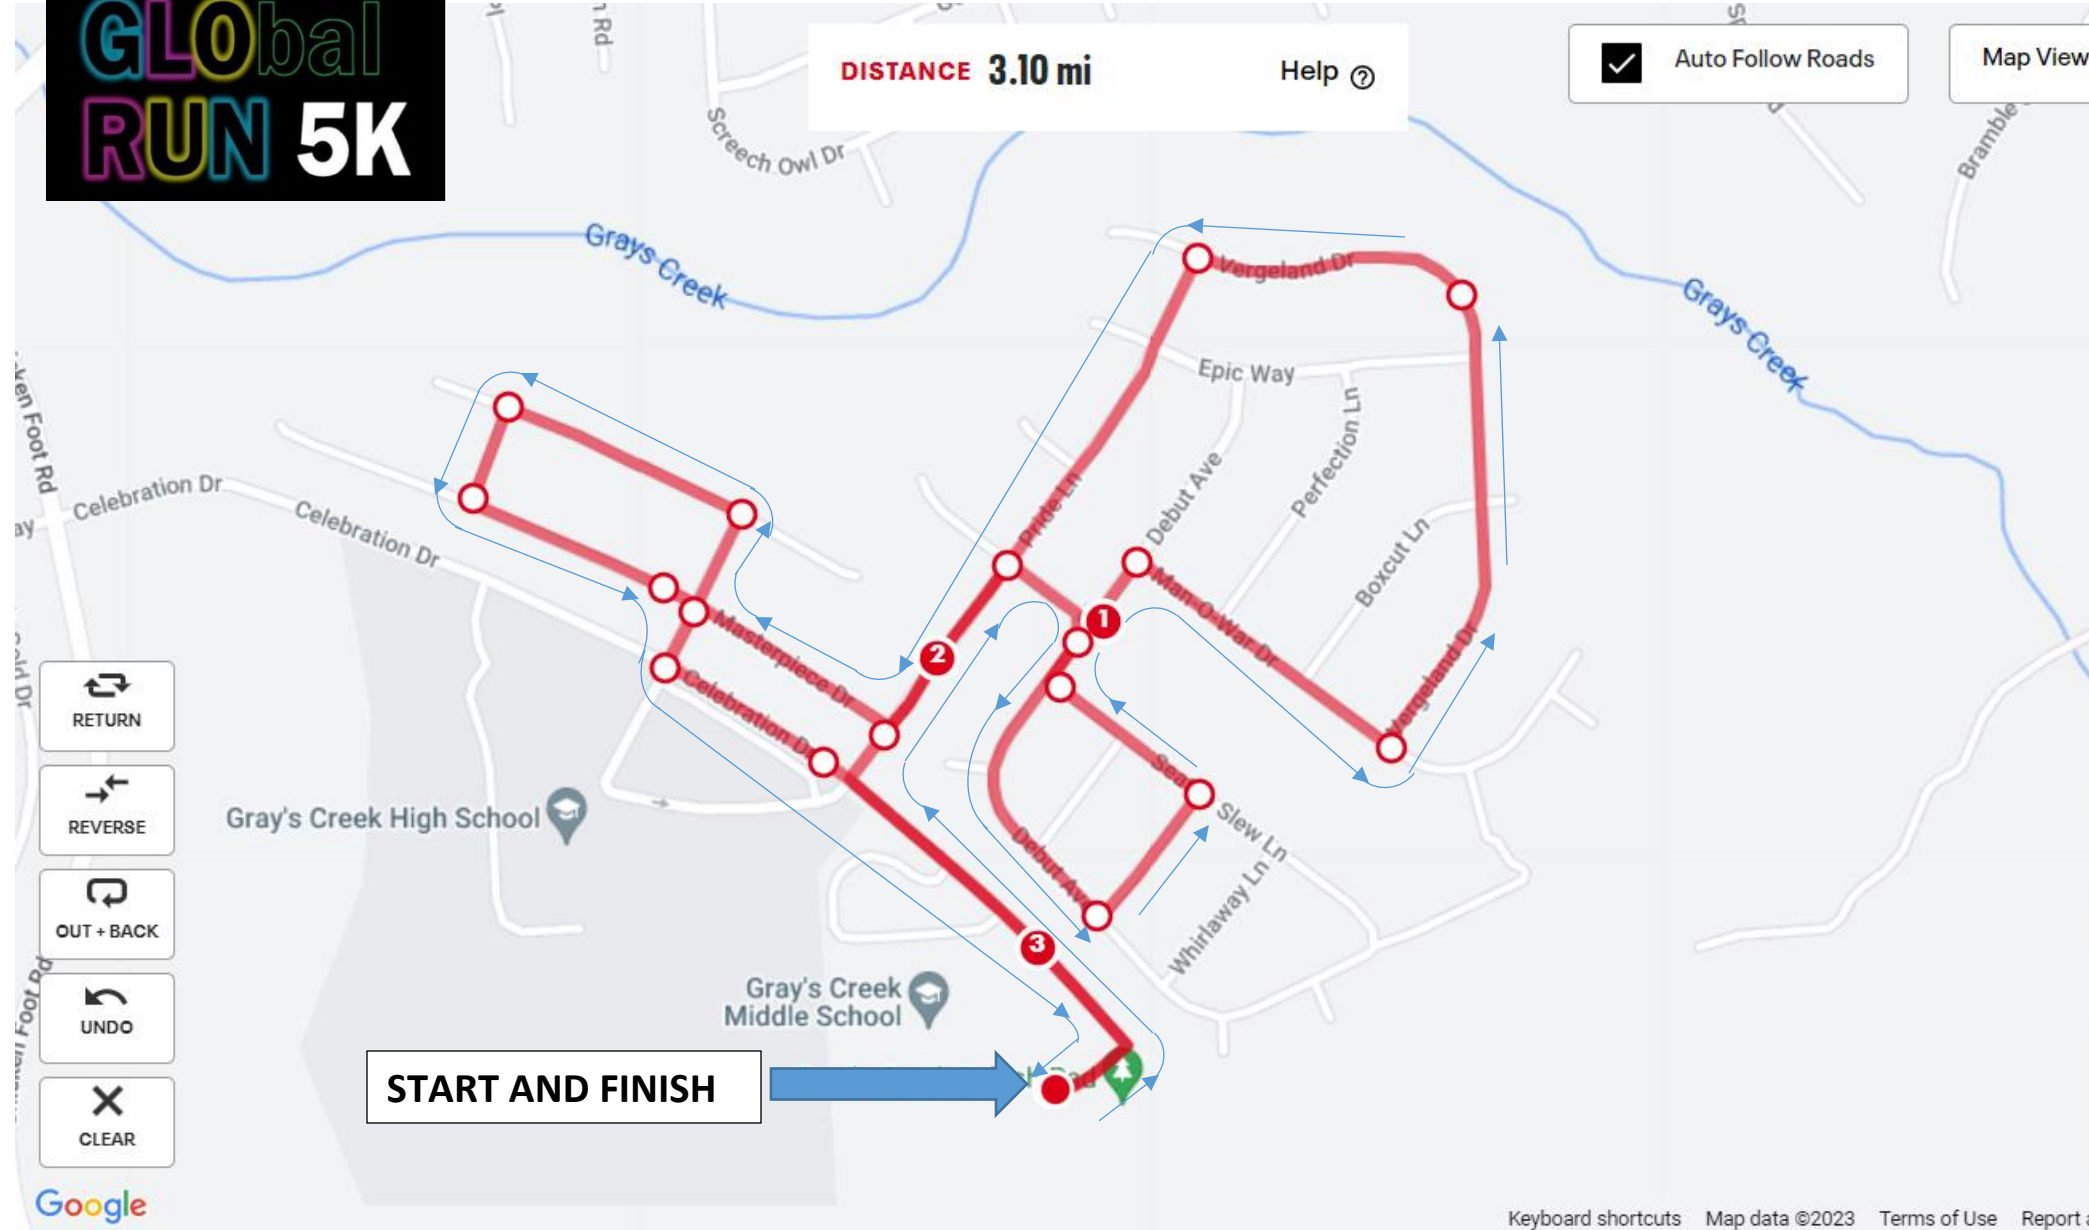

Gray's Creek Middle School

GLOBAL RUN 5K

DISTANCE 3.10 mi

Help ?

Auto Follow Roads

Map View

RETURN

REVERSE

OUT + BACK

UNDO

CLEAR