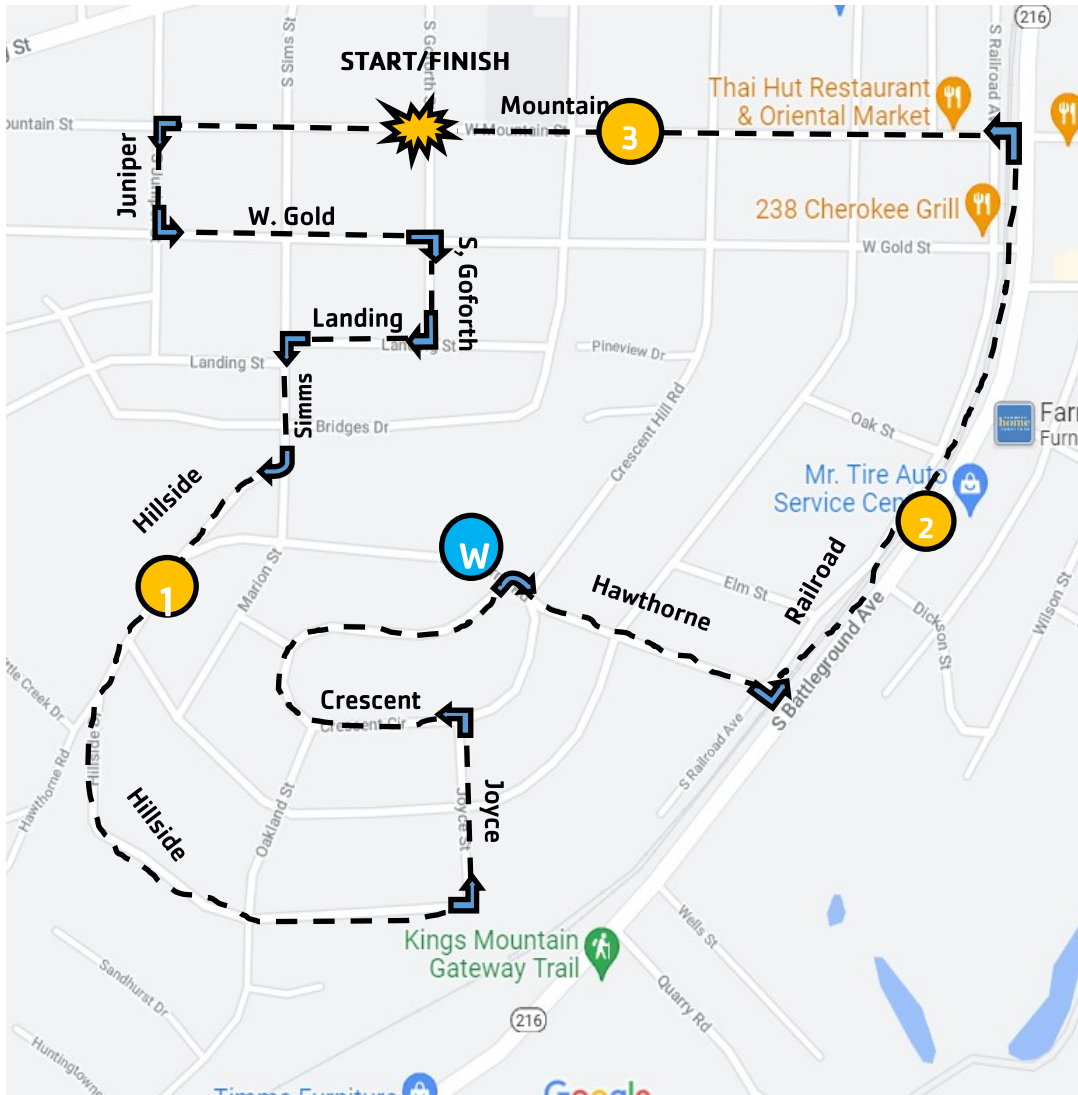

FOR YOUTH DEVELOPMENT®
 FOR HEALTHY LIVING
 FOR SOCIAL RESPONSIBILITY

JINGLE BELL ROCKIN' RUN RACE COURSE

(turn by turn)

- Race Start on Mountain at FBC running West
- Left on Juniper
- Left on W. Gold
- Right on S. Goforth
- Right On Landing
- Left on Simms
- Right on Hillside
- Left on Joyce
- Left on Crescent
- Right On Hawthorne
- Left on Railroad
- Left on Mountain
- Finish Line