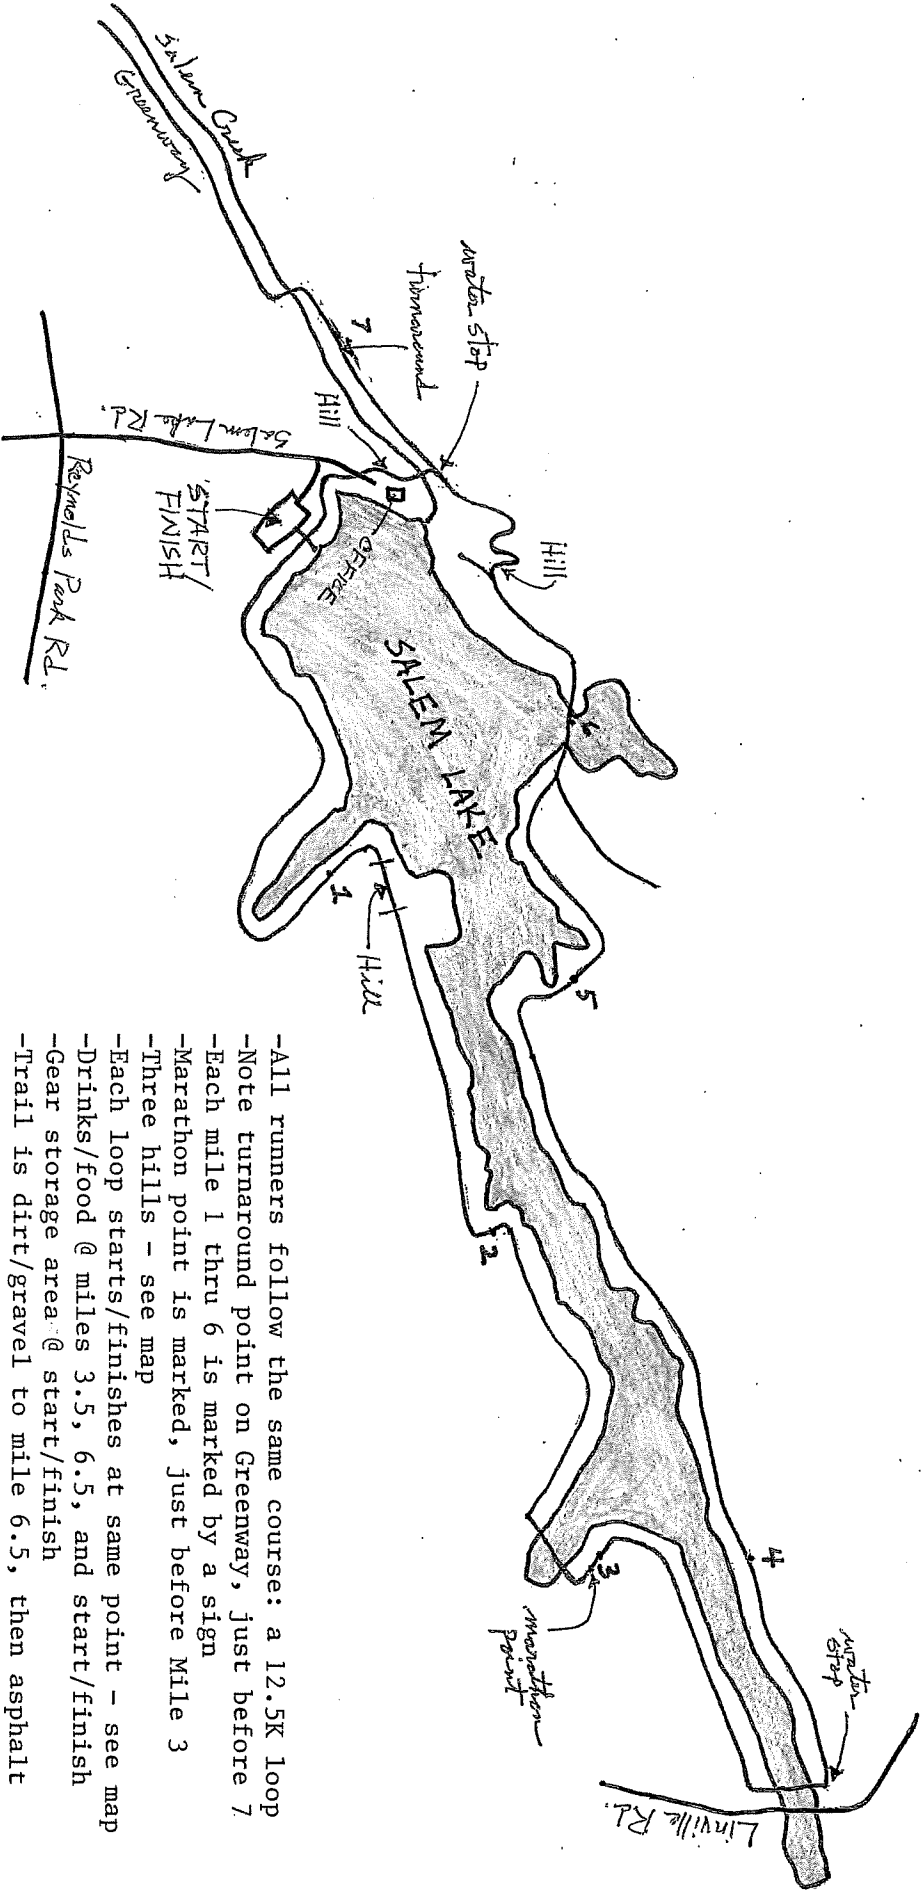

FROSTY 50 TRAIL RACES 50K, 25K, and 50K Relay

Winston-Salem NC

- All runners follow the same course: a 12.5K loop
- Note turnaround point on Greenway, just before 7
- Each mile 1 thru 6 is marked by a sign
- Marathon point is marked, just before Mile 3
- Three hills - see map
- Each loop starts/finishes at same point - see map
- Drinks/food @ miles 3.5, 6.5, and start/finish
- Gear storage area @ start/finish
- Trail is dirt/gravel to mile 6.5, then asphalt