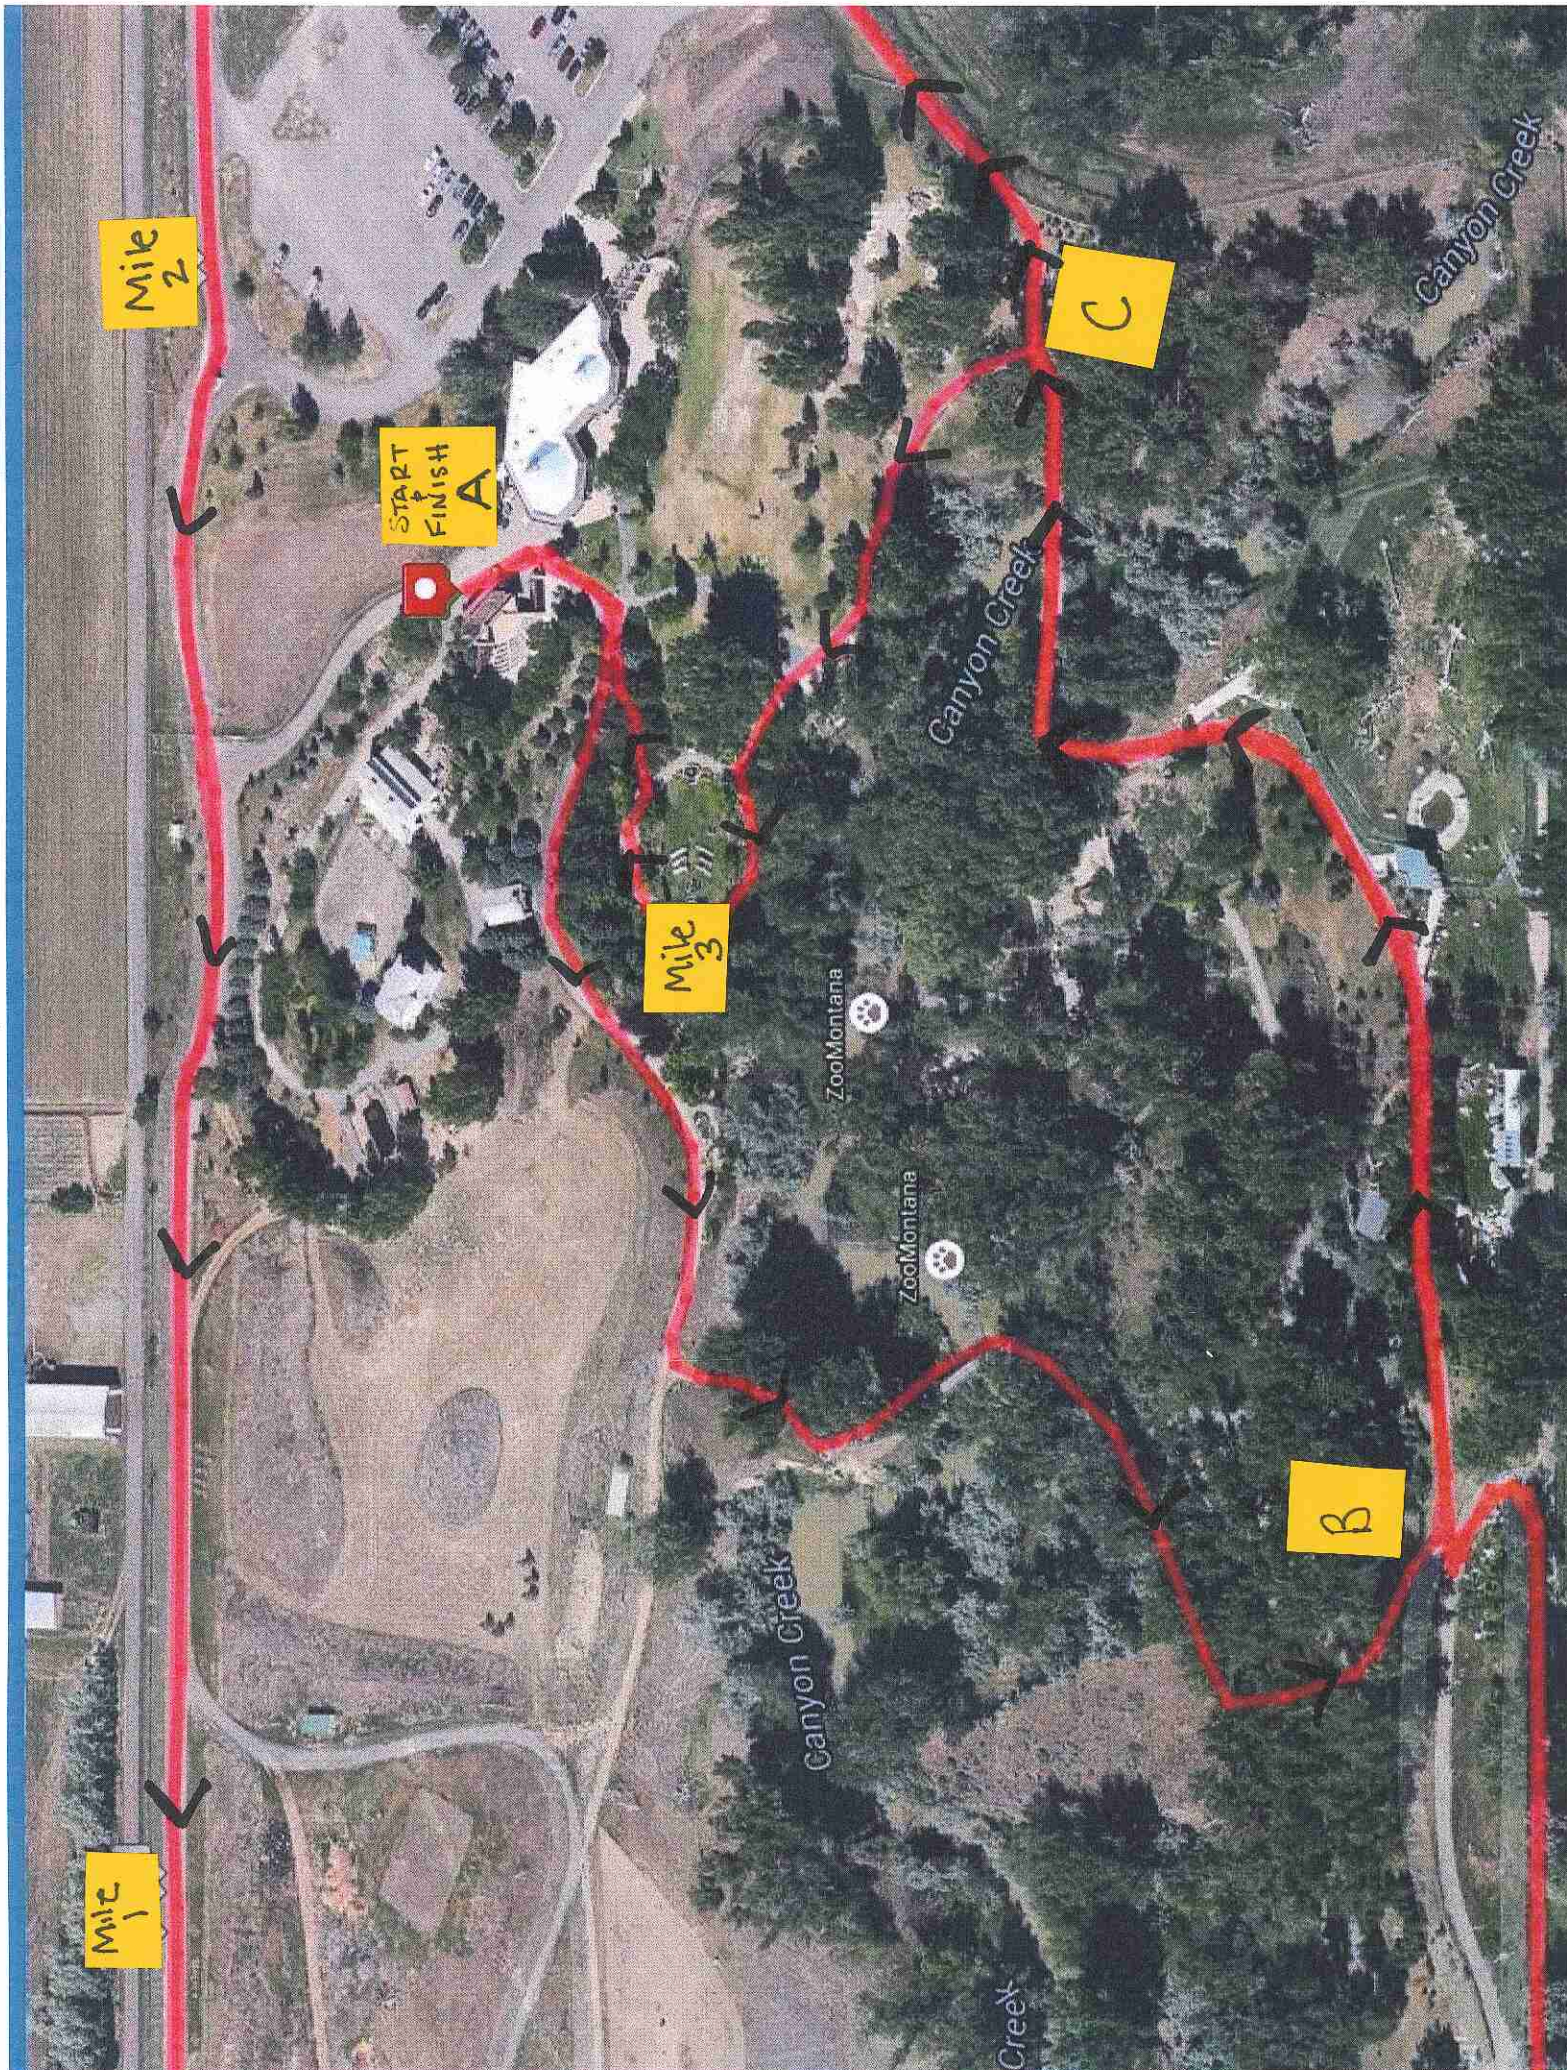

Point A: Start & Finish behind the Amphitheater

Race Instructions:

1. Run Point A to Point B
2. Run Point B to Point C.
3. Run Point C to Point C TWO TIMES
4. Run Point C to Point A

Mile 2

START
FINISH
A

C

Mile 3

B

Mile 1

ZooMontana

ZooMontana

Canyon Creek

Canyon Creek

Canyon Creek

Creek