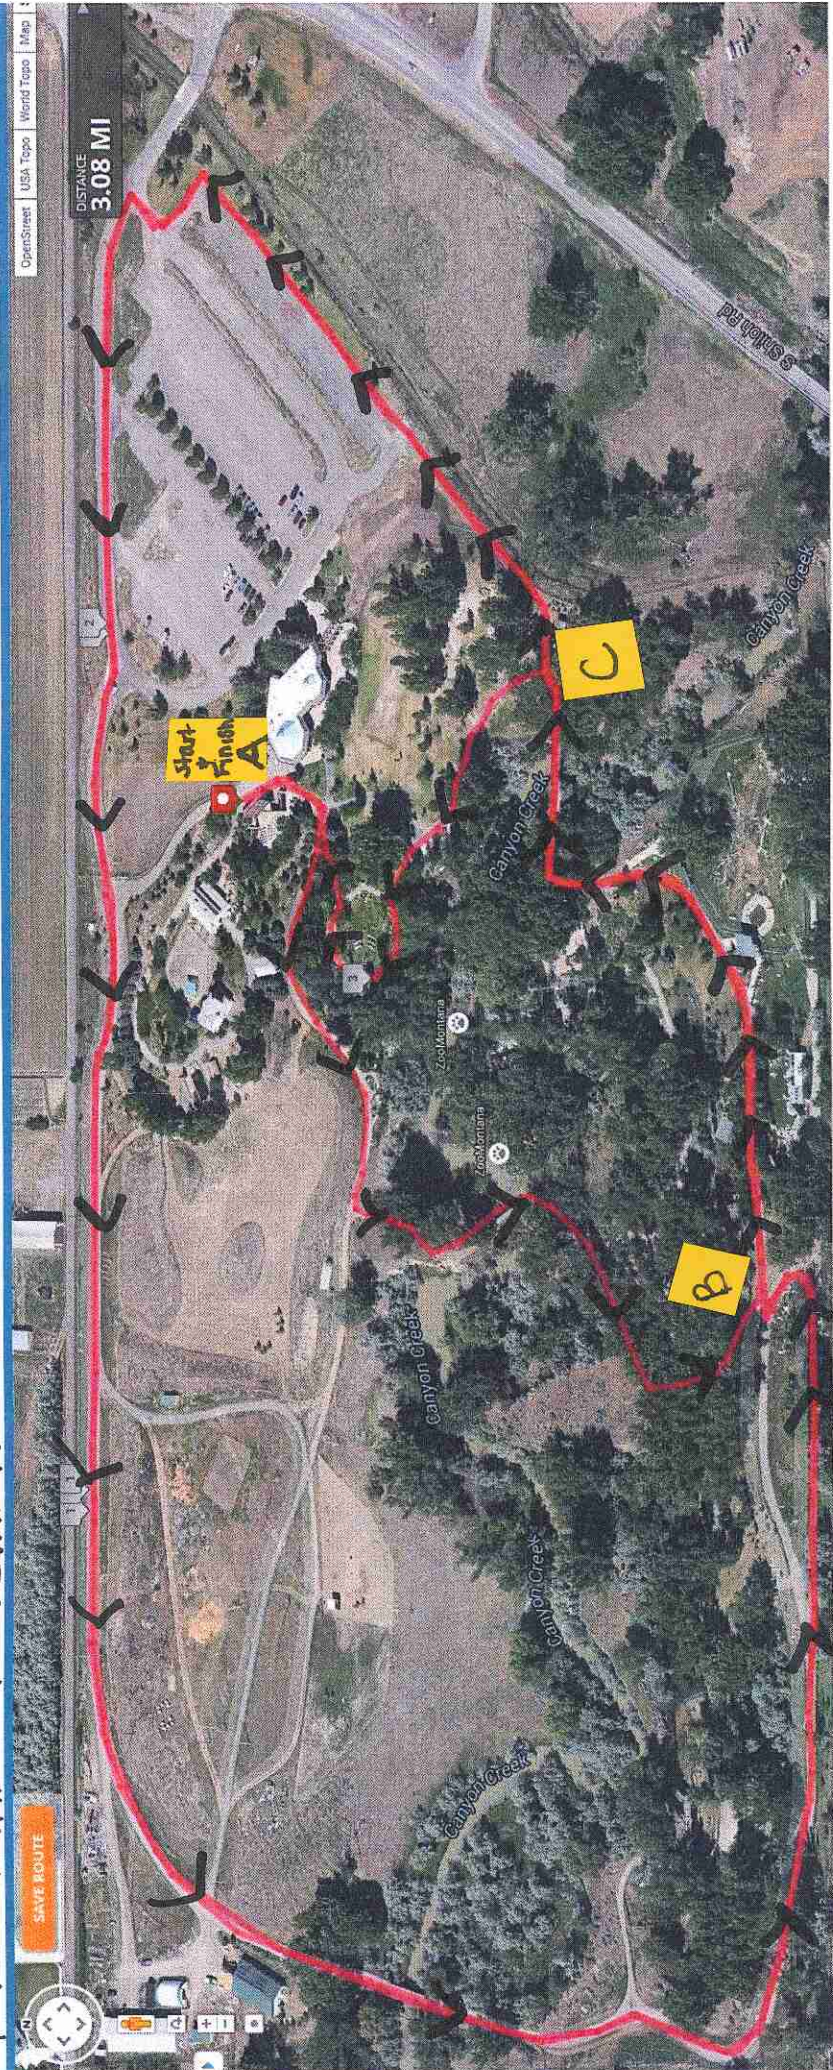

Point A: Start & Finish behind the Amphitheater

Race Instructions:

1. Run Point A to Point B
2. Run Point B to Point C.
3. Run Point C to Point C TWO TIMES
4. Run Point C to Point A

Mile 2

START
FINISH
A

C

Mile 3

B

Mile 1

ZooMontana

ZooMontana

Canyon Creek

Canyon Creek

Canyon Creek

Creek