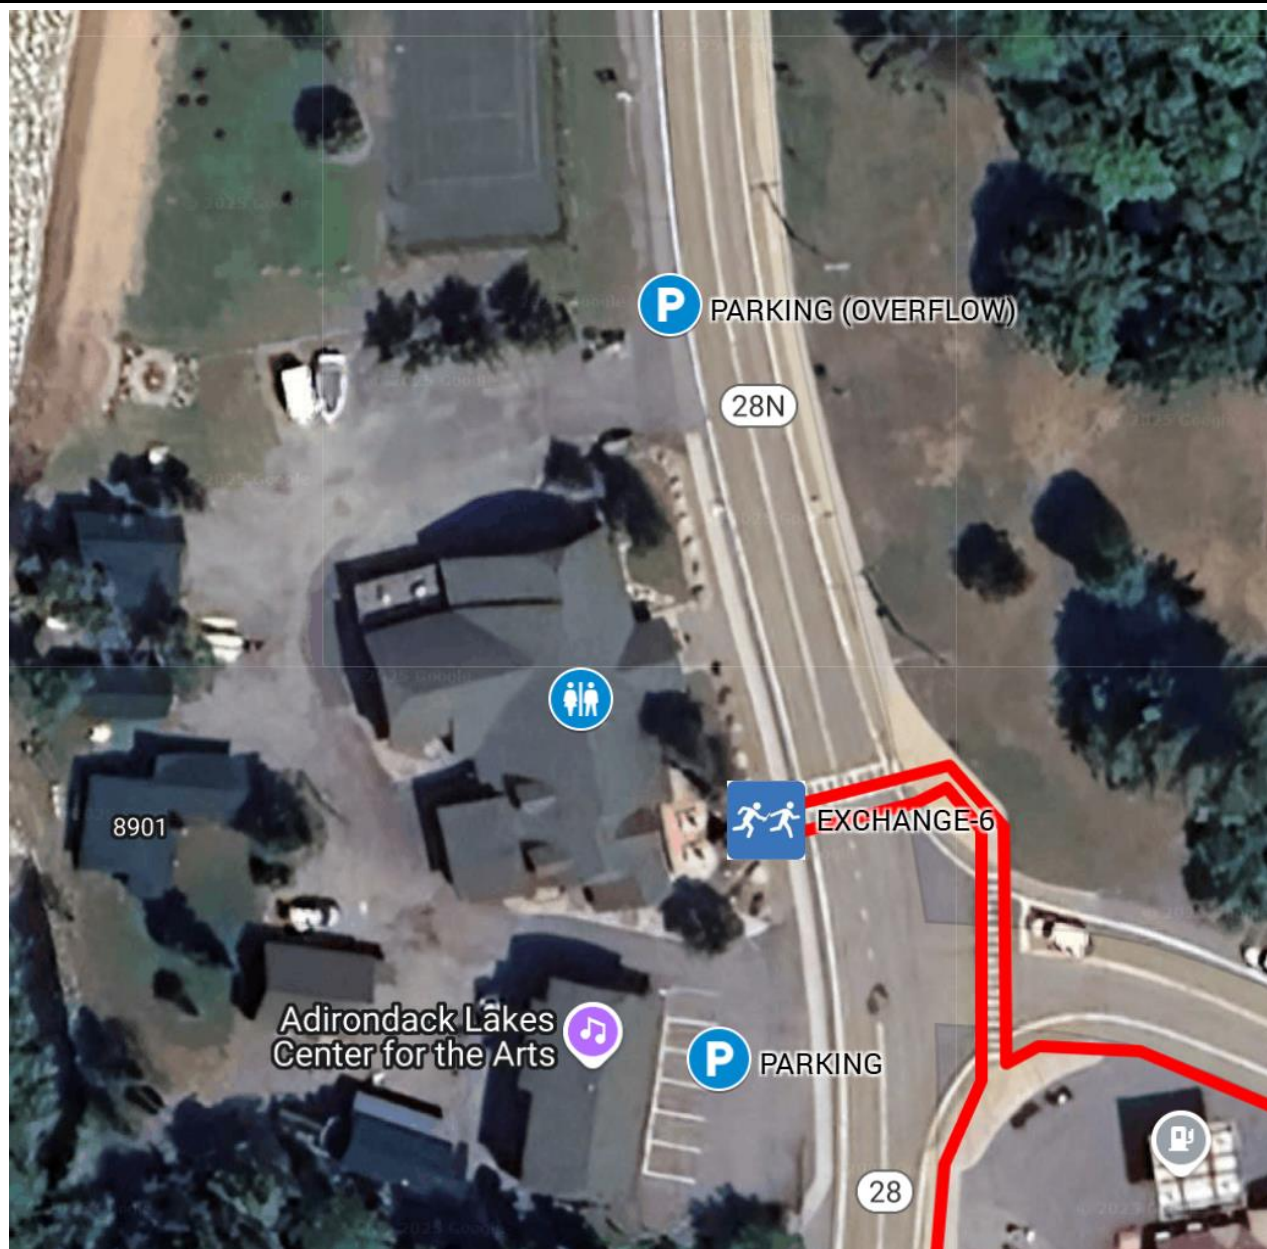

P2B ADK RELAY — EXCHANGE OVERVIEW

EX #	6	Hex & Hop Taproom / ADK Arts
ADDRESS	8897 NY-30, Blue Mountain Lake, NY 12812	
GPS COORDINATES	43.857183, -74.431203	
PARKING	TAPROOM PARKING & ALONG SHOULDER OF ROAD	
RESTROOMS	FACILITY RESTROOMS (BEHIND GAS STATION)	
EX TRANSITION	EXCHANGE AT CROSSWALK INFRONT OF STRONG ROPE	
EXCHANGE OPEN	8/7/26 2:45 PM	
EXCHANGE CLOSE	8/7/26 5:45 PM