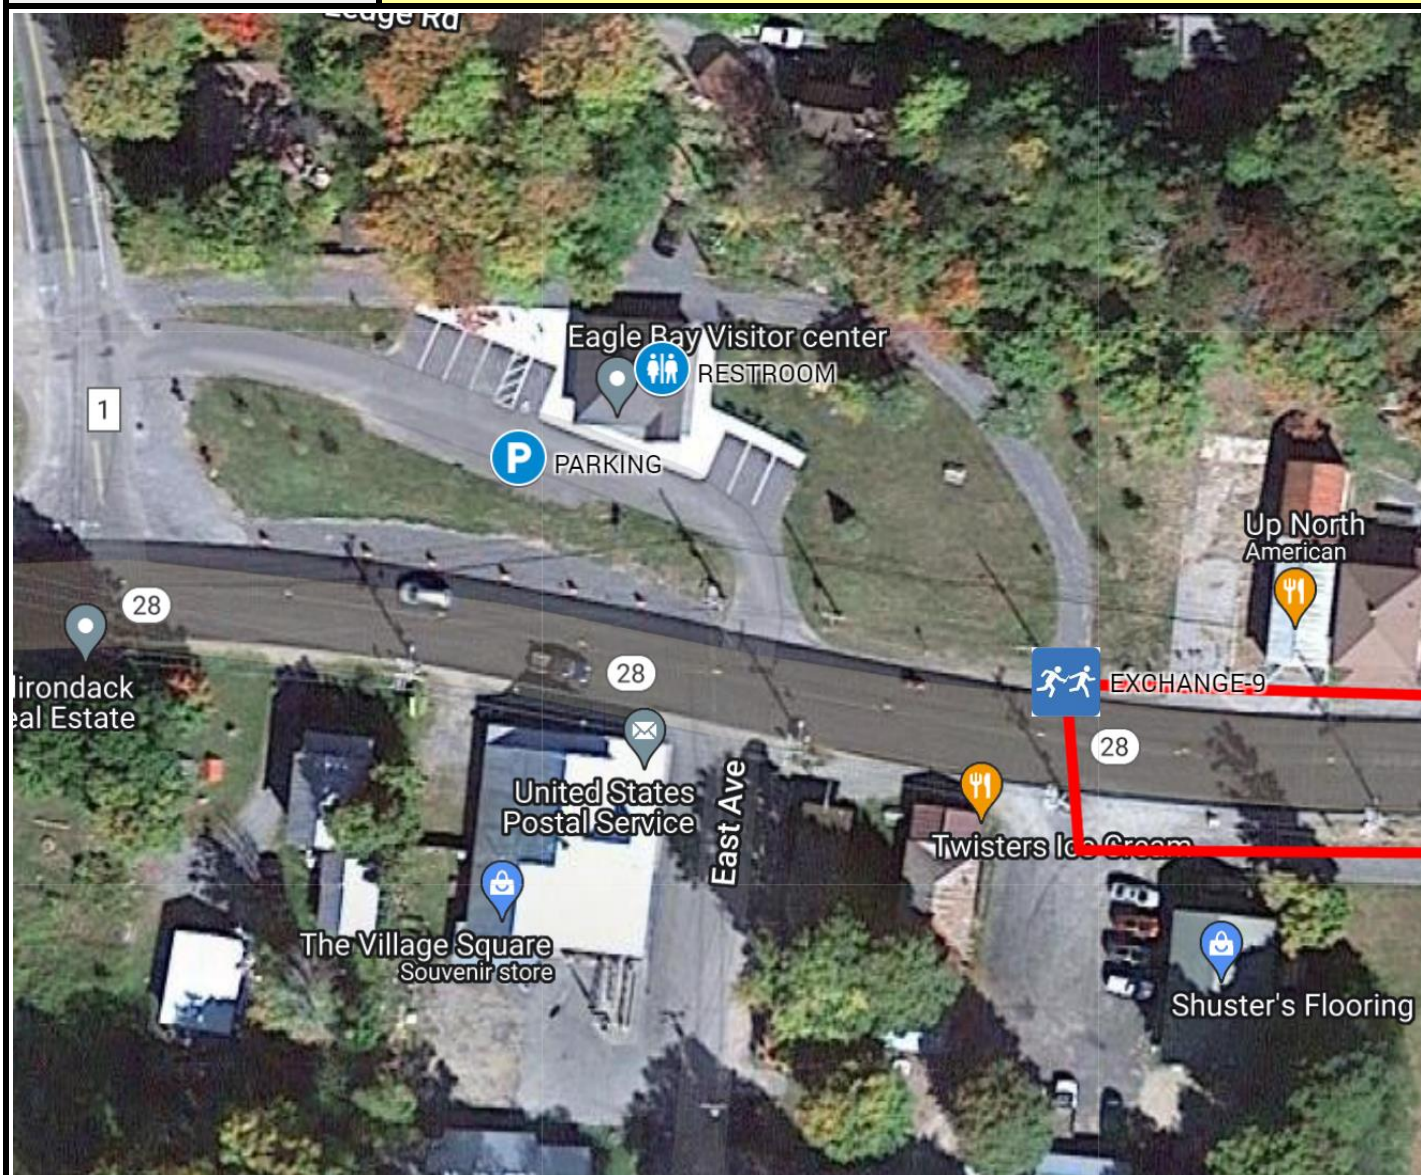

P2B ADK RELAY — EXCHANGE OVERVIEW

EX #	6	Hex & Hop Taproom / ADK Arts
ADDRESS	8897 NY-30, Blue Mountain Lake, NY 12812	
GPS COORDINATES	43.857183, -74.431203	
PARKING	TAPROOM PARKING & ALONG SHOULDER OF ROAD	
RESTROOMS	FACILITY RESTROOMS (BEHIND GAS STATION)	
EX TRANSITION	EXCHANGE AT CROSSWALK INFRONT OF STRONG ROPE	
EXCHANGE OPEN	8/7/26 2:45 PM	
EXCHANGE CLOSE	8/7/26 5:45 PM	

P2B ADK RELAY — EXCHANGE OVERVIEW

EX #	7	Burke's Marina
ADDRESS	592 NY-28, Raquette Lake, NY 13436	
GPS COORDINATES	43.806777, -74.621214	
PARKING	MARINA DIRT PARKING LOT OFF SHOULDER OF ROAD	
RESTROOMS	FACILITY RESTROOMS (BY MARINA BUILDING)	
EX TRANSITION	SHOULDER OF ROAD INFRONT OF MARINA	
EXCHANGE OPEN	8/7/26 4:30 PM	
EXCHANGE CLOSE	8/7/26 7:15 PM	

P2B ADK RELAY — EXCHANGE OVERVIEW

EX #	8	Raquette Lake Town Center
ADDRESS	1 Main St, Co Rd 2, Raquette Lake, NY 13436	
GPS COORDINATES	43.813034, -74.657467	
PARKING	TOWN PARKING AREA & POST OFFICE (OVERFLOW)	
RESTROOMS	PORTABLE TOILET (LOCATED IN TOWN CENTER)	
EX TRANSITION	SHOULDER OF ROAD ACROSS POST OFFICE	
EXCHANGE OPEN	8/7/26 5:00 PM	
EXCHANGE CLOSE	8/7/26 7:30 PM	

P2B ADK RELAY — EXCHANGE OVERVIEW

EX #	9	Eagle Bay Vistor Office
ADDRESS	5547 NY-28, Old Forge, NY 13420	
GPS COORDINATES	43.768847, -74.815248	
PARKING	VISITOR CENTER PARKING LOT	
RESTROOMS	FACILITY RESTROOMS (INSIDE VISITOR CENTER)	
EX TRANSITION	AT SIDEWALK CROSSING INFRONT OF VISITOR CENTER	
EXCHANGE OPEN	8/7/26 6:30 PM	
EXCHANGE CLOSE	8/7/26 9:30 PM	