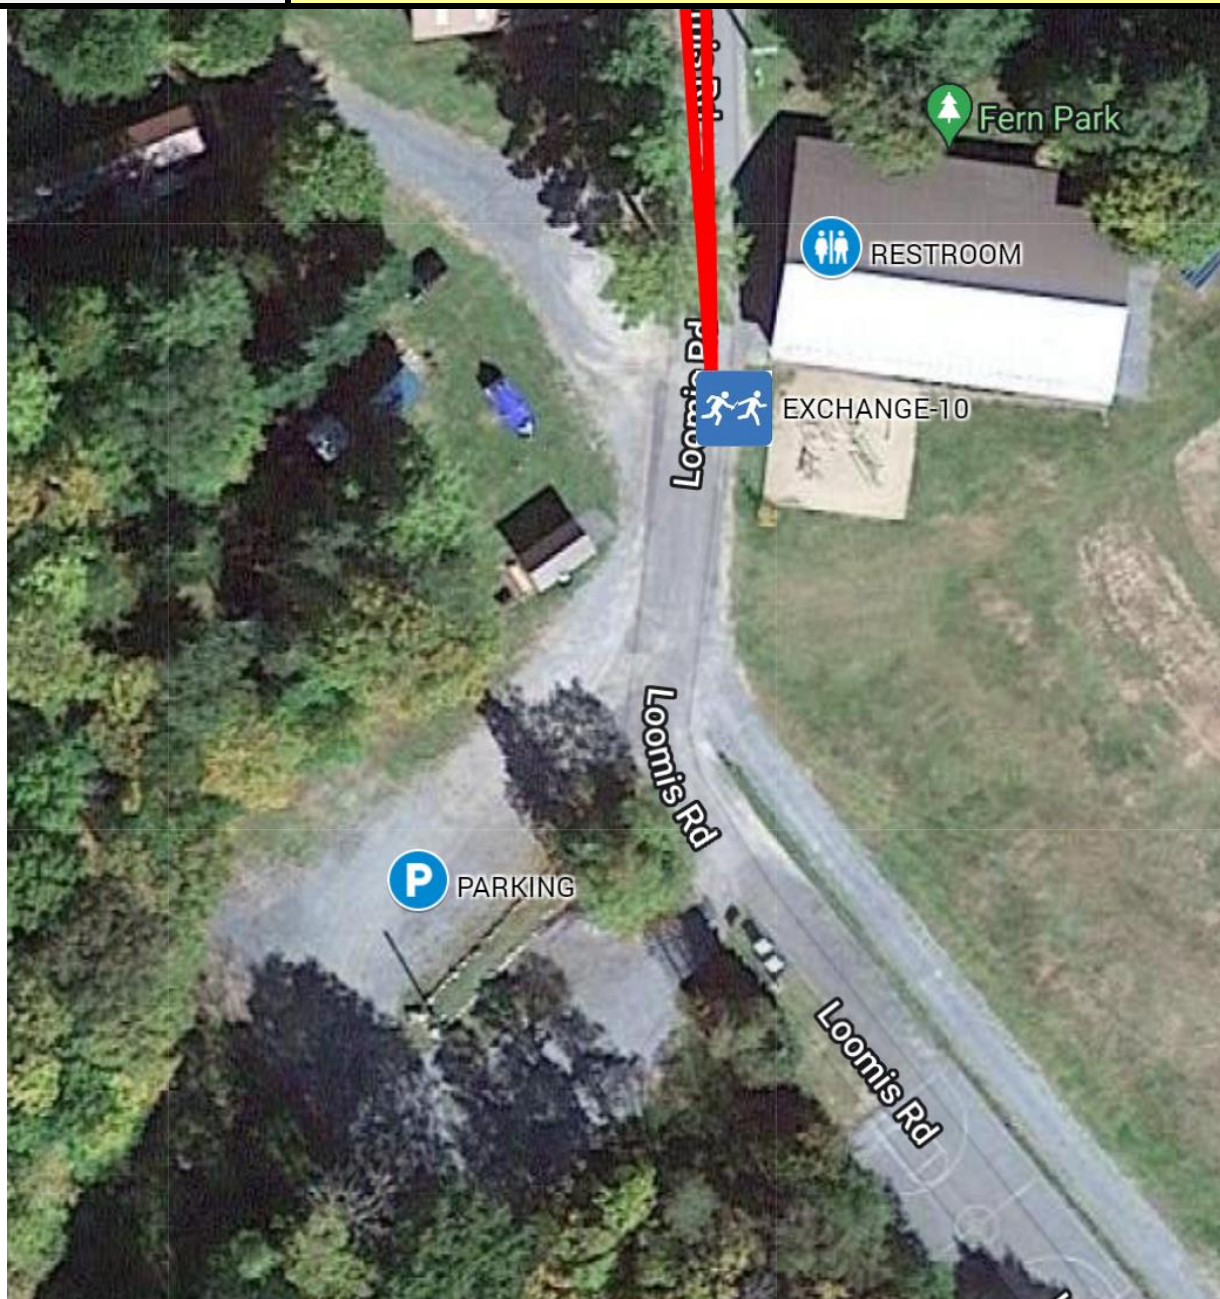

P2B ADK RELAY — EXCHANGE OVERVIEW

EX #	10	Fern Park
ADDRESS	9 Loomis Rd, Inlet, NY 13360	
GPS COORDINATES	43.748119, -74.797061	
PARKING	FERN PARK PARKING LOT	
RESTROOMS	FACILITY RESTROOMS (INSIDE PARK BUILDING)	
EX TRANSITION	INFRONT OF PARK BUILDING	
EXCHANGE OPEN	8/7/26 6:45 PM	
EXCHANGE CLOSE	8/7/26 10:00 PM