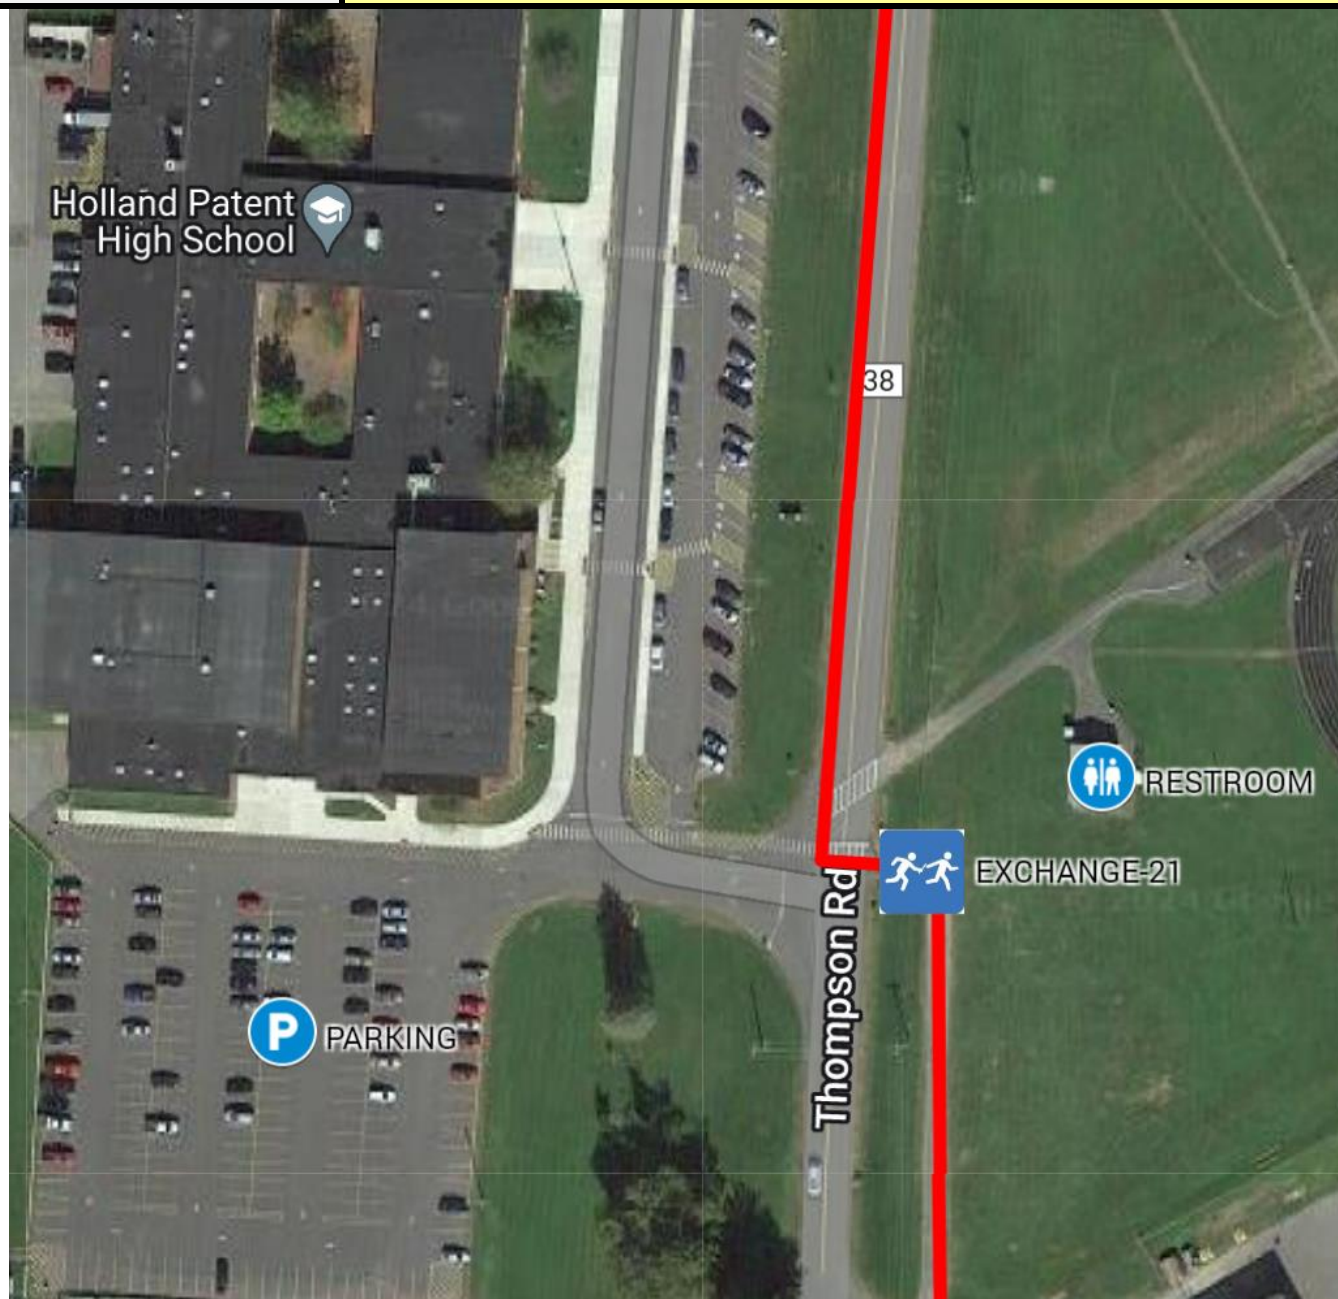

P2B ADK RELAY — EXCHANGE OVERVIEW

EX #	21	Holland Patent High School
ADDRESS	8079 Thompson Rd, Holland Patent, NY 13354	
GPS COORDINATES	43.252649, -75.253155	
PARKING	SOUTH PAVED PARKING LOT	
RESTROOMS	FACILITY RESTROOMS (BY TRACK)	
EX TRANSITION	ON SIDEWALK BY TRACK	
EXCHANGE OPEN	8/8/26 12:45 PM	
EXCHANGE CLOSE	8/8/26 5:00 PM