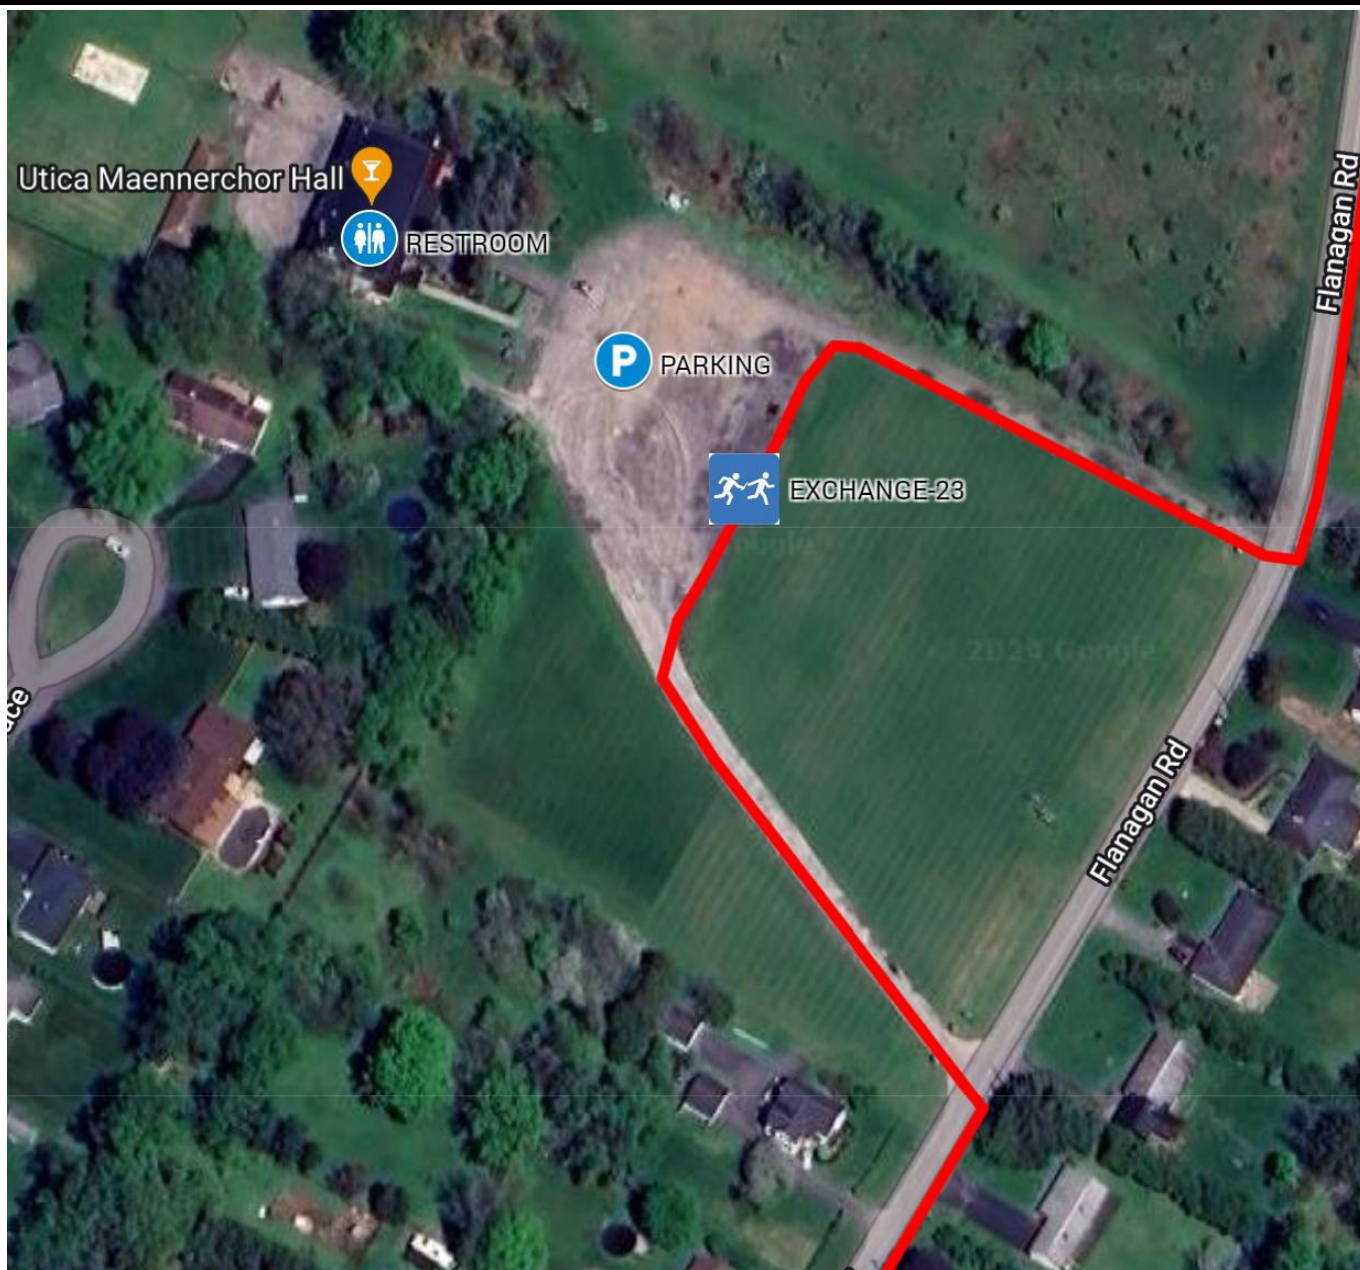

P2B ADK RELAY — EXCHANGE OVERVIEW

EX #	3	OK Slip Falls Trailhead Parking
ADDRESS	NY-28, Indian Lake, NY 12842	
GPS COORDINATES	43.772142, -74.129661	
PARKING	TRAILHEAD PARKING & SIDE OF OLD RT 28D ROAD	
RESTROOMS	PORTABLE TOILET	
EX TRANSITION	EXCHANGE ON SIDE OF ROAD BY TRAIL PARKING	
EXCHANGE OPEN	8/7/26 11:45 AM	
EXCHANGE CLOSE	8/7/26 3:15 PM	

P2B ADK RELAY — EXCHANGE OVERVIEW

EX #	20	Baron Von Steuben Memorial Park
ADDRESS	9941 Starr Hill Rd, Remsen, NY 13438	
GPS COORDINATES	43.337068, -75.233681	
PARKING	MAIN DIRT/GRAVEL PARKING LOT	
RESTROOMS	FACILITY RESTROOMS (BY EXCHANGE AREA)	
EX TRANSITION	ON TRAIL BY PARKING LOT	
EXCHANGE OPEN	8/8/26 12:00 PM	
EXCHANGE CLOSE	8/8/26 3:45 PM	

P2B ADK RELAY — EXCHANGE OVERVIEW

EX #	21	Holland Patent High School
ADDRESS	8079 Thompson Rd, Holland Patent, NY 13354	
GPS COORDINATES	43.252649, -75.253155	
PARKING	SOUTH PAVED PARKING LOT	
RESTROOMS	FACILITY RESTROOMS (BY TRACK)	
EX TRANSITION	ON SIDEWALK BY TRACK	
EXCHANGE OPEN	8/8/26 12:45 PM	
EXCHANGE CLOSE	8/8/26 5:00 PM	

P2B ADK RELAY — EXCHANGE OVERVIEW

FINISH	Saranac Brewery
ADDRESS	830 Varick St, Utica, NY 13502
GPS COORDINATES	43.103271, -75.244257
PARKING	MAIN BREWERY PARKING LOT (NORTH END)
RESTROOMS	FACILITY RESTROOMS (INSIDE BREWERY CENTER)
FINISH LINE	FINISH ON BEIRGARTEN LAWN
FINISH OPEN	8/8/26 2:30 PM
FINISH CLOSE	8/8/26 8:00 PM