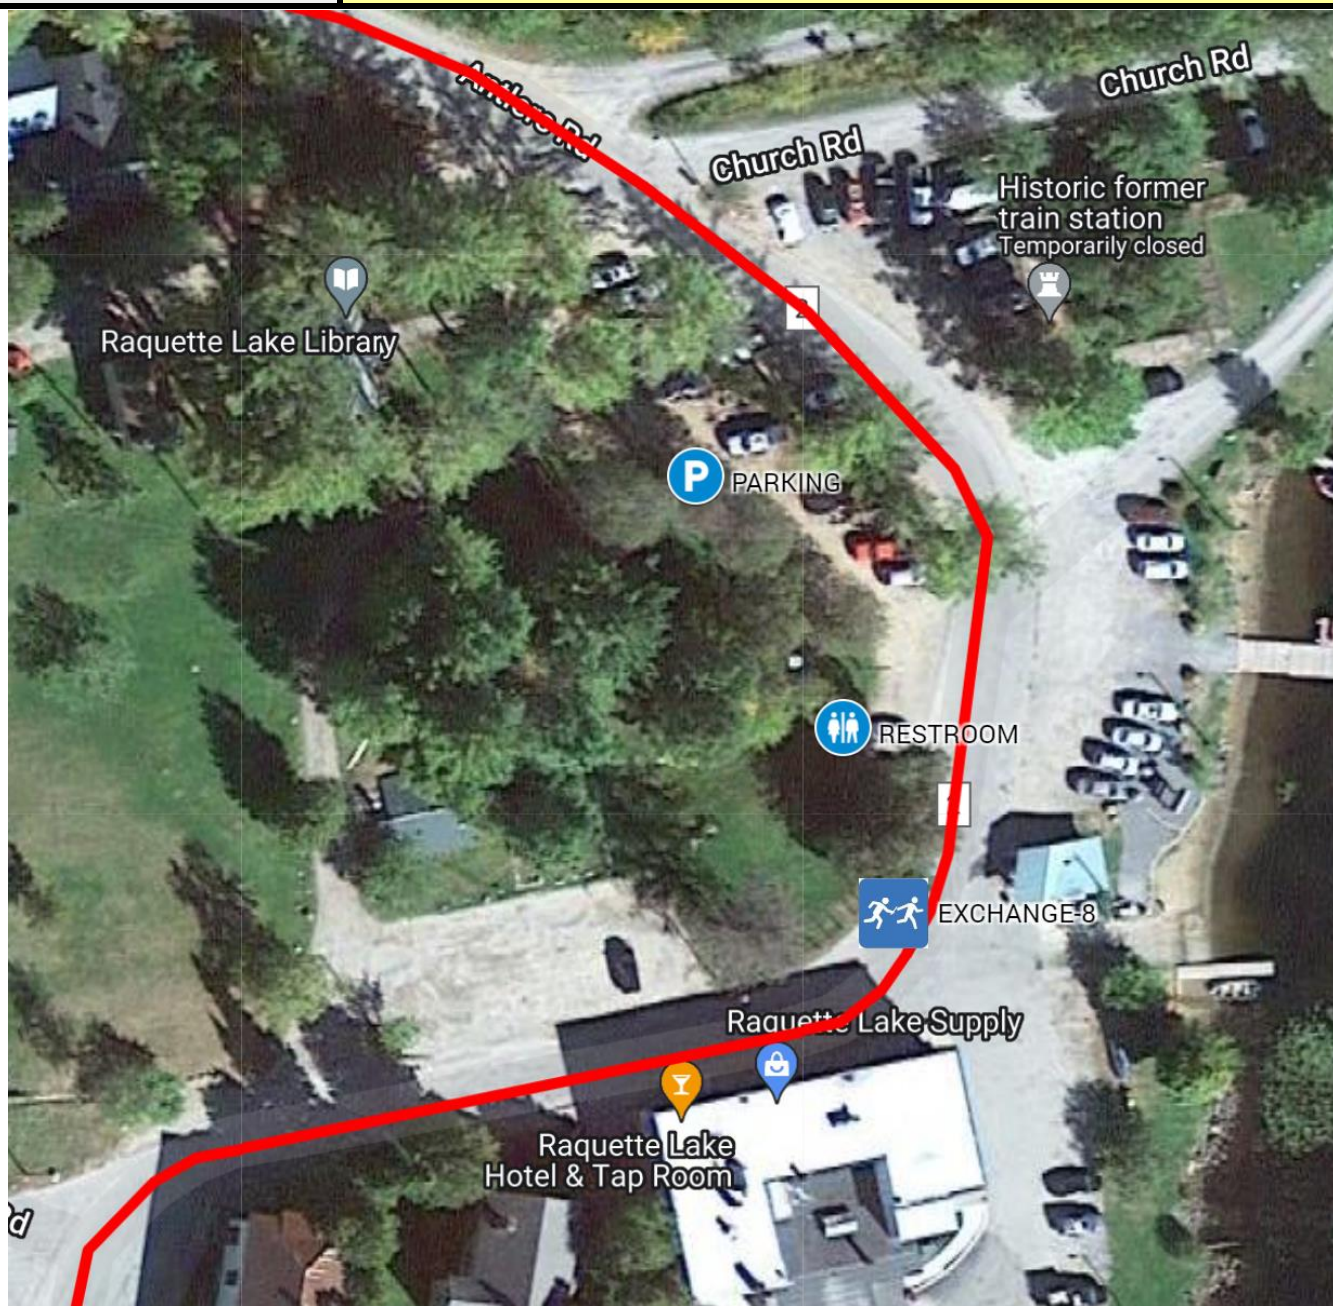

P2B ADK RELAY — EXCHANGE OVERVIEW

EX #	6	Hex & Hop Taproom / ADK Arts
ADDRESS	8897 NY-30, Blue Mountain Lake, NY 12812	
GPS COORDINATES	43.857183, -74.431203	
PARKING	TAPROOM PARKING & ALONG SHOULDER OF ROAD	
RESTROOMS	FACILITY RESTROOMS (BEHIND GAS STATION)	
EX TRANSITION	EXCHANGE AT CROSSWALK INFRONT OF STRONG ROPE	
EXCHANGE OPEN	8/7/26 2:45 PM	
EXCHANGE CLOSE	8/7/26 5:45 PM	

P2B ADK RELAY — EXCHANGE OVERVIEW

EX #	7	Burke's Marina
ADDRESS	592 NY-28, Raquette Lake, NY 13436	
GPS COORDINATES	43.806777, -74.621214	
PARKING	MARINA DIRT PARKING LOT OFF SHOULDER OF ROAD	
RESTROOMS	FACILITY RESTROOMS (BY MARINA BUILDING)	
EX TRANSITION	SHOULDER OF ROAD INFRONT OF MARINA	
EXCHANGE OPEN	8/7/26 4:30 PM	
EXCHANGE CLOSE	8/7/26 7:15 PM	

P2B ADK RELAY — EXCHANGE OVERVIEW

EX #	8	Raquette Lake Town Center
ADDRESS	1 Main St, Co Rd 2, Raquette Lake, NY 13436	
GPS COORDINATES	43.813034, -74.657467	
PARKING	TOWN PARKING AREA & POST OFFICE (OVERFLOW)	
RESTROOMS	PORTABLE TOILET (LOCATED IN TOWN CENTER)	
EX TRANSITION	SHOULDER OF ROAD ACROSS POST OFFICE	
EXCHANGE OPEN	8/7/26 5:00 PM	
EXCHANGE CLOSE	8/7/26 7:30 PM	