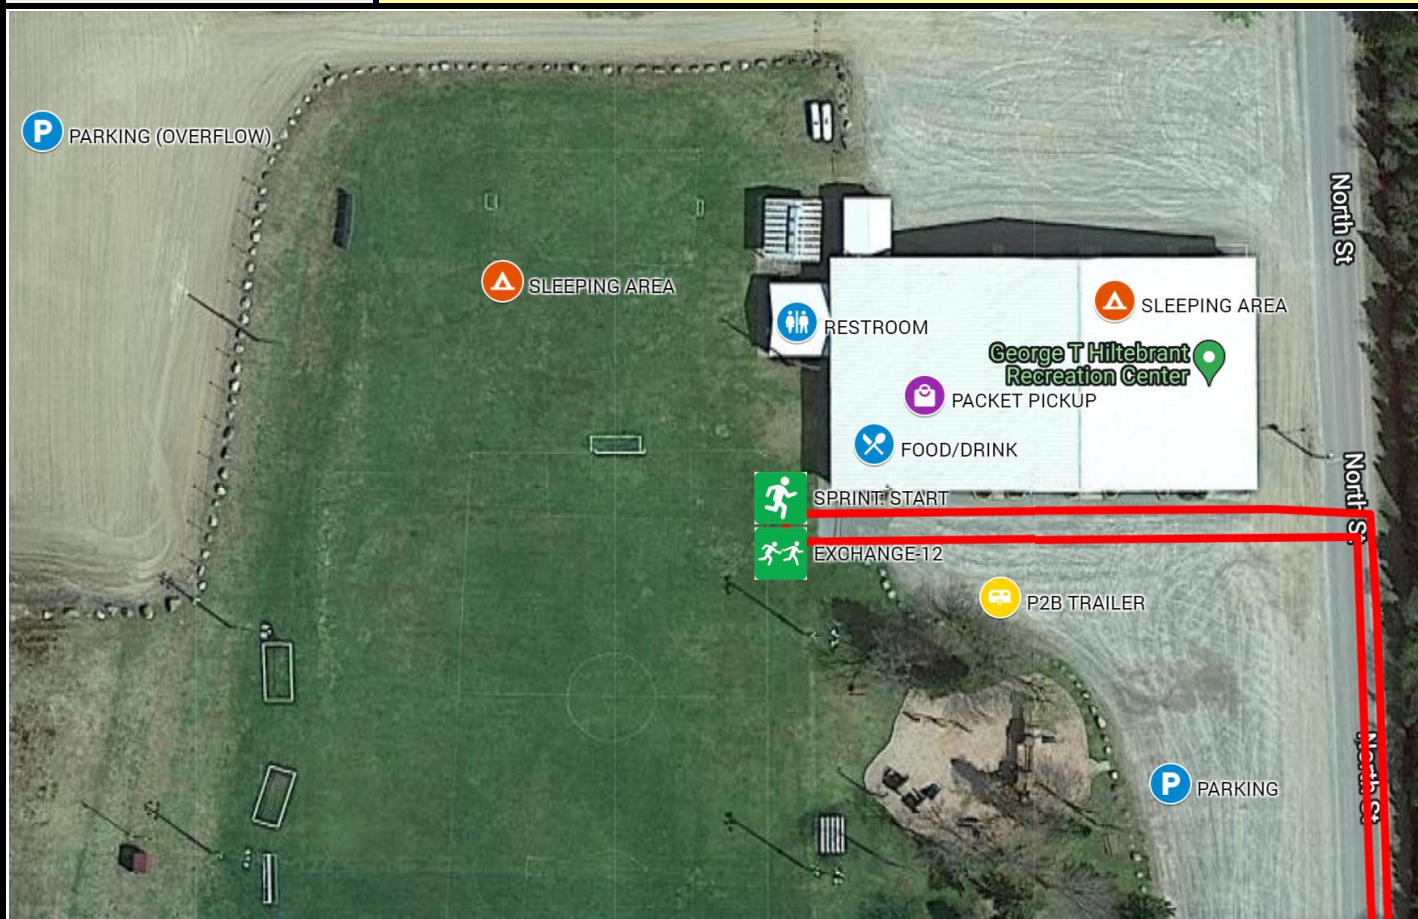

P2B ADK RELAY — EXCHANGE OVERVIEW

EX #	12	George T Hildebrant Recreation Center
ADDRESS	201 North St, Old Forge, NY 13420	
GPS COORDINATES	43.720398, -74.972488	
PARKING	GRAVEL PARKING LOT, OVERFLOW DIRT LOT	
RESTROOMS	FACILITY RESTROOMS (INSIDE REC CENTER)	
EX TRANSITION	START ARCH IN NORTH FIELD, INFO INSIDE REC CENTER	
EXCHANGE OPEN	8/7/26 8:00 PM	
EXCHANGE CLOSE	8/8/26 8:00 AM