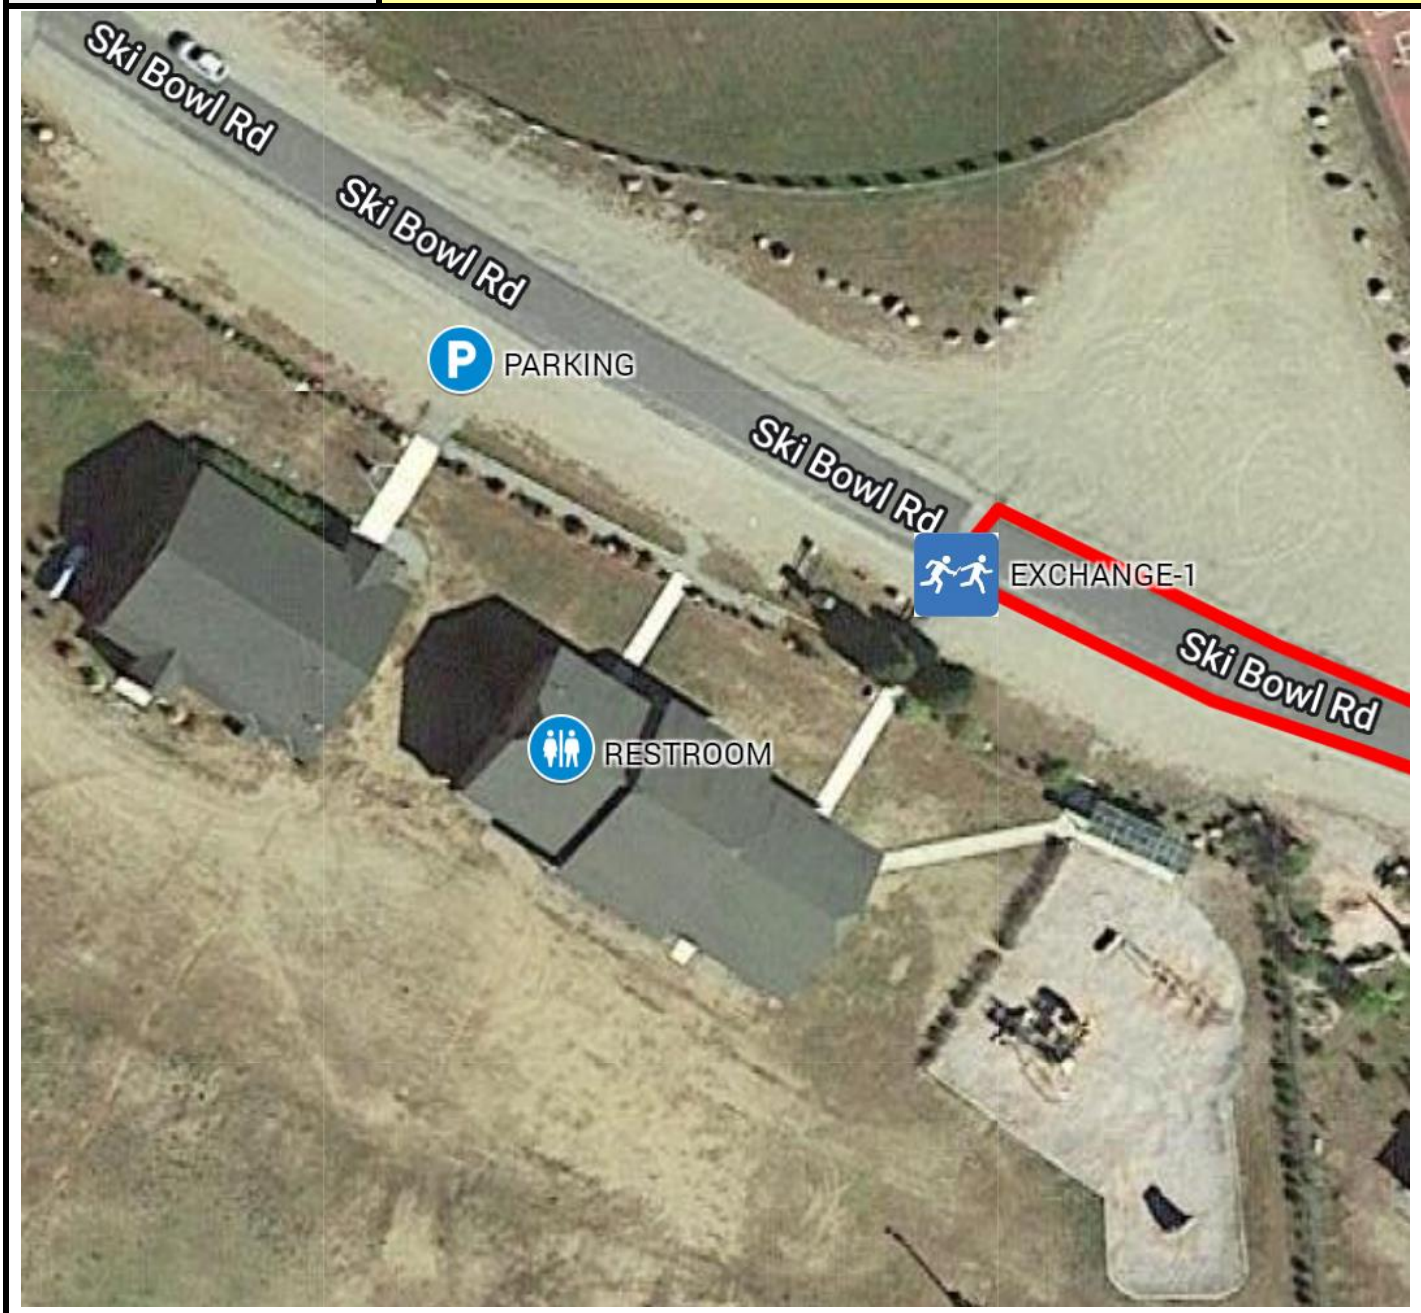

P2B ADK RELAY — EXCHANGE OVERVIEW

BARK EATER START	Gore Mountain Ski Resort
ADDRESS	793 Peaceful Valley Rd, North Creek, NY 12853
GPS COORDINATES	43.673402, -74.007790
PARKING	MAIN PARKING LOT
RESTROOMS	FACILITY RESTROOMS (IN SKI CENTER)
START LINE	PACKET PICKUP IN SKI CENTER; START LINE BY GONDOLA
START OPEN	8/7/26 9:00 AM
START CLOSE	8/7/26 1:00 PM

P2B ADK RELAY — EXCHANGE OVERVIEW

EX #	1	North Creek Ski Bowl
ADDRESS	Ski Bowl Rd, North Creek, NY 12853	
GPS COORDINATES	43.694539, -73.990240	
PARKING	DIRT PARKING LOT INFRONT OF PAVILION	
RESTROOMS	FACILITY RESTROOMS (IN PAVILION)	
EX TRANSITION	EXCHANGE INFRONT OF PAVILION	
EXCHANGE OPEN	8/7/26 10:00 AM	
EXCHANGE CLOSE	8/7/26 1:45 PM	

P2B ADK RELAY — EXCHANGE OVERVIEW

EX #	3	OK Slip Falls Trailhead Parking
ADDRESS	NY-28, Indian Lake, NY 12842	
GPS COORDINATES	43.772142, -74.129661	
PARKING	TRAILHEAD PARKING & SIDE OF OLD RT 28D ROAD	
RESTROOMS	PORTABLE TOILET	
EX TRANSITION	EXCHANGE ON SIDE OF ROAD BY TRAIL PARKING	
EXCHANGE OPEN	8/7/26 11:45 AM	
EXCHANGE CLOSE	8/7/26 3:15 PM	