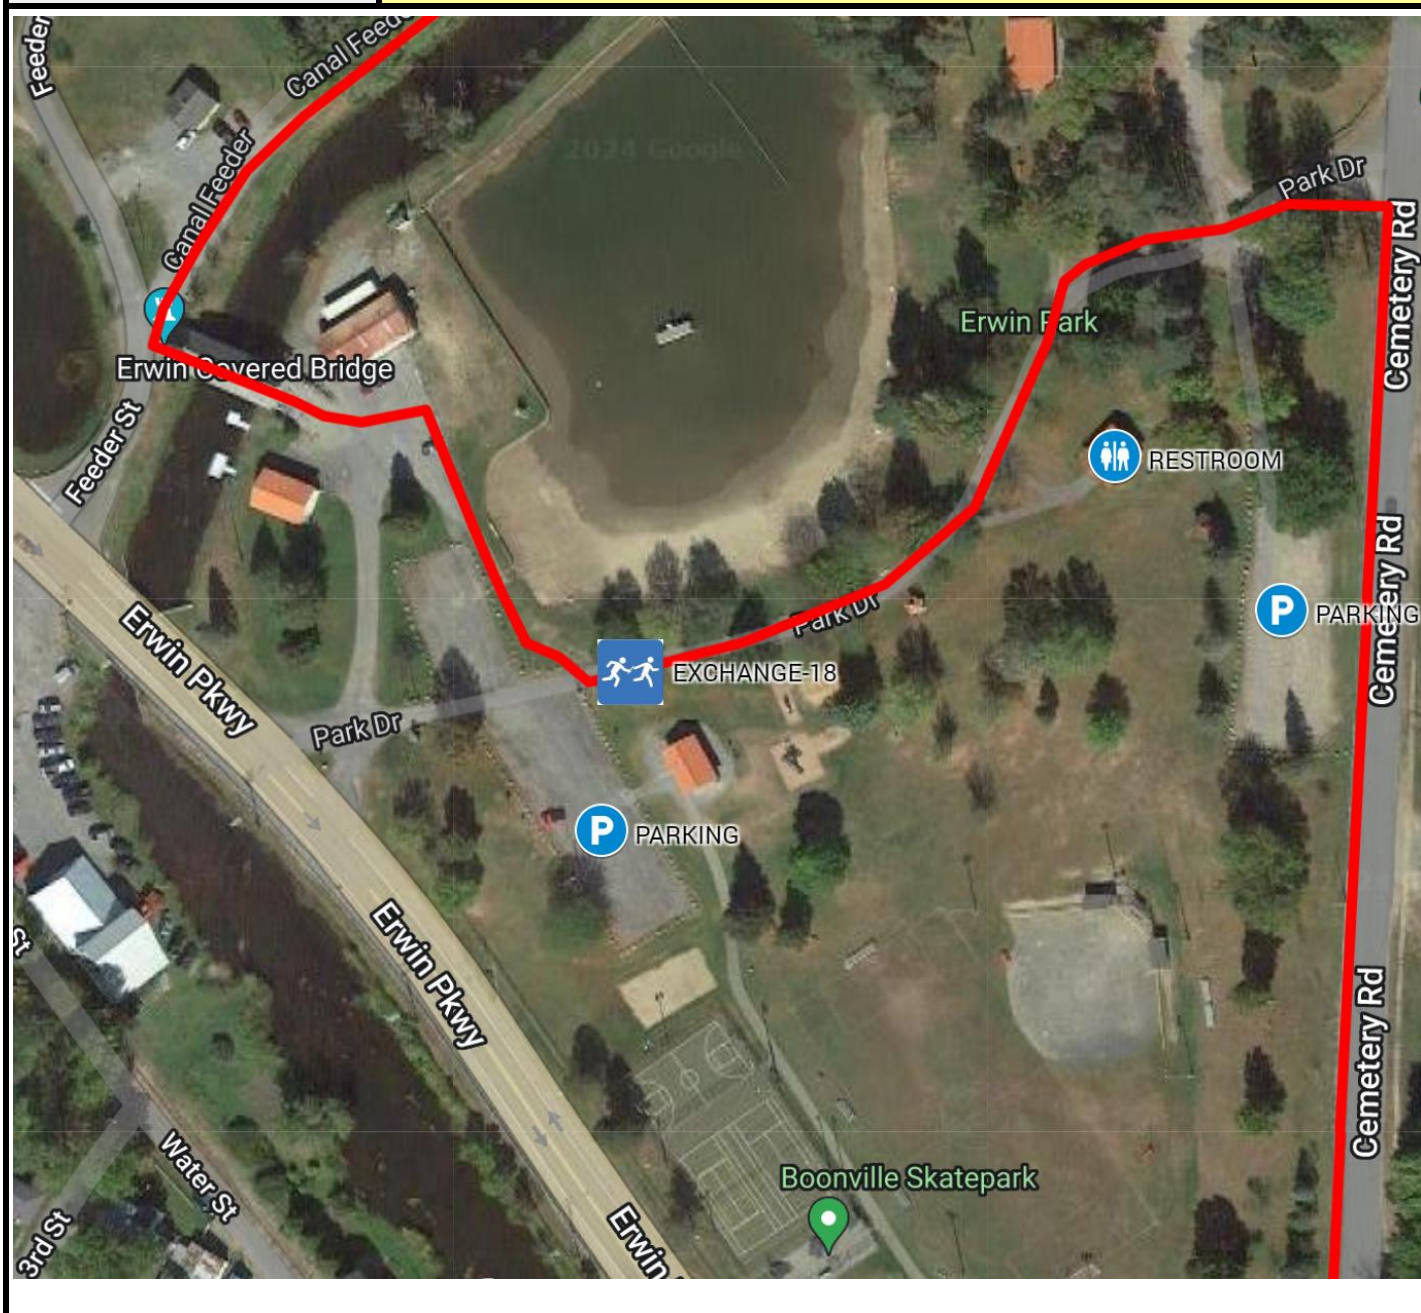

P2B ADK RELAY — EXCHANGE OVERVIEW

EX #	18	Erwin Park Lower Pavilion
ADDRESS	13354 NY-12, Boonville, NY 13309	
GPS COORDINATES	43.483756, -75.326092	
PARKING	UPPER PAVILLION DIRT PARKING LOT	
RESTROOMS	FACILITY RESTROOMS (PARK RESTROOMS)	
EX TRANSITION	INFRONT OF UPPER PAVILLION ON TRAIL	
EXCHANGE OPEN	8/8/26 10:45 AM	
EXCHANGE CLOSE	8/8/26 1:00 PM