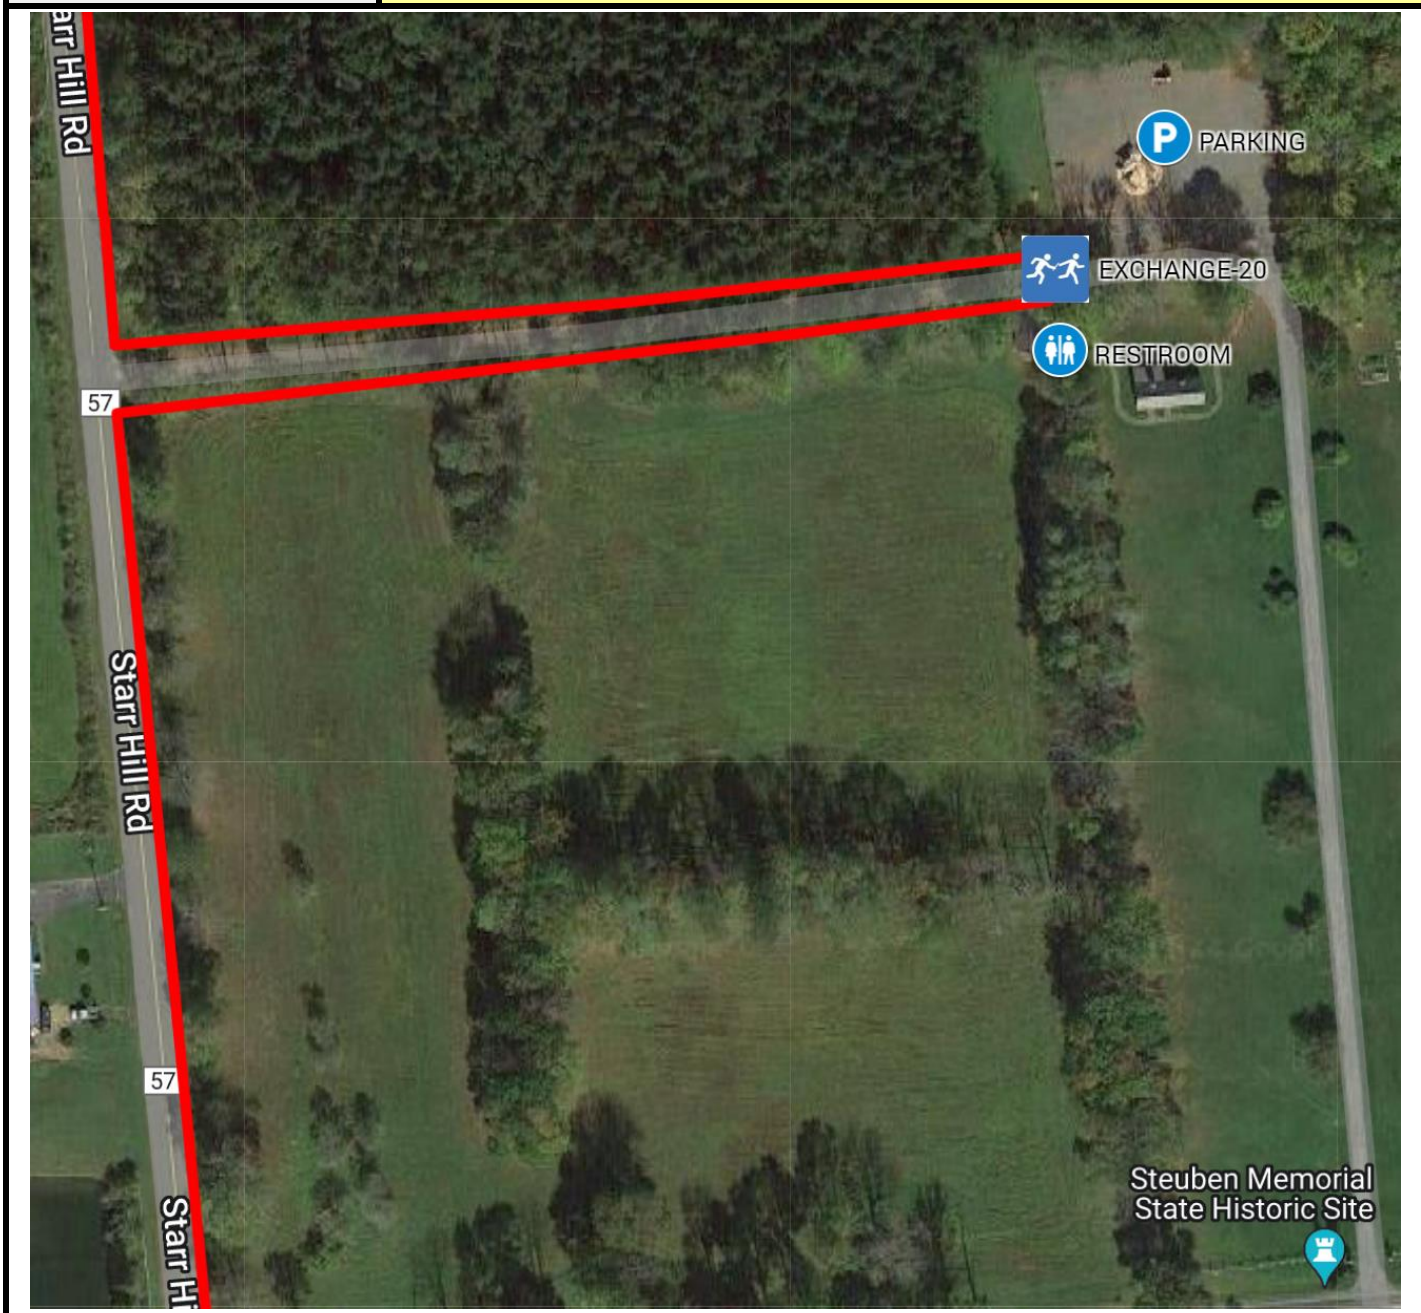

P2B ADK RELAY — EXCHANGE OVERVIEW

EX #	20	Baron Von Steuben Memorial Park
ADDRESS	9941 Starr Hill Rd, Remsen, NY 13438	
GPS COORDINATES	43.337068, -75.233681	
PARKING	MAIN DIRT/GRAVEL PARKING LOT	
RESTROOMS	FACILITY RESTROOMS (BY EXCHANGE AREA)	
EX TRANSITION	ON TRAIL BY PARKING LOT	
EXCHANGE OPEN	8/8/26 12:00 PM	
EXCHANGE CLOSE	8/8/26 3:45 PM