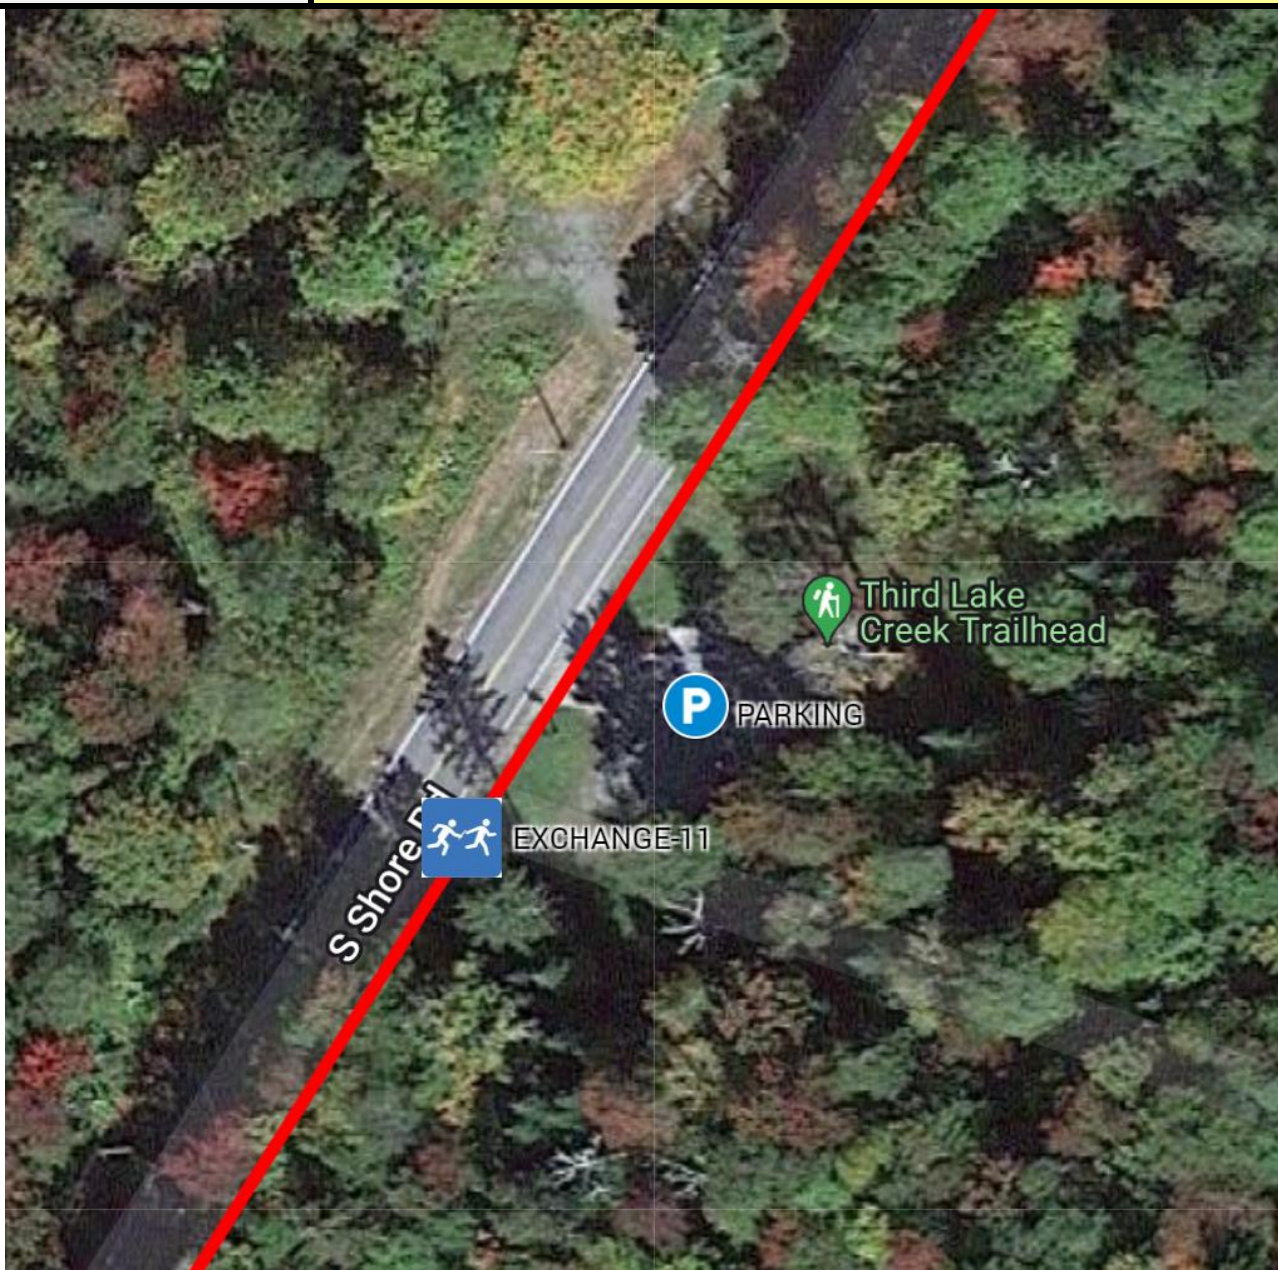

P2B ADK RELAY — EXCHANGE OVERVIEW

EX #	8	Raquette Lake Town Center
ADDRESS	1 Main St, Co Rd 2, Raquette Lake, NY 13436	
GPS COORDINATES	43.813034, -74.657467	
PARKING	TOWN PARKING AREA & POST OFFICE (OVERFLOW)	
RESTROOMS	PORTABLE TOILET (LOCATED IN TOWN CENTER)	
EX TRANSITION	SHOULDER OF ROAD ACROSS POST OFFICE	
EXCHANGE OPEN	8/7/26 5:00 PM	
EXCHANGE CLOSE	8/7/26 7:30 PM	

P2B ADK RELAY — EXCHANGE OVERVIEW

EX #	9	Eagle Bay Vistor Office
ADDRESS	5547 NY-28, Old Forge, NY 13420	
GPS COORDINATES	43.768847, -74.815248	
PARKING	VISITOR CENTER PARKING LOT	
RESTROOMS	FACILITY RESTROOMS (INSIDE VISITOR CENTER)	
EX TRANSITION	AT SIDEWALK CROSSING INFRONT OF VISITOR CENTER	
EXCHANGE OPEN	8/7/26 6:30 PM	
EXCHANGE CLOSE	8/7/26 9:30 PM	

P2B ADK RELAY — EXCHANGE OVERVIEW

EX #	11	Third Lake Creek Trailhead
ADDRESS	S Shore Rd, Old Forge, NY 13420	
GPS COORDINATES	43.726339, -74.887069	
PARKING	TRAILHEAD PARKING & SIDE OF S SHORE RD	
RESTROOMS	NONE (PLAN ACCORDINGLY)	
EX TRANSITION	INFRONT OF PARKING LOT ON SHOULDER OF ROAD	
EXCHANGE OPEN	8/7/26 7:15 PM	
EXCHANGE CLOSE	8/7/26 11:00 PM	