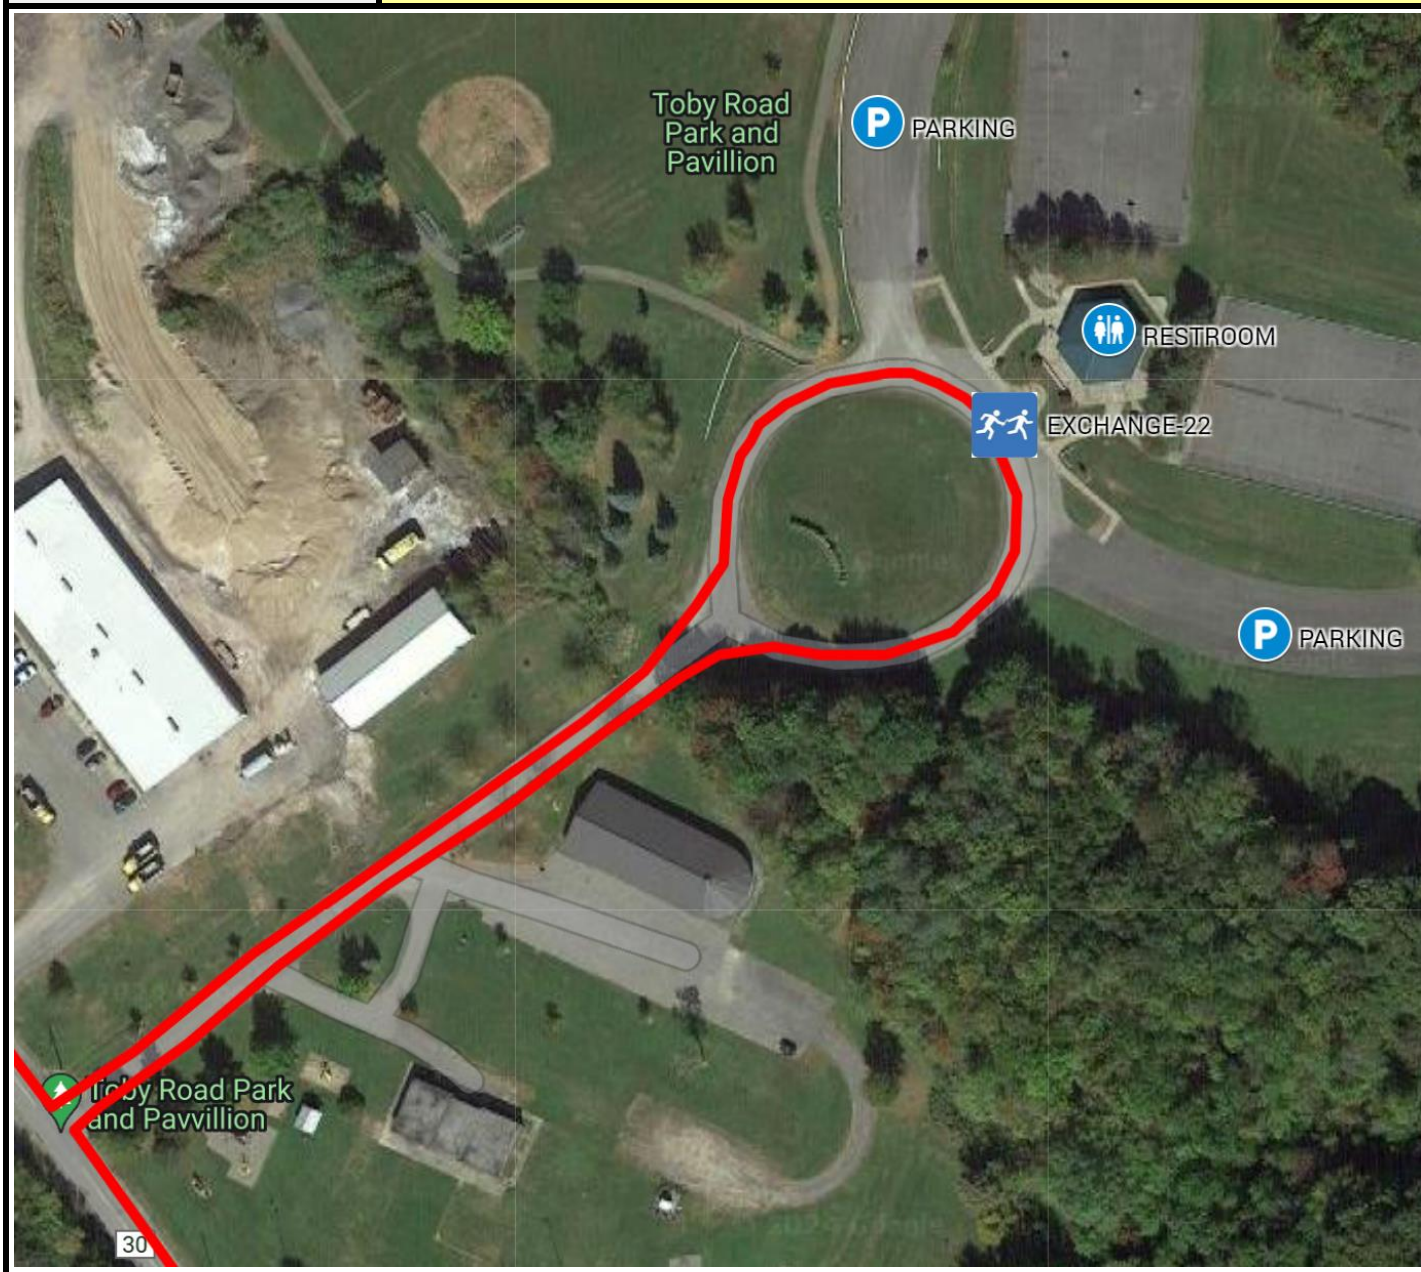

P2B ADK RELAY — EXCHANGE OVERVIEW

EX #	22	Toby Park & Pavilion
ADDRESS	9499 Toby Rd, Marcy, NY 13403	
GPS COORDINATES	43.188103, -75.259232	
PARKING	NORTH PAVED PARKING LOTS	
RESTROOMS	FACILITY RESTROOMS (IN MAIN BUILDING)	
EX TRANSITION	ON ROUNDABOUT IN PARK	
EXCHANGE OPEN	8/8/26 1:15 PM	
EXCHANGE CLOSE	8/8/26 5:45 PM