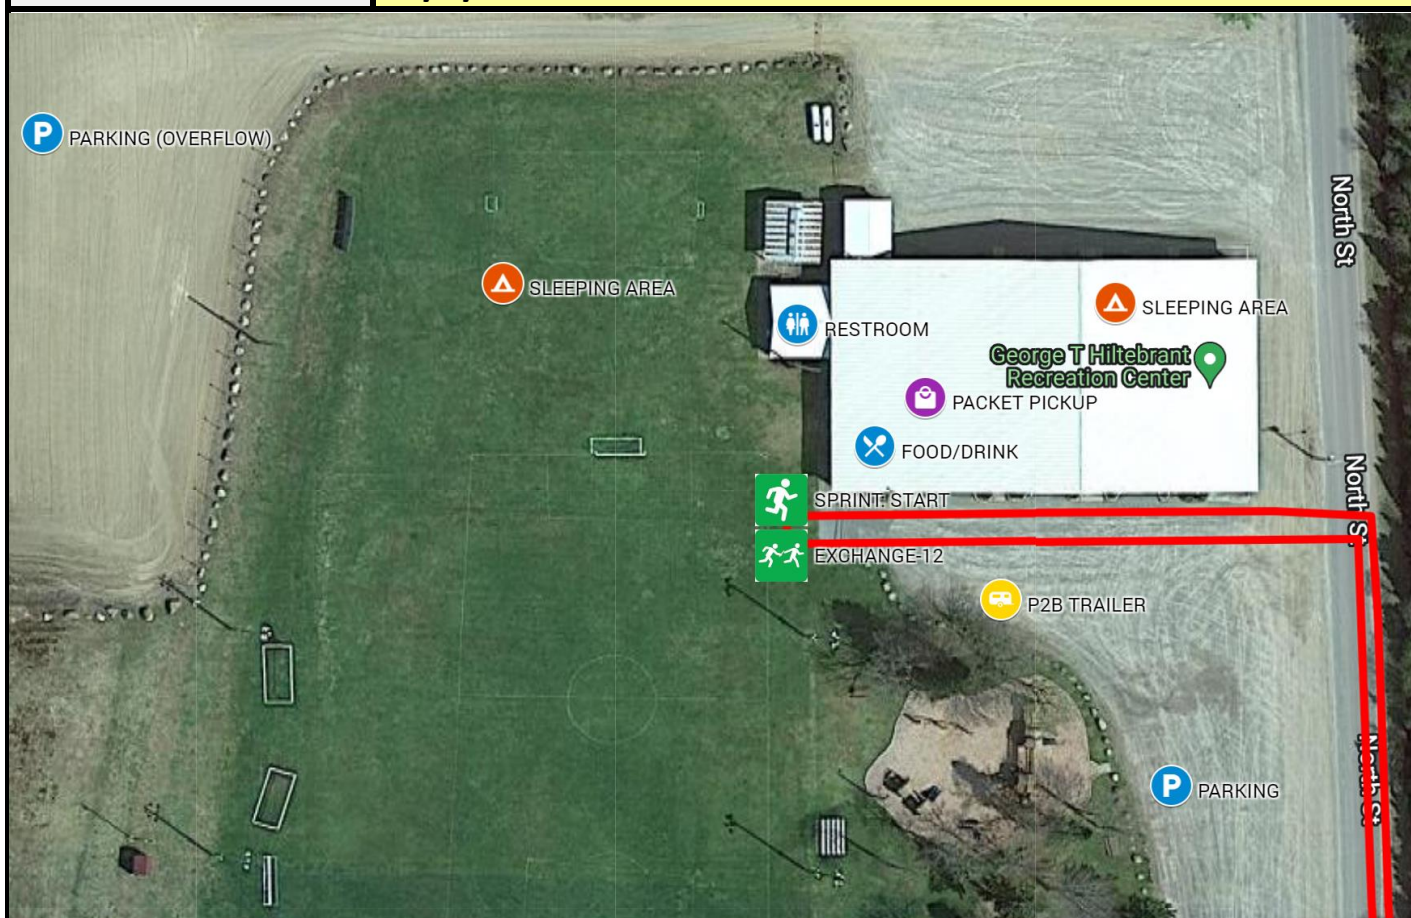

P2B ADK RELAY — EXCHANGE OVERVIEW

SPRINT START	George T Hildebrant Recreation Center
ADDRESS	201 North St, Old Forge, NY 13420
GPS COORDINATES	43.720398, -74.972488
PARKING	GRAVEL PARKING LOT, OVERFLOW DIRT LOT
RESTROOMS	FACILITY RESTROOMS (INSIDE REC CENTER)
EX TRANSITION	START ARCH IN NORTH FIELD, INFO INSIDE REC CENTER
EXCHANGE OPEN	8/8/26 5:00 AM
EXCHANGE CLOSE	8/8/26 8:00 AM