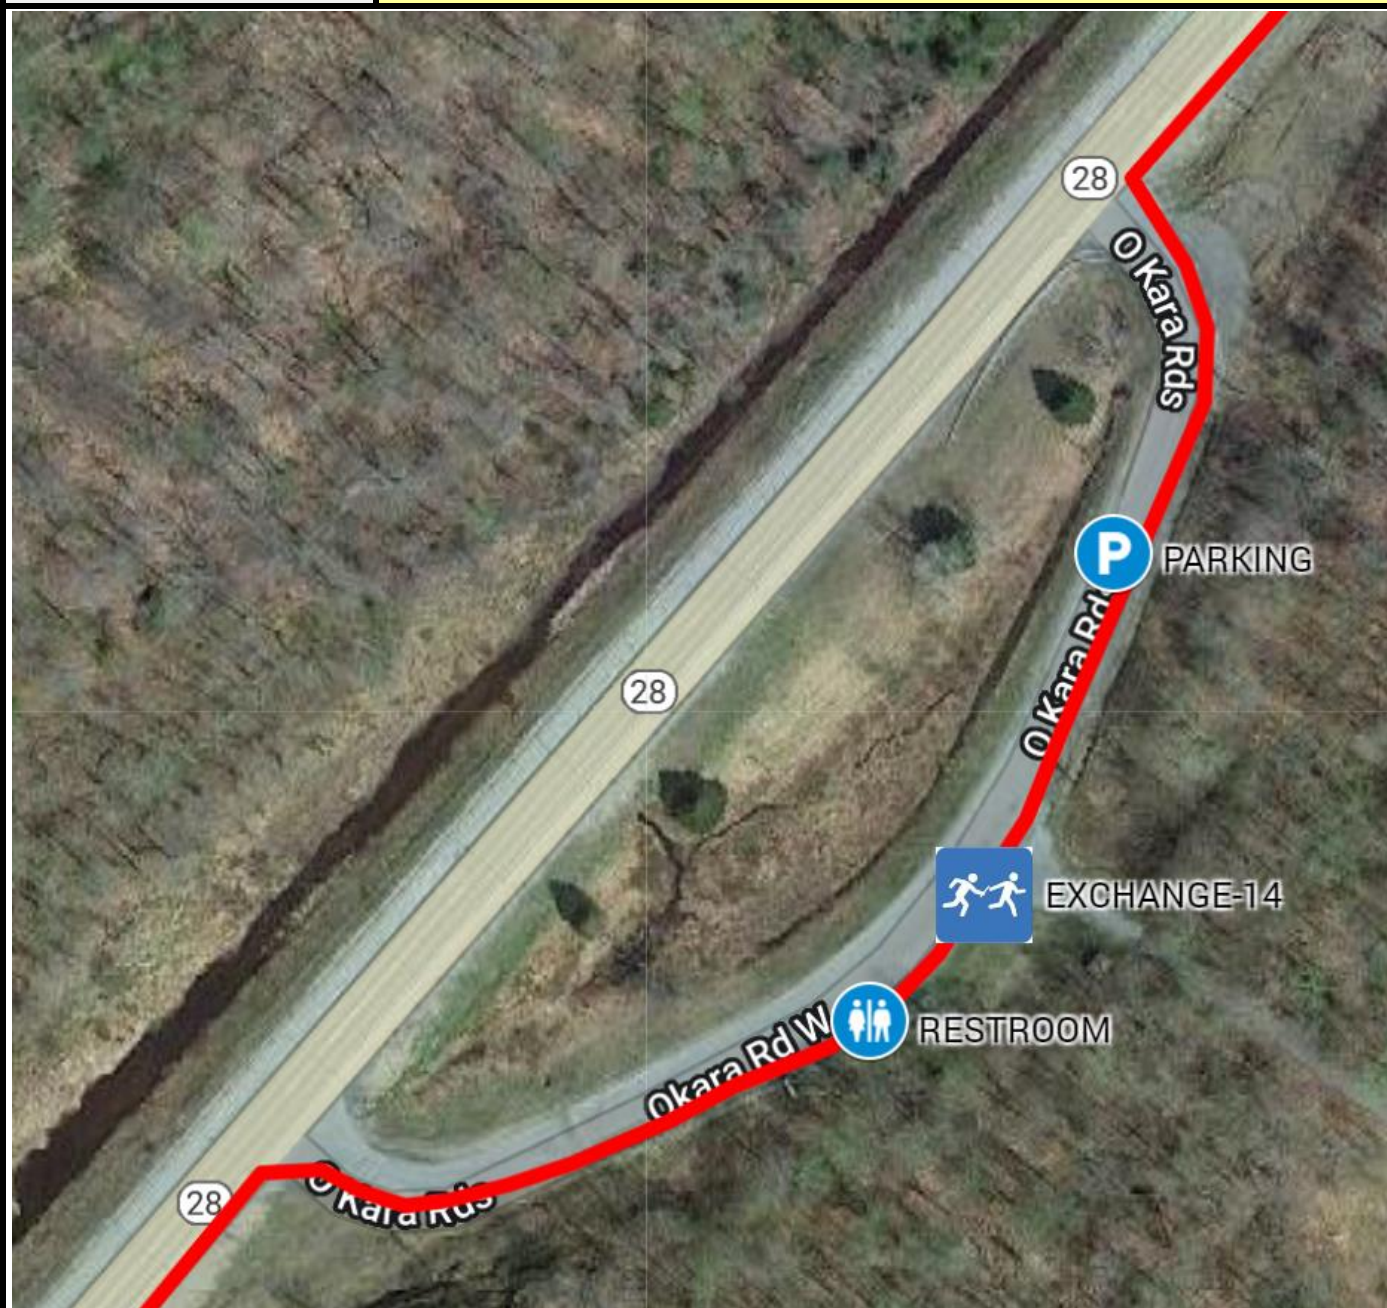

P2B ADK RELAY — EXCHANGE OVERVIEW

EX #	14	Okara Rd Pulloff
ADDRESS	Okara Rd W, Thendara, NY 13472	
GPS COORDINATES	43.675242, -75.053605	
PARKING	OKARA ROAD PULLOFF	
RESTROOMS	PORTABLE TOILET	
EX TRANSITION	SHOULDER OF ROAD AT SOUTH END OF OKARA ROAD	
EXCHANGE OPEN	8/8/26 6:30 AM	
EXCHANGE CLOSE	8/8/26 9:00 AM