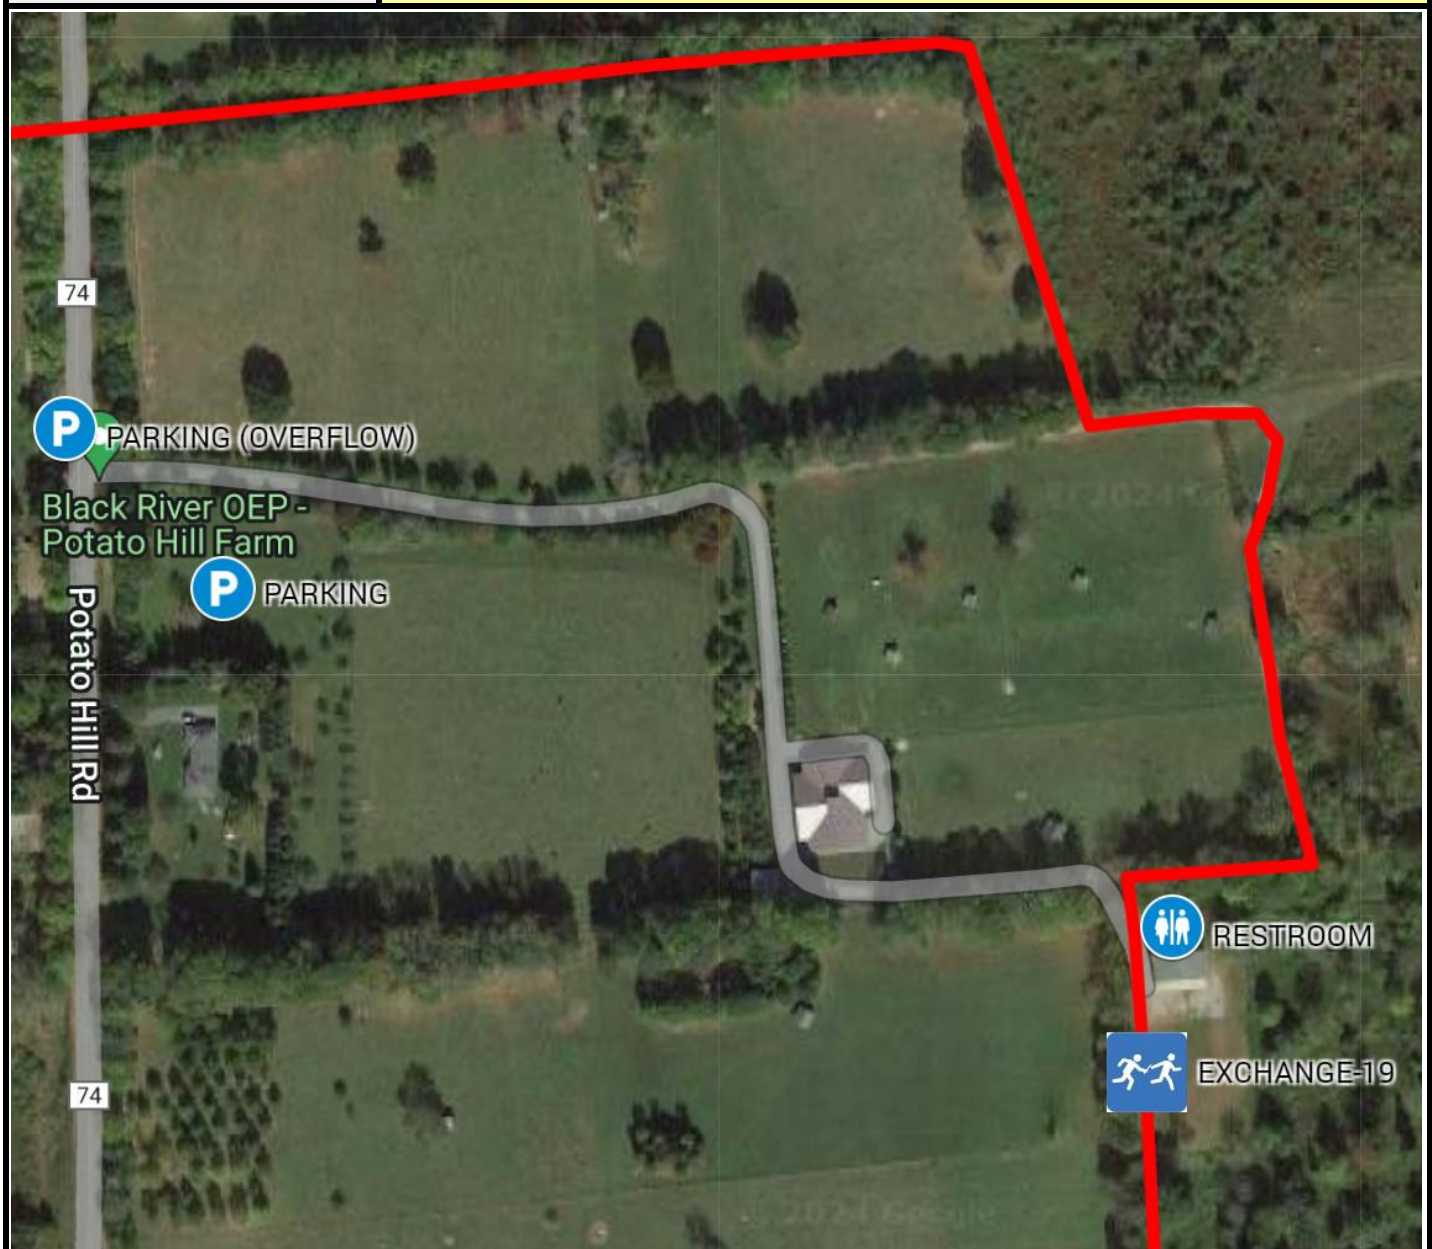

P2B ADK RELAY — EXCHANGE OVERVIEW

EX #	19	Potato Hill Farm
ADDRESS	11904 Potato Hill Rd, Boonville, NY 13309	
GPS COORDINATES	43.437666, -75.298463	
PARKING	DIRT PARKING LOT & ALONG SIDE OF ROAD (OVERFLOW)	
RESTROOMS	FACILITY RESTROOMS (BY EXCHANGE AREA)	
EX TRANSITION	ON TRAIL BY RESTROOMS	
EXCHANGE OPEN	8/8/26 11:00 AM	
EXCHANGE CLOSE	8/8/26 1:45 PM