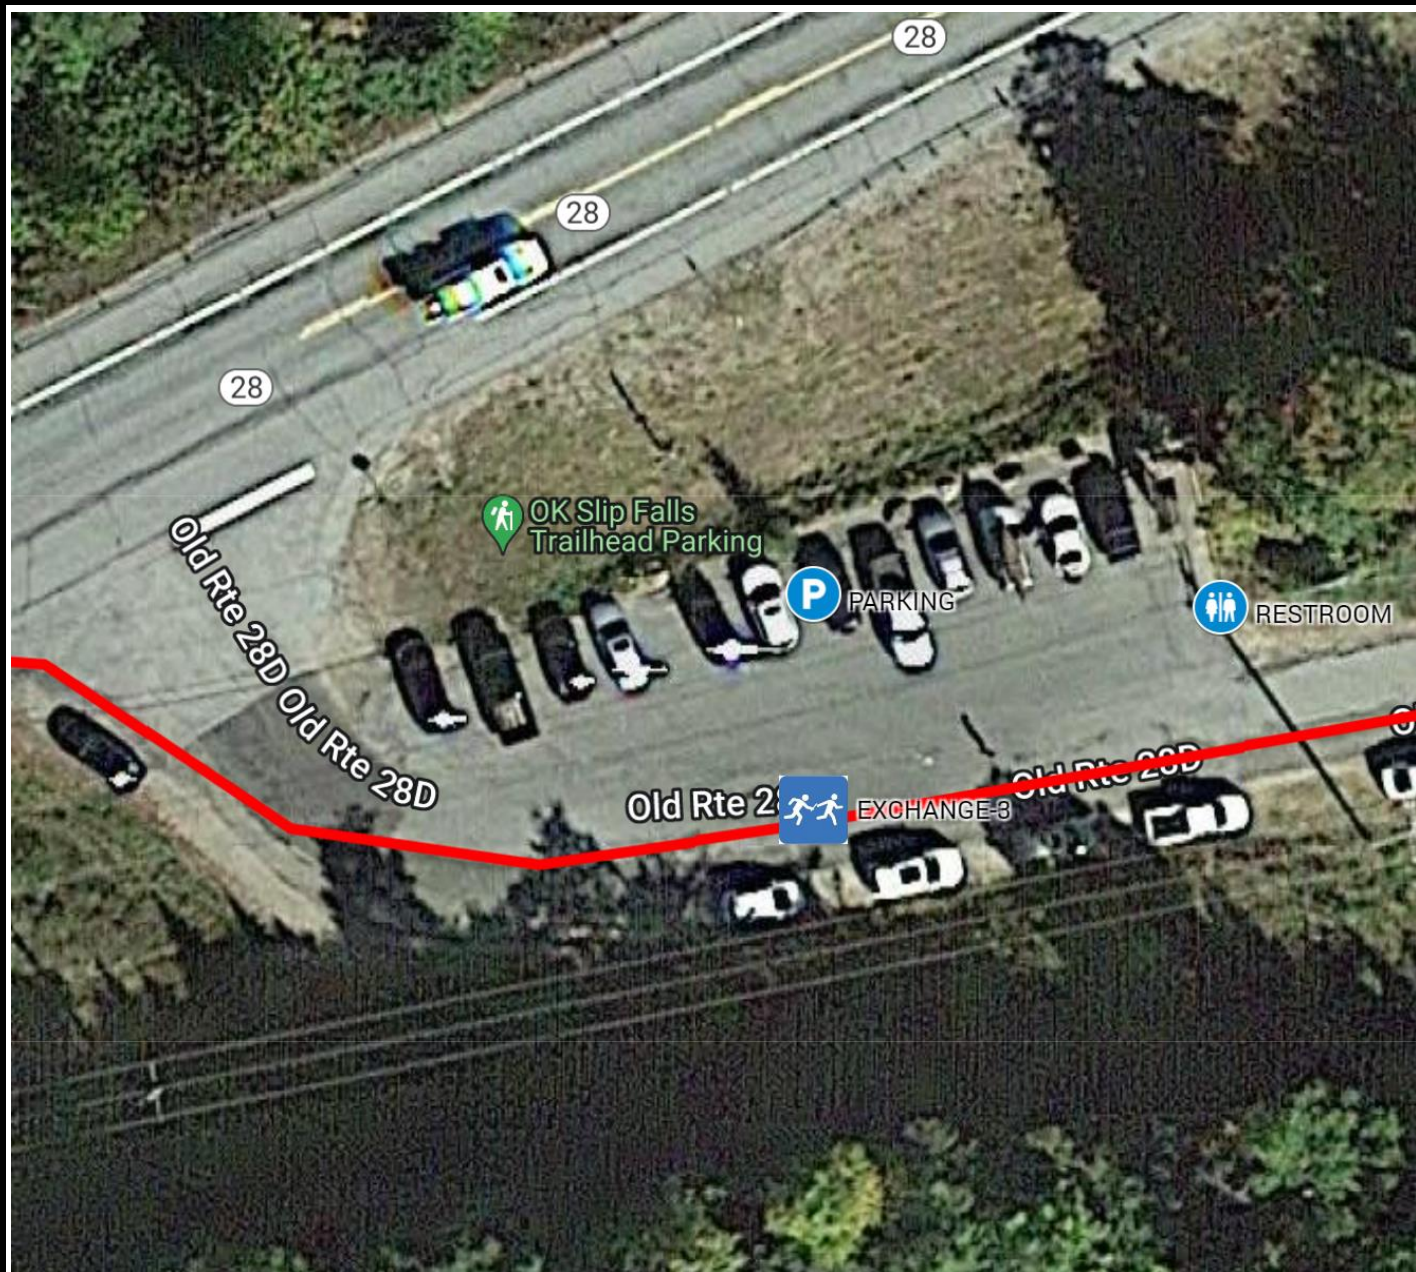

P2B ADK RELAY — EXCHANGE OVERVIEW

BARK EATER START	Gore Mountain Ski Resort
ADDRESS	793 Peaceful Valley Rd, North Creek, NY 12853
GPS COORDINATES	43.673402, -74.007790
PARKING	MAIN PARKING LOT
RESTROOMS	FACILITY RESTROOMS (IN SKI CENTER)
START LINE	PACKET PICKUP IN SKI CENTER; START LINE BY GONDOLA
START OPEN	8/7/26 9:00 AM
START CLOSE	8/7/26 1:00 PM

P2B ADK RELAY — EXCHANGE OVERVIEW

EX #	1	North Creek Ski Bowl
ADDRESS	Ski Bowl Rd, North Creek, NY 12853	
GPS COORDINATES	43.694539, -73.990240	
PARKING	DIRT PARKING LOT INFRONT OF PAVILION	
RESTROOMS	FACILITY RESTROOMS (IN PAVILION)	
EX TRANSITION	EXCHANGE INFRONT OF PAVILION	
EXCHANGE OPEN	8/7/26 10:00 AM	
EXCHANGE CLOSE	8/7/26 1:45 PM	

P2B ADK RELAY — EXCHANGE OVERVIEW

EX #	2	Adirondack Adventures
ADDRESS	4659 NY 28, North River, NY 12856	
GPS COORDINATES	43.744019, -74.058096	
PARKING	SCENIC PULL OFF PARKING	
RESTROOMS	PORTABLE TOILET	
EX TRANSITION	EXCHANGE ON SIDEWALK INFRONT OF ADK ADVENTURE	
EXCHANGE OPEN	8/7/26 11:00 AM	
EXCHANGE CLOSE	8/7/26 2:45 PM	

P2B ADK RELAY — EXCHANGE OVERVIEW

EX #	3	OK Slip Falls Trailhead Parking
ADDRESS	NY-28, Indian Lake, NY 12842	
GPS COORDINATES	43.772142, -74.129661	
PARKING	TRAILHEAD PARKING & SIDE OF OLD RT 28D ROAD	
RESTROOMS	PORTABLE TOILET	
EX TRANSITION	EXCHANGE ON SIDE OF ROAD BY TRAIL PARKING	
EXCHANGE OPEN	8/7/26 11:45 AM	
EXCHANGE CLOSE	8/7/26 3:15 PM	