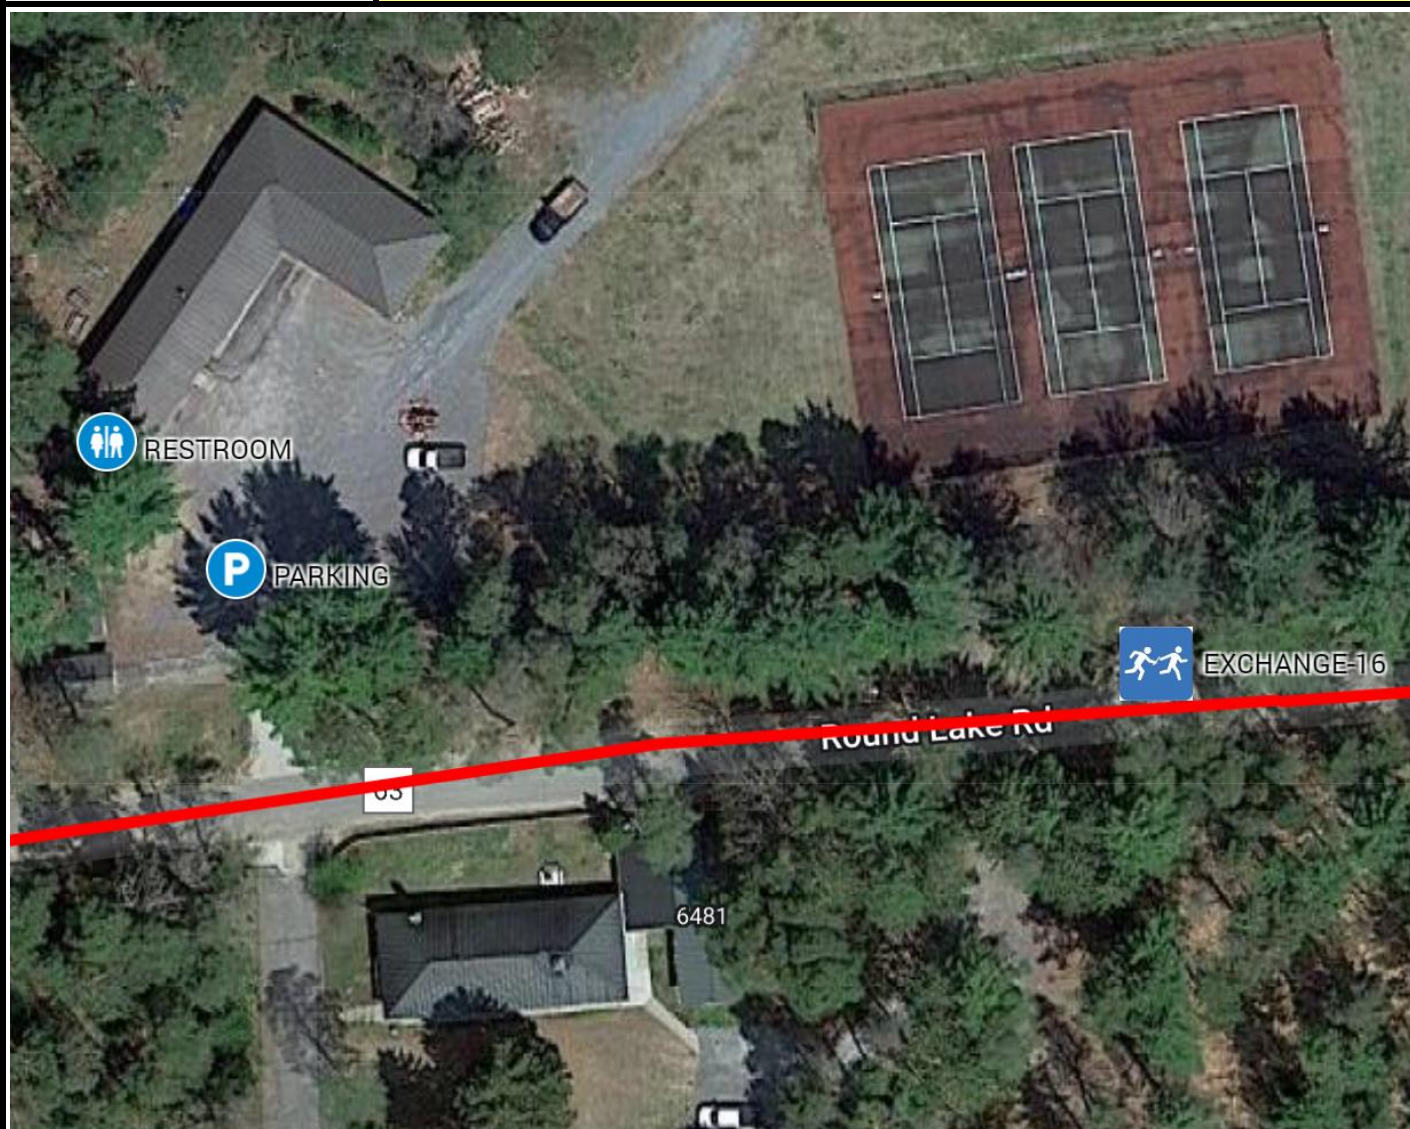

P2B ADK RELAY — EXCHANGE OVERVIEW

EX #	16	Camp Turk
ADDRESS	6461 Round Lake Rd, Woodgate, NY 13494	
GPS COORDINATES	43.535667, -75.179660	
PARKING	CAMP TURK PARKING LOT & SHOULDER OF ROAD	
RESTROOMS	FACILITY RESTROOMS (BY MAIN PARKING AREA)	
EX TRANSITION	SHOULDER OF ROAD BY CAMP TURK ENTRANCE	
EXCHANGE OPEN	8/8/26 9:00 AM	
EXCHANGE CLOSE	8/8/26 11:15 AM