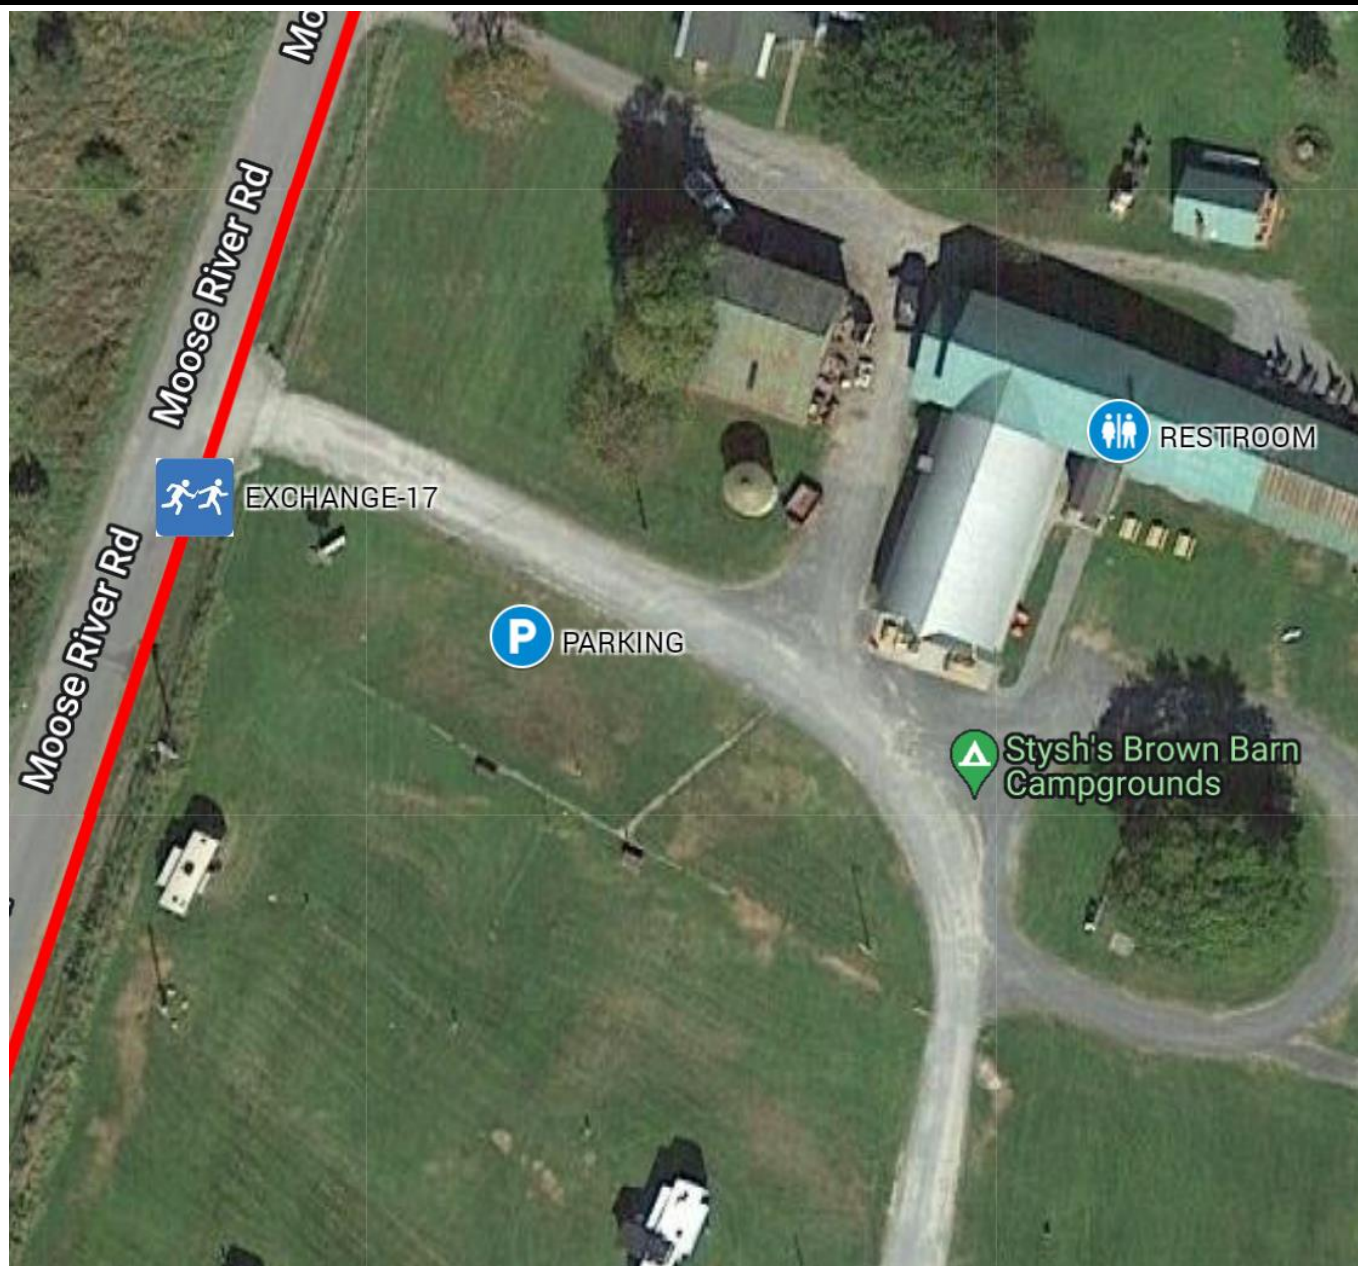

P2B ADK RELAY — EXCHANGE OVERVIEW

EX #	17	Stysh's Brown Barn Campgrounds
ADDRESS	3334 Moose River Rd, Boonville, NY 13309	
GPS COORDINATES	43.507104, -75.309459	
PARKING	INFRONT OF STYSH'S BROWN BARN	
RESTROOMS	FACILITY RESTROOMS (INSIDE STYSH'S BARN)	
EX TRANSITION	SHOULDER OF ROAD ACROSS STYSH'S	
EXCHANGE OPEN	8/8/26 10:15 AM	
EXCHANGE CLOSE	8/8/26 12:30 PM