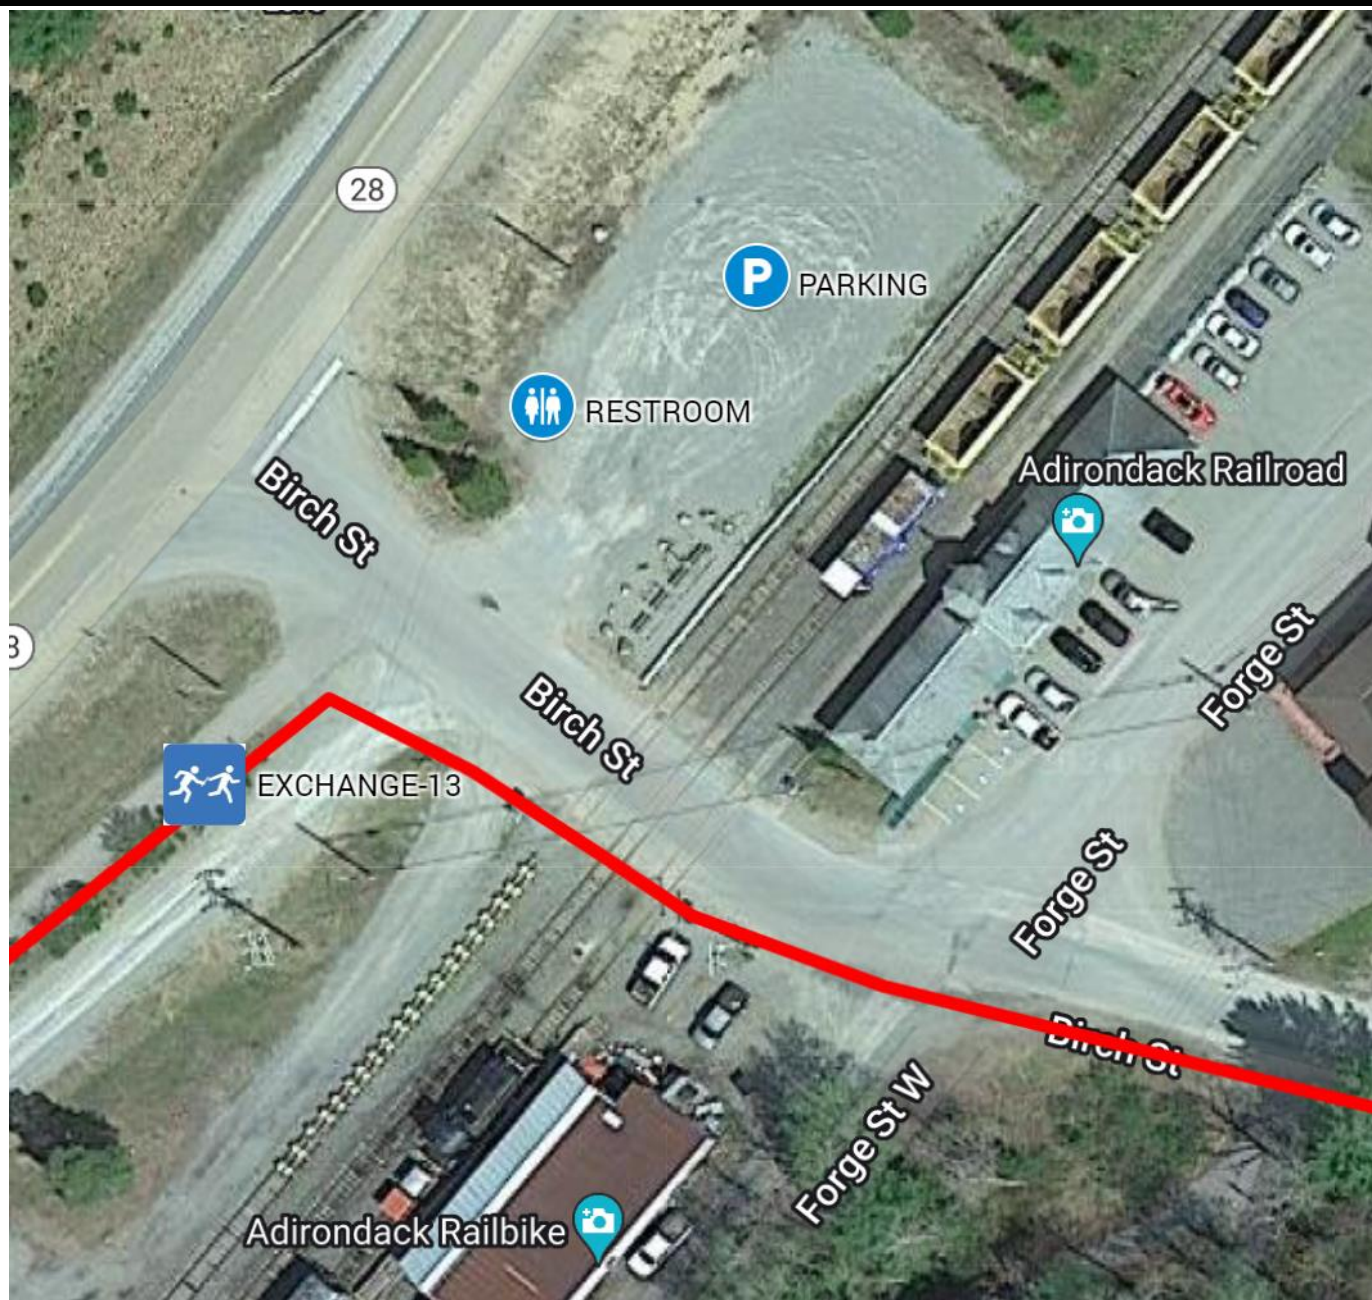

P2B ADK RELAY — EXCHANGE OVERVIEW

EX #	13	Adirondack Scenic Railroad Thendara Station
ADDRESS	2568 NY-28, Thendara, NY 13472	
GPS COORDINATES	43.698797, -75.006098	
PARKING	TRAIN STATION PARKING LOT	
RESTROOMS	PORTABLE TOILET	
EX TRANSITION	TOBY TRAIL INFRONT OF TRAIN STATION	
EXCHANGE OPEN	8/8/26 6:00 AM	
EXCHANGE CLOSE	8/8/26 8:45 AM