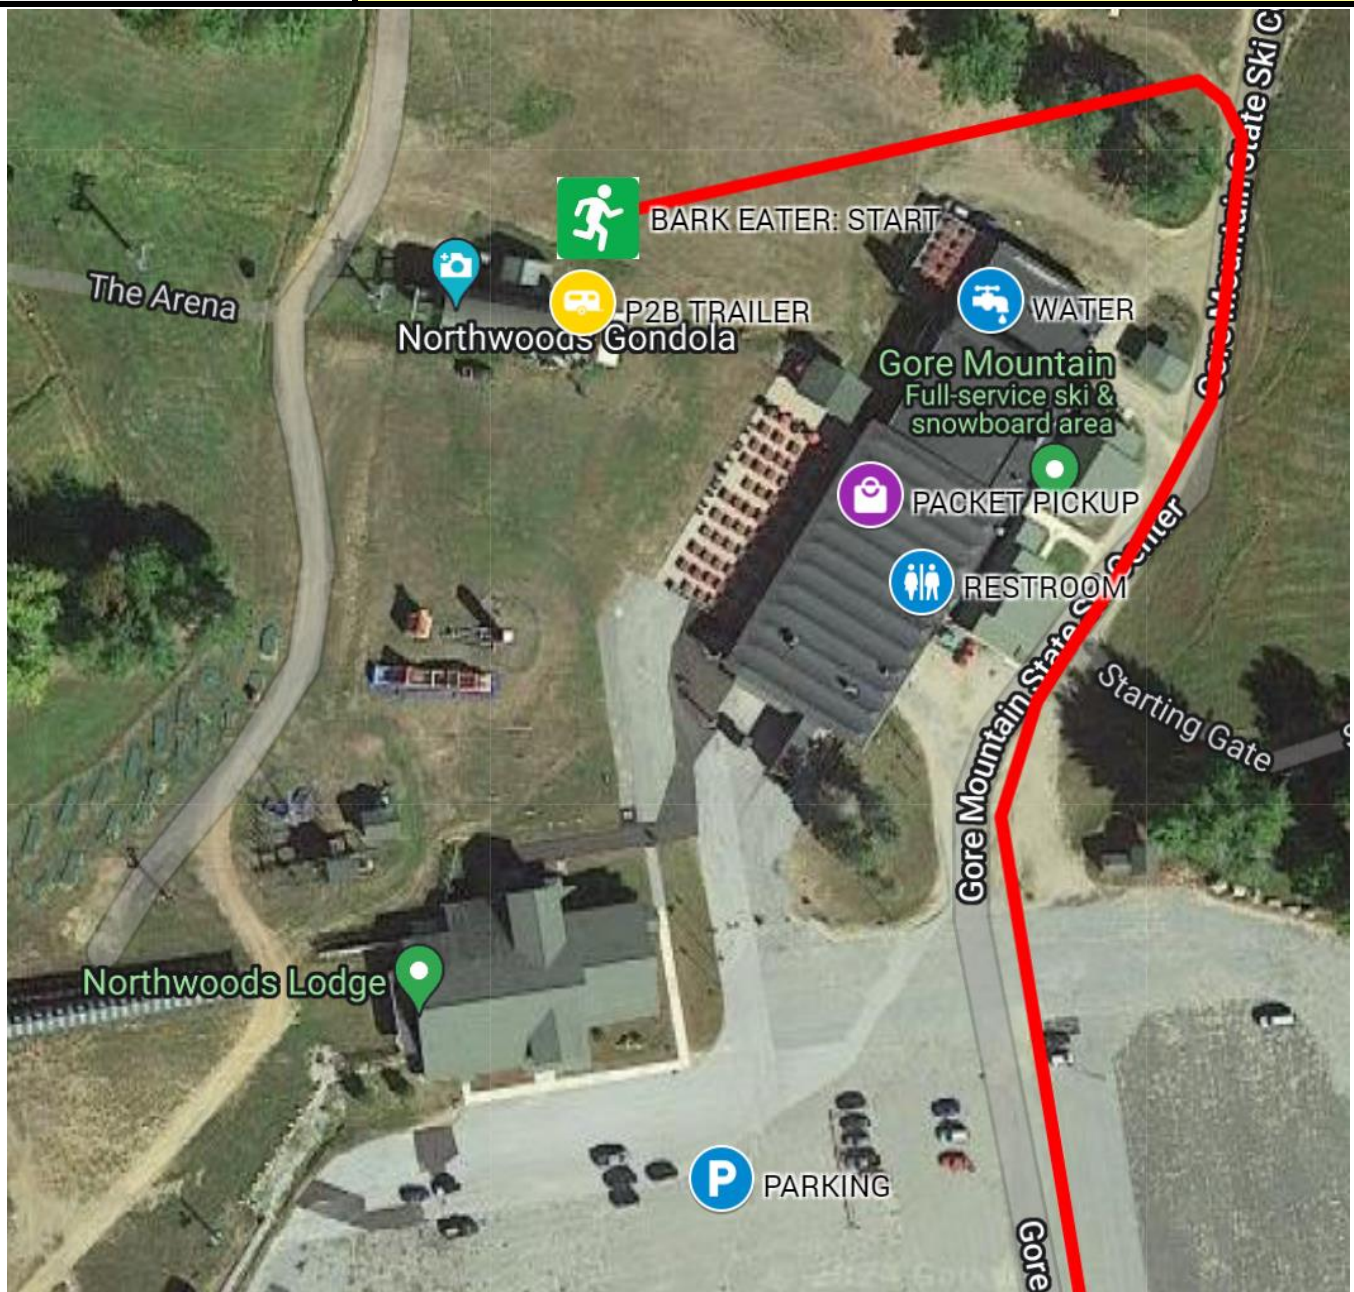

P2B ADK RELAY — EXCHANGE OVERVIEW

BARK EATER START	Gore Mountain Ski Resort
ADDRESS	793 Peaceful Valley Rd, North Creek, NY 12853
GPS COORDINATES	43.673402, -74.007790
PARKING	MAIN PARKING LOT
RESTROOMS	FACILITY RESTROOMS (IN SKI CENTER)
START LINE	PACKET PICKUP IN SKI CENTER; START LINE BY GONDOLA
START OPEN	8/7/26 9:00 AM
START CLOSE	8/7/26 1:00 PM