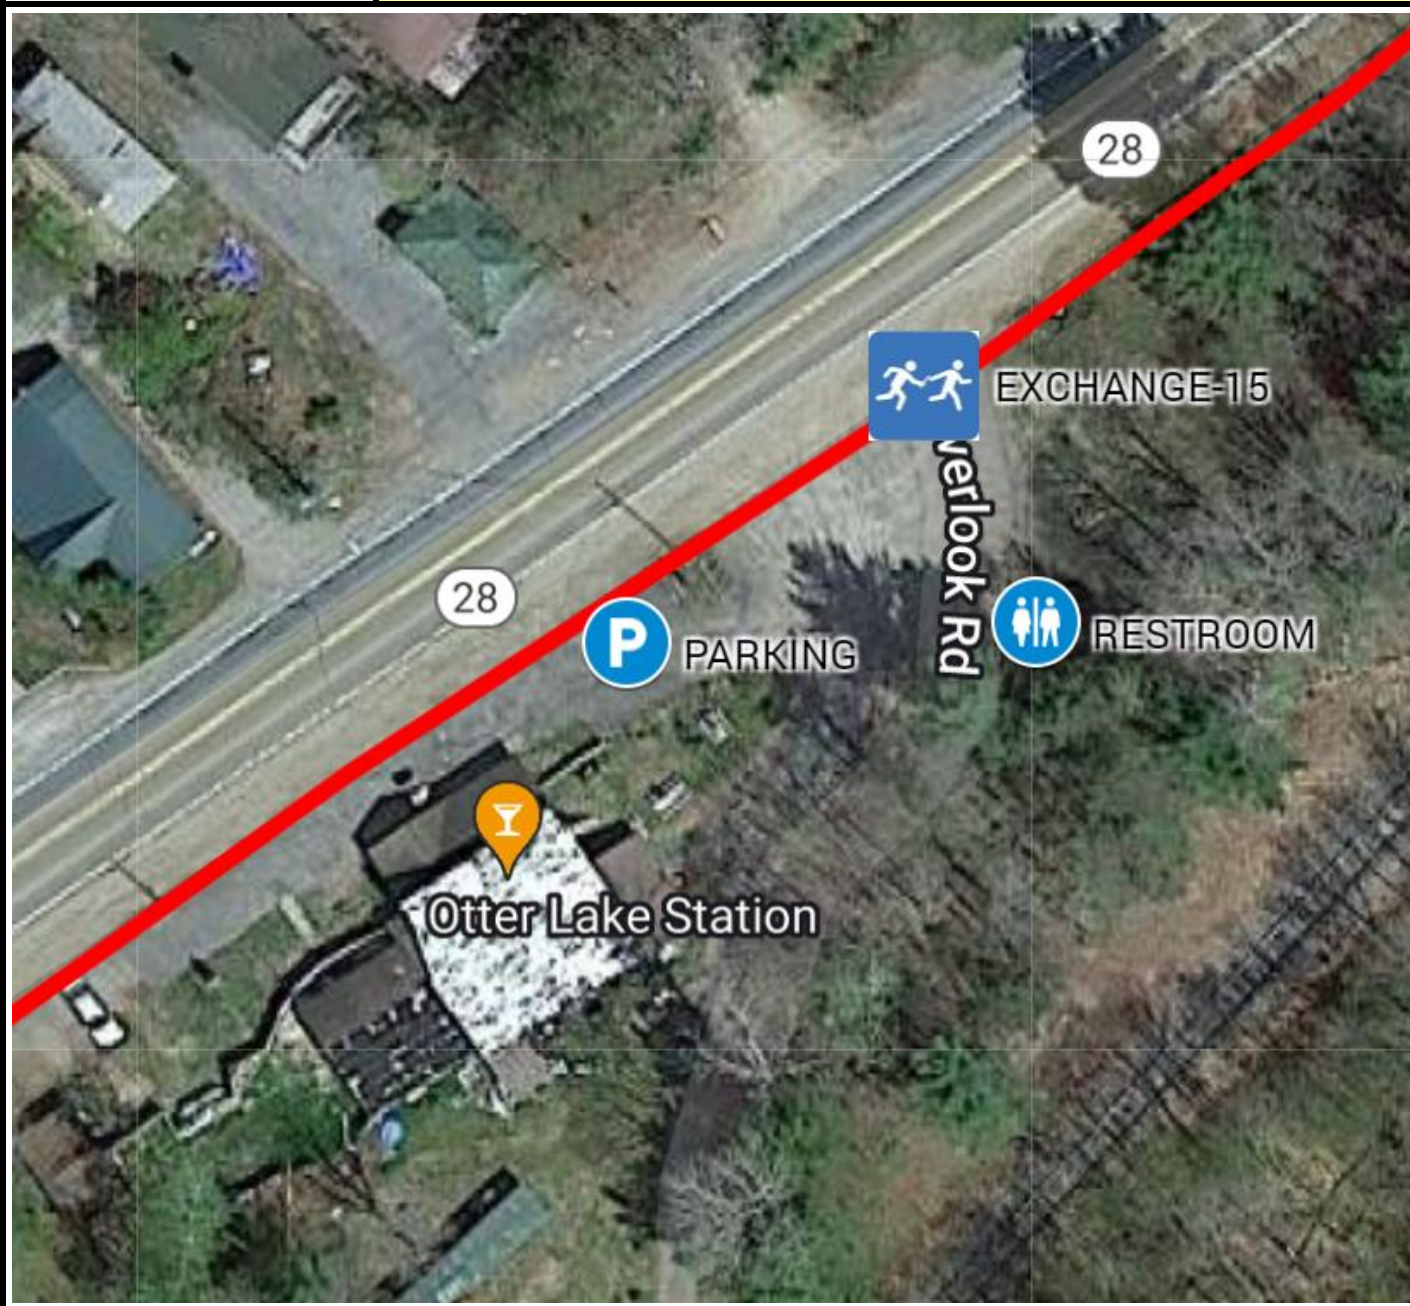

P2B ADK RELAY — EXCHANGE OVERVIEW

EX #	13	Adirondack Scenic Railroad Thendara Station
ADDRESS	2568 NY-28, Thendara, NY 13472	
GPS COORDINATES	43.698797, -75.006098	
PARKING	TRAIN STATION PARKING LOT	
RESTROOMS	PORTABLE TOILET	
EX TRANSITION	TOBY TRAIL INFRONT OF TRAIN STATION	
EXCHANGE OPEN	8/8/26 6:00 AM	
EXCHANGE CLOSE	8/8/26 8:45 AM	

P2B ADK RELAY — EXCHANGE OVERVIEW

EX #	14	Okara Rd Pulloff
ADDRESS	Okara Rd W, Thendara, NY 13472	
GPS COORDINATES	43.675242, -75.053605	
PARKING	OKARA ROAD PULLOFF	
RESTROOMS	PORTABLE TOILET	
EX TRANSITION	SHOULDER OF ROAD AT SOUTH END OF OKARA ROAD	
EXCHANGE OPEN	8/8/26 6:30 AM	
EXCHANGE CLOSE	8/8/26 9:00 AM	

P2B ADK RELAY — EXCHANGE OVERVIEW

EX #	15	Otter Lake Station
ADDRESS	13870 NY-28, Forestport, NY 13338	
GPS COORDINATES	43.587244, -75.115662	
PARKING	FIRE DEPT PARKING LOT	
RESTROOMS	PORTABLE TOILET	
EX TRANSITION	SHOULDER OF ROAD INFROM OF FIRE DEPT	
EXCHANGE OPEN	8/8/26 7:45 AM	
EXCHANGE CLOSE	8/8/26 10:15 AM	