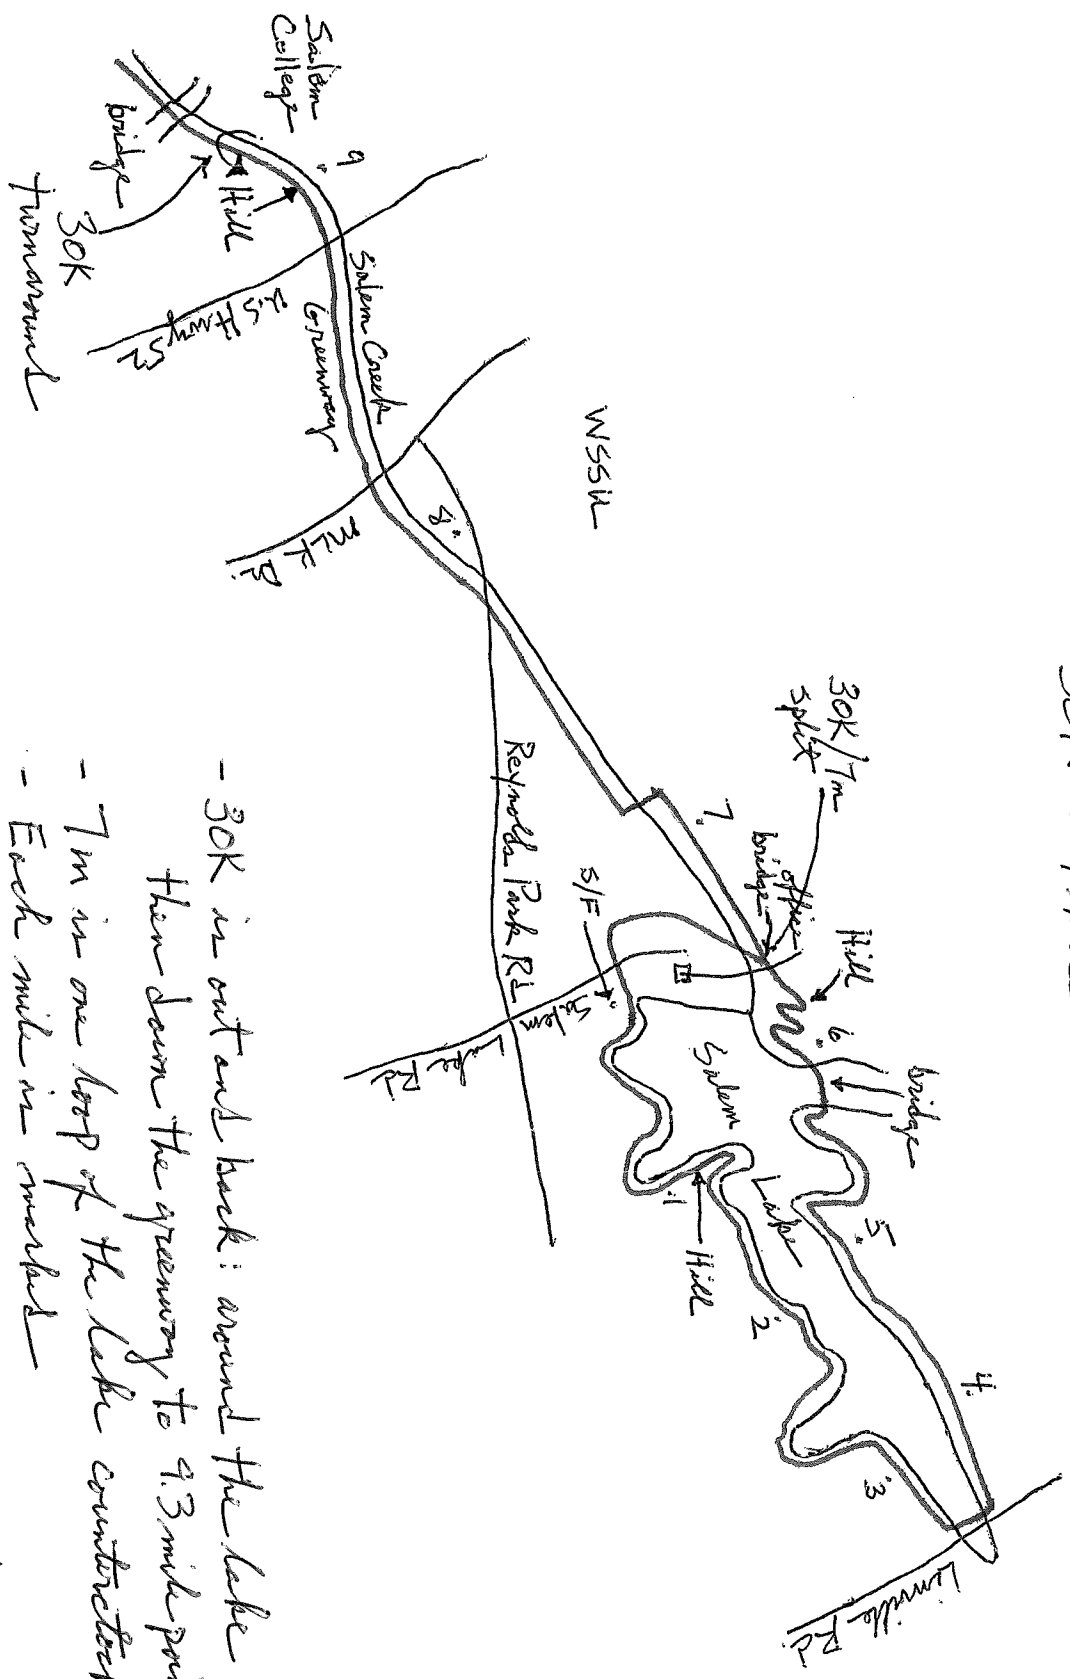

SALEM LAKE TRAIL & GREENWAY

30K & 7 mile

- 30K in out and back: around the lake counter-clockwise then down the greenway to 9.3 mile point & return
- 7m in one loop of the lake counter-clockwise
- Each mile in marked
- Notes at 3.5, 6.5, 9.3, 12.1, and 15.1 miles
- Hills: see map