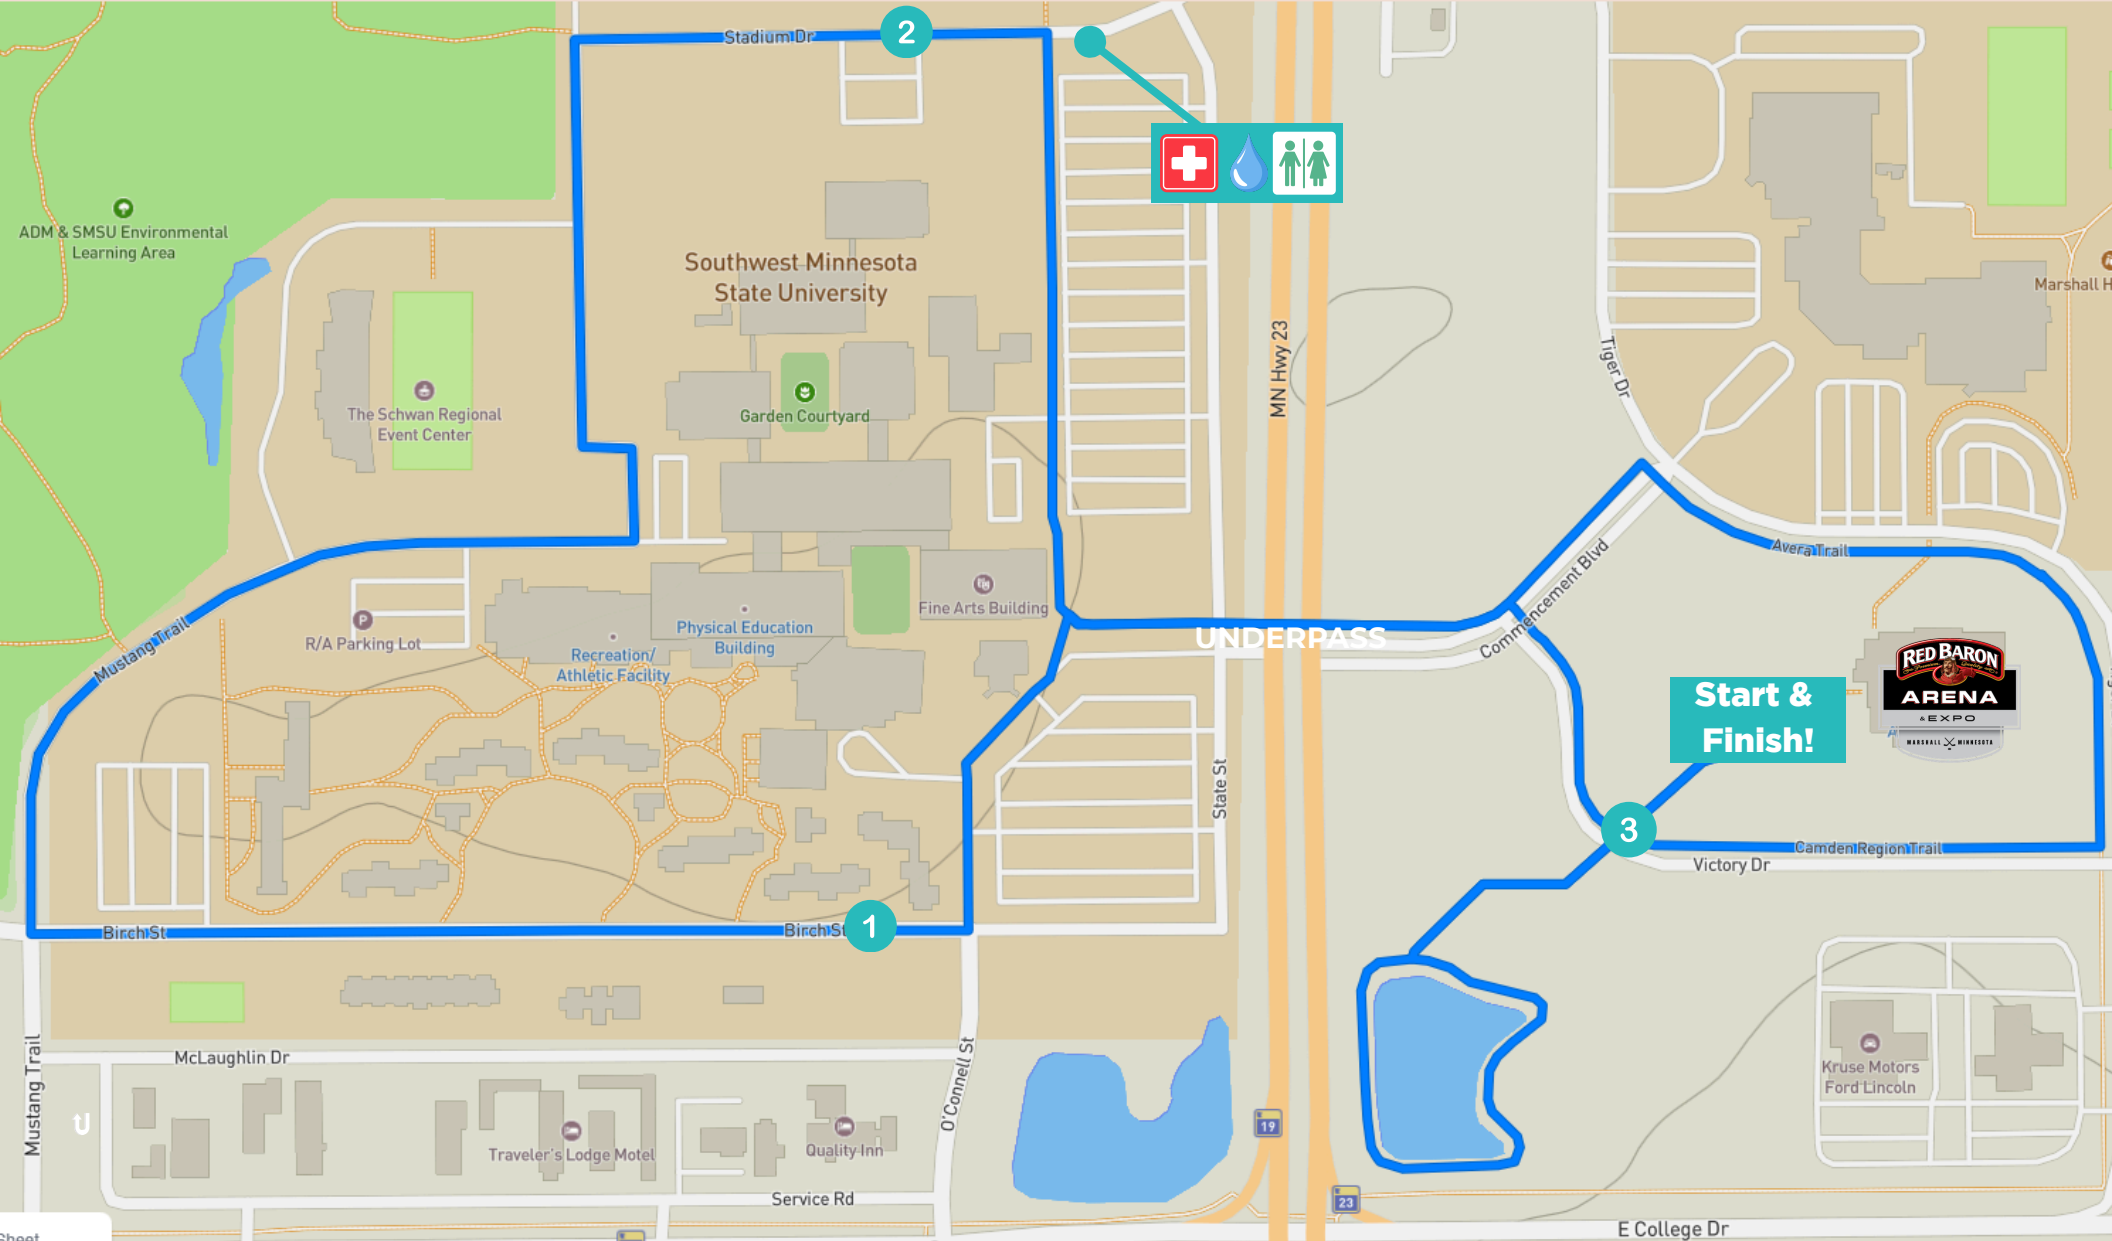

1 Mile Markers on the way OUT

13 Mile Markers on the way BACK

X Road Crossing
We will have crossing guards and signage but approach with caution

[Icons] Aid, Water, Bathroom & Volunteer Locations

1/2 Marathon Route

REMINDERS:

1 Mile Markers

5k Route

 **Aid, Water, Bathroom & Volunteer Locations**