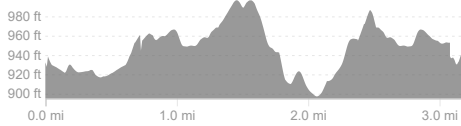

Lenape Valley 5K

<https://www.strava.com/routes/3481102314027481830>

3.1 mi
Distance

252 ft
Elevation Gain

32:53
Est. Moving Time

Route recommendations may be incomplete and/or inaccurate and may contain sections of private land and/or sections of terrain that could be challenging or hazardous. Always use your best judgement about the safety of road and trail conditions and follow traffic and property laws.

DIRECTION	DISTANCE
Proceed onto off-road waypoint. No data available	0.0 mi
Left onto Sparta Road	0.0 mi
Proceed onto Sparta Road	0.0 mi
Proceed onto off-road waypoint. No data available	0.1 mi
Proceed onto off-road waypoint. No data available	0.2 mi
Proceed onto off-road waypoint. No data available	0.3 mi
Right onto Stanhope - Sparta Road	0.3 mi
Proceed onto Stanhope - Sparta Road	0.4 mi
Continue on Sparta Road	0.4 mi
Proceed onto Sparta Road	0.4 mi
Proceed onto Sparta Road	0.6 mi
Proceed onto off-road waypoint. No data available	0.7 mi