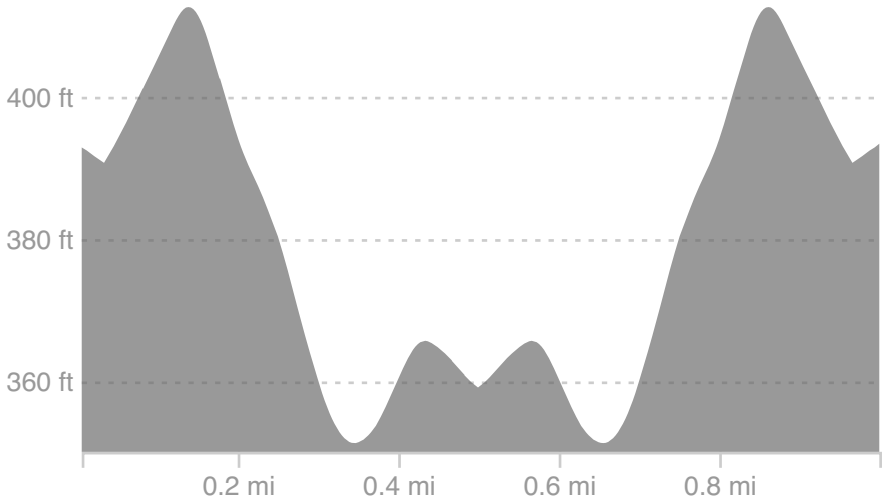

## Details

📍 1.0 mi

🏔️ 104 ft

🕒 11:46

Emligh Morphis  
June 5, 2026 · Public

## Route and Elevation

300 ft