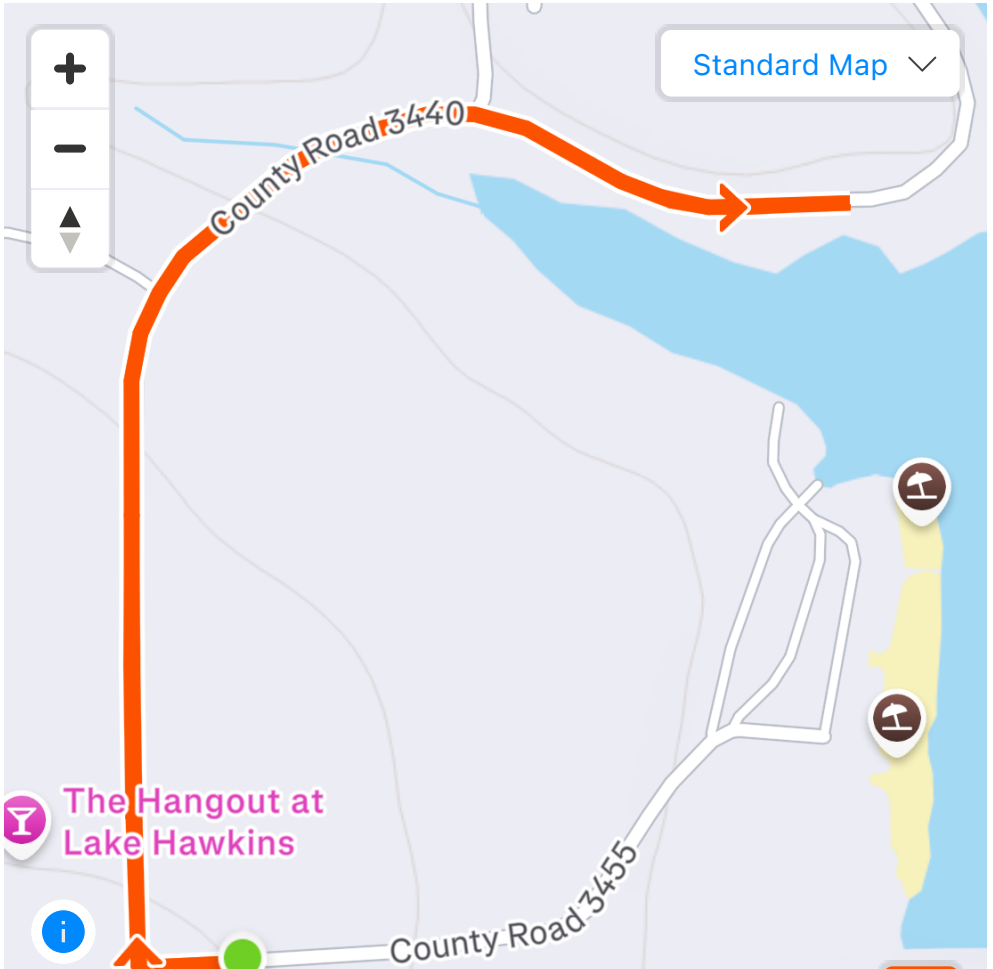

Emligh Morphis
June 5, 2026 · Public

Route and Elevation