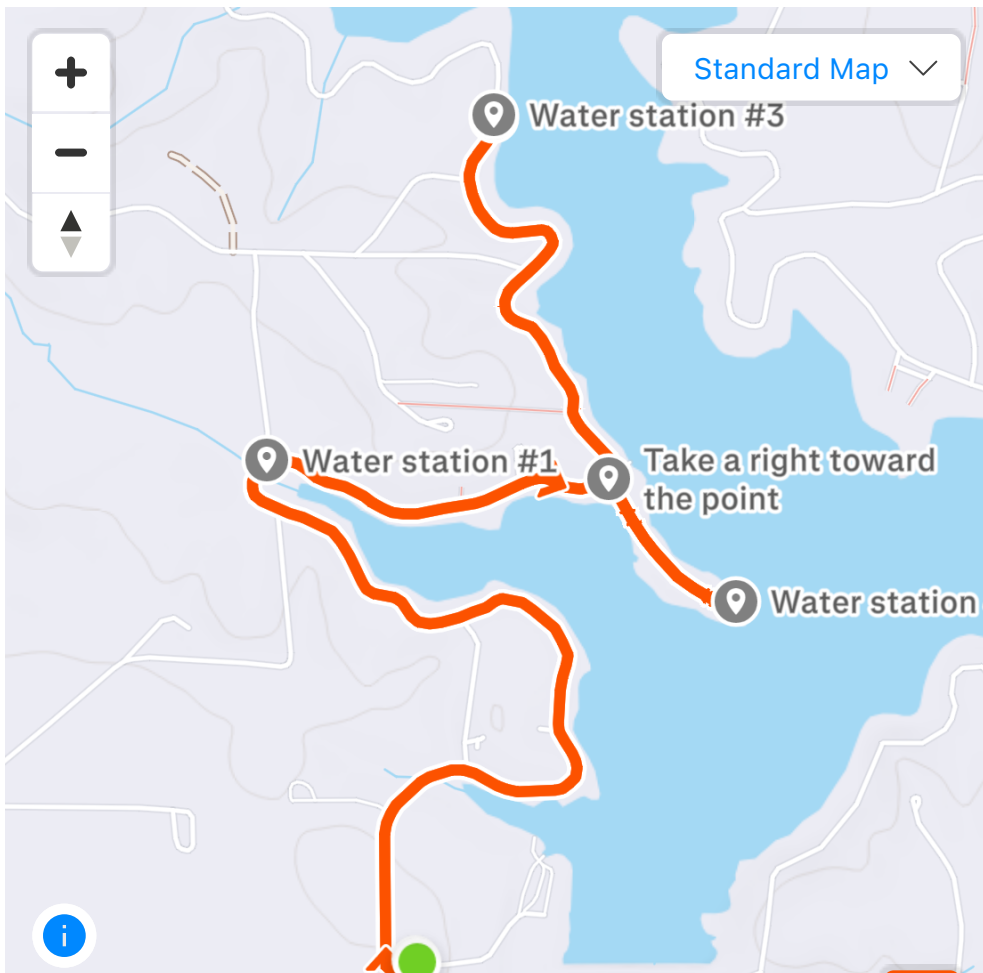

[My Routes](#) / 10k mi Hawkins Run Route

10k mi Hawkins Run Route

Running Route

★ Saved

Edit

Details

📍 6.25 mi

⚡ 169 ft

🕒 1:11:45

Emligh Morphis
June 5, 2026 · Public

Route and Elevation

1,000 ft

STRAVA

© 2026 Strava

Company

[About](#)