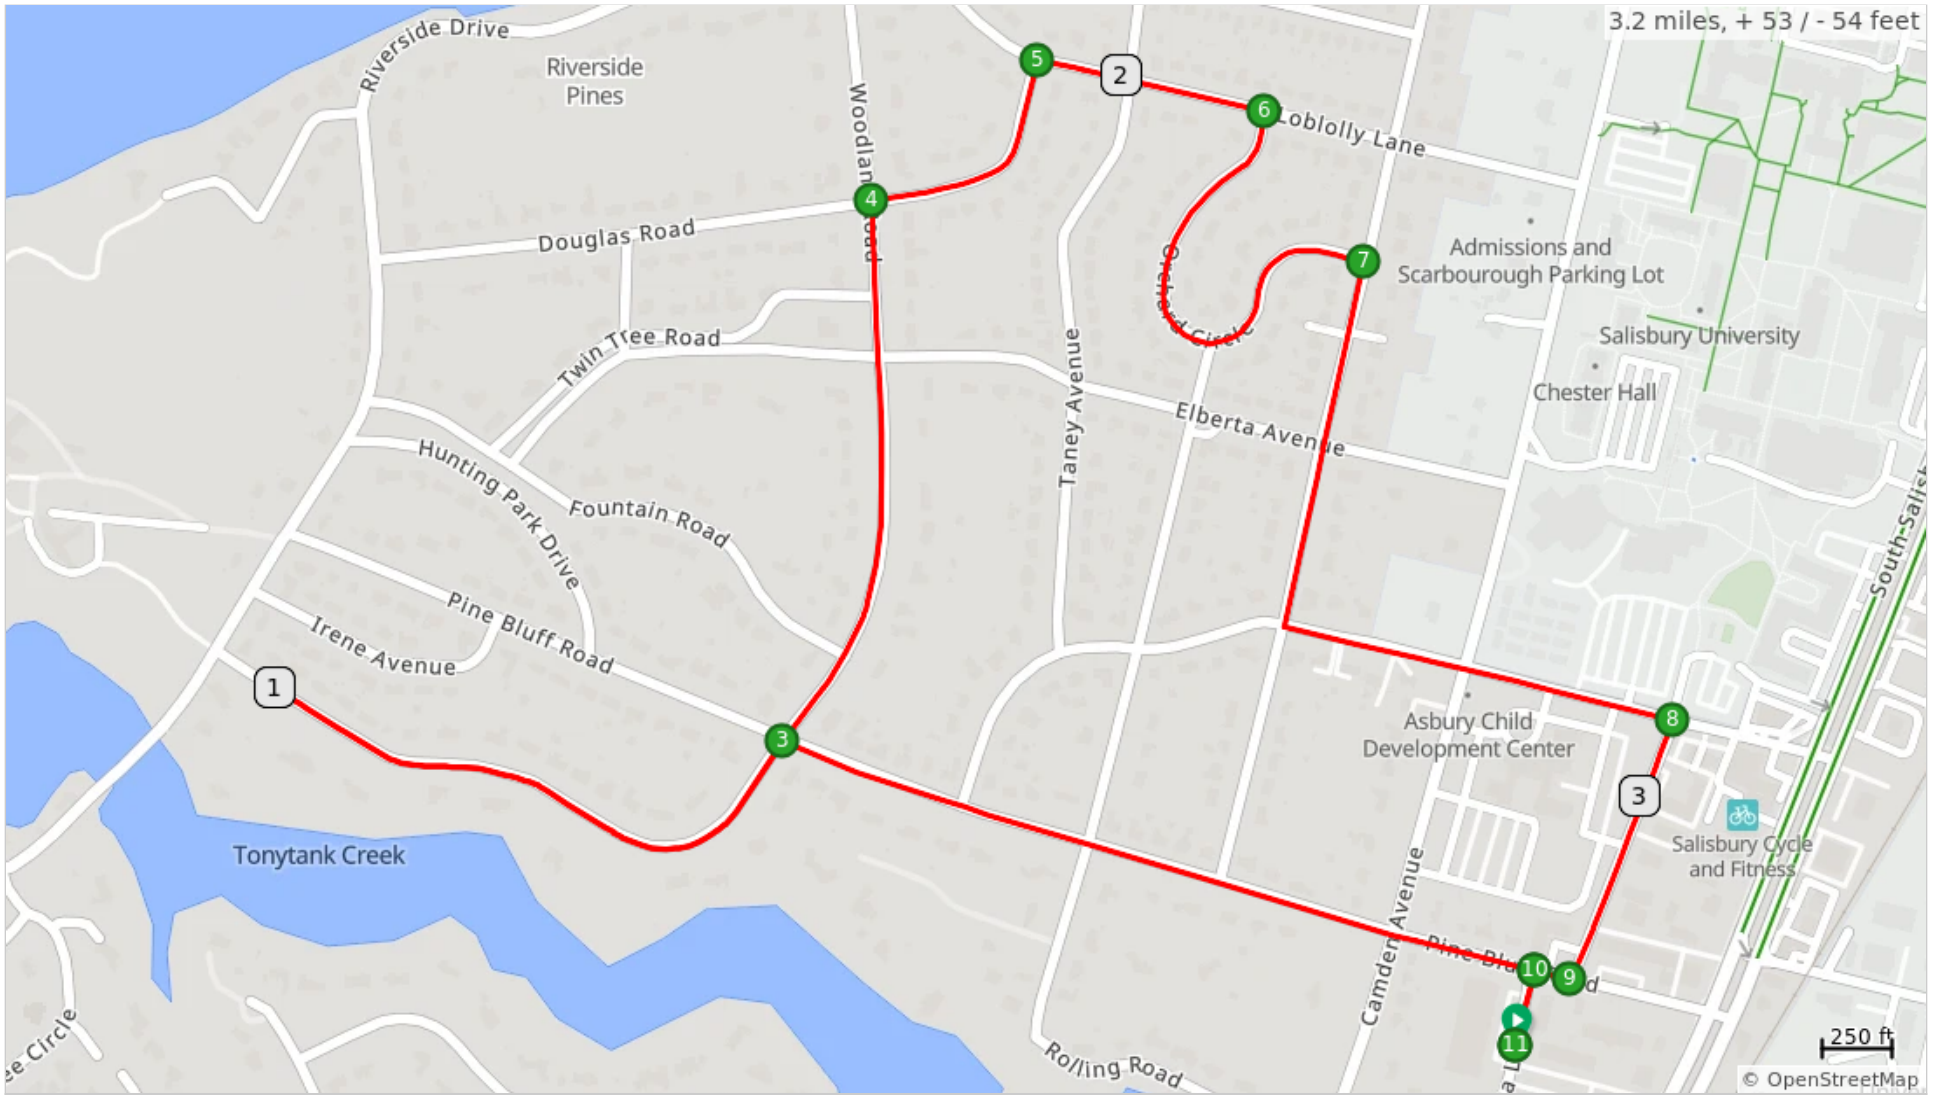

Salisbury Bible Fellowship 5k

3.2 miles, + 53 / - 54 feet

Salisbury Bible Fellowship 5k

Num	Dist	Prev	Type	Note	Next
1.	0.0	0.0	📍	Start of route	0.1
2.	0.1	0.1	←	L onto Pine Bluff Rd	0.5
3.	0.6	0.5	←	L onto Woodland Rd	1.2
4.	1.8	1.2	→	R onto Douglas Rd	0.2
5.	1.9	0.2	→	R onto Loblolly Ln	0.2
6.	2.1	0.2	→	R onto Orchard Cir	0.3
7.	2.4	0.3	→	R onto Frederick Ave	0.5

2.4 miles. +37/-32 feet

Num	Dist	Prev	Type	Note	Next
8.	2.9	0.5	→	R onto Wesley Dr	0.2
9.	3.1	0.2	→	R onto Pine Bluff Rd	0.0
10.	3.2	0.0	←	L onto Court Plaza Ln	0.1
11.	3.2	0.1	📍	End of route	0.0

0.8 miles. +0/-9 feet