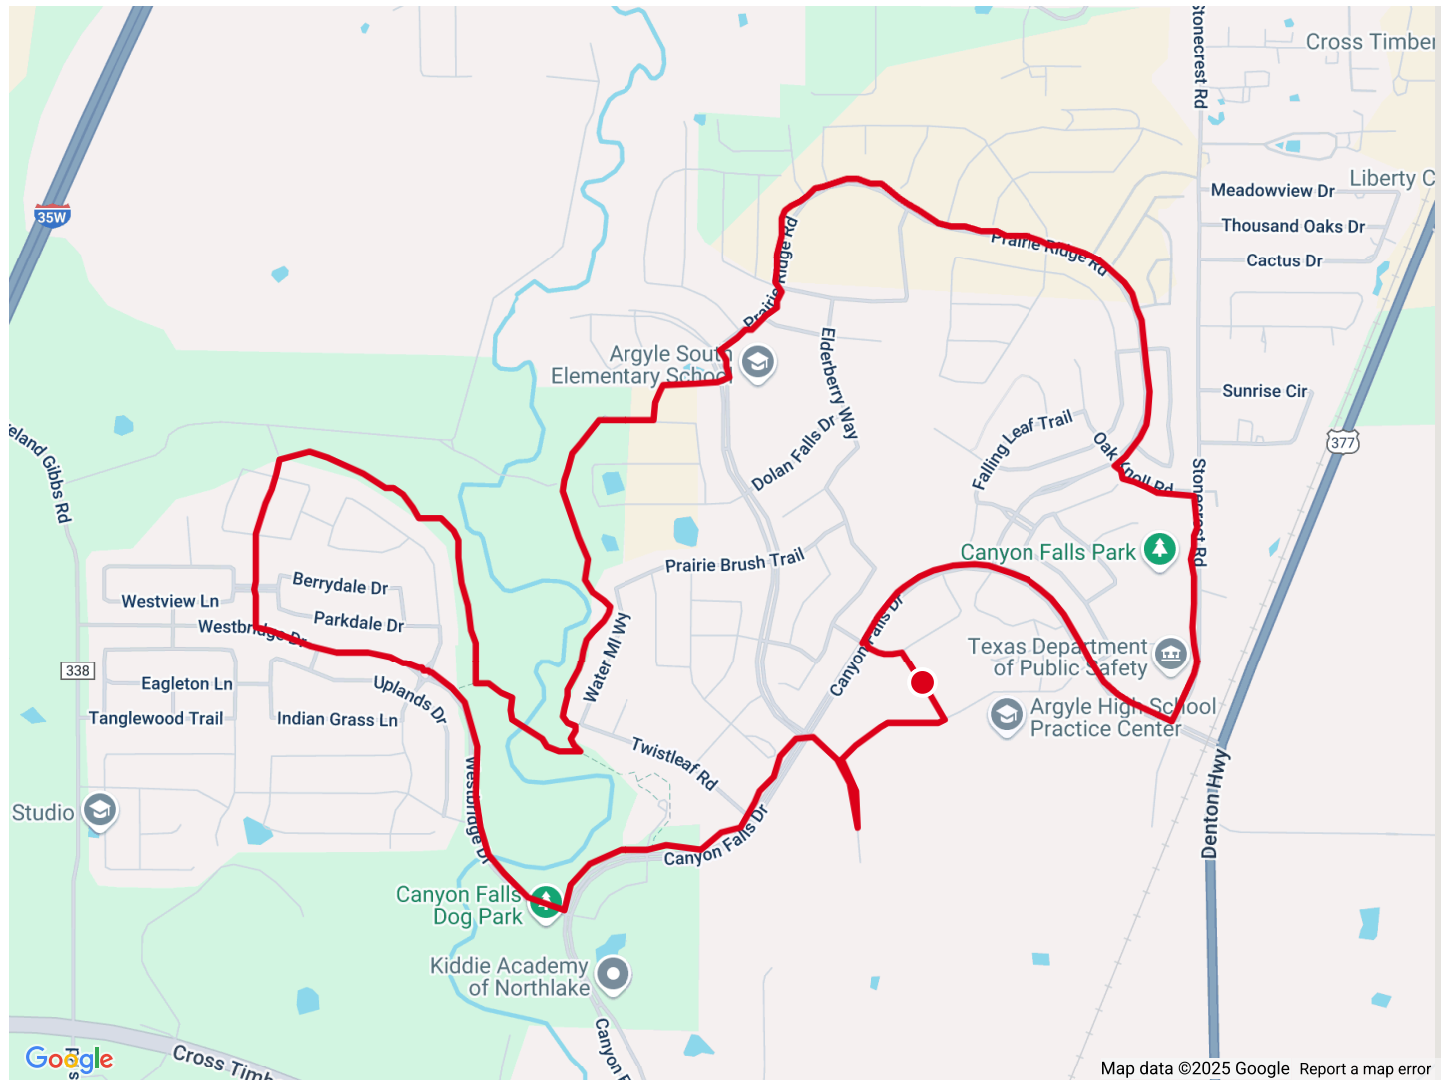

ARGYLE 'BAND ON THE RUN' 10K V2

6.25 mi

Distance

225 ft

Elevation Gain

Run

Activity Type

Notes

Map data ©2025 Google Report a map error