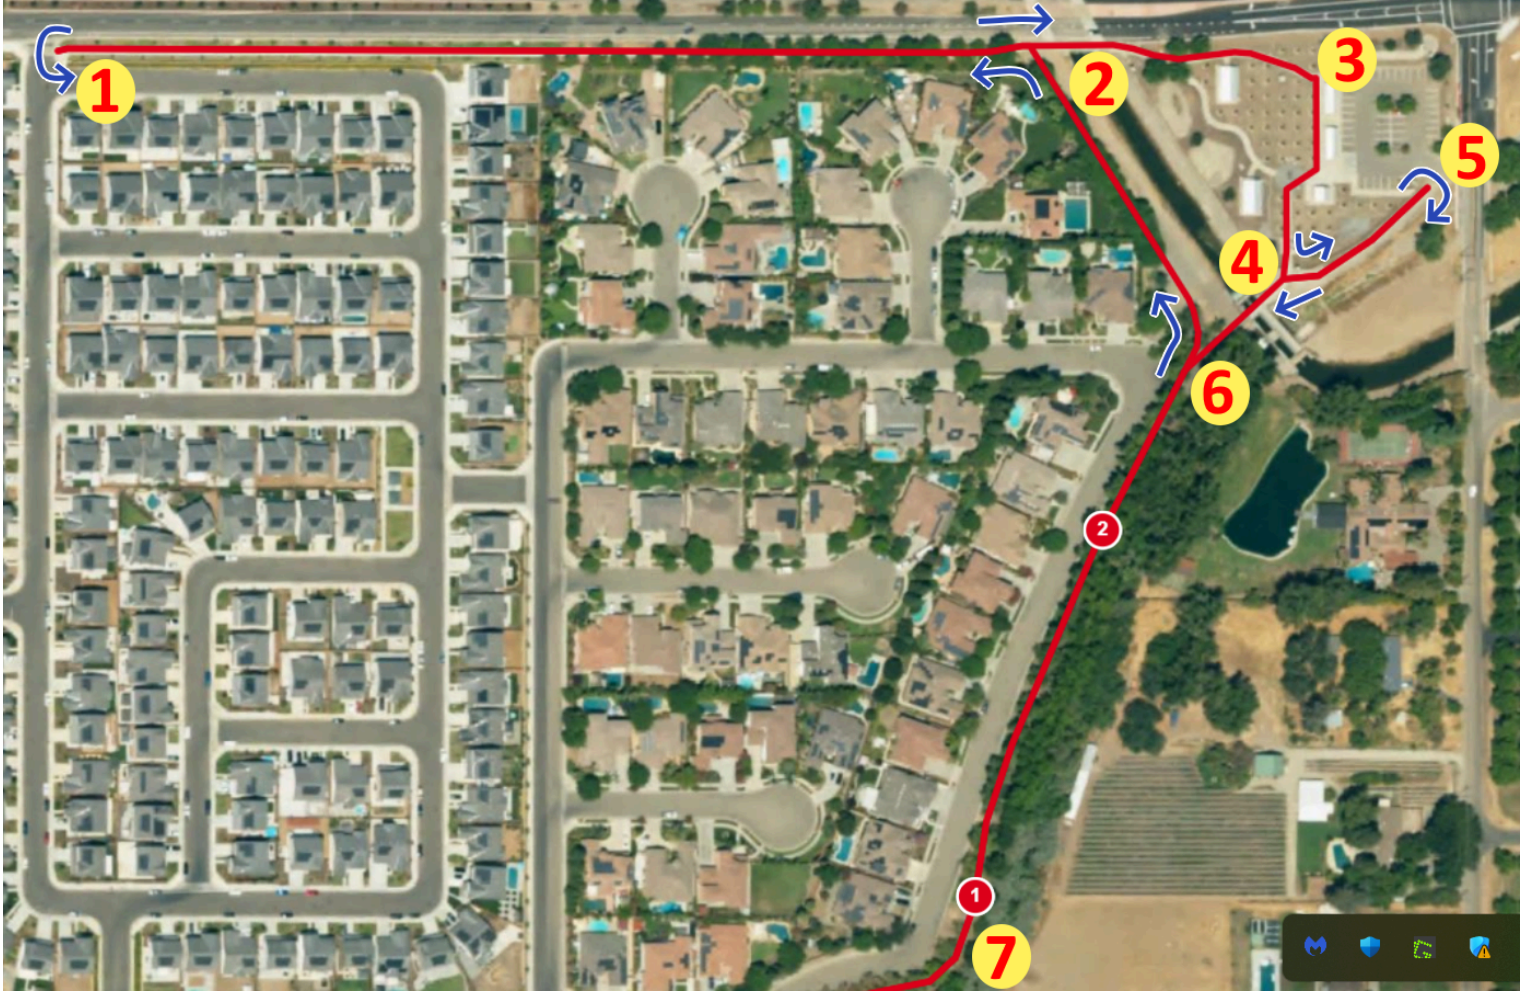

Dry Creek Trail Head Volunteers

POS	Location	#	Description
1	Course Monitor 1 924 Serena Ave	1	5k Turn Around All Runners turn around
2	Course Monitor 2 Dry Creek Trail Head 2	1	Runners coming from start turn left Runners returning go straight
3	Course Monitor 3 Dry Creek Trail Head 3	1	Runners follow trail
4	Course Monitor 4 Dry Creek Trail Head 4	1	Runners coming from start turn left Runners returning go straight
5	Course Monitor 5 Dry Creek Trail Head 5	1	All Runners turn around
6	Course Monitor 6 1299 Everglade Ave	1	Runners coming from start turn left Runners returning go straight
7	2 Mile Turn & Aid Station 1134 Riordan	2	2 Mile Turn Around Hand out waters to runners