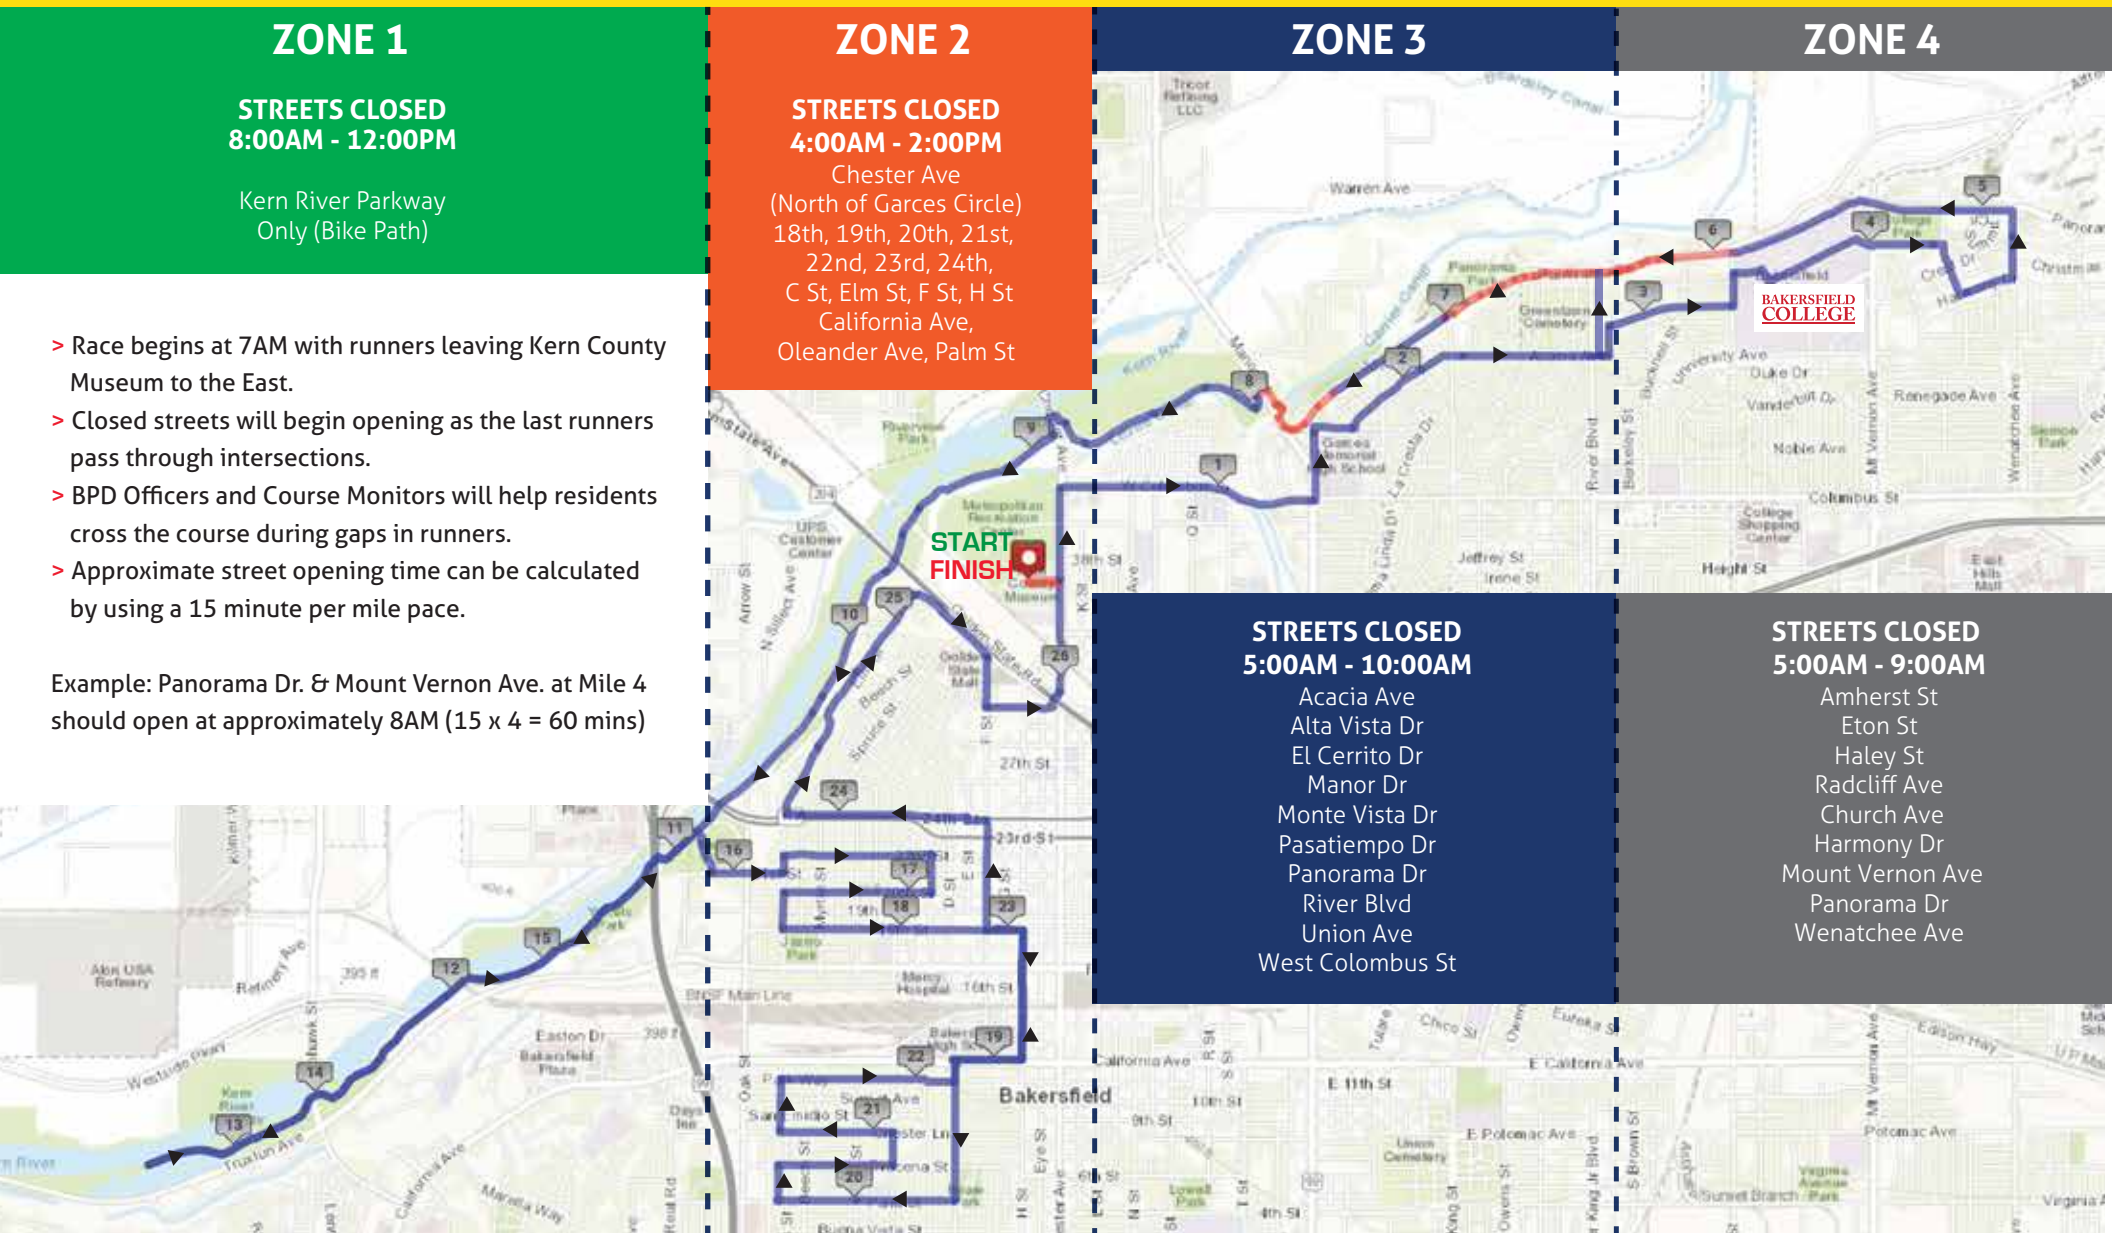

IMPORTANT – ROAD CLOSURES ON APRIL 7TH

ZONE 1

**STREETS CLOSED
8:00AM - 12:00PM**

Kern River Parkway
Only (Bike Path)

- > Race begins at 7AM with runners leaving Kern County Museum to the East.
- > Closed streets will begin opening as the last runners pass through intersections.
- > BPD Officers and Course Monitors will help residents cross the course during gaps in runners.
- > Approximate street opening time can be calculated by using a 15 minute per mile pace.

Example: Panorama Dr. & Mount Vernon Ave. at Mile 4 should open at approximately 8AM (15 x 4 = 60 mins)

ZONE 2

**STREETS CLOSED
4:00AM - 2:00PM**

Chester Ave
(North of Garces Circle)
18th, 19th, 20th, 21st,
22nd, 23rd, 24th,
C St, Elm St, F St, H St
California Ave,
Oleander Ave, Palm St

ZONE 3

**STREETS CLOSED
5:00AM - 10:00AM**

Acacia Ave
Alta Vista Dr
El Cerrito Dr
Manor Dr
Monte Vista Dr
Pasatiempo Dr
Panorama Dr
River Blvd
Union Ave
West Columbus St

ZONE 4

**STREETS CLOSED
5:00AM - 9:00AM**

Amherst St
Eton St
Haley St
Radcliff Ave
Church Ave
Harmony Dr
Mount Vernon Ave
Panorama Dr
Wenatchee Ave

If you have questions or concerns regarding these closures, please call 661-249-6450 or email directors@activebakersfield.org.

☐ = mile markers

▶ = course direction