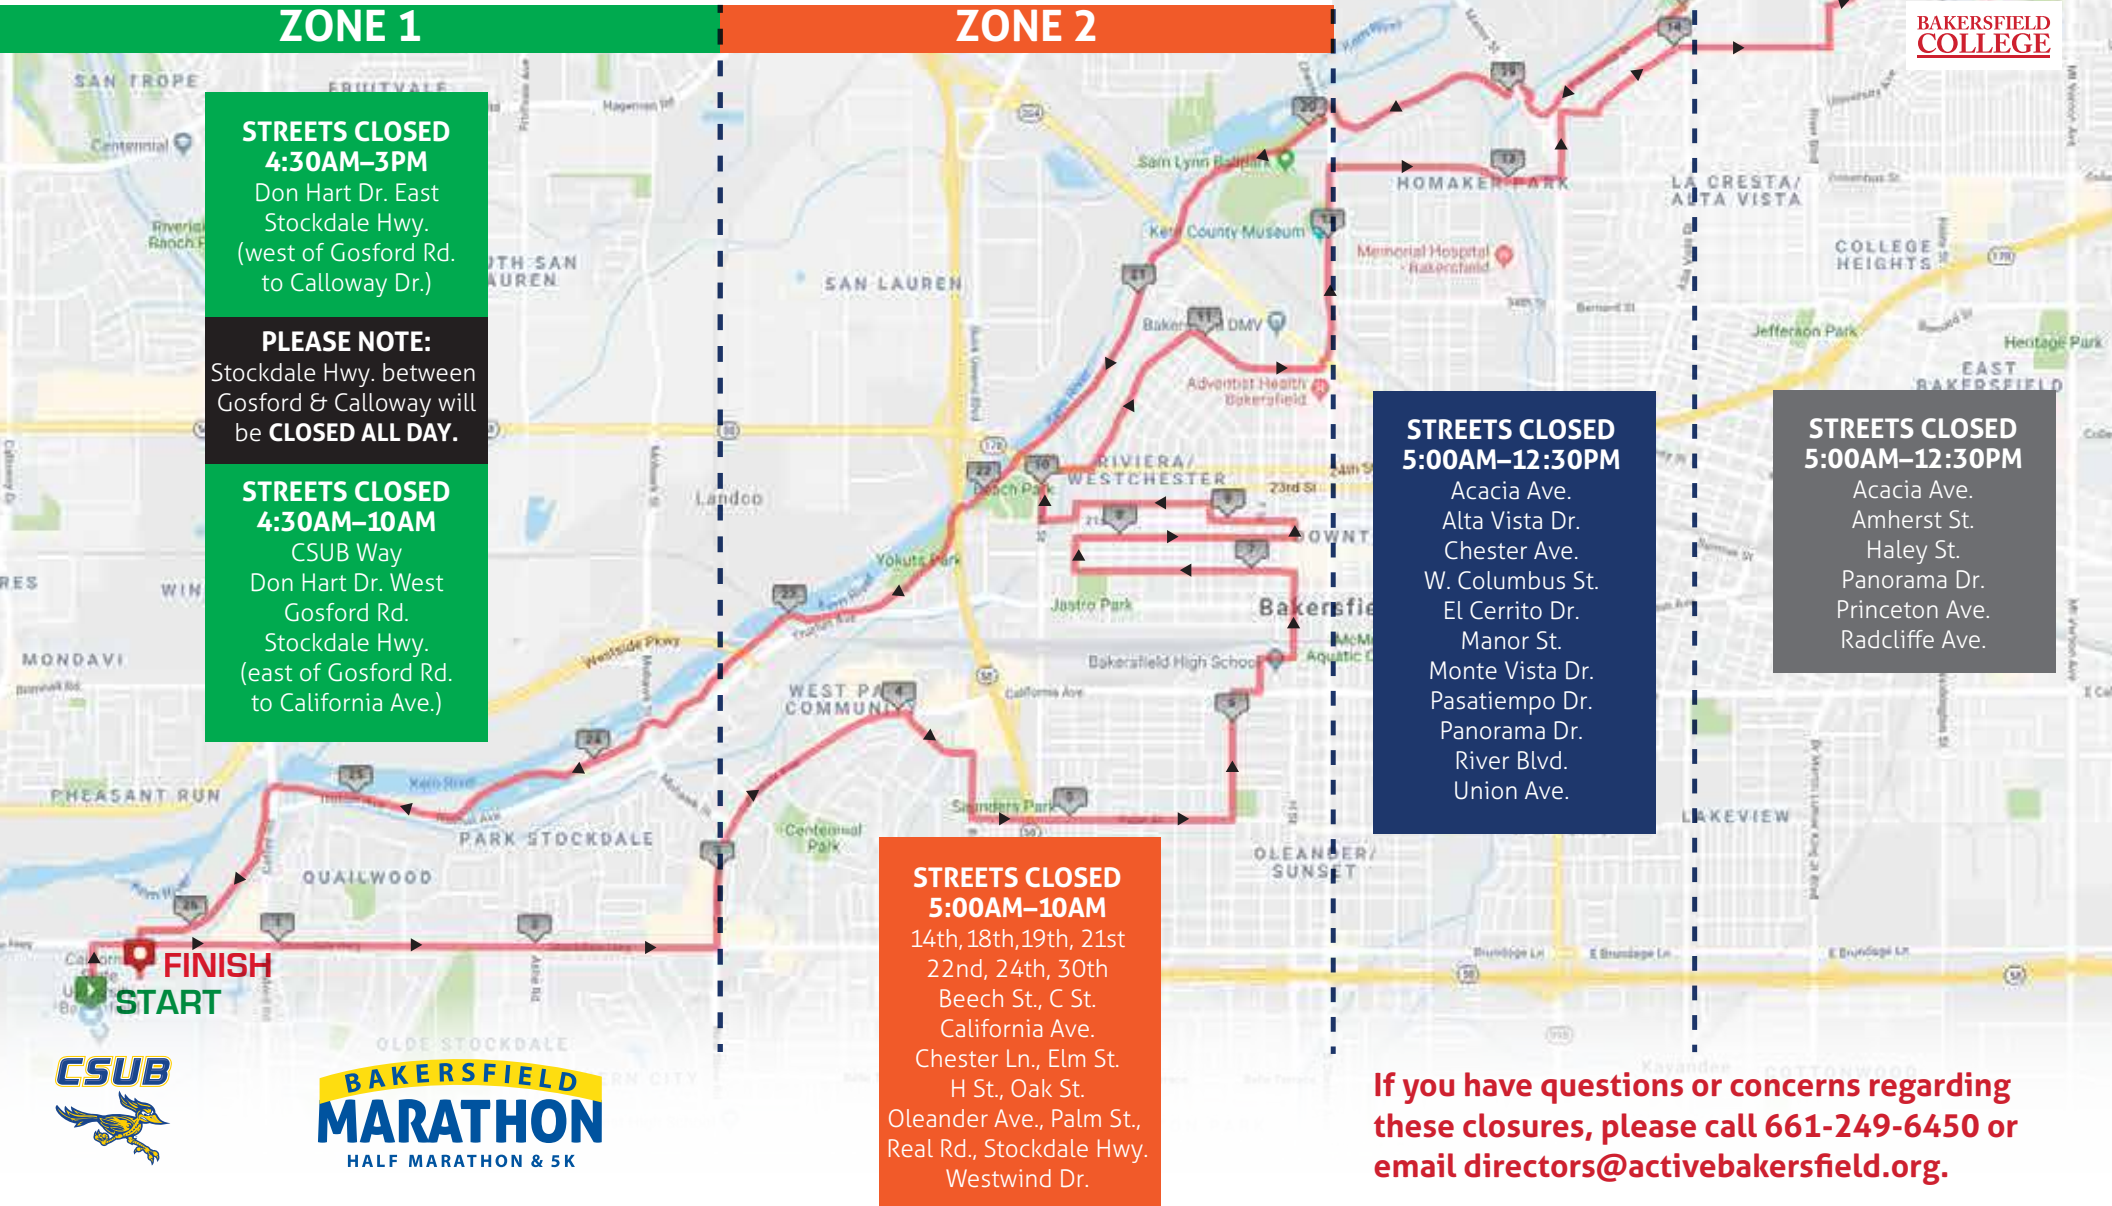

IMPORTANT – ROAD CLOSURES ON NOVEMBER 18TH

- > The race begins at 7AM with full and half marathoners leaving CSUB and hitting city streets.
 - > Closed streets will begin opening as the last runners pass through intersections.
 - > BPD Officers and Course Monitors will help residents cross the course during gaps in runners.
 - > Approximate street opening time can be calculated by using a 15 minute per mile pace.
- Example: California Ave. & Chester Lane at Mile 4 should open at approximately 8AM (15 x 4 = 60 minutes).

📍 = mile markers ▶ = course direction

ZONE 1

STREETS CLOSED
4:30AM-3PM
 Don Hart Dr. East Stockdale Hwy. (west of Gosford Rd. to Calloway Dr.)

PLEASE NOTE:
 Stockdale Hwy. between Gosford & Calloway will be **CLOSED ALL DAY.**

STREETS CLOSED
4:30AM-10AM
 CSUB Way
 Don Hart Dr. West Gosford Rd.
 Stockdale Hwy. (east of Gosford Rd. to California Ave.)

ZONE 2

STREETS CLOSED
5:00AM-10AM
 14th, 18th, 19th, 21st
 22nd, 24th, 30th
 Beech St., C St.
 California Ave.
 Chester Ln., Elm St.
 H St., Oak St.
 Oleander Ave., Palm St.,
 Real Rd., Stockdale Hwy.
 Westwind Dr.

ZONE 3

STREETS CLOSED
5:00AM-12:30PM
 Acacia Ave.
 Alta Vista Dr.
 Chester Ave.
 W. Columbus St.
 El Cerrito Dr.
 Manor St.
 Monte Vista Dr.
 Pasatiempo Dr.
 Panorama Dr.
 River Blvd.
 Union Ave.

ZONE 4