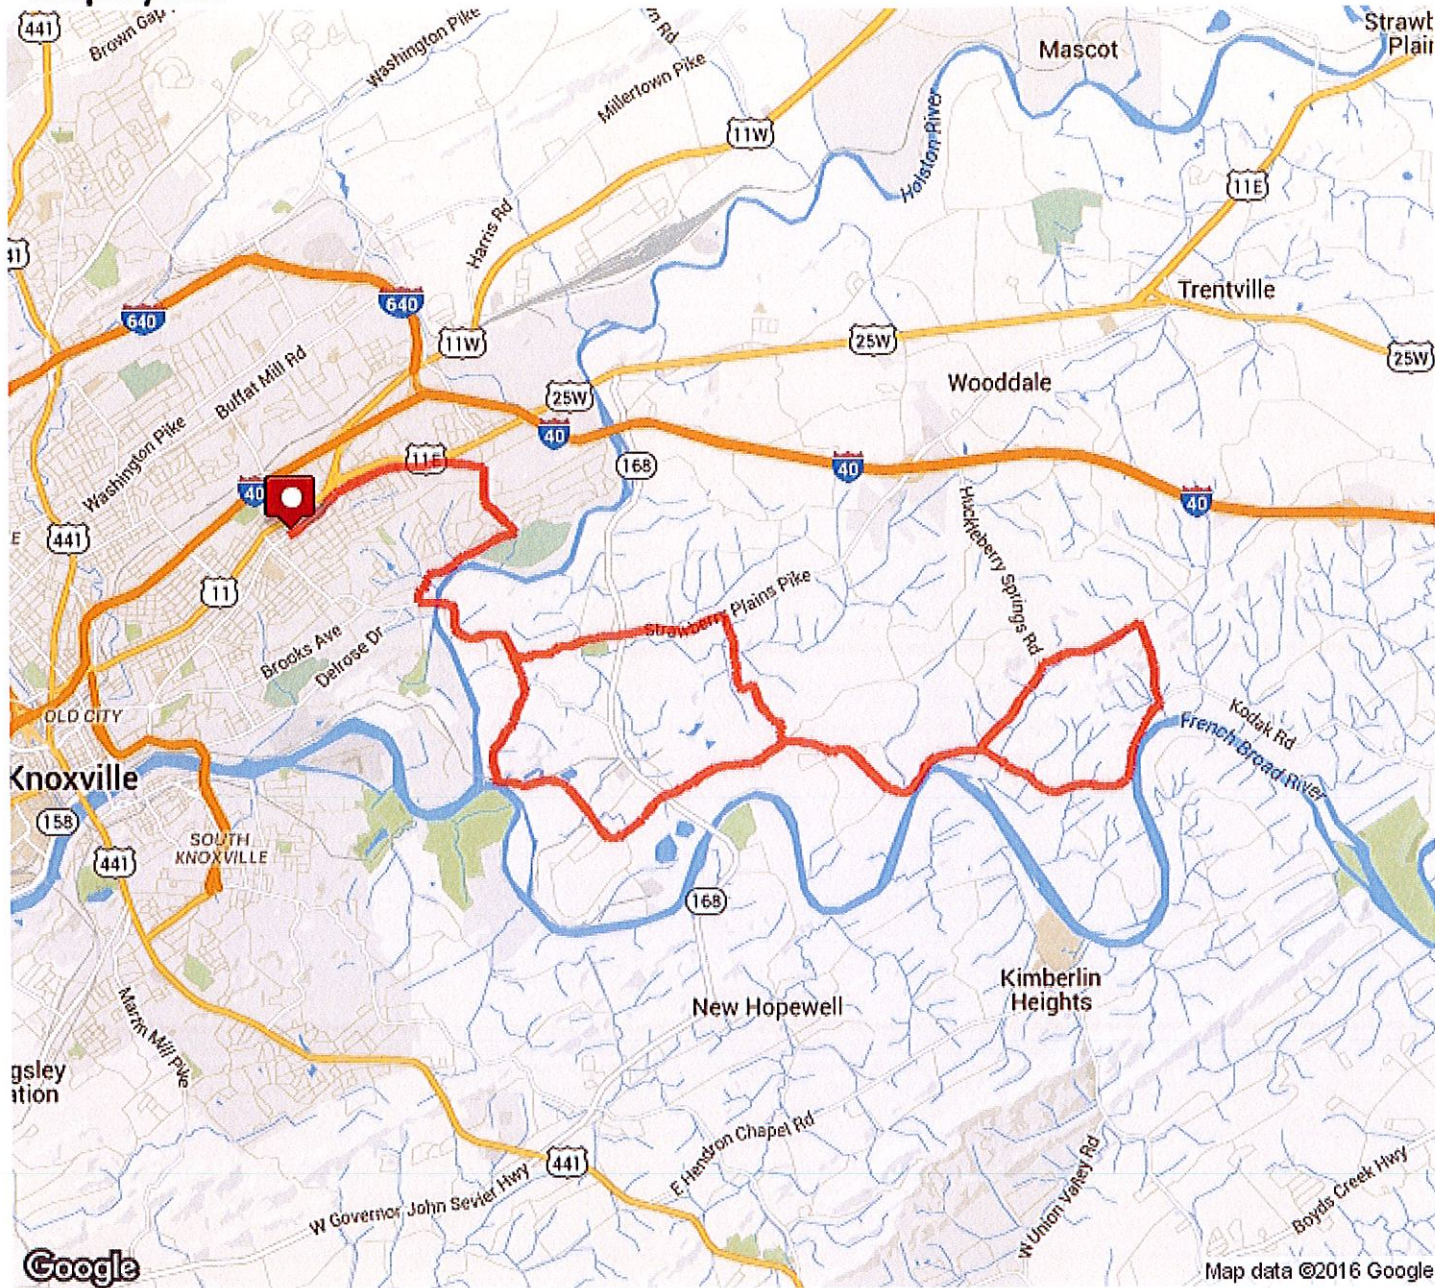

Ride for the Wild Side 30
Distance: 29.07 mi
Elevation: 1,538.78 ft (Max: 1,032.12 ft)

mapmyride

Copyright (c) 2016 MapMyFitness Inc.