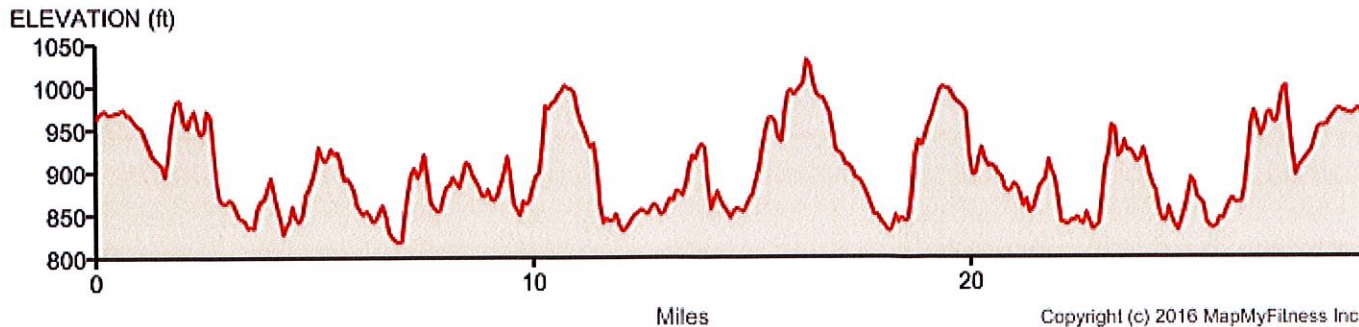

Ride for the Wild Side 30
Distance: 29.07 mi
Elevation: 1,538.78 ft (Max: 1,032.12 ft)

mapmyride

Copyright (c) 2016 MapMyFitness Inc.